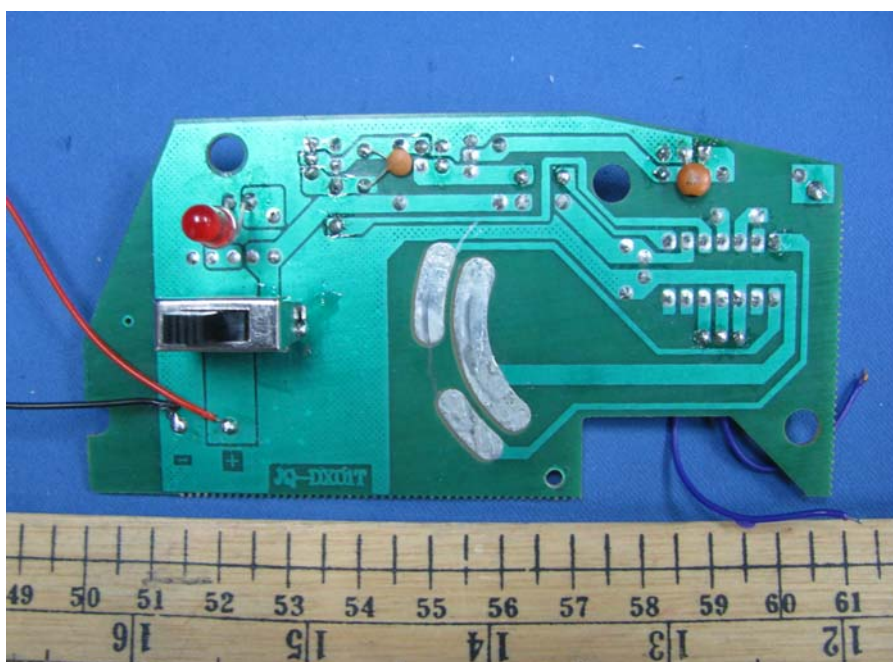

INTERTEK TESTING SERVICE

Report No.: SZ10070381-1

Equipment Photographs Model : 111445 (Internal)