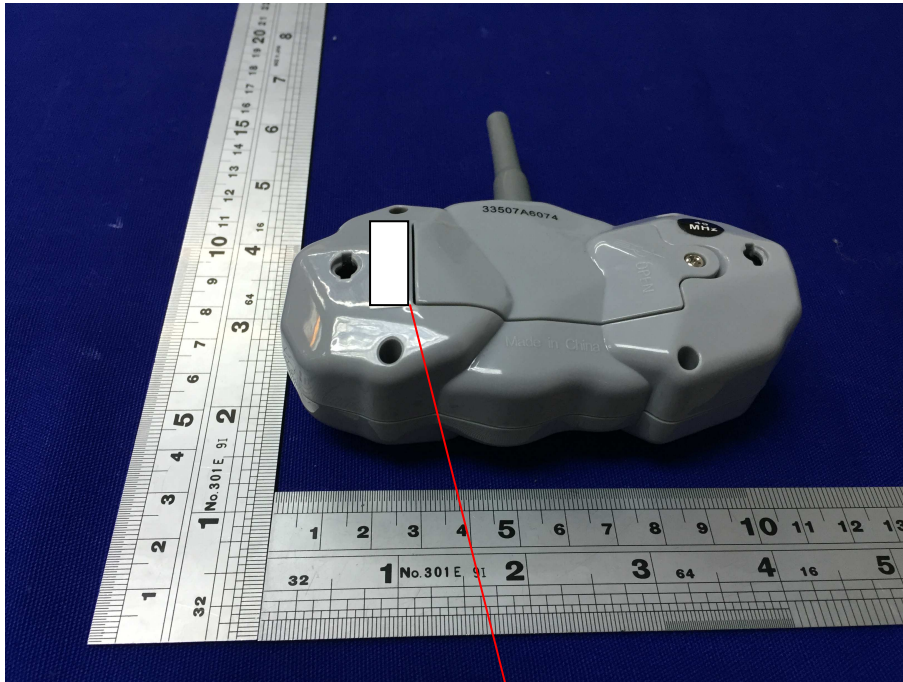

## Label Artwork and Location

**FCC ID: TB7DXTOY3550849M**

**SIZE: 27mm (W) x 7.0mm (H)**