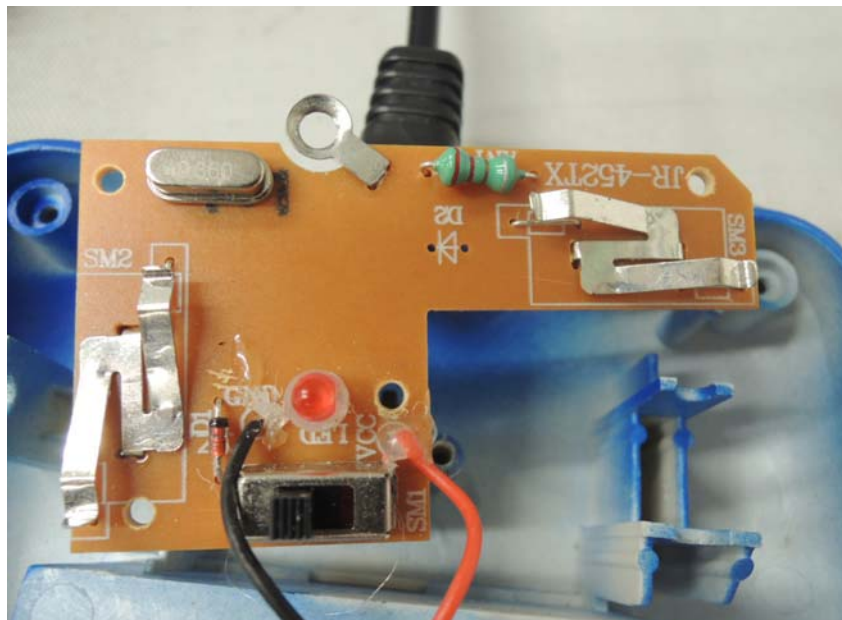

INTERTEK TESTING SERVICE

Report No.: 16010270HKG-001

Equipment Photographs

Model : DX2016Q

(Internal)

INTERTEK TESTING SERVICE

Report No.: 16010270HKG-001

Equipment Photographs

Model : DX2016Q

(Internal)