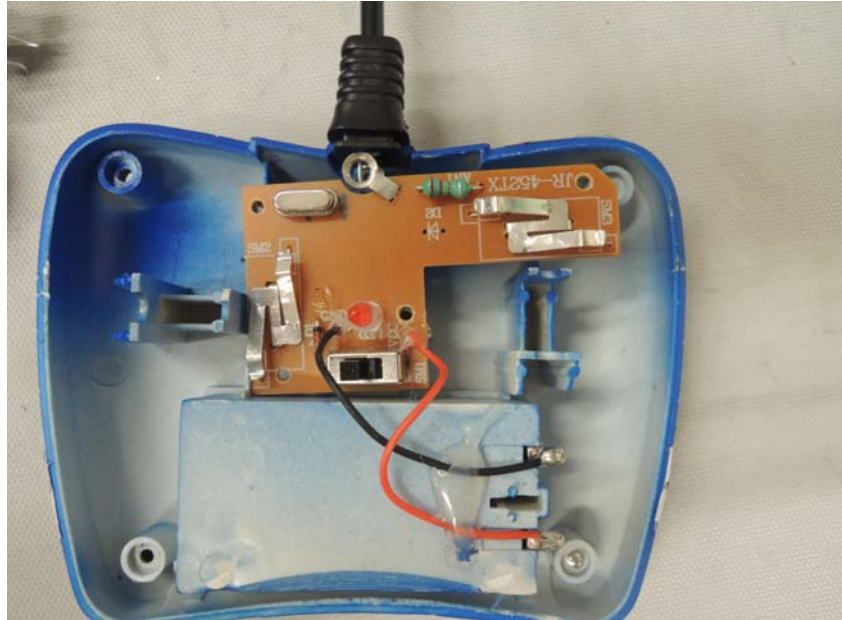

INTERTEK TESTING SERVICE

Report No.: 16010270HKG-001

Equipment Photographs

Model : DX2016Q

(Internal)

INTERTEK TESTING SERVICE

Report No.: 16010270HKG-001

Equipment Photographs

Model : DX2016Q

(Internal)