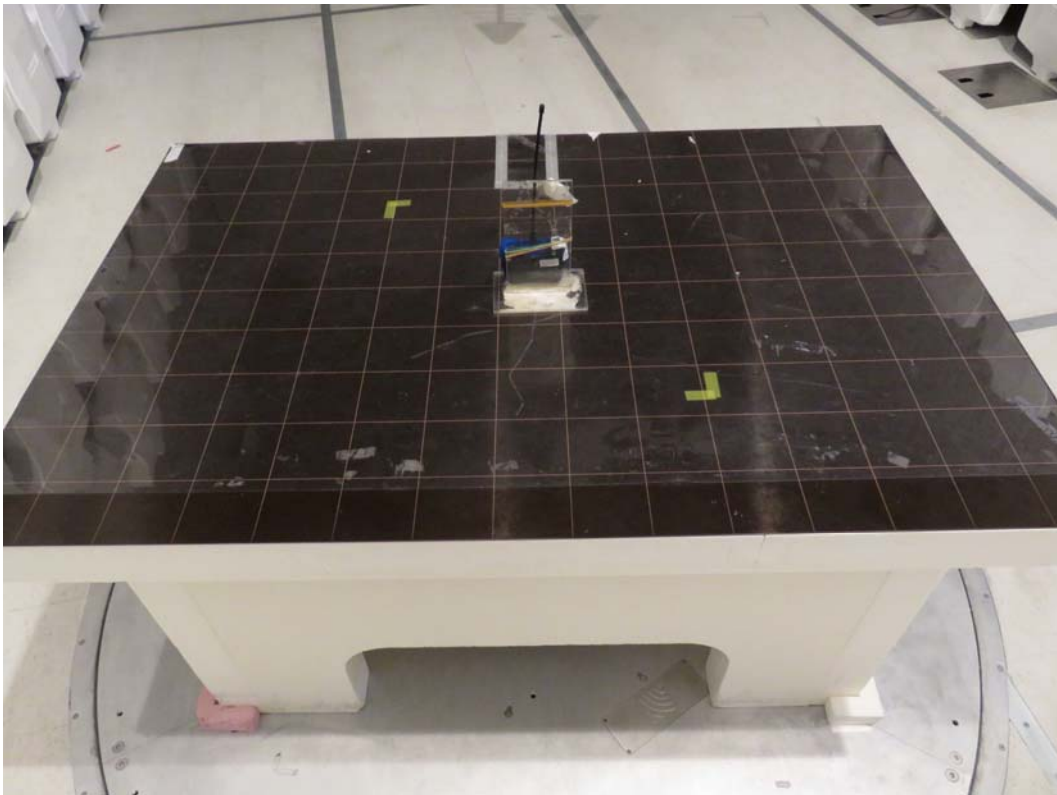

---

**INTERTEK TESTING SERVICE**

---

Report No: 16010270HKG-001

**Configuration Photographs**

**Worst-Case Radiated Emissions**

**(Front View)**

**Model : DX2016Q**