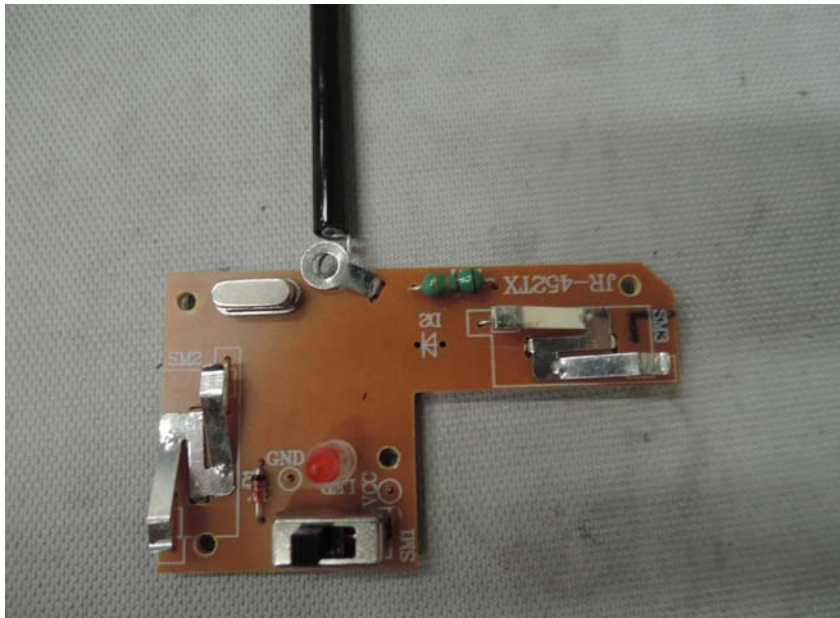

# INTERTEK TESTING SERVICE

Report No.: 16010269HKG-001

## Equipment Photographs

Model :

(Internal)

---

**INTERTEK TESTING SERVICE**

Report No.: 16010269HKG-001

**Equipment Photographs**

**Model : DX2016Q**