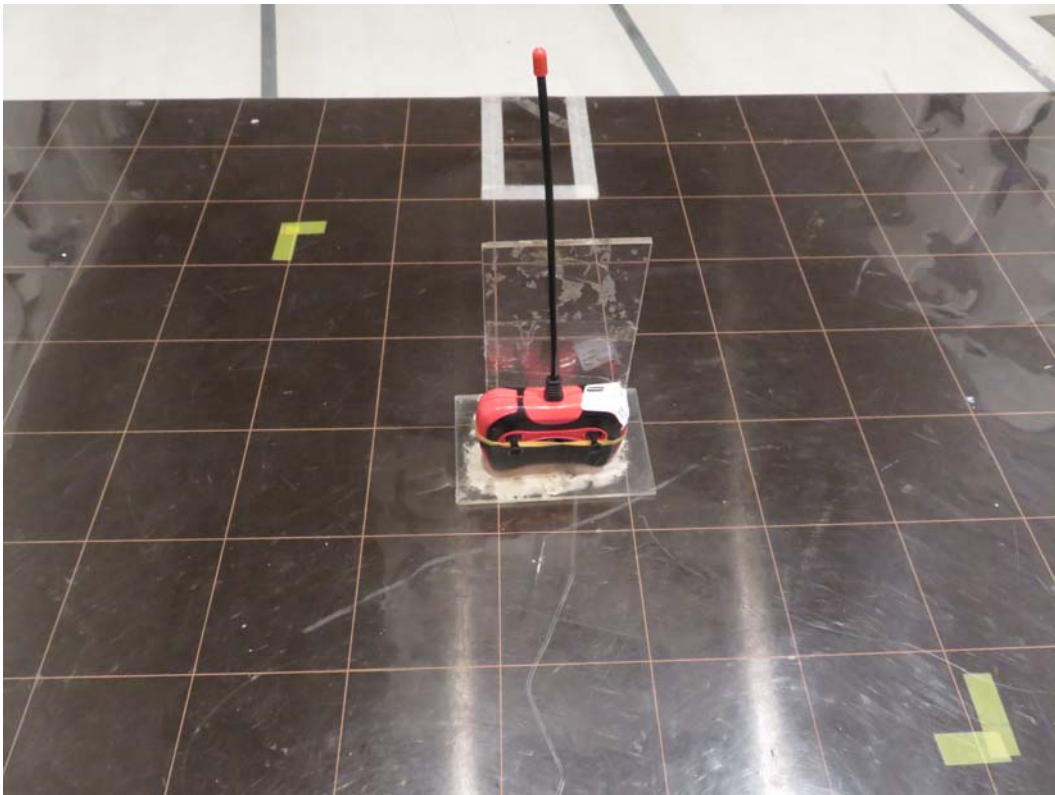


INTERTEK TESTING SERVICE

Report No: 16010269HKG-001

Configuration Photographs

Worst-Case Radiated Emissions

(Front View)

Model : DX2016Q

INTERTEK TESTING SERVICE

Report No: 16010269HKG-001

Configuration Photographs

Worst-Case Radiated Emissions

(Back View)

Model : **DX2016Q**