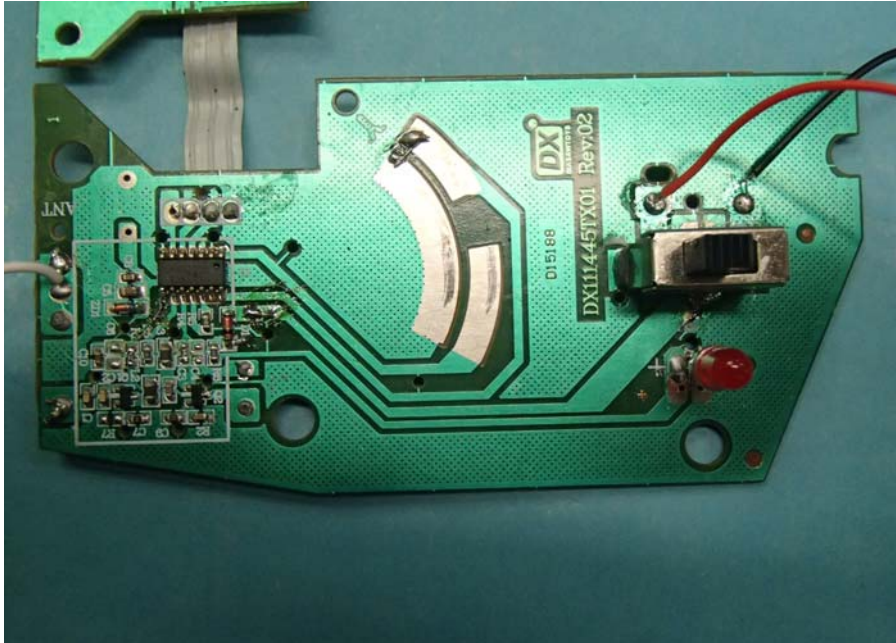


INTERTEK TESTING SERVICE

Report No.: 14020673HKG-002R1

Equipment Photographs

Model : 1647566

(Internal)

INTERTEK TESTING SERVICE

Report No.: 14020673HKG-002R1

Equipment Photographs

Model : 1647566

(Internal)

INTERTEK TESTING SERVICE

Report No.: 14020673HKG-002R1

Equipment Photographs

Model : 1647566

(Internal)

INTERTEK TESTING SERVICE

Report No.: 14020673HKG-002R1

Equipment Photographs

Model : 1647566

(Internal)

INTERTEK TESTING SERVICE

Report No.: 14020673HKG-002R1

Equipment Photographs

Model : 1647566