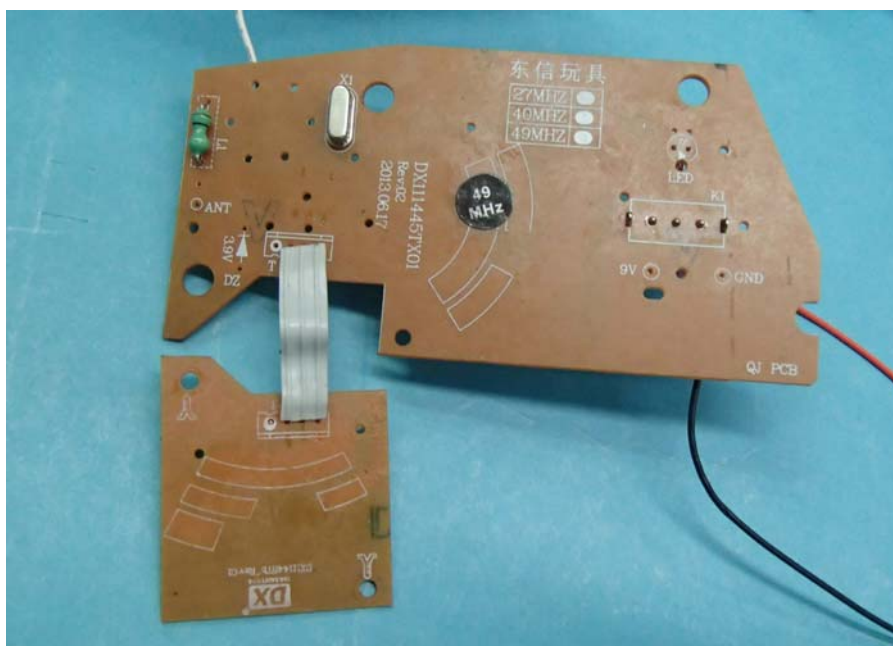


INTERTEK TESTING SERVICE

Report No.: 14020673HKG-002R1

Equipment Photographs

Model : 1647566

(Internal)

INTERTEK TESTING SERVICE

Report No.: 14020673HKG-002R1

Equipment Photographs

Model : 1647566

(Internal)

INTERTEK TESTING SERVICE

Report No.: 14020673HKG-002R1

Equipment Photographs

Model : 1647566

(Internal)

INTERTEK TESTING SERVICE

Report No.: 14020673HKG-002R1

Equipment Photographs

Model : 1647566

(Internal)

INTERTEK TESTING SERVICE

Report No.: 14020673HKG-002R1

Equipment Photographs

Model : 1647566