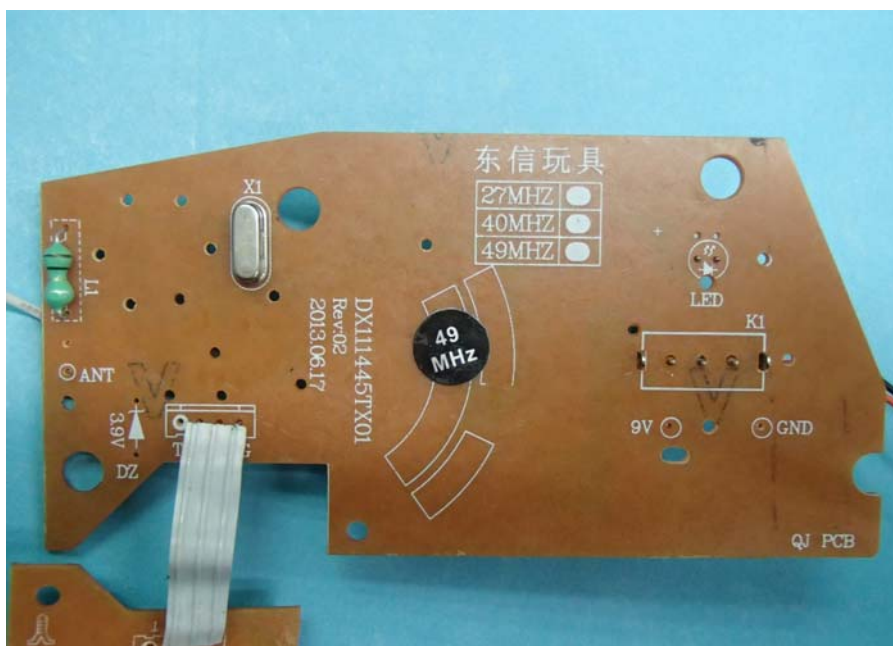


INTERTEK TESTING SERVICE

Report No.: 14020673HKG-002R1

Equipment Photographs

Model : 1647566

(Internal)

INTERTEK TESTING SERVICE

Report No.: 14020673HKG-002R1

Equipment Photographs

Model : 1647566

(Internal)

INTERTEK TESTING SERVICE

Report No.: 14020673HKG-002R1

Equipment Photographs

Model : 1647566

(Internal)

INTERTEK TESTING SERVICE

Report No.: 14020673HKG-002R1

Equipment Photographs

Model : 1647566

(Internal)

INTERTEK TESTING SERVICE

Report No.: 14020673HKG-002R1

Equipment Photographs

Model : 1647566