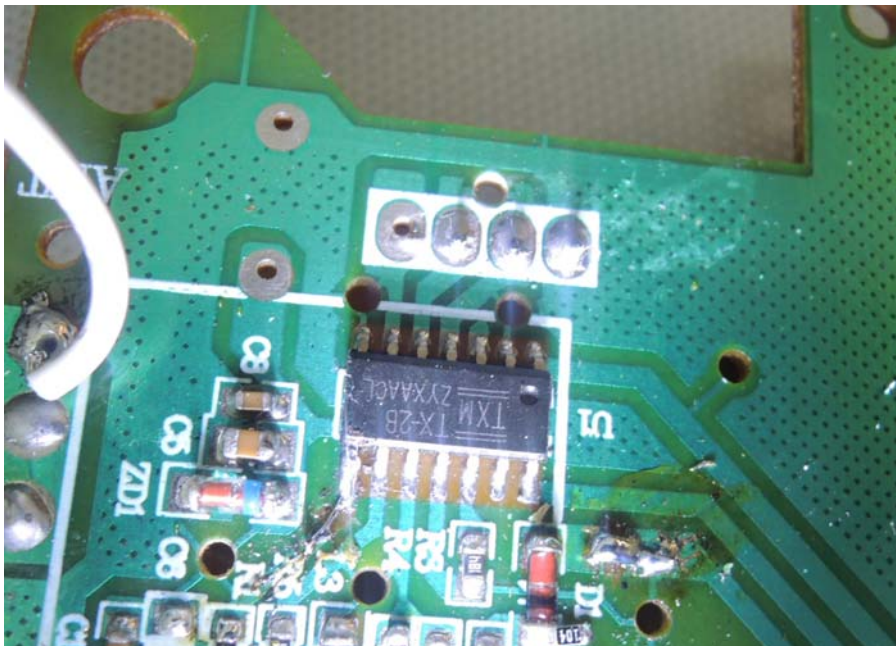

Model : 1647566

(Internal)

INTERTEK TESTING SERVICE

Report No.: 14020673HKG-002R1

Equipment Photographs

Model : 1647566

(Internal)

INTERTEK TESTING SERVICE

Report No.: 14020673HKG-002R1

Equipment Photographs

Model : 1647566

(Internal)

INTERTEK TESTING SERVICE

Report No.: 14020673HKG-002R1

Equipment Photographs

Model : 1647566