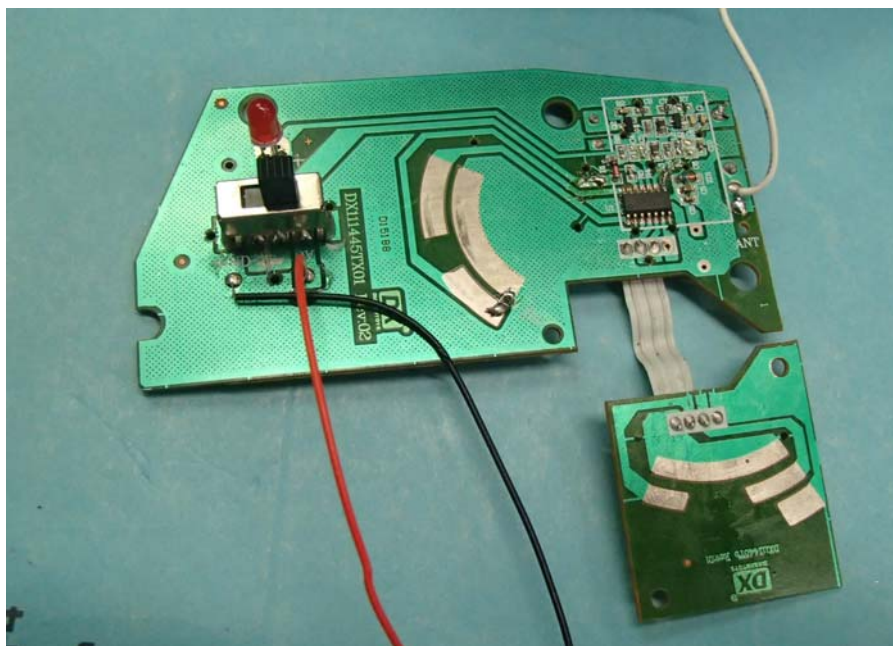


INTERTEK TESTING SERVICE

Report No.: 14020673HKG-002R1

Equipment Photographs

Model : 1647566

(Internal)

INTERTEK TESTING SERVICE

Report No.: 14020673HKG-002R1

Equipment Photographs

Model : 1647566

(Internal)

INTERTEK TESTING SERVICE

Report No.: 14020673HKG-002R1

Equipment Photographs

Model : 1647566

(Internal)

INTERTEK TESTING SERVICE

Report No.: 14020673HKG-002R1

Equipment Photographs

Model : 1647566

(Internal)

INTERTEK TESTING SERVICE

Report No.: 14020673HKG-002R1

Equipment Photographs

Model : 1647566