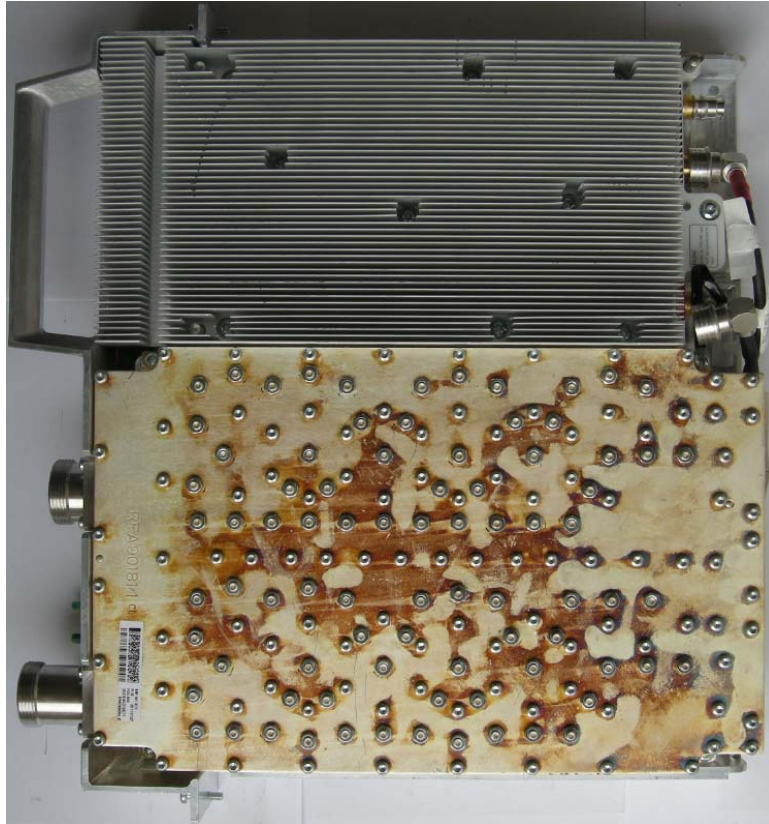

**Exhibit 3 External photos**

Date  
2012-04-13

Page  
1(3)

FCC ID: TA8BKRC161194-1  
IC: 287AB-BG1611941

Front side

Rear side

FCC ID: TA8BKRC161194-1  
IC: 287AB-BG1611941

Left side

Right side

**Exhibit 3 External photos**

Date  
2012-04-13

Page  
3(3)

FCC ID: TA8BKRC161194-1  
IC: 287AB-BG1611941

Top side

Bottom side