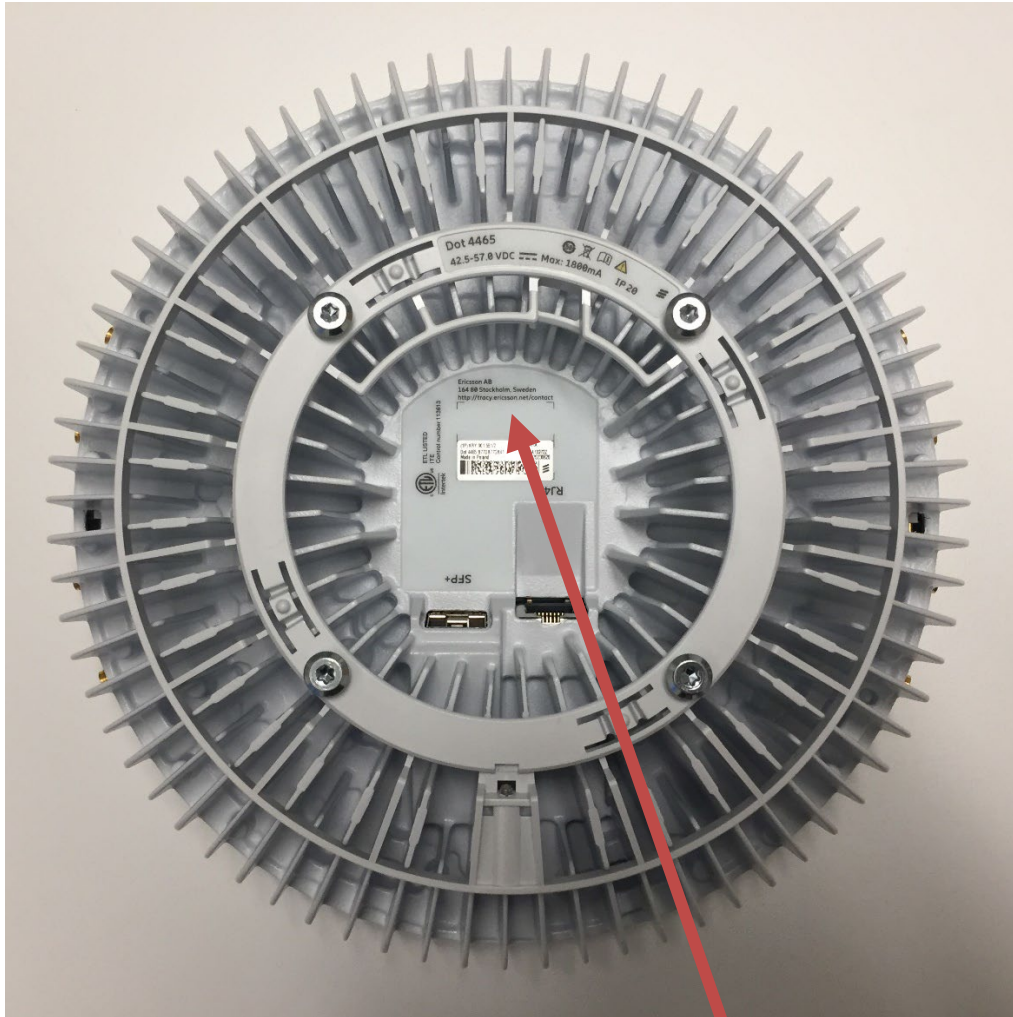

**Exhibit 01: Product Identification Label**

KRY 901 551/2

23 August 2023

Figure 1: Dot 4465 B77DB77GB41 Label Detail

- The text printed shall be:  
**FCC ID: TA8AKRY901551-2**