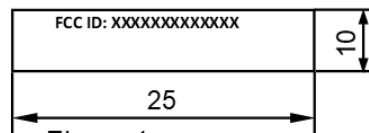

Exhibit 01: Product Identification Label

KRY 901 516/2

25 May 2022

Figure 1: Dot 4469 B48 Label Detail

Figure 1.

- The text printed shall be:
FCC ID: TA8AKRY901516-2