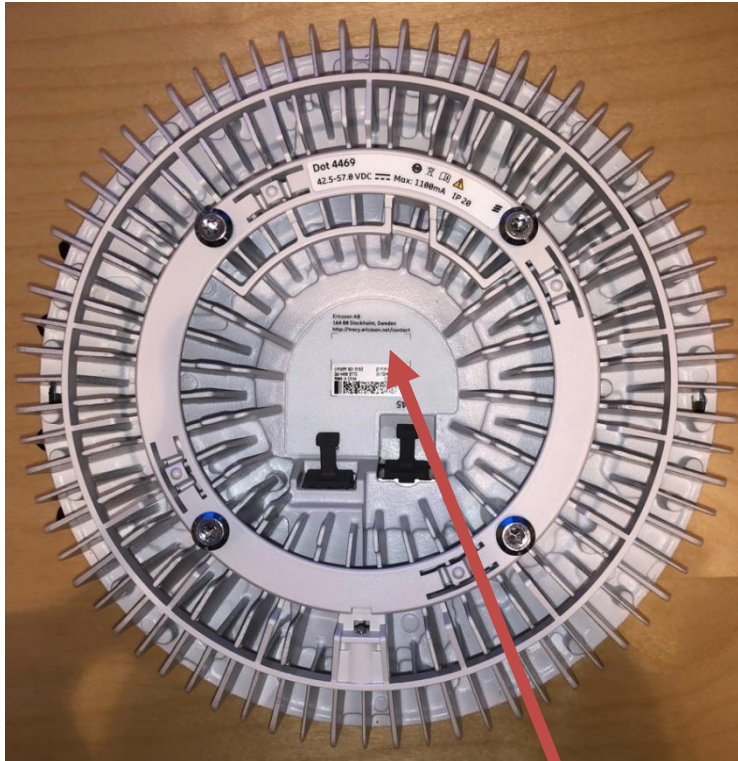

Exhibit 01: Product Identification Label

KRY 901 516/2

25 May 2022

Figure 1: Dot 4469 B48 Label Detail

Figure 1.

- The text printed shall be:
FCC ID: TA8AKRY901516-2