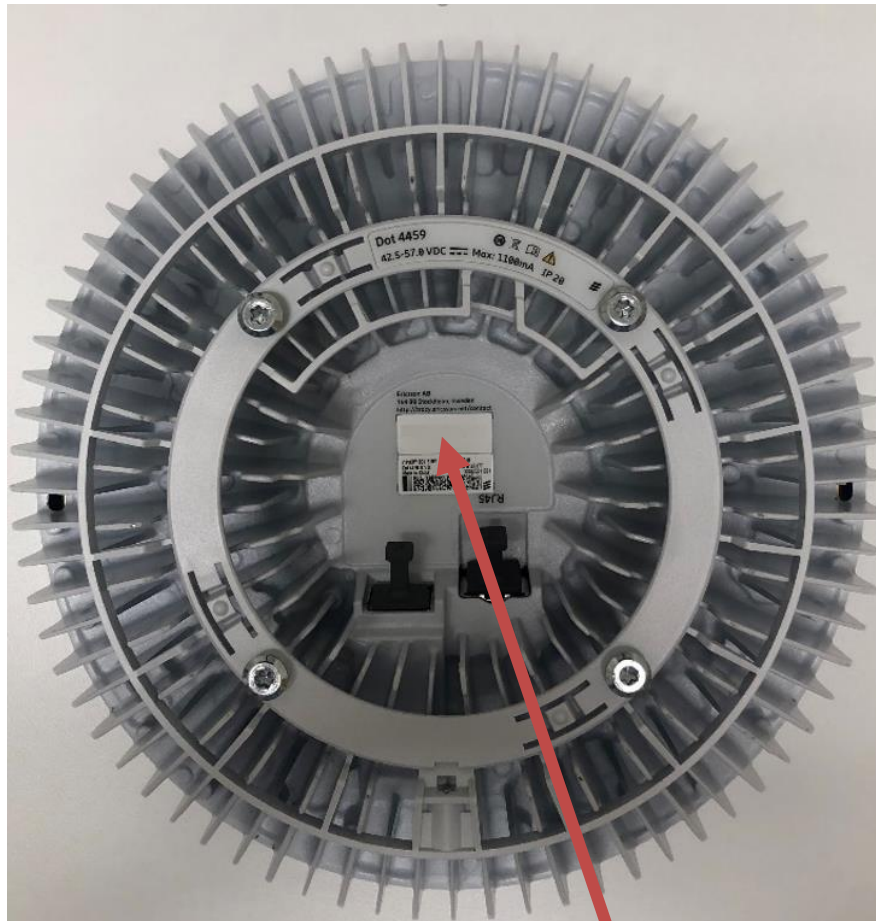

**Exhibit 01: Product Identification Label**

KRY 901 516/1

25 May 2022

Figure 1: Dot 4459 B48 Label Detail

- The text printed shall be:  
**FCC ID: TA8AKRY901516-1**