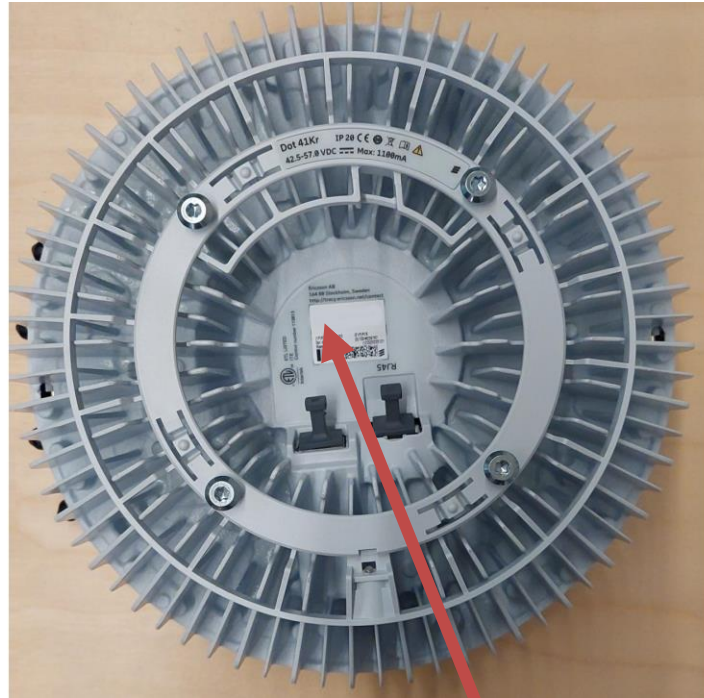

Exhibit 01: Product Identification Label

KRY 901 515/4

21 June 2022

Figure 1: Dot 41Kr B77D Label Detail

- The text printed shall be:
FCC ID: TA8AKRY901515-4