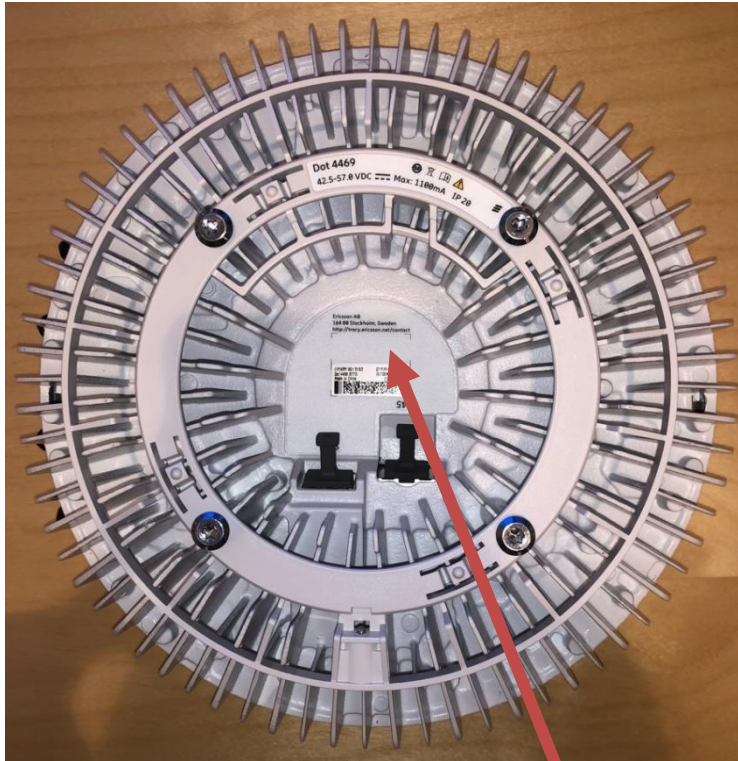

Exhibit 01: Product Identification Label

KRY 901 515/2

7 February 2022

Figure 1: Dot 4469 B77D Label Detail

Figure 1.

- The text printed shall be:
FCC ID: TA8AKRY901515-2