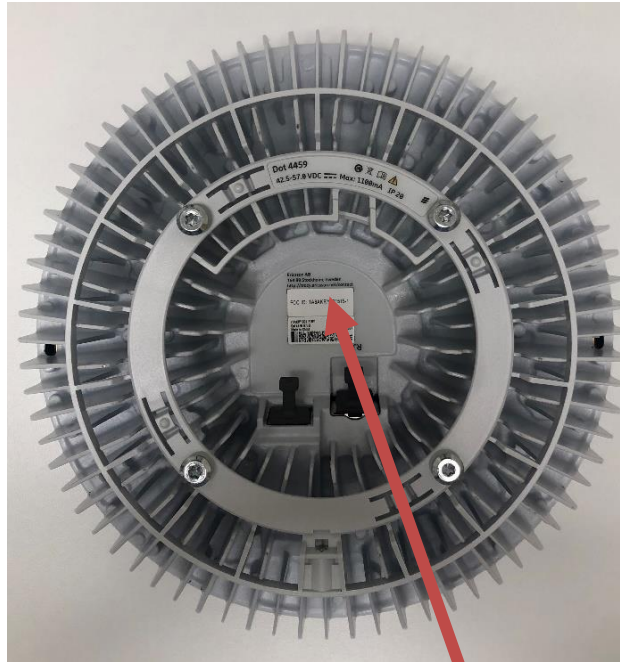

**Exhibit 01: Product Identification Label**

KRY 901 515/1

7 February 2022

Figure 1: Dot 4459 B77D Label Detail

Figure 1.

- The text printed shall be:  
**FCC ID: TA8AKRY901515-1**