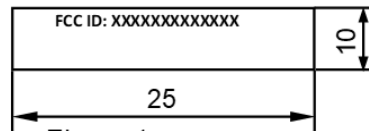

Exhibit 01: Product Identification Label

KRY 901 502/2

25 October 2021

Figure 1: Dot 4469 B41K Label Detail

Figure 1.

- The text printed shall be:
FCC ID: TA8AKRY901502-2