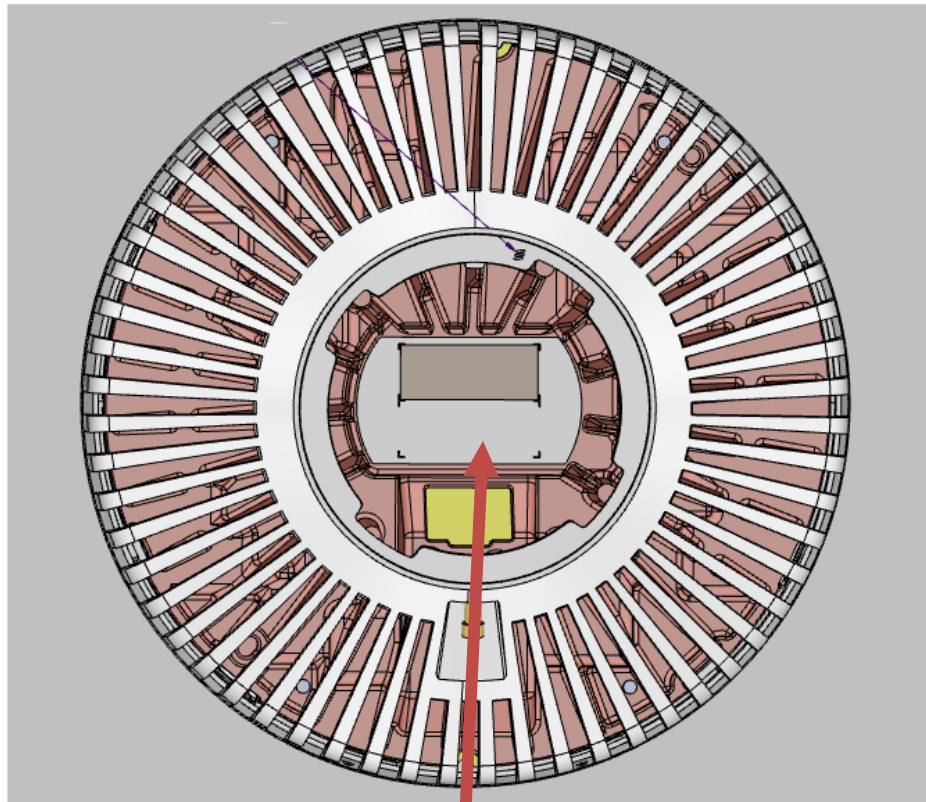

**Exhibit 01: Product Identification Label**

KRY 901 428/1

1 June 2021

Figure 1: Dot 2272 B5B12A Label Detail

Figure 1.

- The text printed shall be:
- **FCC ID: TA8AKRY901428-1**
- **IC: 287AB-AS9014281**
- **IC MODEL NO: AS9014281**