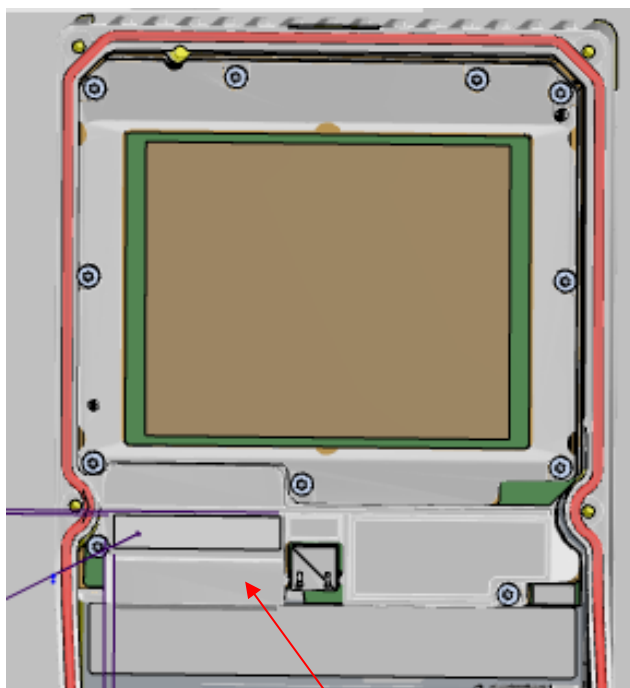

## Exhibit 1 - FCC ID label and placement

### 1 FCC ID: TA8AKRX10105

Module front side.

FCC ID: TA8AKRX10105

Host(s) will be marked visible from outside as:

Contains FCC ID: TA8AKRX10105

The labels are plastic stickers affixed to the product(s) via permanent adhesive. They are designed to last the expected lifetime of the products in the environment in which the products are to be operated.