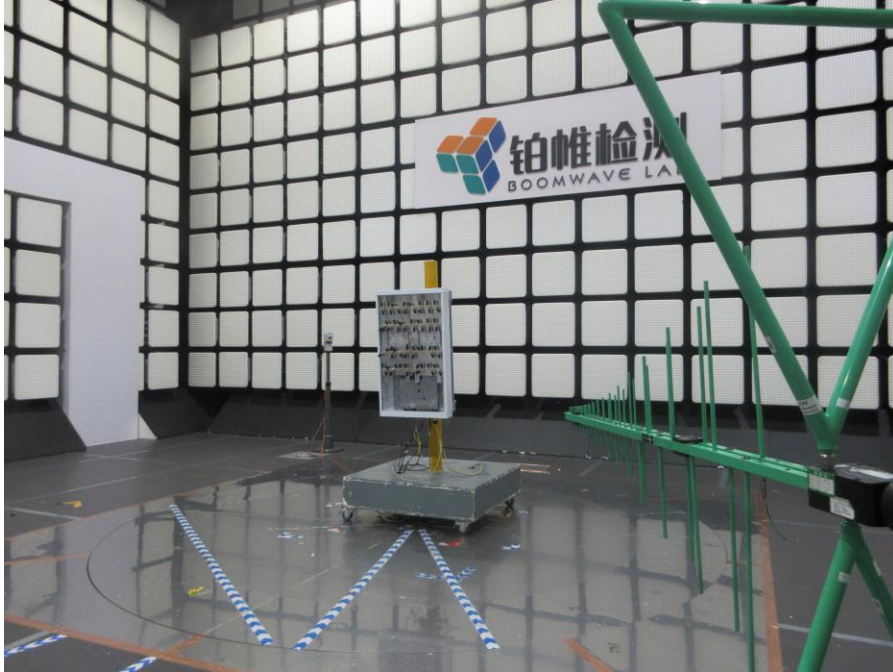

# Test Setup

1. Radiated Emission

30-1000MHz

1-18GHz

18-27GHz