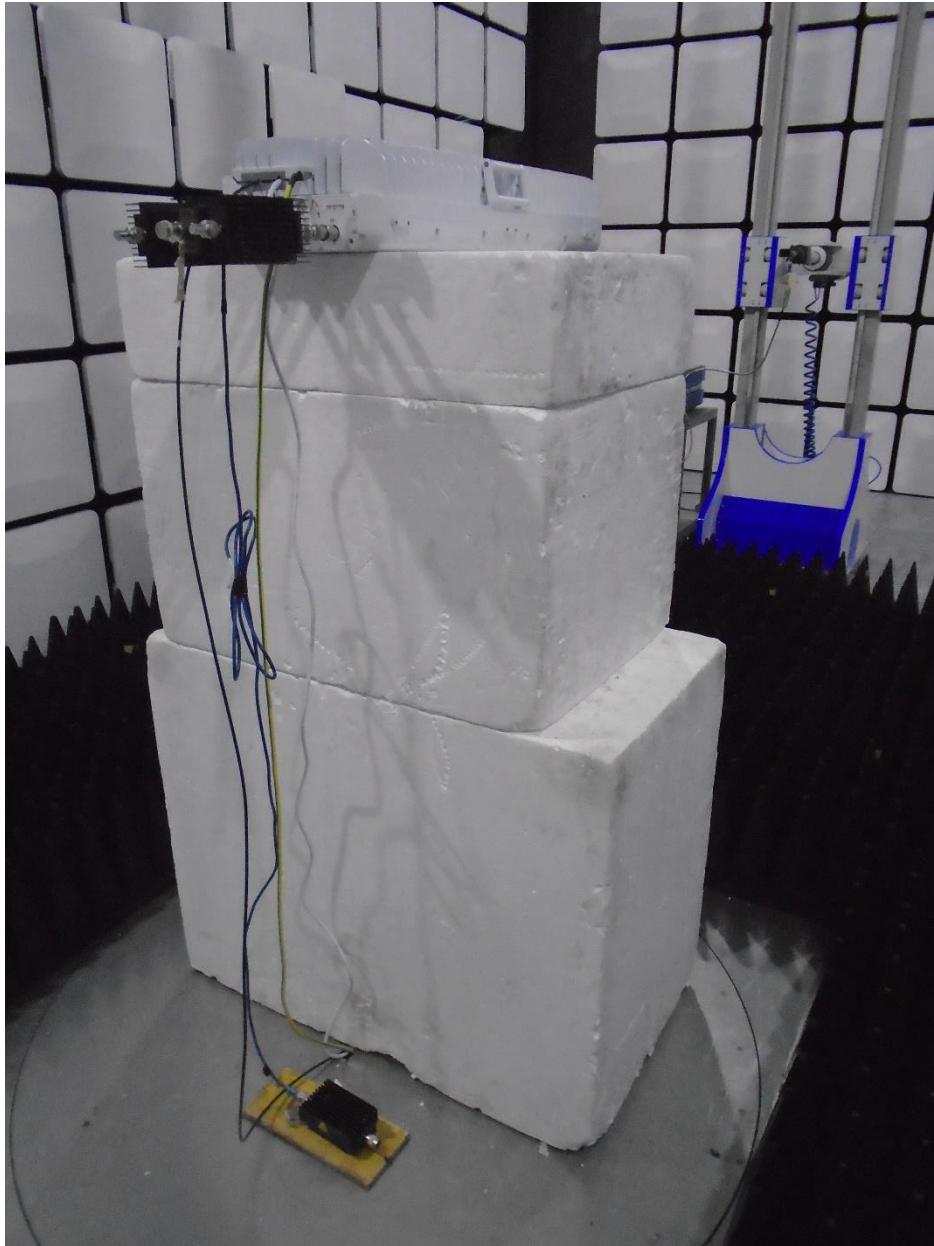

**PHOTOGRAPHS OF TEST SET UP**

**Conducted Lab Testing**

FCC : TA8AKRC161823-1  
ISED ID : 287AB-AS1618231

Ericsson Radio 4455 B2/B25 B66A

Radiated Emissions 30MHz-1GHz

Radiated Emissions 1GHz-18GHz

Radiated Emissions 18GHz-22GHz