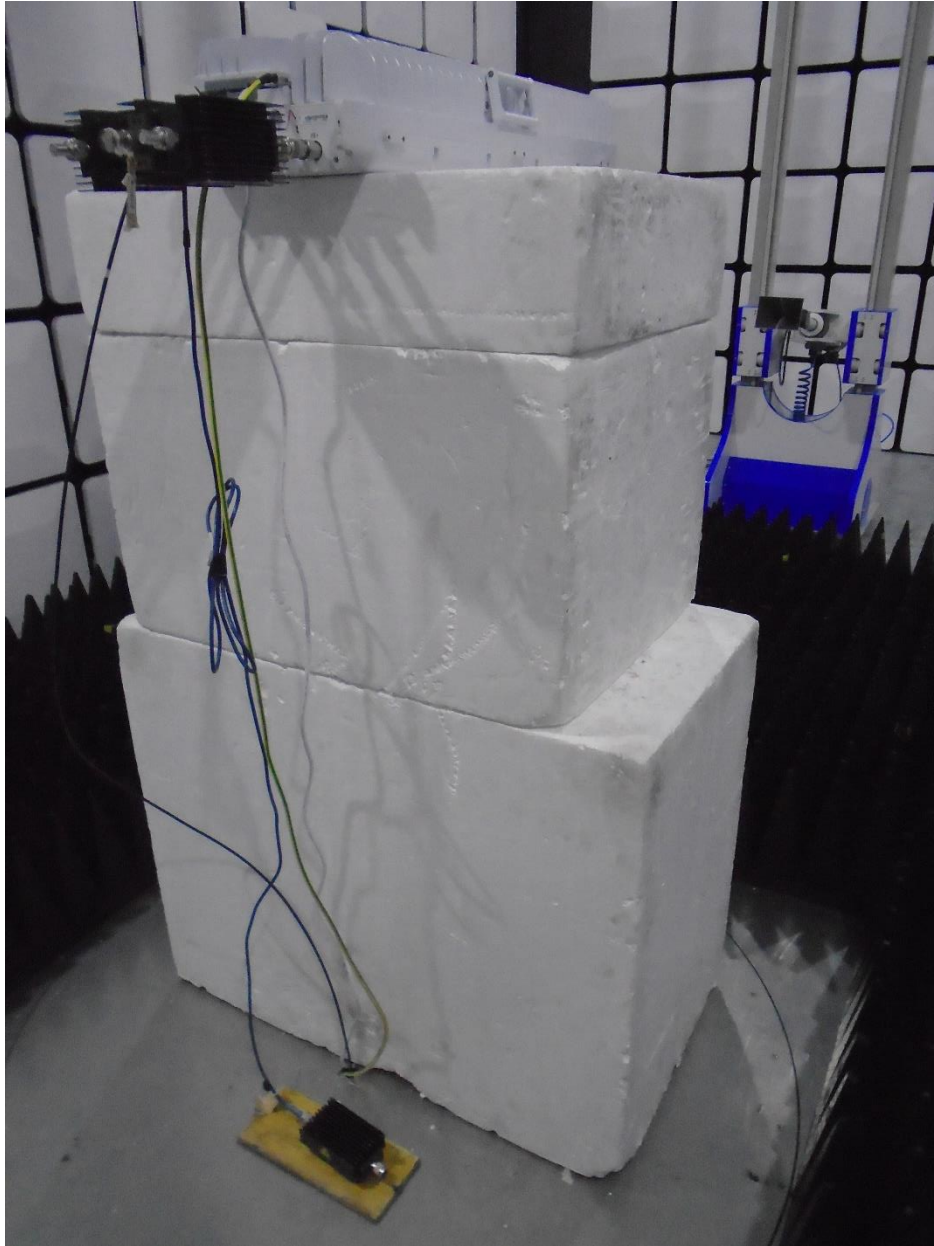

**PHOTOGRAPHS OF TEST SET UP**

**Conducted Lab Testing**

FCC : TA8AKRC161823-1  
ISED ID : 287AB-AS1618231

Ericsson Radio 4455 B2/B25 B66A

Radiated Emissions 30MHz-1GHz

Radiated Emissions 1GHz-18GHz

Radiated Emissions 18GHz-22GHz