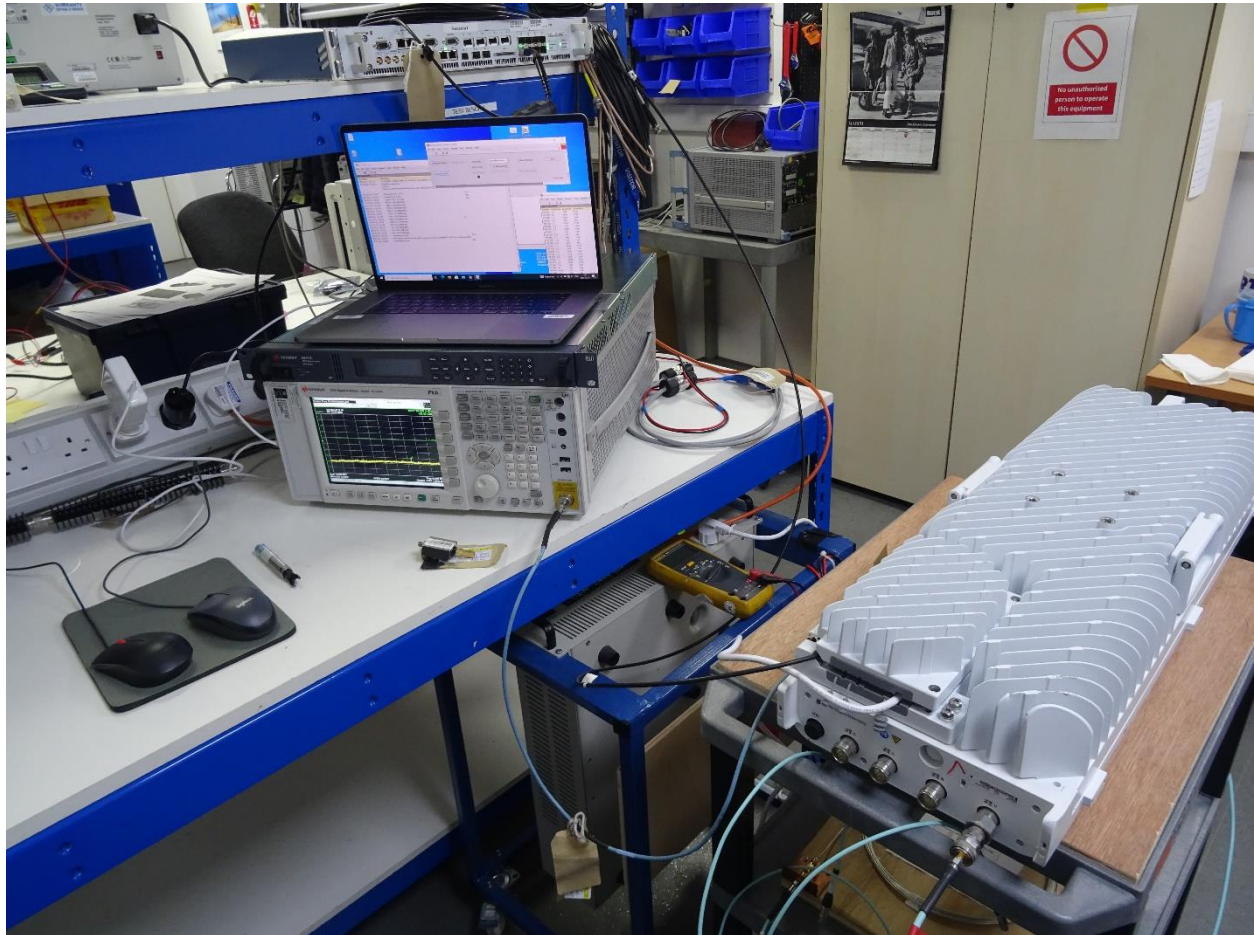

**PHOTOGRAPHS OF TEST SET UP**

**Conducted Lab Testing**

FCC : TA8AKRC161823-1  
ISED ID : 287AB-AS1618231

Ericsson Radio 4455 B2/B25 B66A

Radiated Emissions 30MHz-1GHz

Radiated Emissions 1GHz-18GHz

Radiated Emissions 18GHz-22GHz