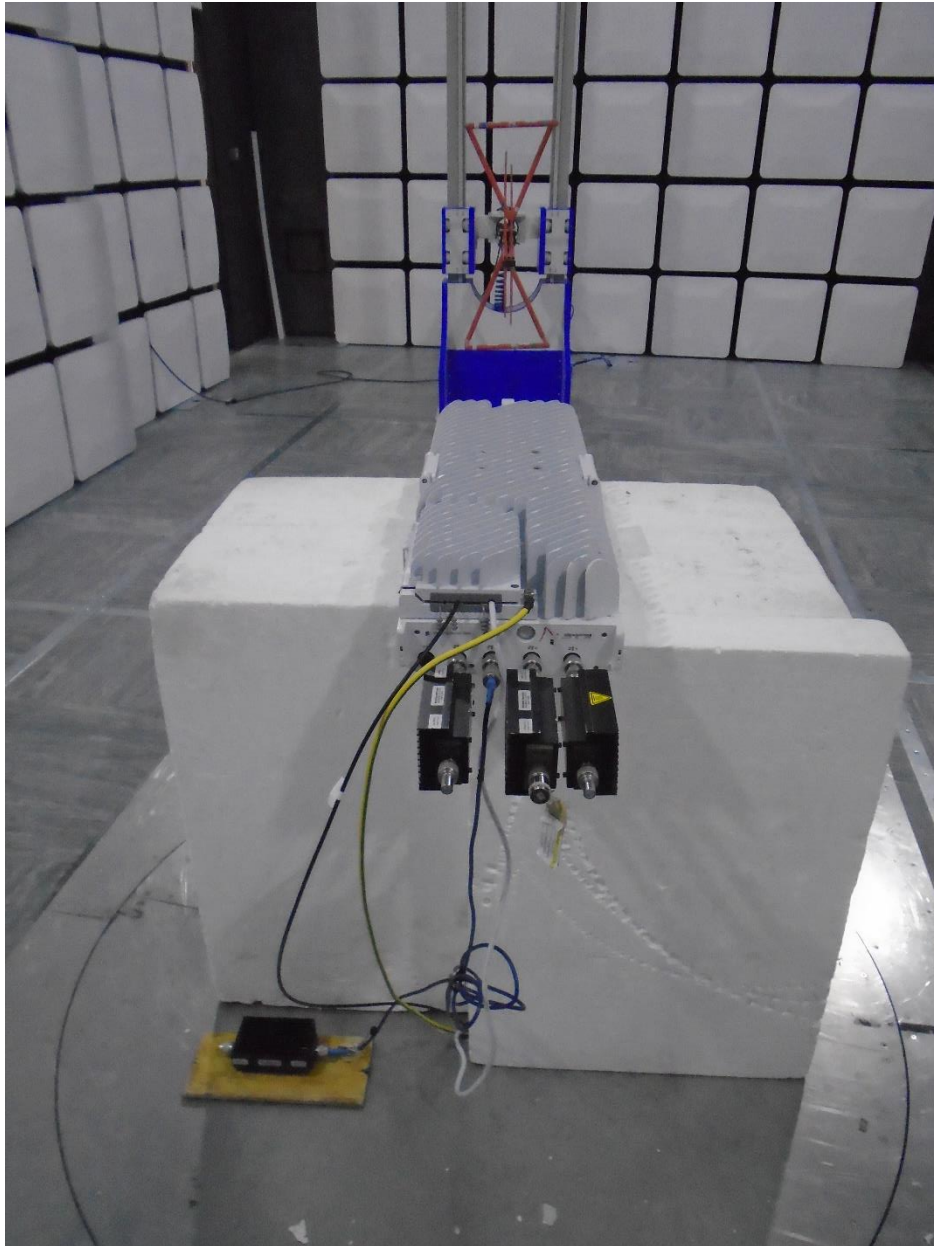

**PHOTOGRAPHS OF TEST SET UP**

**Conducted Lab Testing**

FCC : TA8AKRC161823-1  
ISED ID : 287AB-AS1618231

Ericsson Radio 4455 B2/B25 B66A

Radiated Emissions 30MHz-1GHz

Radiated Emissions 1GHz-18GHz

Radiated Emissions 18GHz-22GHz