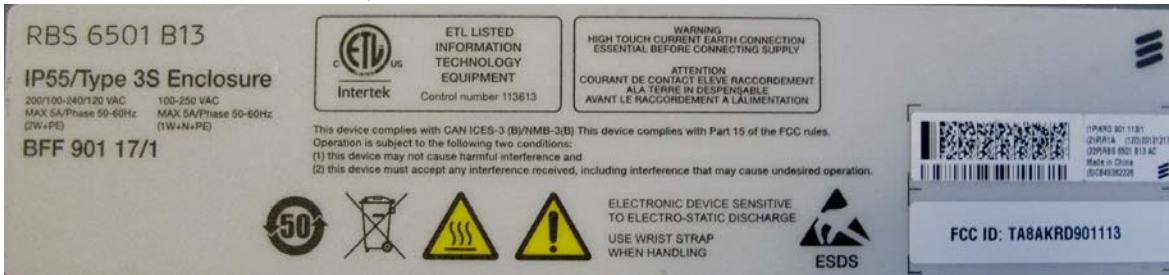

The ID label is located under the solar shield.

Solar shield slide up:

ID label for KRD 901 113/1, /3 AC

ID label for KRD 901 113/2, /4 DC