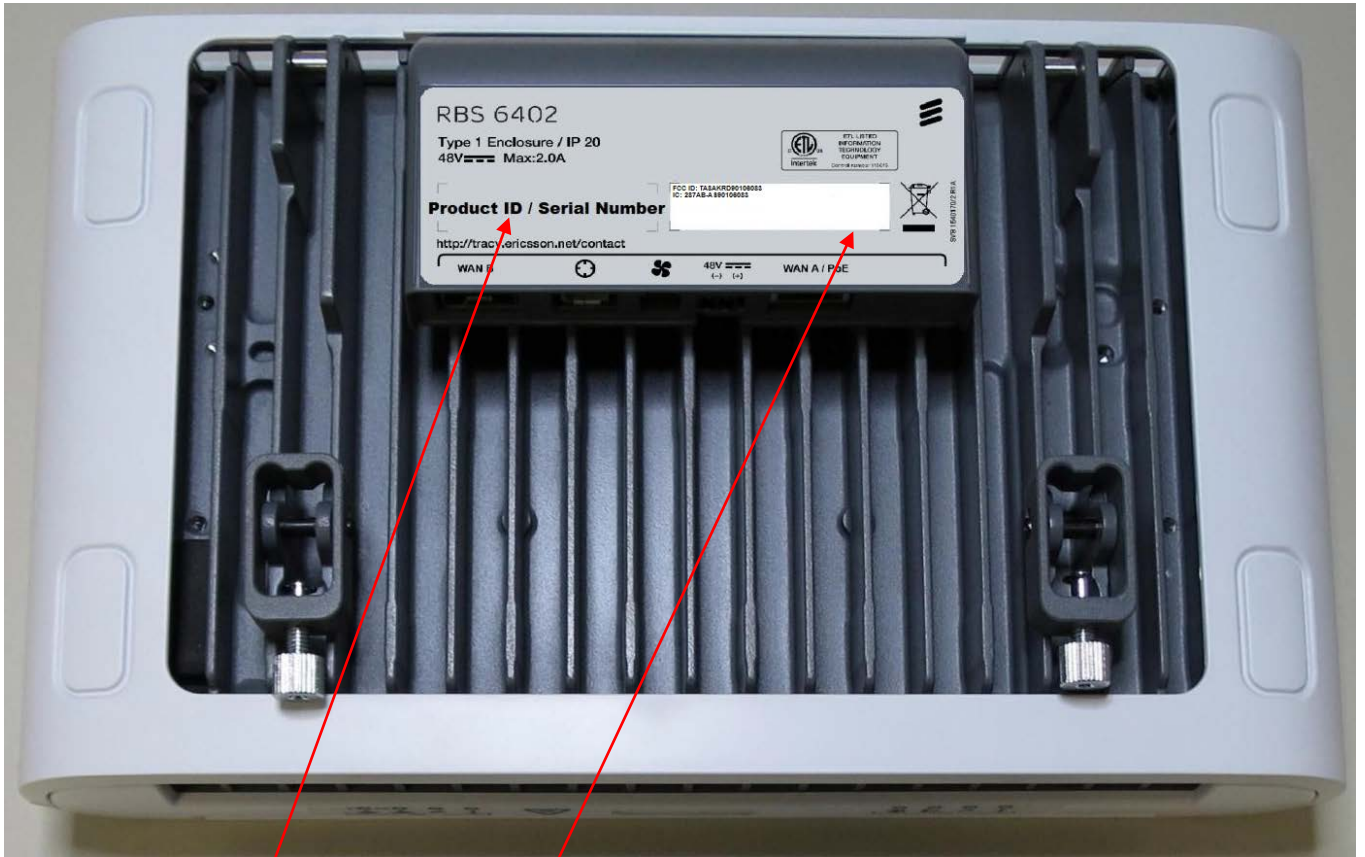

Prepared (Subject resp) ESAVMIK		No. TA8AKRD90106083 / 287AB-AS90106083		
Approved (Document resp) LMF/TXA (Mika Savilakso)	Checked	Date 2016-07-04	Rev A	Reference

Figure 1 KRD 901 060/83 Label

Product ID / Serial Number

FCC / IC label