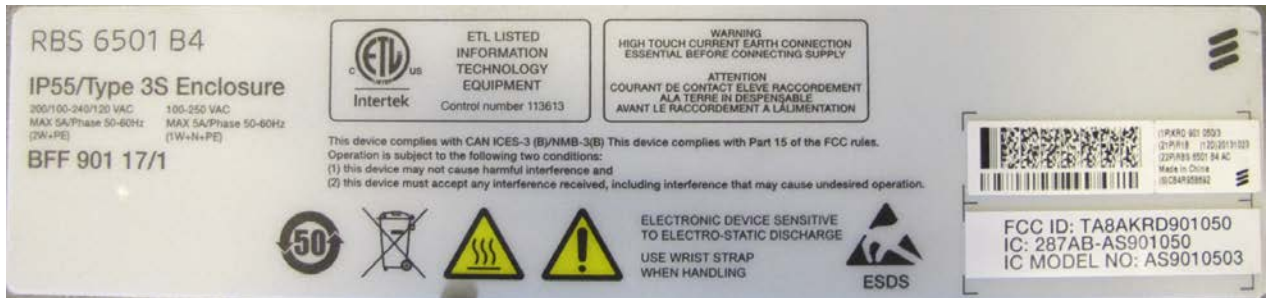

FCC ID: TA8AKRD901050
IC: 287AB-AS901050

The ID label is located under the solar shield.

Solar shield slide up:

ID label for KR D 901 050/1

FCC ID: TA8AKRD901050
IC: 287AB-AS901050

ID label for KR D 901 050/2

ID label for KR D 901 050/3

ID label for KR D 901 050/4