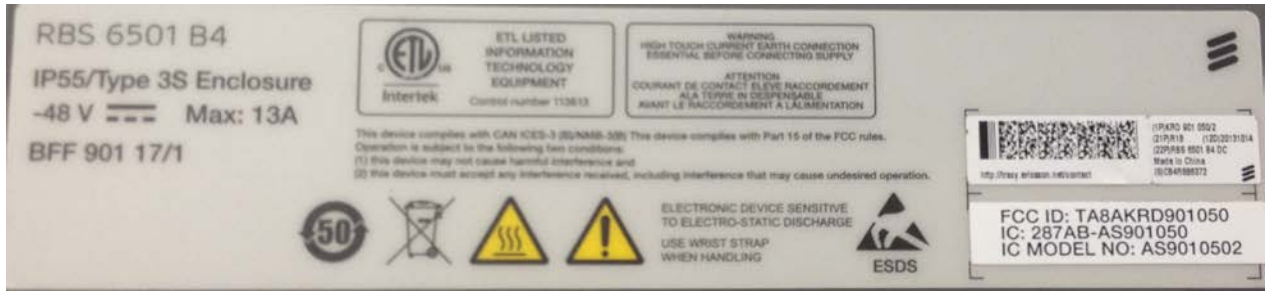

FCC ID: TA8AKRD901050
IC: 287AB-AS901050

The ID label is located under the solar shield.

Solar shield slide up:

ID label for KR D 901 050/1

FCC ID: TA8AKRD901050
IC: 287AB-AS901050

ID label for KR D 901 050/2

ID label for KR D 901 050/3

ID label for KR D 901 050/4