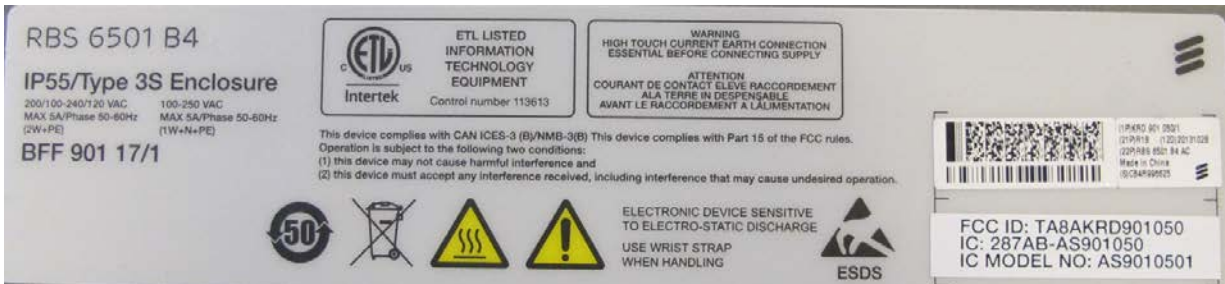

FCC ID: TA8AKRD901050
IC: 287AB-AS901050

The ID label is located under the solar shield.

Solar shield slide up:

ID label for KR D 901 050/1

FCC ID: TA8AKRD901050
IC: 287AB-AS901050

ID label for KR D 901 050/2

ID label for KR D 901 050/3

ID label for KR D 901 050/4