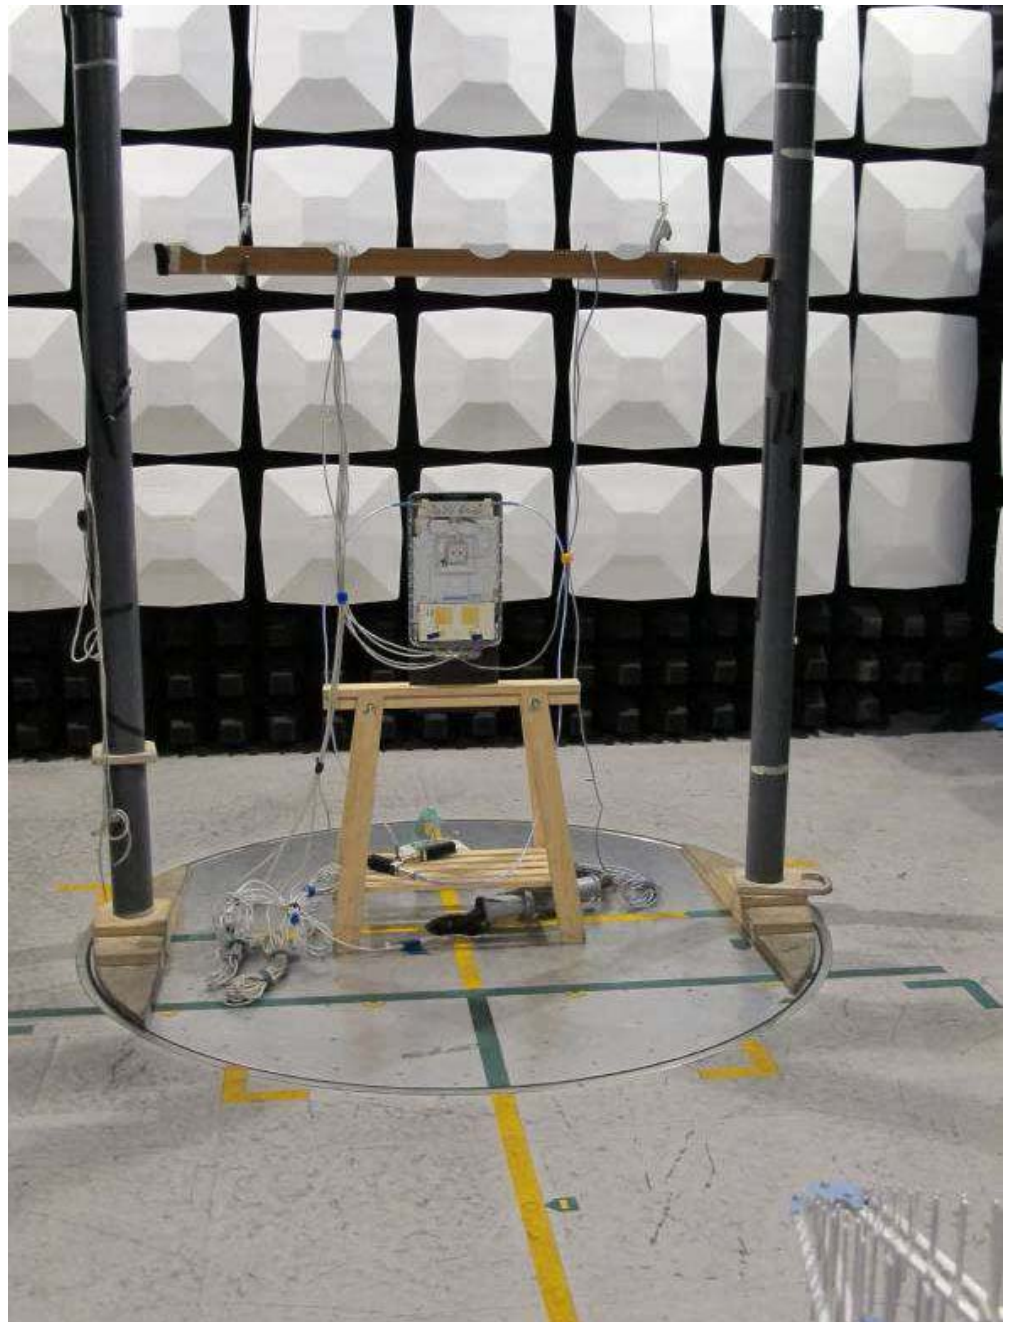

Exhibit 7 Test Setup Photo

Prepared (Subject resp) ESAVMIK		No. TA8AKRD901043 / 287AB-AS901043		
Approved (Document resp) LMF/TXA (Mika Savilakso)	Checked	Date 2013-10-12	Rev A	Reference

Exhibit 7 - Test Setup Photo RBS 6401 B25 FCC ID: TA8AKRD901043 and IC ID 287AB-AS901043

1 Radio Base Station RBS 6401 B25 KRD 901 043/1, KRD 901 043/2, KRD 901 043/3, KRD 901 043/4

1.1 Test Setup Photo

Figure 1 Test Setup Photo