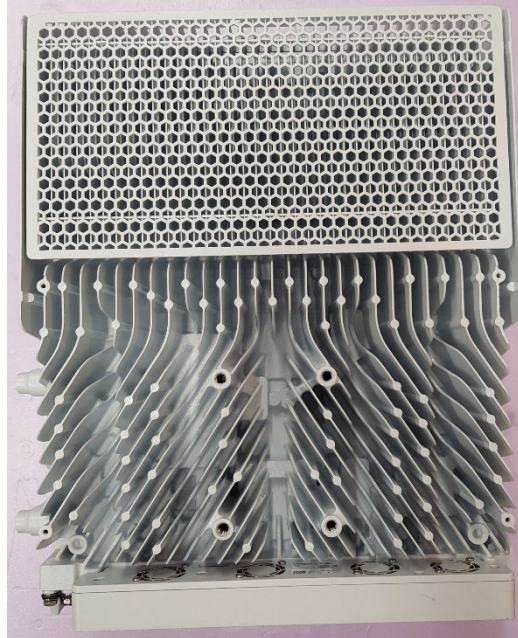

FCC ID: TA8AKRC161985
IC:287AB-AS161985

Radio 4490HP 44B5 44B13 C, KRC 161 985/3 R1B

Photos of test object

Front side

Rear side

Left side

Right side

FCC ID: TA8AKRC161985
IC:287AB-AS161985

Bottom side

Top side

Test object label:

End of report.