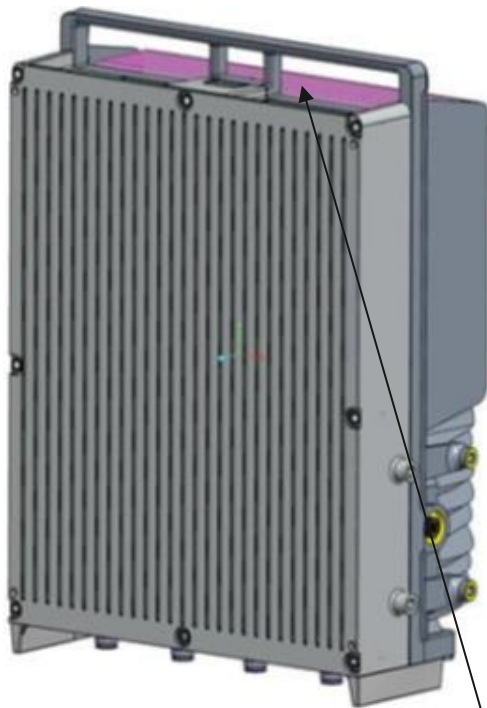

Exhibit 1-ID label and placement

Confidentiality Class	External Confidentiality Label	Document Type	Page
Ericsson Confidential		Design Information	1 (1)
Prepared By (Subject Responsible)		Approved By (Document Responsible)	Checked
EALIAFR Afrah Ali Sadiq			
Document Number	Revision	Date	Reference
KRC 161 985/3	A	2023-04-18	

Radio 4490HP 44B5 44B13 C

FCC ID: TA8AKRC161985

IC: 287AB-AS161985

IC Model No.: AS161985

FCC ID: TA8AKRC161985
 IC: 287AB-AS161985
 IC Model No.: AS161985

The label is a plastic sticker affixed to the product via permanent adhesive. It is designed to last the expected lifetime of the product in the environment in which the product is to be operated.