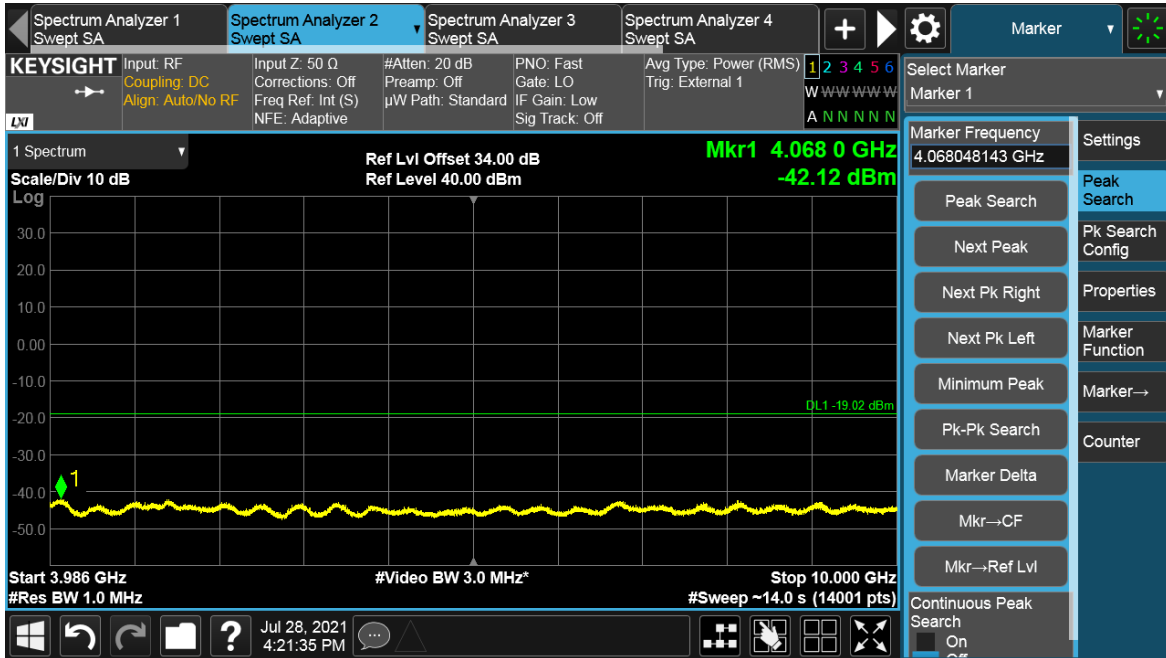

TEST REPORT