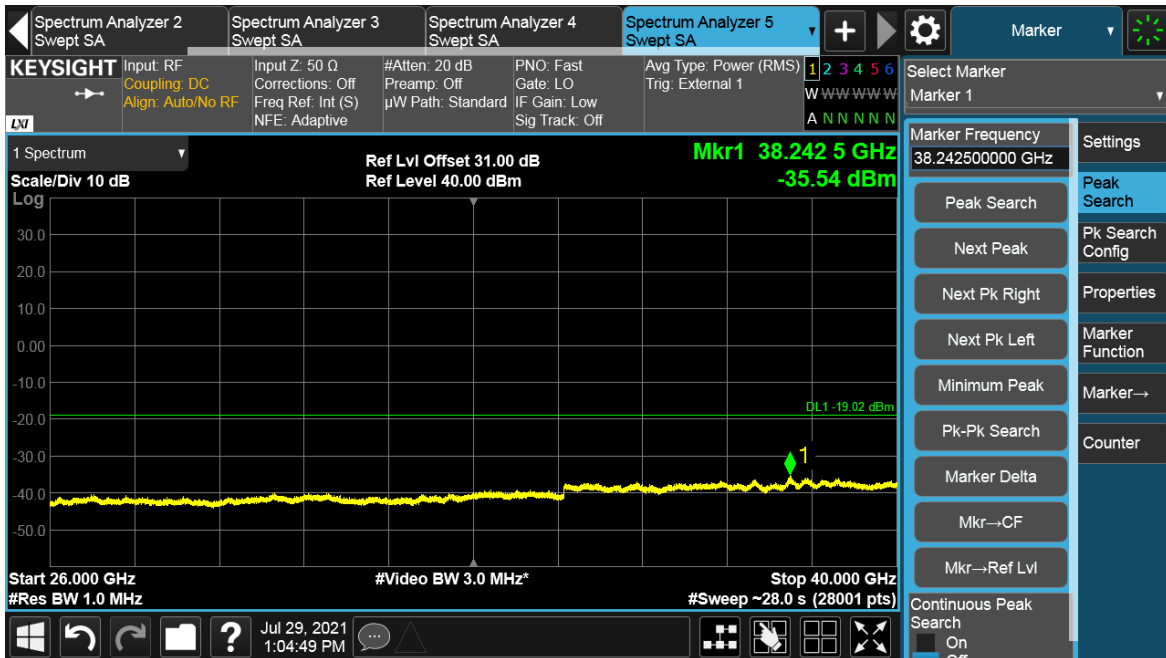

TEST REPORT

Antenna Port	Channel Position	Modulation	Channel Bandwidth (MHz)	RBW (kHz)	Limit (dBm)
B	B	64QAM	30	1000	-19.02
B	T	64QAM	30	1000	-19.02

Channel Position B

TEST REPORT

Total Quality. Assured.

TEST REPORT

Channel Position T

Total Quality. Assured.

TEST REPORT

TEST REPORT

Antenna Port	Channel Position	Modulation	Channel Bandwidth (MHz)	RBW (kHz)	Limit (dBm)
B	B	64QAM	70	1000	-19.02
B	T	64QAM	70	1000	-19.02

Channel Position B