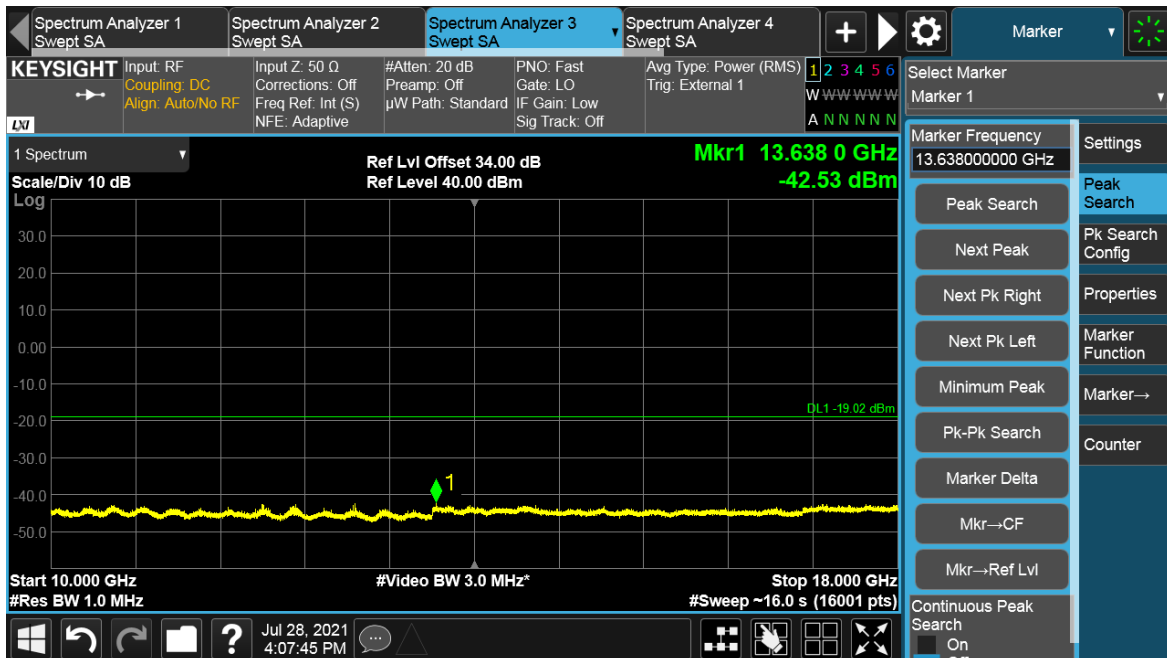

TEST REPORT

Antenna Port	Channel Position	Modulation	Channel Bandwidth (MHz)	RBW (kHz)	Limit (dBm)
B	B	64QAM	30	1000	-19.02
B	T	64QAM	30	1000	-19.02

Channel Position B

TEST REPORT

Total Quality. Assured.

TEST REPORT

Channel Position T

Total Quality. Assured.

TEST REPORT

TEST REPORT

Antenna Port	Channel Position	Modulation	Channel Bandwidth (MHz)	RBW (kHz)	Limit (dBm)
B	B	64QAM	70	1000	-19.02
B	T	64QAM	70	1000	-19.02

Channel Position B