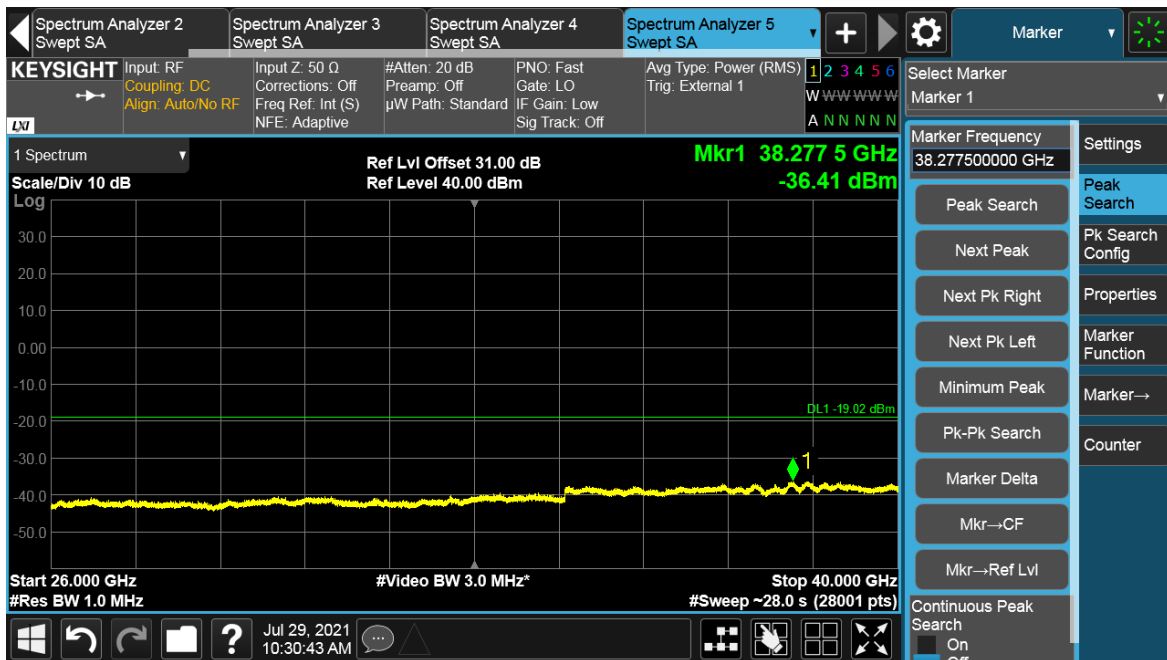

Antenna Port	Channel Position	Modulation	Channel Bandwidth (MHz)	RBW (kHz)	Limit (dBm)
B	B	64QAM	100	1000	-19.02
B	T	64QAM	100	1000	-19.02

Channel Position B

TEST REPORT

Total Quality. Assured.

TEST REPORT

Channel Position T

Total Quality. Assured.

TEST REPORT

TEST REPORT

NR-MIMO-2C

Antenna Port	Channel Position	Modulation	Channel Bandwidth (MHz)	RBW (kHz)	Limit (dBm)
B	B	64QAM	20	1000	-19.02
B	T	64QAM	20	1000	-19.02