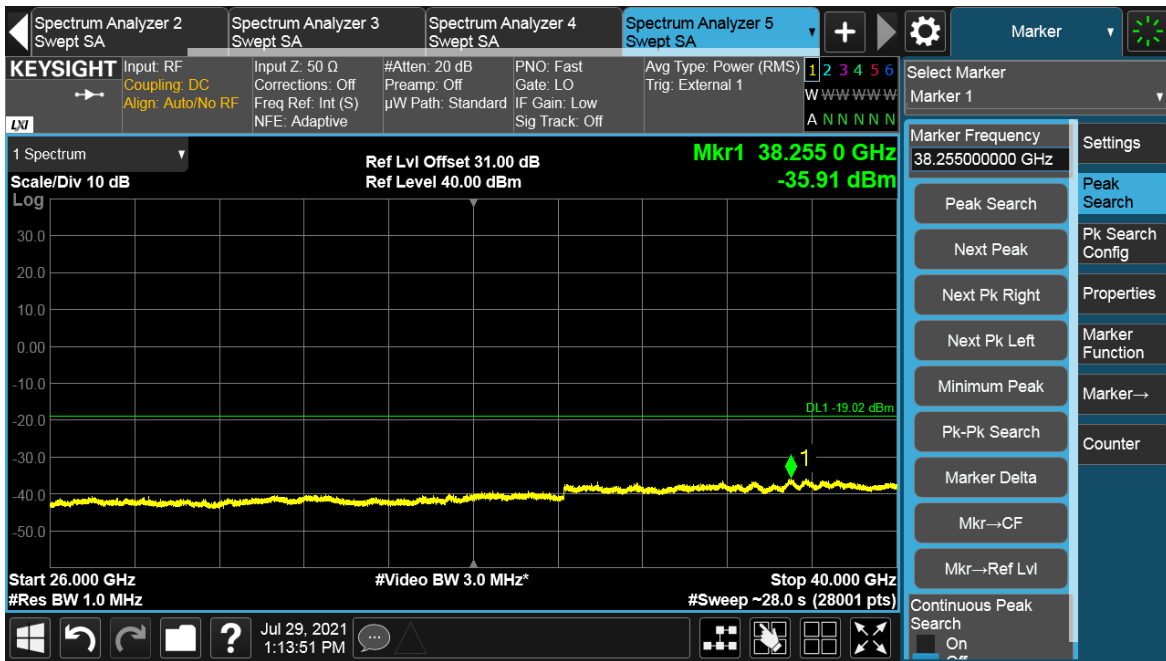

TEST REPORT

Antenna Port	Channel Position	Modulation	Channel Bandwidth (MHz)	RBW (kHz)	Limit (dBm)
B	B	64QAM	30	1000	-19.02
B	T	64QAM	30	1000	-19.02

Channel Position B

TEST REPORT

Total Quality. Assured.

TEST REPORT

Channel Position T

Total Quality. Assured.

TEST REPORT

TEST REPORT

Antenna Port	Channel Position	Modulation	Channel Bandwidth (MHz)	RBW (kHz)	Limit (dBm)
B	B	64QAM	70	1000	-19.02
B	T	64QAM	70	1000	-19.02

Channel Position B