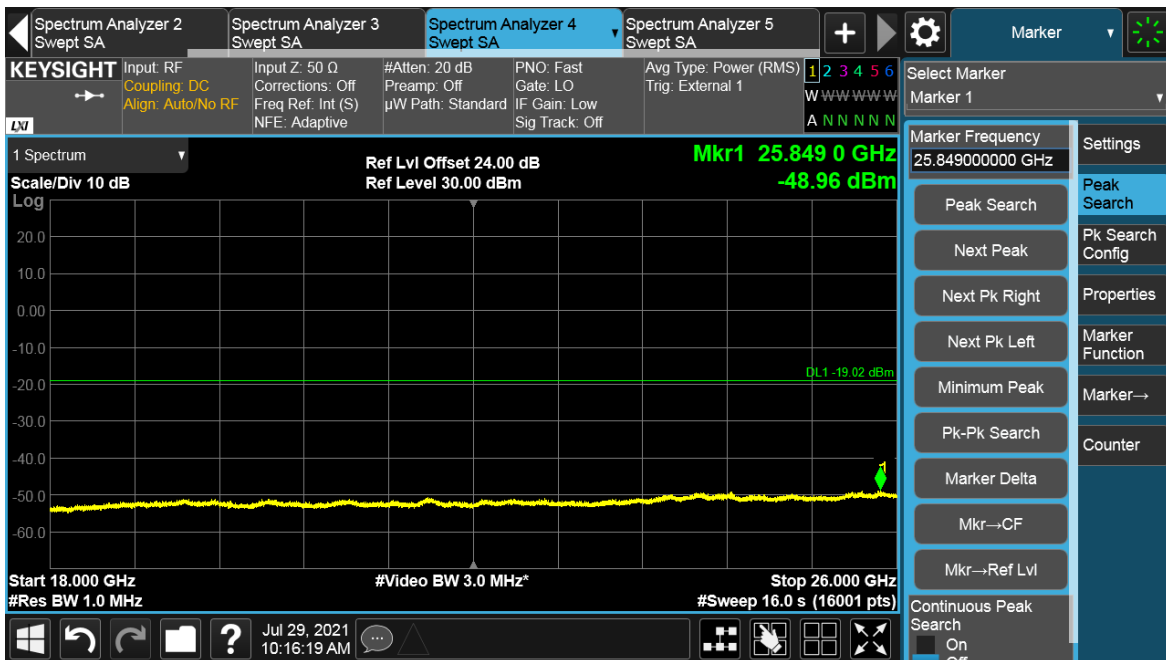

Channel Position T

Total Quality. Assured.

TEST REPORT

TEST REPORT

Antenna Port	Channel Position	Modulation	Channel Bandwidth (MHz)	RBW (kHz)	Limit (dBm)
B	B	64QAM	30	1000	-19.02
B	T	64QAM	30	1000	-19.02

Channel Position B

Total Quality. Assured.

TEST REPORT

Total Quality. Assured.

TEST REPORT

Channel Position T

Total Quality. Assured.

TEST REPORT

TEST REPORT

Antenna Port	Channel Position	Modulation	Channel Bandwidth (MHz)	RBW (kHz)	Limit (dBm)
B	B	64QAM	100	1000	-19.02
B	T	64QAM	100	1000	-19.02

Channel Position B

TEST REPORT

Total Quality. Assured.

TEST REPORT

Channel Position T

Total Quality. Assured.

TEST REPORT

TEST REPORT

NR-MIMO-2C

Antenna Port	Channel Position	Modulation	Channel Bandwidth (MHz)	RBW (kHz)	Limit (dBm)
B	B	64QAM	20	1000	-19.02
B	T	64QAM	20	1000	-19.02