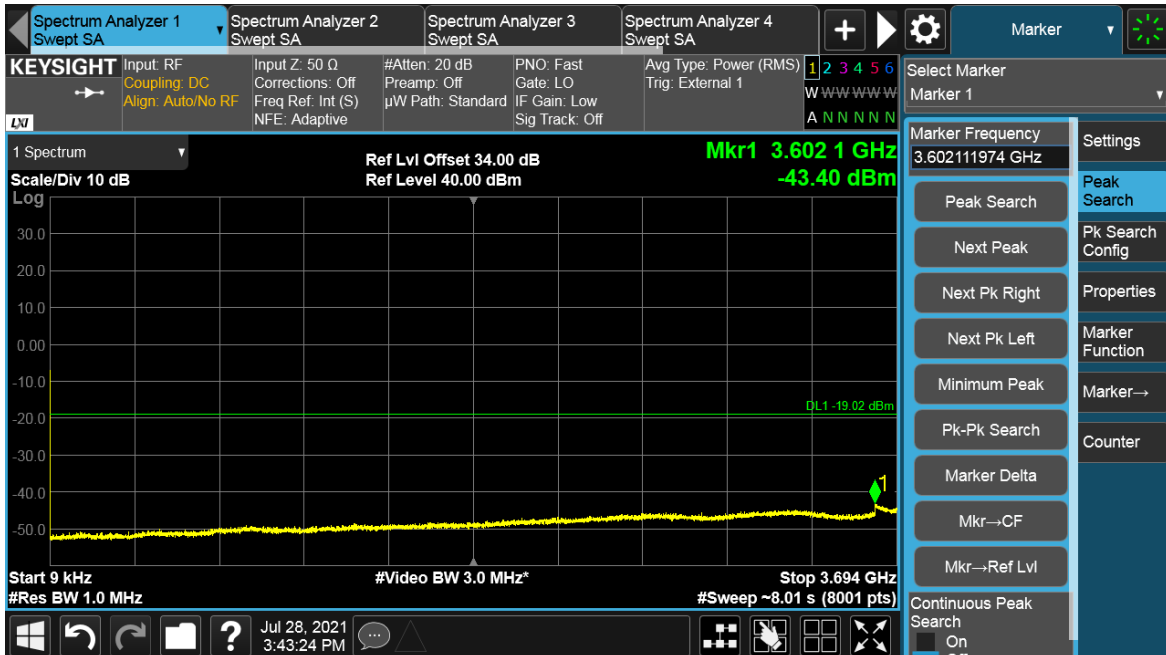

Antenna Port	Channel Position	Modulation	Channel Bandwidth (MHz)	RBW (kHz)	Limit (dBm)
B	B	64QAM	100	1000	-19.02
B	T	64QAM	100	1000	-19.02

Channel Position B

TEST REPORT

Total Quality. Assured.

TEST REPORT

Channel Position T

Total Quality. Assured.

TEST REPORT

TEST REPORT

NR-MIMO-2C

Antenna Port	Channel Position	Modulation	Channel Bandwidth (MHz)	RBW (kHz)	Limit (dBm)
B	B	64QAM	20	1000	-19.02
B	T	64QAM	20	1000	-19.02

Channel Position B

TEST REPORT

Total Quality. Assured.

TEST REPORT

Channel Position T

Total Quality. Assured.

TEST REPORT

Total Quality. Assured.

TEST REPORT

Antenna Port	Channel Position	Modulation	Channel Bandwidth (MHz)	RBW (kHz)	Limit (dBm)
B	B	64QAM	30	1000	-19.02
B	T	64QAM	30	1000	-19.02

Channel Position B

TEST REPORT

Total Quality. Assured.

TEST REPORT