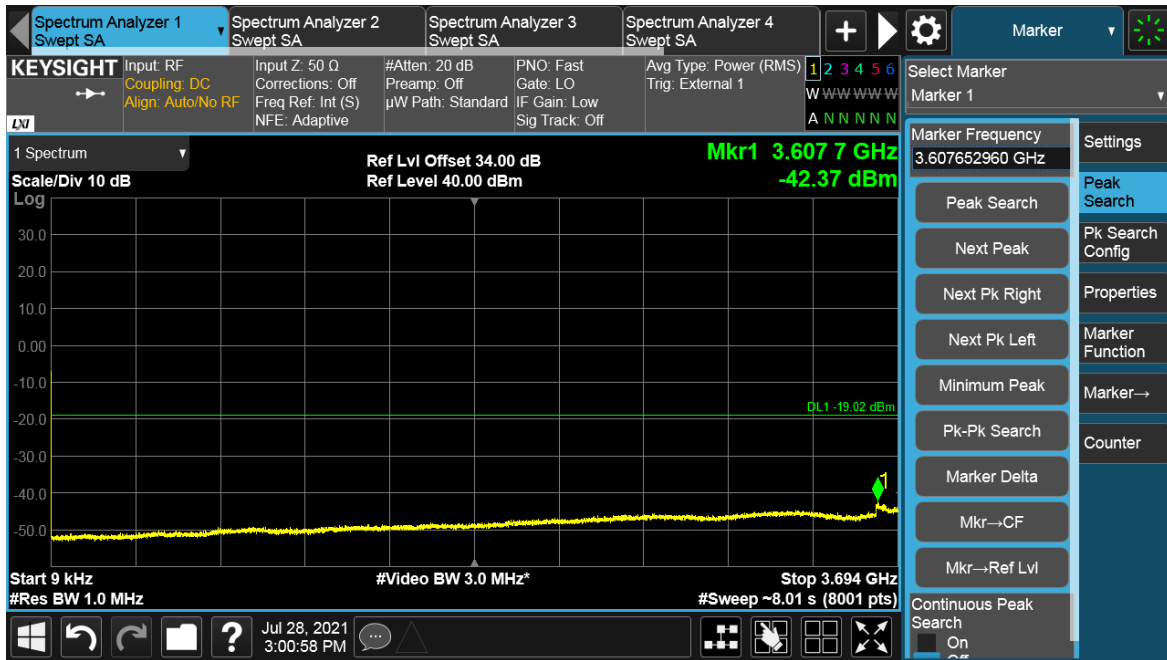

Channel Position T

Total Quality. Assured.

TEST REPORT

TEST REPORT

Antenna Port	Channel Position	Modulation	Channel Bandwidth (MHz)	RBW (kHz)	Limit (dBm)
B	B	64QAM	30	1000	-19.02
B	T	64QAM	30	1000	-19.02

Channel Position B

Total Quality. Assured.

TEST REPORT

Total Quality. Assured.

TEST REPORT

Channel Position T

Total Quality. Assured.

TEST REPORT

TEST REPORT

Antenna Port	Channel Position	Modulation	Channel Bandwidth (MHz)	RBW (kHz)	Limit (dBm)
B	B	64QAM	100	1000	-19.02
B	T	64QAM	100	1000	-19.02

Channel Position B

TEST REPORT

Total Quality. Assured.

TEST REPORT

Channel Position T

Total Quality. Assured.

TEST REPORT

TEST REPORT

NR-MIMO-2C

Antenna Port	Channel Position	Modulation	Channel Bandwidth (MHz)	RBW (kHz)	Limit (dBm)
B	B	64QAM	20	1000	-19.02
B	T	64QAM	20	1000	-19.02