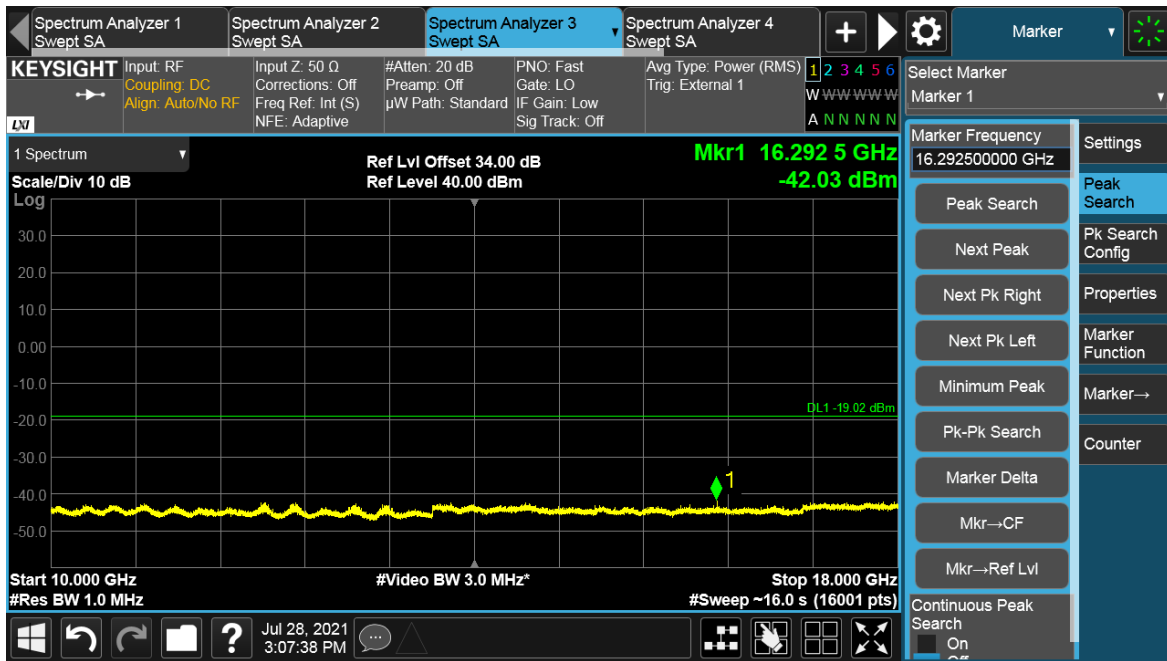

Channel Position T

Total Quality. Assured.

TEST REPORT

TEST REPORT

Antenna Port	Channel Position	Modulation	Channel Bandwidth (MHz)	RBW (kHz)	Limit (dBm)
B	B	64QAM	30	1000	-19.02
B	T	64QAM	30	1000	-19.02

Channel Position B

Total Quality. Assured.

TEST REPORT

Total Quality. Assured.

TEST REPORT

Channel Position T

Total Quality. Assured.

TEST REPORT

TEST REPORT

Antenna Port	Channel Position	Modulation	Channel Bandwidth (MHz)	RBW (kHz)	Limit (dBm)
B	B	64QAM	100	1000	-19.02
B	T	64QAM	100	1000	-19.02

Channel Position B

TEST REPORT

Total Quality. Assured.

TEST REPORT

Channel Position T

Total Quality. Assured.

TEST REPORT

TEST REPORT

NR-MIMO-2C

Antenna Port	Channel Position	Modulation	Channel Bandwidth (MHz)	RBW (kHz)	Limit (dBm)
B	B	64QAM	20	1000	-19.02
B	T	64QAM	20	1000	-19.02