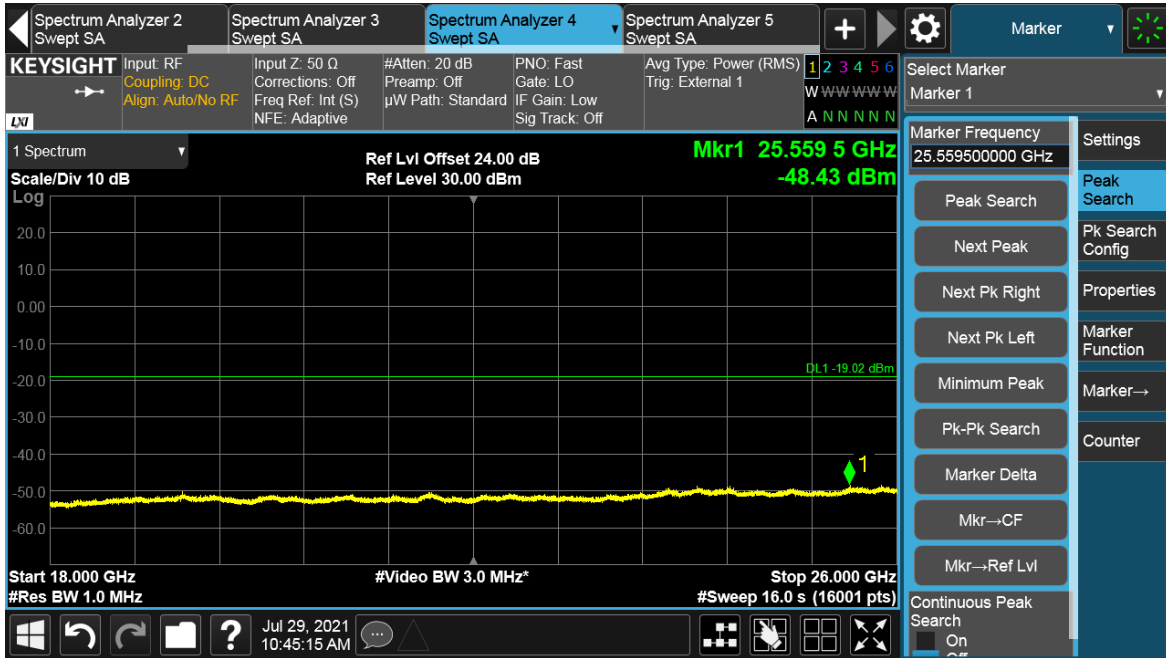

Channel Position T

Total Quality. Assured.

TEST REPORT

TEST REPORT

NR-MIMO-2C

Antenna Port	Channel Position	Modulation	Channel Bandwidth (MHz)	RBW (kHz)	Limit (dBm)
B	B	64QAM	20	1000	-19.02
B	T	64QAM	20	1000	-19.02

Channel Position B

TEST REPORT

Total Quality. Assured.

TEST REPORT

Channel Position T

Total Quality. Assured.

TEST REPORT

Total Quality. Assured.

TEST REPORT

Antenna Port	Channel Position	Modulation	Channel Bandwidth (MHz)	RBW (kHz)	Limit (dBm)
B	B	64QAM	30	1000	-19.02
B	T	64QAM	30	1000	-19.02

Channel Position B

TEST REPORT

Total Quality. Assured.

TEST REPORT