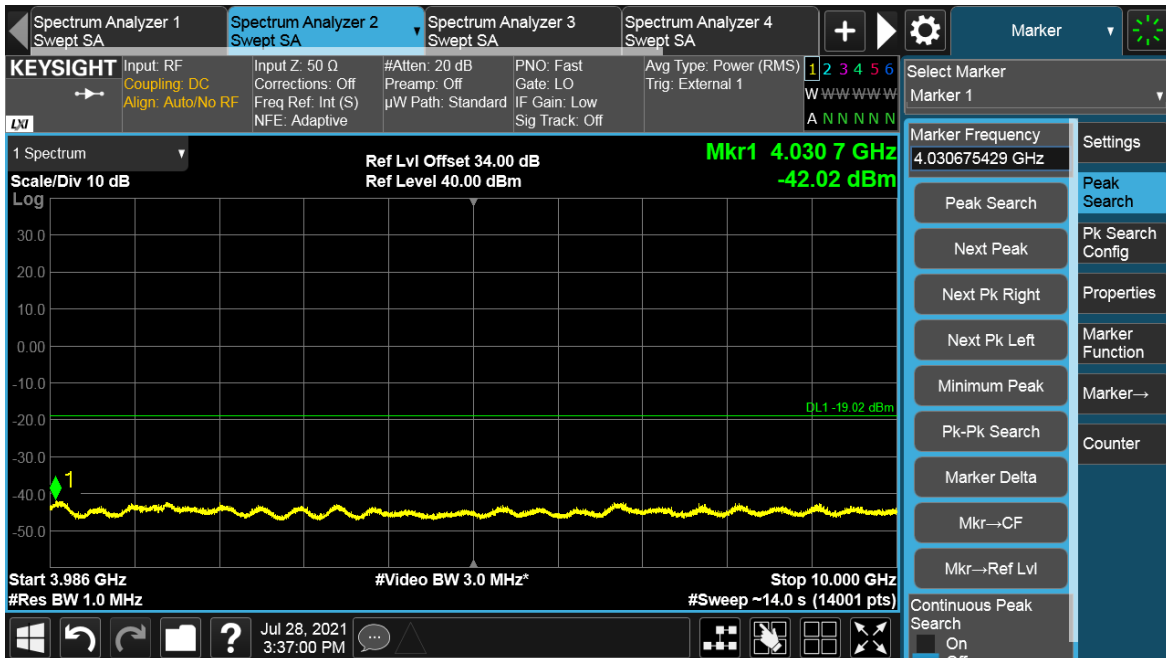

Antenna Port	Channel Position	Modulation	Channel Bandwidth (MHz)	RBW (kHz)	Limit (dBm)
B	B	64QAM	100	1000	-19.02
B	T	64QAM	100	1000	-19.02

Channel Position B

TEST REPORT

Total Quality. Assured.

TEST REPORT

Channel Position T

Total Quality. Assured.

TEST REPORT

TEST REPORT

NR-MIMO-2C

Antenna Port	Channel Position	Modulation	Channel Bandwidth (MHz)	RBW (kHz)	Limit (dBm)
B	B	64QAM	20	1000	-19.02
B	T	64QAM	20	1000	-19.02