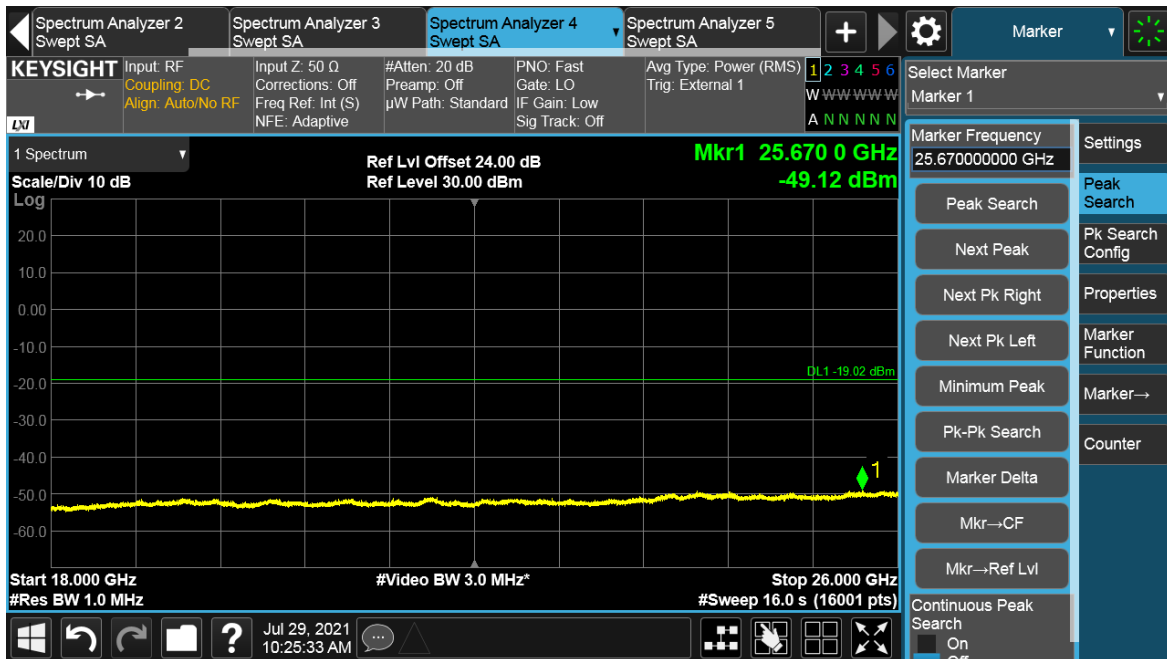

Antenna Port	Channel Position	Modulation	Channel Bandwidth (MHz)	RBW (kHz)	Limit (dBm)
B	B	64QAM	100	1000	-19.02
B	T	64QAM	100	1000	-19.02

Channel Position B

TEST REPORT

Total Quality. Assured.

TEST REPORT

Channel Position T

Total Quality. Assured.

TEST REPORT

TEST REPORT

NR-MIMO-2C

Antenna Port	Channel Position	Modulation	Channel Bandwidth (MHz)	RBW (kHz)	Limit (dBm)
B	B	64QAM	20	1000	-19.02
B	T	64QAM	20	1000	-19.02