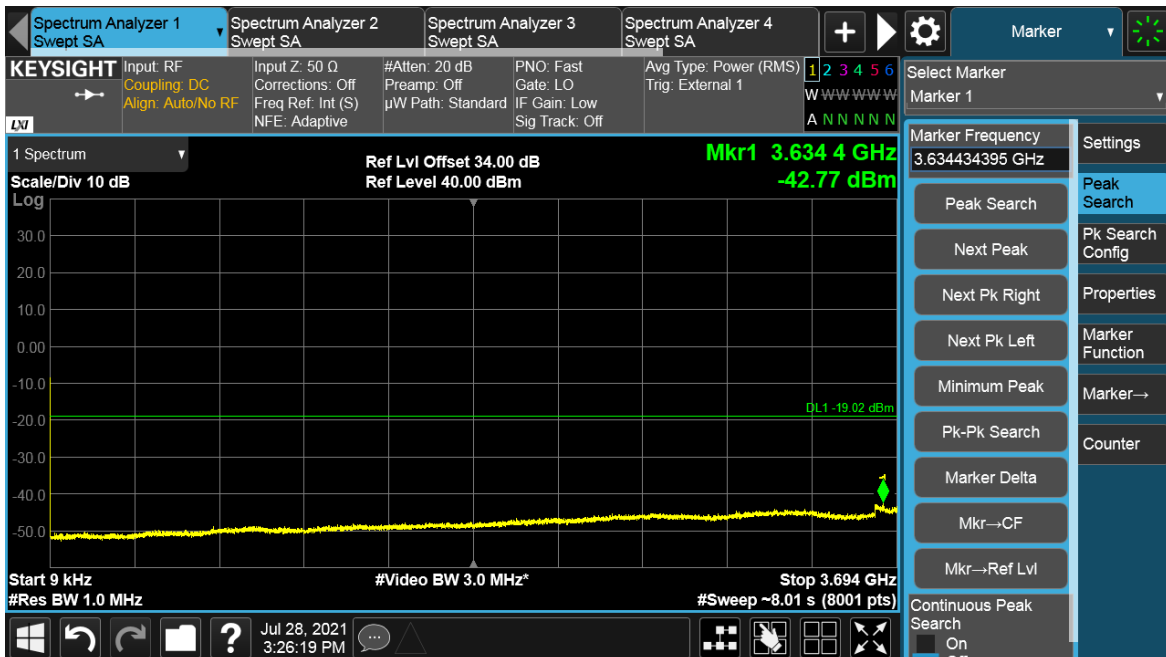

Channel Position T

Total Quality. Assured.

TEST REPORT

TEST REPORT

Antenna Port	Channel Position	Modulation	Channel Bandwidth (MHz)	RBW (kHz)	Limit (dBm)
B	B	64QAM	30	1000	-19.02
B	T	64QAM	30	1000	-19.02

Channel Position B

Total Quality. Assured.

TEST REPORT

Total Quality. Assured.

TEST REPORT

Channel Position T

Total Quality. Assured.

TEST REPORT

TEST REPORT

Antenna Port	Channel Position	Modulation	Channel Bandwidth (MHz)	RBW (kHz)	Limit (dBm)
B	B	64QAM	100	1000	-19.02
B	T	64QAM	100	1000	-19.02

Channel Position B

TEST REPORT

Total Quality. Assured.

TEST REPORT

Channel Position T

Total Quality. Assured.

TEST REPORT

TEST REPORT

NR-MIMO-2C

Antenna Port	Channel Position	Modulation	Channel Bandwidth (MHz)	RBW (kHz)	Limit (dBm)
B	B	64QAM	20	1000	-19.02
B	T	64QAM	20	1000	-19.02