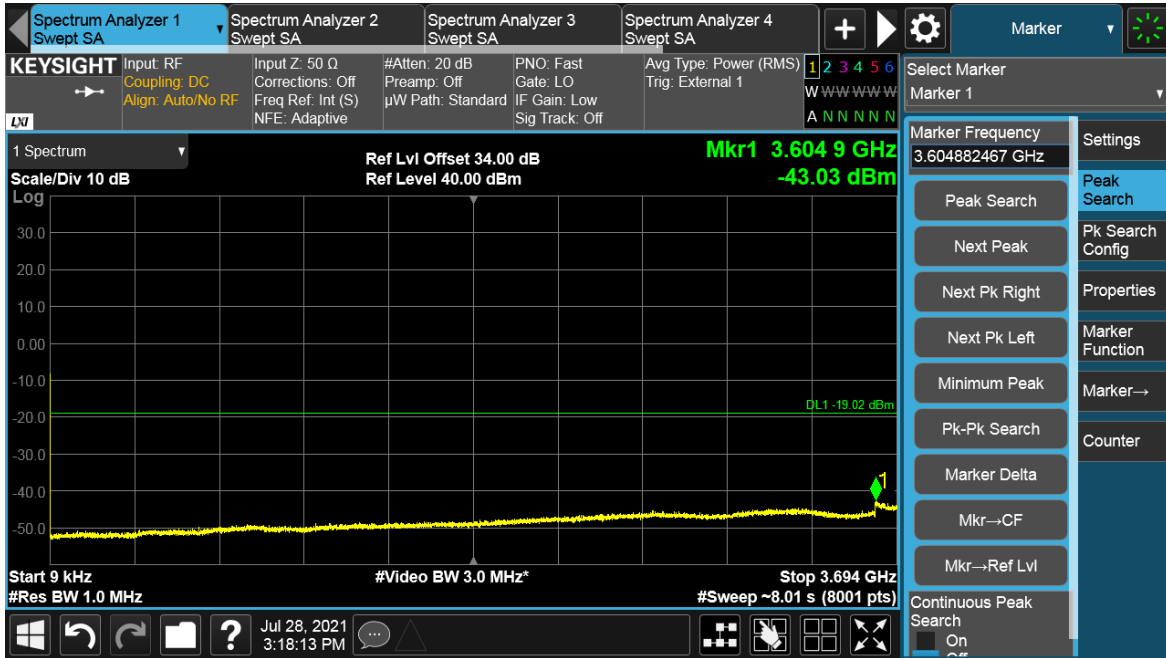

Channel Position T

Total Quality. Assured.

TEST REPORT

TEST REPORT

Antenna Port	Channel Position	Modulation	Channel Bandwidth (MHz)	RBW (kHz)	Limit (dBm)
B	B	64QAM	30	1000	-19.02
B	T	64QAM	30	1000	-19.02

Channel Position B

Total Quality. Assured.

TEST REPORT

Total Quality. Assured.

TEST REPORT

Channel Position T

Total Quality. Assured.

TEST REPORT

TEST REPORT

Antenna Port	Channel Position	Modulation	Channel Bandwidth (MHz)	RBW (kHz)	Limit (dBm)
B	B	64QAM	100	1000	-19.02
B	T	64QAM	100	1000	-19.02

Channel Position B

TEST REPORT

Total Quality. Assured.

TEST REPORT

Channel Position T

Total Quality. Assured.

TEST REPORT

TEST REPORT

NR-MIMO-2C

Antenna Port	Channel Position	Modulation	Channel Bandwidth (MHz)	RBW (kHz)	Limit (dBm)
B	B	64QAM	20	1000	-19.02
B	T	64QAM	20	1000	-19.02