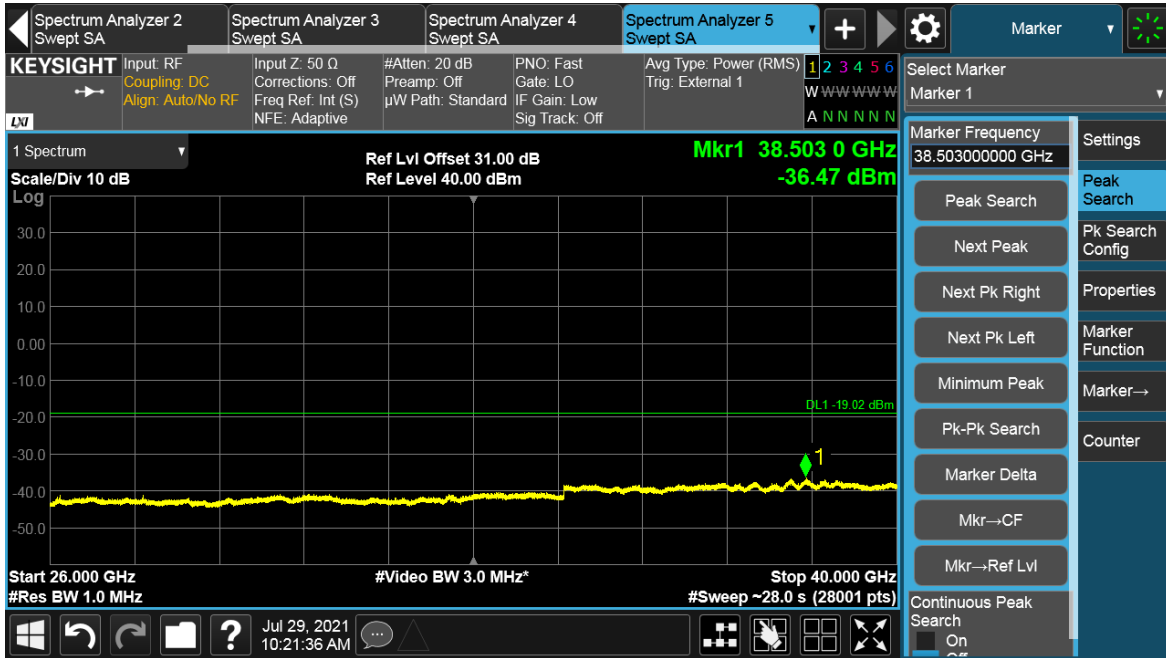

Channel Position T

Total Quality. Assured.

TEST REPORT

TEST REPORT

Antenna Port	Channel Position	Modulation	Channel Bandwidth (MHz)	RBW (kHz)	Limit (dBm)
B	B	64QAM	30	1000	-19.02
B	T	64QAM	30	1000	-19.02

Channel Position B

Total Quality. Assured.

TEST REPORT

Total Quality. Assured.

TEST REPORT

Channel Position T

Total Quality. Assured.

TEST REPORT

TEST REPORT

Antenna Port	Channel Position	Modulation	Channel Bandwidth (MHz)	RBW (kHz)	Limit (dBm)
B	B	64QAM	100	1000	-19.02
B	T	64QAM	100	1000	-19.02

Channel Position B

TEST REPORT

Total Quality. Assured.

TEST REPORT

Channel Position T

Total Quality. Assured.

TEST REPORT

TEST REPORT

NR-MIMO-2C

Antenna Port	Channel Position	Modulation	Channel Bandwidth (MHz)	RBW (kHz)	Limit (dBm)
B	B	64QAM	20	1000	-19.02
B	T	64QAM	20	1000	-19.02