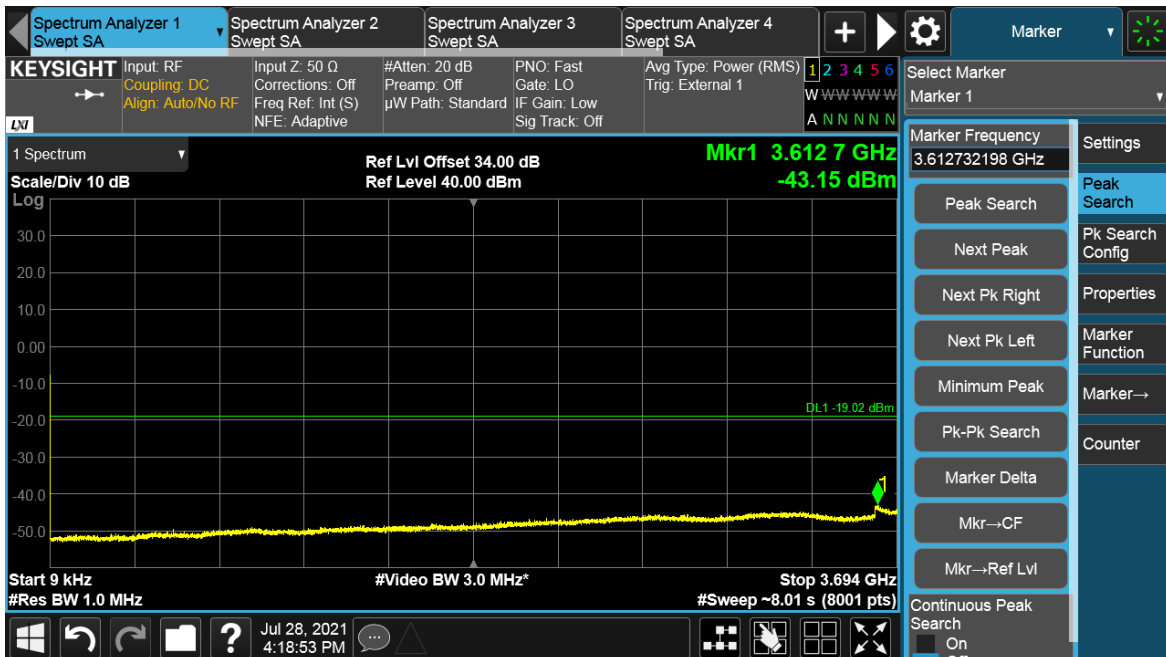

TEST REPORT

Antenna Port	Channel Position	Modulation	Channel Bandwidth (MHz)	RBW (kHz)	Limit (dBm)
B	B	64QAM	30	1000	-19.02
B	T	64QAM	30	1000	-19.02

Channel Position B

TEST REPORT

Total Quality. Assured.

TEST REPORT

Channel Position T

Total Quality. Assured.

TEST REPORT

TEST REPORT

Antenna Port	Channel Position	Modulation	Channel Bandwidth (MHz)	RBW (kHz)	Limit (dBm)
B	B	64QAM	70	1000	-19.02
B	T	64QAM	70	1000	-19.02

Channel Position B