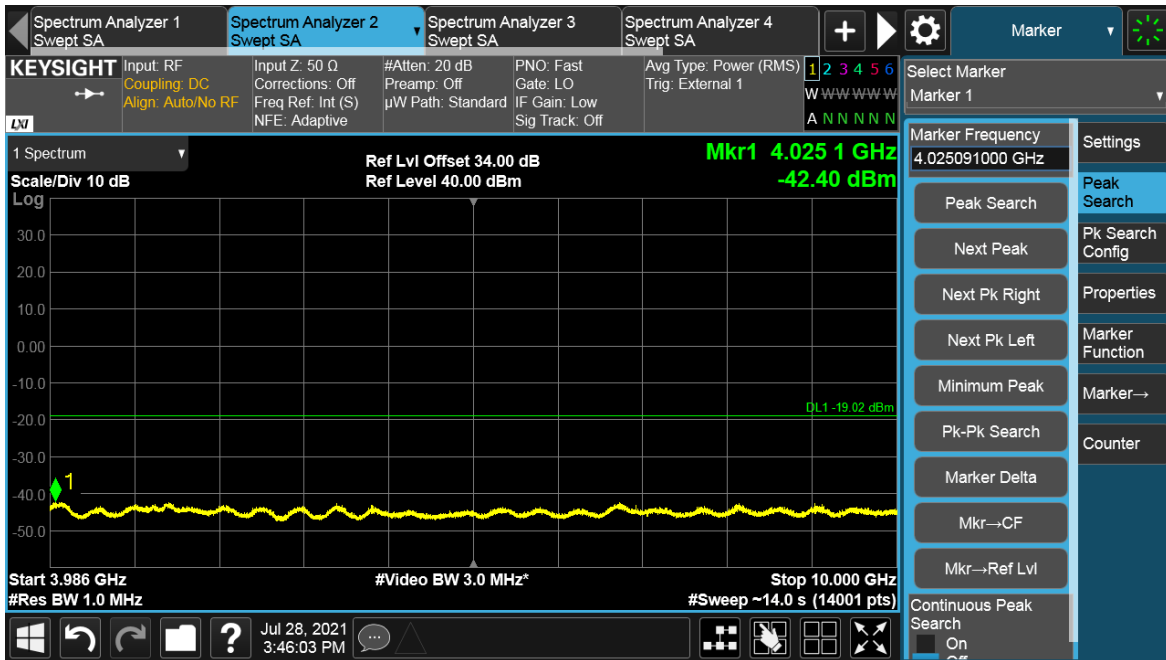

Antenna Port	Channel Position	Modulation	Channel Bandwidth (MHz)	RBW (kHz)	Limit (dBm)
B	B	64QAM	100	1000	-19.02
B	T	64QAM	100	1000	-19.02

Channel Position B

TEST REPORT

Total Quality. Assured.

TEST REPORT

Channel Position T

Total Quality. Assured.

TEST REPORT

TEST REPORT

NR-MIMO-2C

Antenna Port	Channel Position	Modulation	Channel Bandwidth (MHz)	RBW (kHz)	Limit (dBm)
B	B	64QAM	20	1000	-19.02
B	T	64QAM	20	1000	-19.02

Channel Position B

TEST REPORT

Total Quality. Assured.

TEST REPORT

Channel Position T

Total Quality. Assured.

TEST REPORT

Total Quality. Assured.