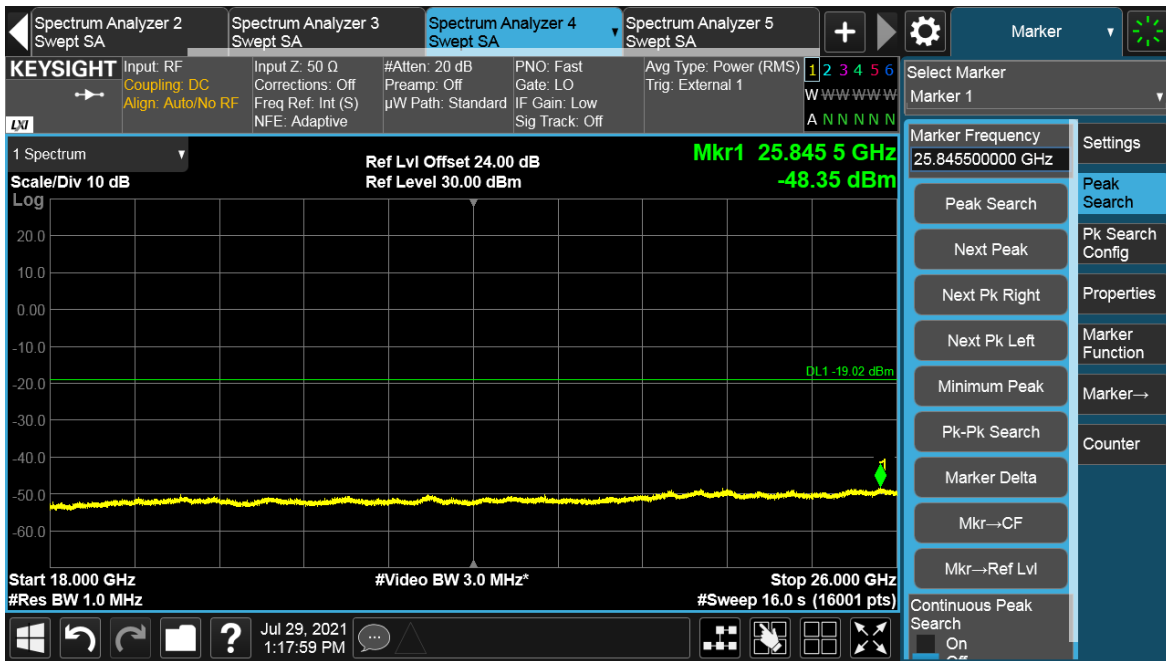

Total Quality. Assured.

TEST REPORT