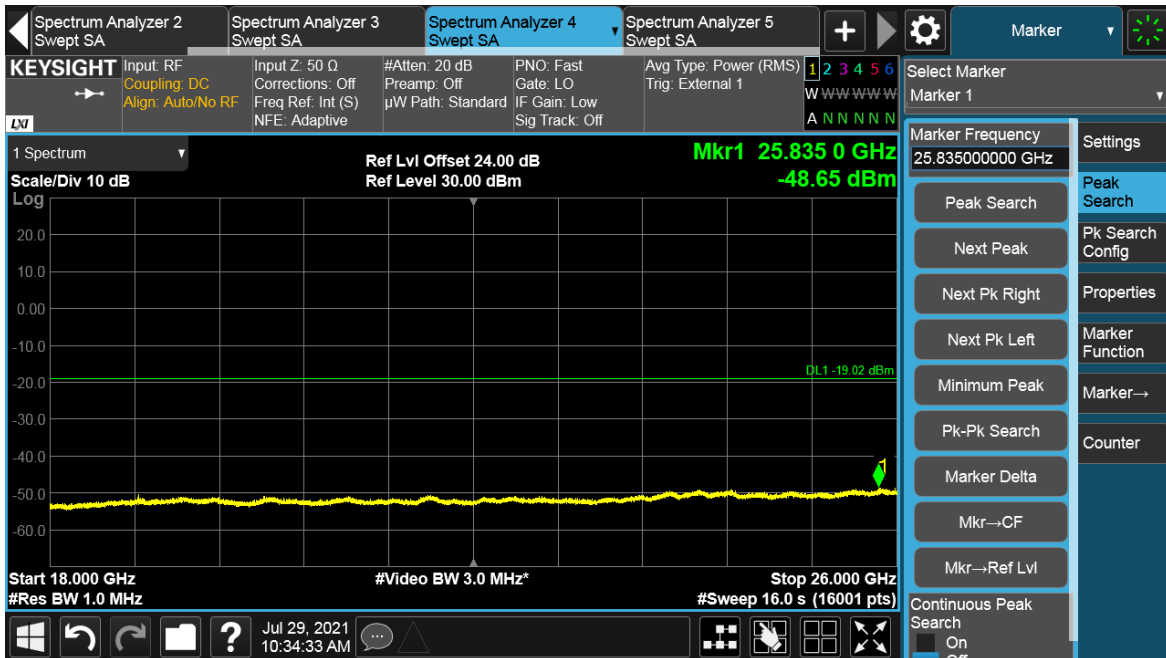

Antenna Port	Channel Position	Modulation	Channel Bandwidth (MHz)	RBW (kHz)	Limit (dBm)
B	B	64QAM	100	1000	-19.02
B	T	64QAM	100	1000	-19.02

Channel Position B

TEST REPORT

Total Quality. Assured.

TEST REPORT

Channel Position T

Total Quality. Assured.

TEST REPORT

TEST REPORT

NR-MIMO-2C

Antenna Port	Channel Position	Modulation	Channel Bandwidth (MHz)	RBW (kHz)	Limit (dBm)
B	B	64QAM	20	1000	-19.02
B	T	64QAM	20	1000	-19.02