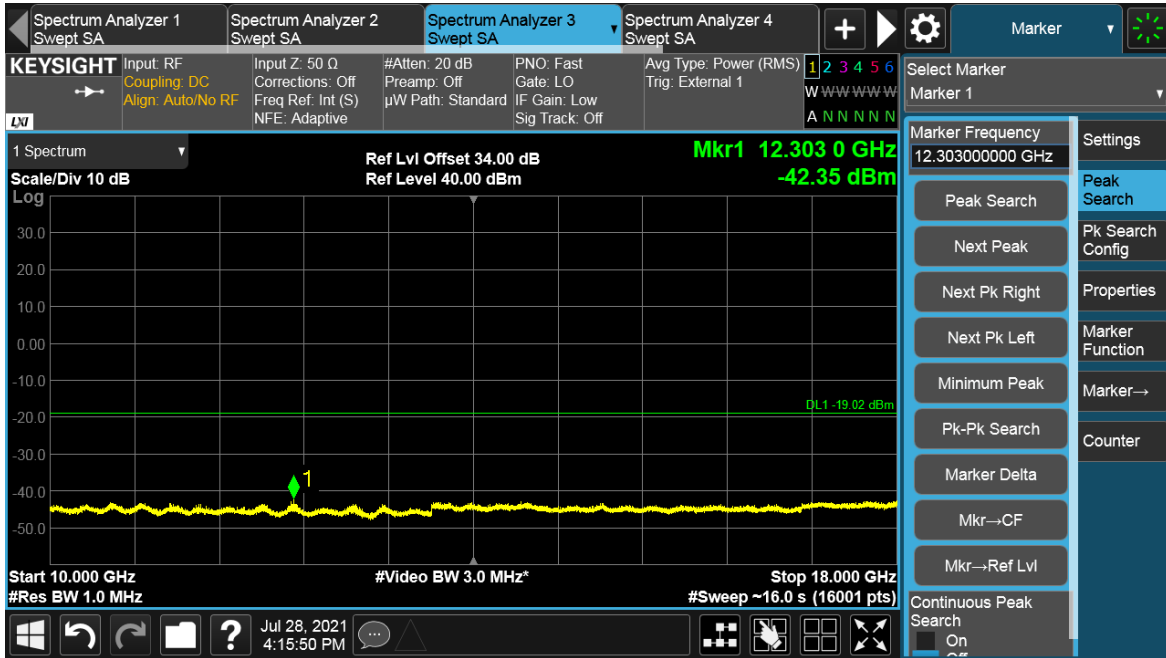

Channel Position T

Total Quality. Assured.

TEST REPORT

TEST REPORT

NR-MIMO-2C

Antenna Port	Channel Position	Modulation	Channel Bandwidth (MHz)	RBW (kHz)	Limit (dBm)
B	B	64QAM	20	1000	-19.02
B	T	64QAM	20	1000	-19.02

TEST REPORT

Antenna Port	Channel Position	Modulation	Channel Bandwidth (MHz)	RBW (kHz)	Limit (dBm)
B	B	64QAM	30	1000	-19.02
B	T	64QAM	30	1000	-19.02

Channel Position B

TEST REPORT

Total Quality. Assured.

TEST REPORT

Channel Position T

Total Quality. Assured.

TEST REPORT

TEST REPORT

Antenna Port	Channel Position	Modulation	Channel Bandwidth (MHz)	RBW (kHz)	Limit (dBm)
B	B	64QAM	70	1000	-19.02
B	T	64QAM	70	1000	-19.02

Channel Position B