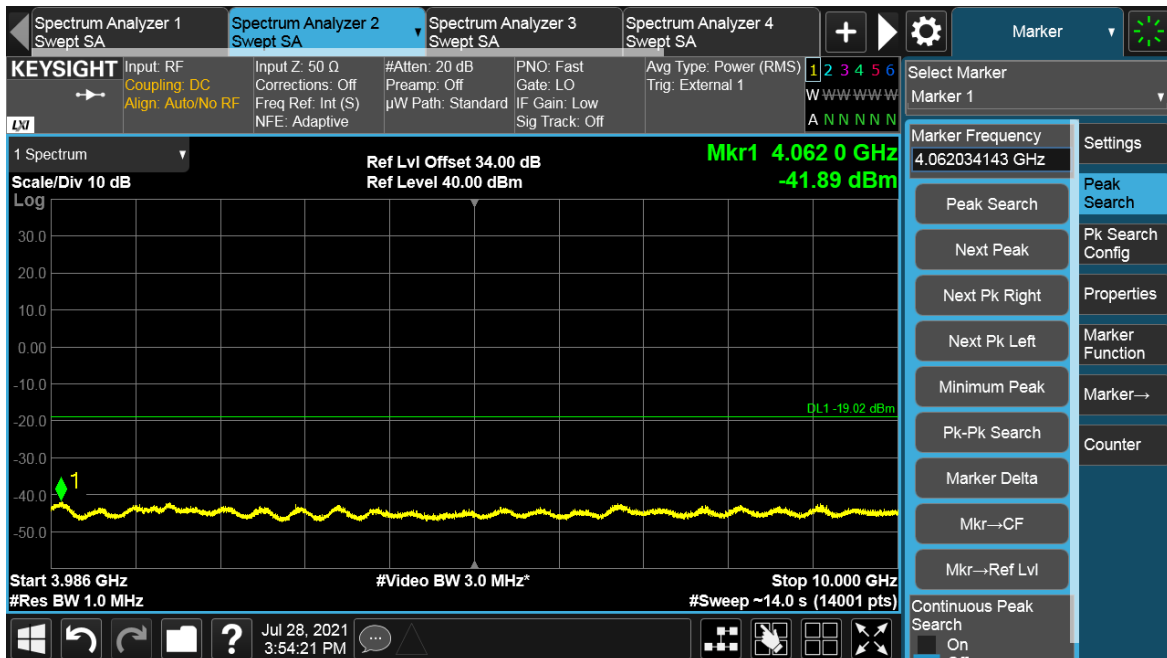

Channel Position T

Total Quality. Assured.

TEST REPORT

TEST REPORT

NR-MIMO-2C

Antenna Port	Channel Position	Modulation	Channel Bandwidth (MHz)	RBW (kHz)	Limit (dBm)
B	B	64QAM	20	1000	-19.02
B	T	64QAM	20	1000	-19.02

Channel Position B

TEST REPORT

Total Quality. Assured.

TEST REPORT

Channel Position T

Total Quality. Assured.

TEST REPORT

Total Quality. Assured.

TEST REPORT

Antenna Port	Channel Position	Modulation	Channel Bandwidth (MHz)	RBW (kHz)	Limit (dBm)
B	B	64QAM	30	1000	-19.02
B	T	64QAM	30	1000	-19.02

Channel Position B

TEST REPORT

Total Quality. Assured.

TEST REPORT