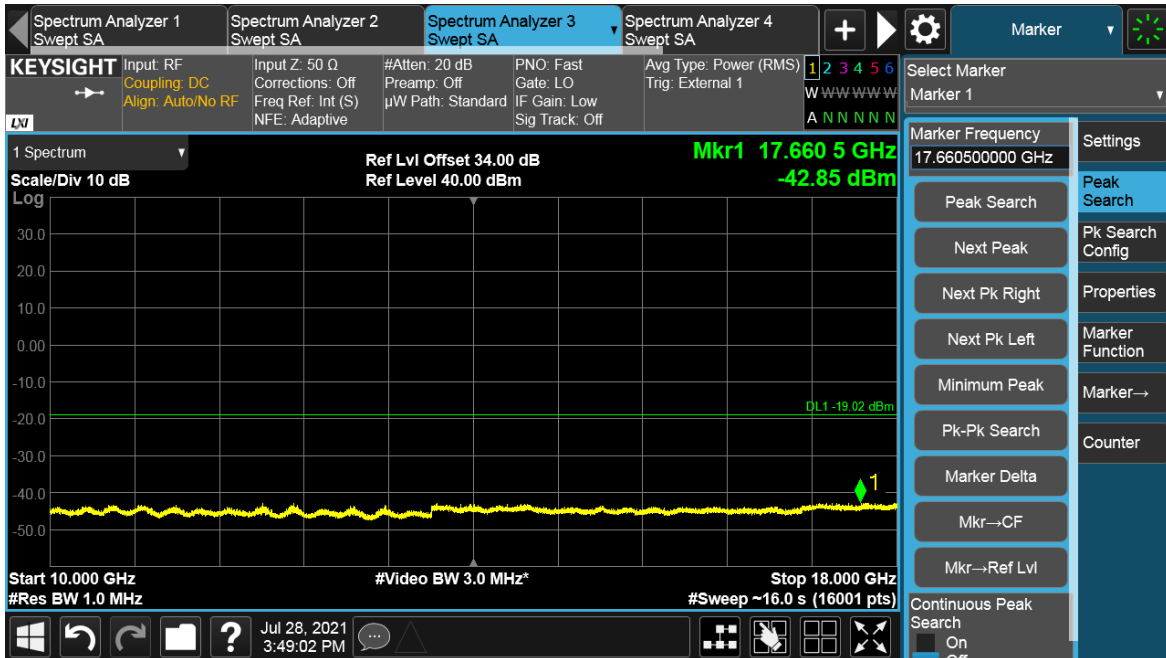

Antenna Port	Channel Position	Modulation	Channel Bandwidth (MHz)	RBW (kHz)	Limit (dBm)
B	B	64QAM	100	1000	-19.02
B	T	64QAM	100	1000	-19.02

Channel Position B

TEST REPORT

Total Quality. Assured.

TEST REPORT

Channel Position T

Total Quality. Assured.

TEST REPORT

TEST REPORT

NR-MIMO-2C

Antenna Port	Channel Position	Modulation	Channel Bandwidth (MHz)	RBW (kHz)	Limit (dBm)
B	B	64QAM	20	1000	-19.02
B	T	64QAM	20	1000	-19.02

Channel Position B

TEST REPORT

Total Quality. Assured.

TEST REPORT

Channel Position T

Total Quality. Assured.

TEST REPORT

Total Quality. Assured.