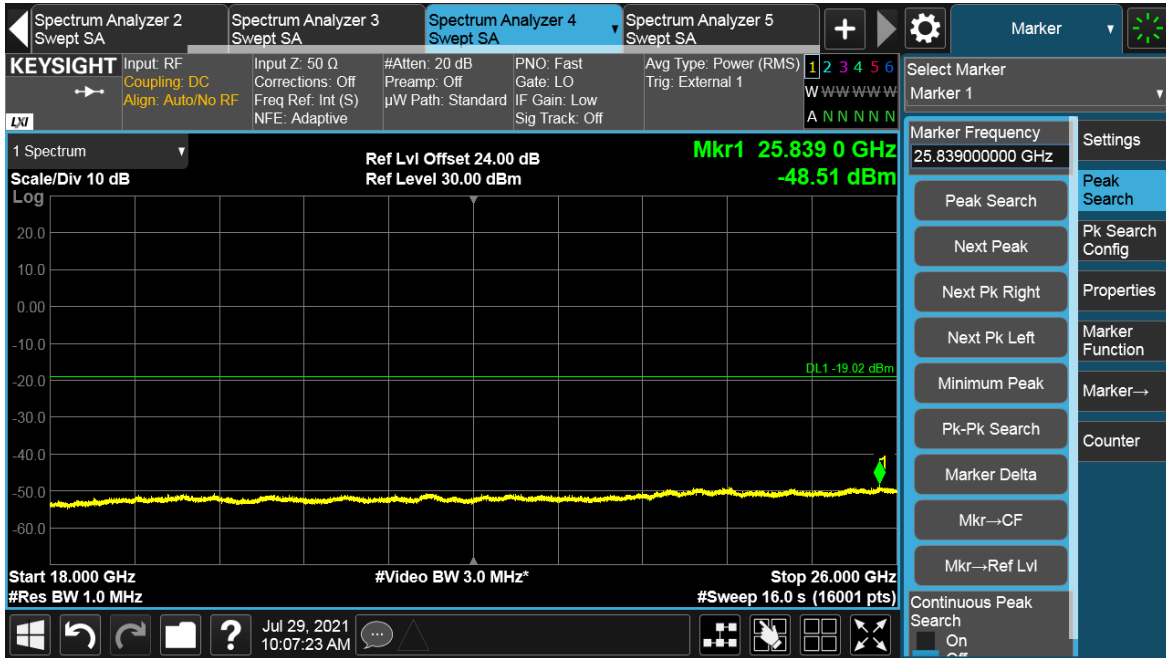

Channel Position T

Total Quality. Assured.

TEST REPORT

TEST REPORT

Antenna Port	Channel Position	Modulation	Channel Bandwidth (MHz)	RBW (kHz)	Limit (dBm)
B	B	64QAM	30	1000	-19.02
B	T	64QAM	30	1000	-19.02

Channel Position B

Total Quality. Assured.

TEST REPORT

Total Quality. Assured.

TEST REPORT

Channel Position T

Total Quality. Assured.

TEST REPORT

TEST REPORT

Antenna Port	Channel Position	Modulation	Channel Bandwidth (MHz)	RBW (kHz)	Limit (dBm)
B	B	64QAM	100	1000	-19.02
B	T	64QAM	100	1000	-19.02

Channel Position B

TEST REPORT

Total Quality. Assured.

TEST REPORT

Channel Position T

Total Quality. Assured.

TEST REPORT

TEST REPORT

NR-MIMO-2C

Antenna Port	Channel Position	Modulation	Channel Bandwidth (MHz)	RBW (kHz)	Limit (dBm)
B	B	64QAM	20	1000	-19.02
B	T	64QAM	20	1000	-19.02