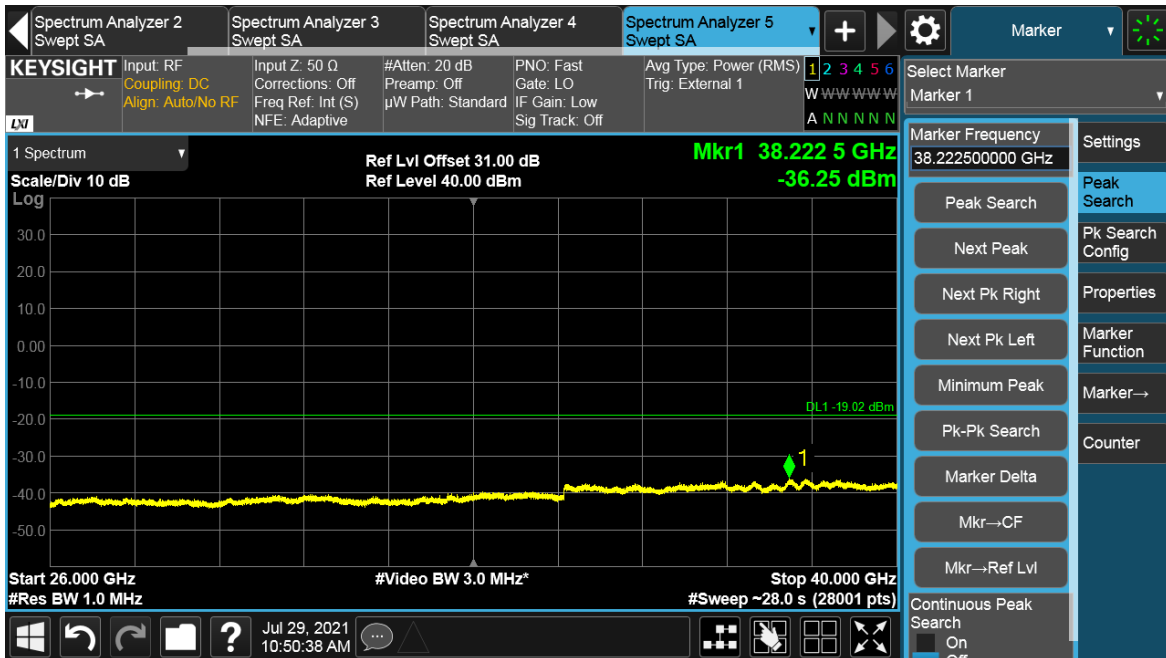

Channel Position T

Total Quality. Assured.

TEST REPORT

TEST REPORT

NR-MIMO-2C

Antenna Port	Channel Position	Modulation	Channel Bandwidth (MHz)	RBW (kHz)	Limit (dBm)
B	B	64QAM	20	1000	-19.02
B	T	64QAM	20	1000	-19.02

Channel Position B

TEST REPORT

Total Quality. Assured.

TEST REPORT

Channel Position T

Total Quality. Assured.

TEST REPORT

Total Quality. Assured.

TEST REPORT

Antenna Port	Channel Position	Modulation	Channel Bandwidth (MHz)	RBW (kHz)	Limit (dBm)
B	B	64QAM	30	1000	-19.02
B	T	64QAM	30	1000	-19.02

Channel Position B

TEST REPORT

Total Quality. Assured.

TEST REPORT