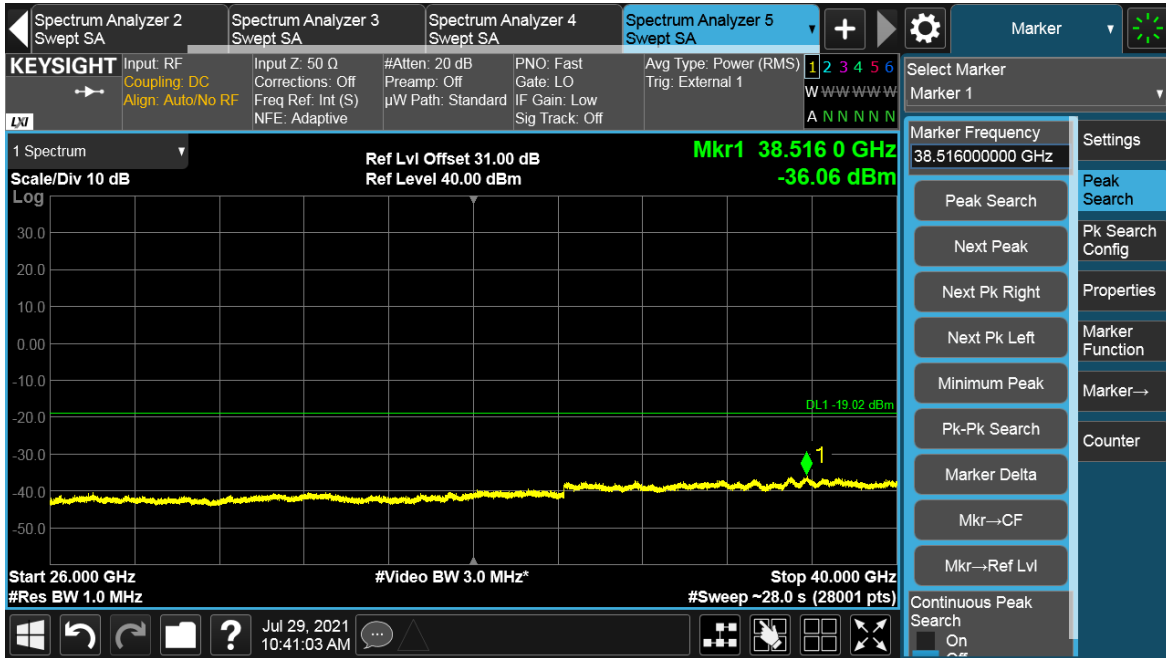

Antenna Port	Channel Position	Modulation	Channel Bandwidth (MHz)	RBW (kHz)	Limit (dBm)
B	B	64QAM	100	1000	-19.02
B	T	64QAM	100	1000	-19.02

Channel Position B

TEST REPORT

Total Quality. Assured.

TEST REPORT

Channel Position T

Total Quality. Assured.

TEST REPORT

TEST REPORT

NR-MIMO-2C

Antenna Port	Channel Position	Modulation	Channel Bandwidth (MHz)	RBW (kHz)	Limit (dBm)
B	B	64QAM	20	1000	-19.02
B	T	64QAM	20	1000	-19.02

Channel Position B

TEST REPORT

Total Quality. Assured.

TEST REPORT

Channel Position T

Total Quality. Assured.

TEST REPORT

Total Quality. Assured.