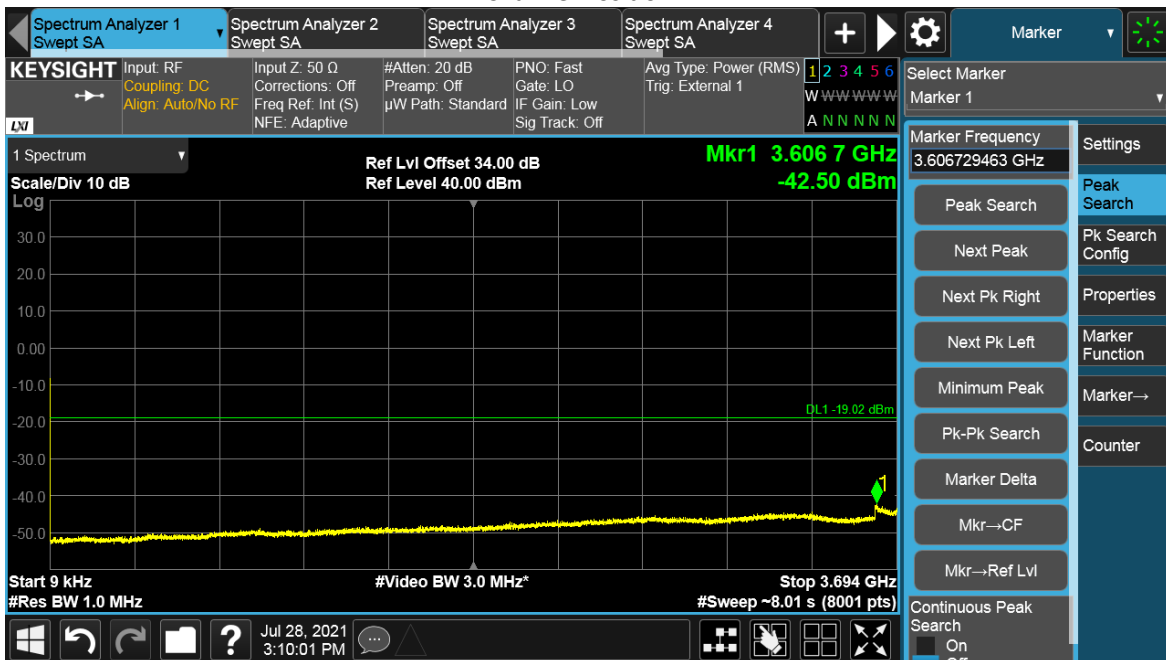

Channel Position T

Total Quality. Assured.

TEST REPORT

TEST REPORT

Antenna Port	Channel Position	Modulation	Channel Bandwidth (MHz)	RBW (kHz)	Limit (dBm)
B	B	64QAM	30	1000	-19.02
B	T	64QAM	30	1000	-19.02

Channel Position B

Total Quality. Assured.

TEST REPORT

Total Quality. Assured.

TEST REPORT

Channel Position T

Total Quality. Assured.

TEST REPORT

TEST REPORT

Antenna Port	Channel Position	Modulation	Channel Bandwidth (MHz)	RBW (kHz)	Limit (dBm)
B	B	64QAM	100	1000	-19.02
B	T	64QAM	100	1000	-19.02

Channel Position B

TEST REPORT

Total Quality. Assured.

TEST REPORT

Channel Position T

Total Quality. Assured.

TEST REPORT

TEST REPORT

NR-MIMO-2C

Antenna Port	Channel Position	Modulation	Channel Bandwidth (MHz)	RBW (kHz)	Limit (dBm)
B	B	64QAM	20	1000	-19.02
B	T	64QAM	20	1000	-19.02