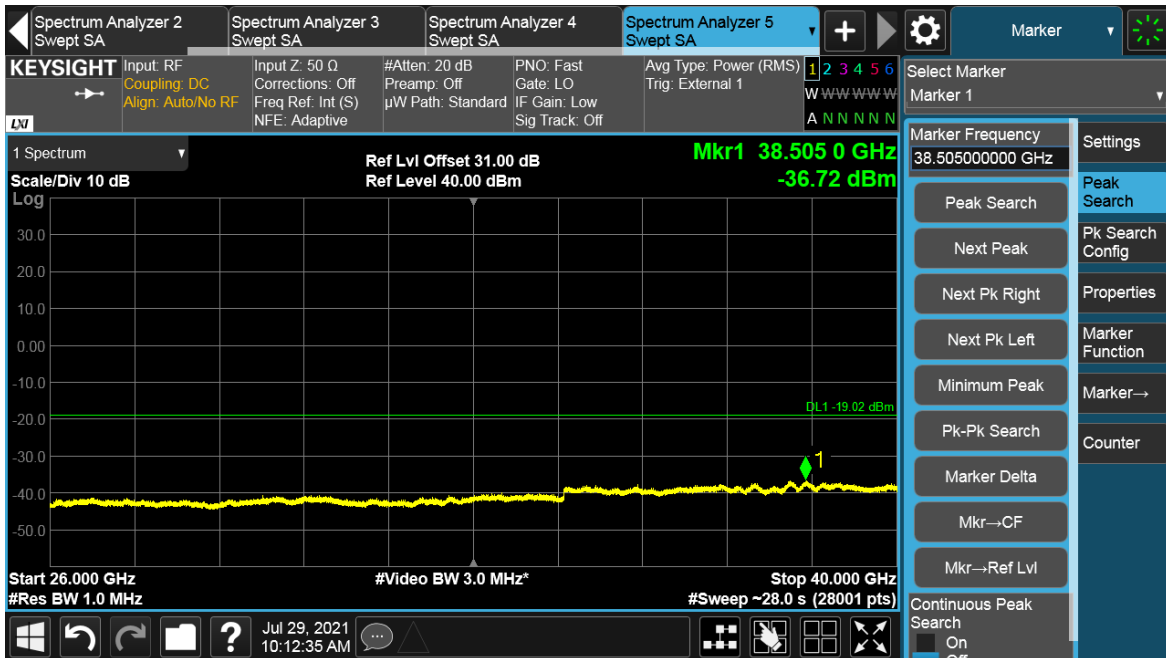

Channel Position T

Total Quality. Assured.

TEST REPORT

TEST REPORT

Antenna Port	Channel Position	Modulation	Channel Bandwidth (MHz)	RBW (kHz)	Limit (dBm)
B	B	64QAM	30	1000	-19.02
B	T	64QAM	30	1000	-19.02

Channel Position B

Total Quality. Assured.

TEST REPORT

Total Quality. Assured.

TEST REPORT

Channel Position T

Total Quality. Assured.

TEST REPORT

TEST REPORT

Antenna Port	Channel Position	Modulation	Channel Bandwidth (MHz)	RBW (kHz)	Limit (dBm)
B	B	64QAM	100	1000	-19.02
B	T	64QAM	100	1000	-19.02

Channel Position B

TEST REPORT

Total Quality. Assured.

TEST REPORT

Channel Position T

Total Quality. Assured.

TEST REPORT

TEST REPORT

NR-MIMO-2C

Antenna Port	Channel Position	Modulation	Channel Bandwidth (MHz)	RBW (kHz)	Limit (dBm)
B	B	64QAM	20	1000	-19.02
B	T	64QAM	20	1000	-19.02