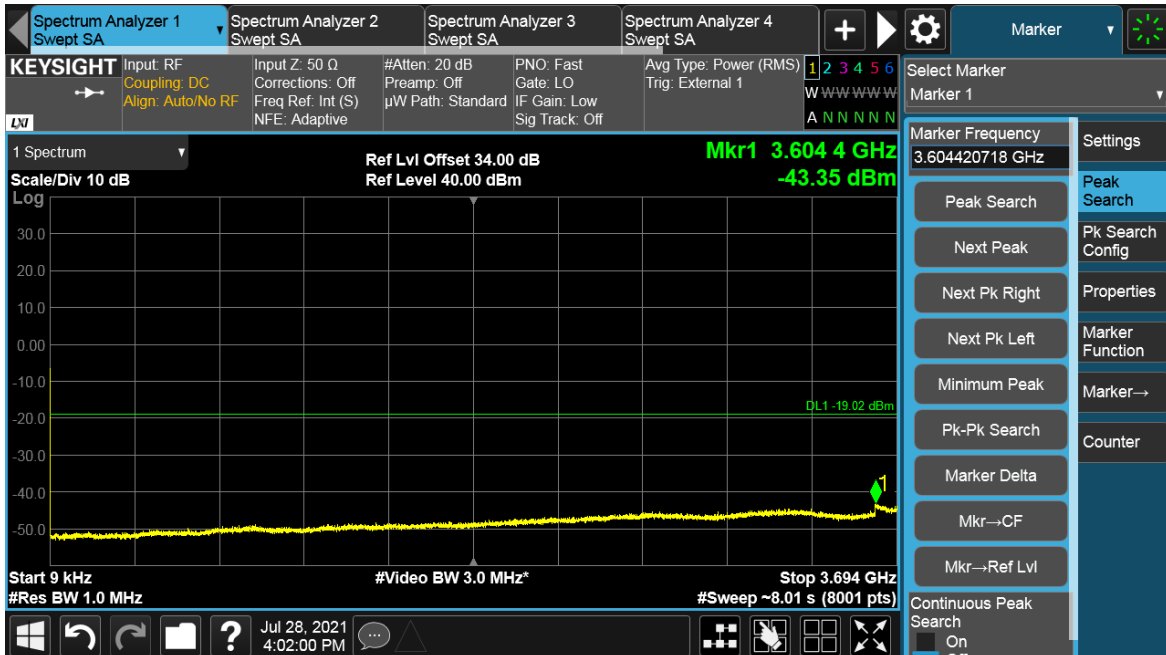

Channel Position T

Total Quality. Assured.

TEST REPORT

TEST REPORT

NR-MIMO-2C

Antenna Port	Channel Position	Modulation	Channel Bandwidth (MHz)	RBW (kHz)	Limit (dBm)
B	B	64QAM	20	1000	-19.02
B	T	64QAM	20	1000	-19.02

Channel Position B

TEST REPORT

Total Quality. Assured.

TEST REPORT

Channel Position T

Total Quality. Assured.

TEST REPORT

Total Quality. Assured.

TEST REPORT

Antenna Port	Channel Position	Modulation	Channel Bandwidth (MHz)	RBW (kHz)	Limit (dBm)
B	B	64QAM	30	1000	-19.02
B	T	64QAM	30	1000	-19.02

Channel Position B

TEST REPORT

Total Quality. Assured.

TEST REPORT

Channel Position T

Total Quality. Assured.

TEST REPORT

TEST REPORT

Antenna Port	Channel Position	Modulation	Channel Bandwidth (MHz)	RBW (kHz)	Limit (dBm)
B	B	64QAM	70	1000	-19.02
B	T	64QAM	70	1000	-19.02

Channel Position B