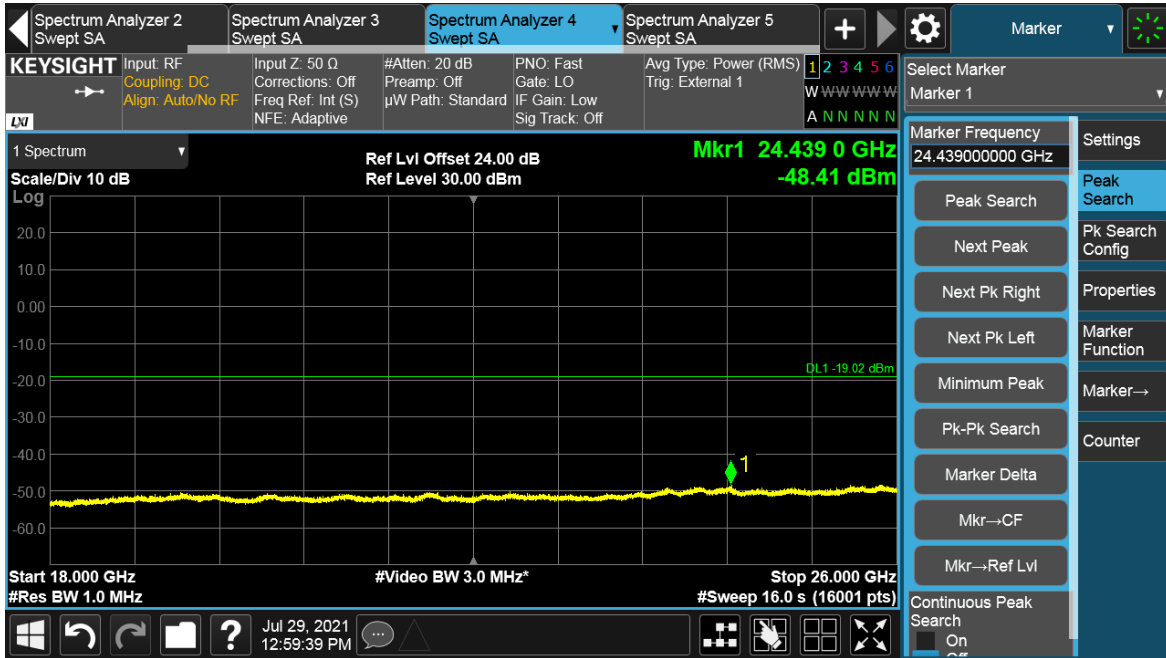

TEST REPORT

Antenna Port	Channel Position	Modulation	Channel Bandwidth (MHz)	RBW (kHz)	Limit (dBm)
B	B	64QAM	30	1000	-19.02
B	T	64QAM	30	1000	-19.02

Channel Position B

TEST REPORT

Total Quality. Assured.

TEST REPORT

Channel Position T

Total Quality. Assured.

TEST REPORT

TEST REPORT

Antenna Port	Channel Position	Modulation	Channel Bandwidth (MHz)	RBW (kHz)	Limit (dBm)
B	B	64QAM	70	1000	-19.02
B	T	64QAM	70	1000	-19.02

Channel Position B