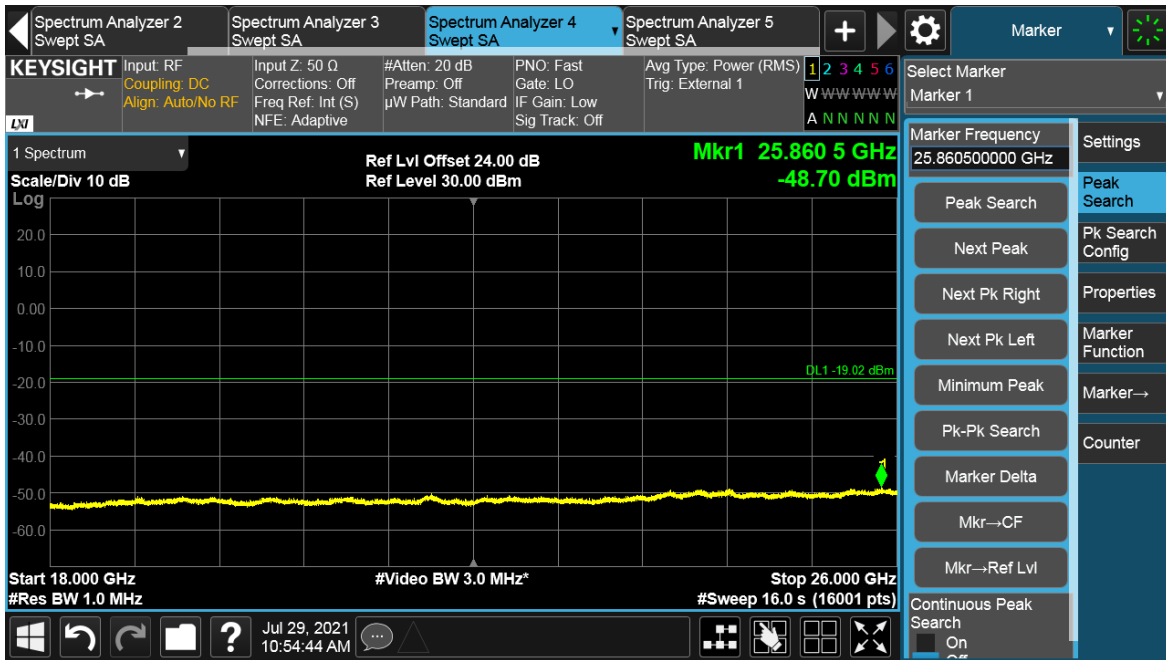

Channel Position T

Total Quality. Assured.

TEST REPORT

TEST REPORT

NR-MIMO-2C

Antenna Port	Channel Position	Modulation	Channel Bandwidth (MHz)	RBW (kHz)	Limit (dBm)
B	B	64QAM	20	1000	-19.02
B	T	64QAM	20	1000	-19.02

Channel Position B

TEST REPORT

Total Quality. Assured.

TEST REPORT

Channel Position T

Total Quality. Assured.

TEST REPORT

Total Quality. Assured.

TEST REPORT

Antenna Port	Channel Position	Modulation	Channel Bandwidth (MHz)	RBW (kHz)	Limit (dBm)
B	B	64QAM	30	1000	-19.02
B	T	64QAM	30	1000	-19.02

Channel Position B

TEST REPORT

Total Quality. Assured.

TEST REPORT

Channel Position T

Total Quality. Assured.

TEST REPORT

TEST REPORT

Antenna Port	Channel Position	Modulation	Channel Bandwidth (MHz)	RBW (kHz)	Limit (dBm)
B	B	64QAM	70	1000	-19.02
B	T	64QAM	70	1000	-19.02

Channel Position B