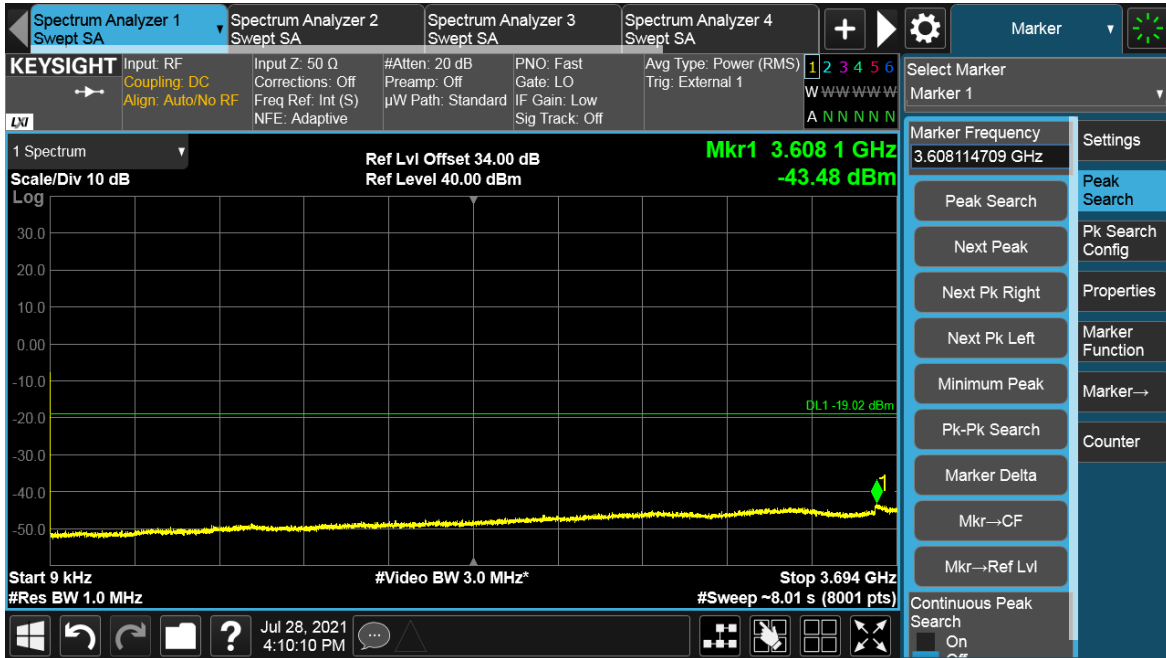

TEST REPORT

Antenna Port	Channel Position	Modulation	Channel Bandwidth (MHz)	RBW (kHz)	Limit (dBm)
B	B	64QAM	30	1000	-19.02
B	T	64QAM	30	1000	-19.02

Channel Position B

TEST REPORT

Total Quality. Assured.

TEST REPORT

Channel Position T

Total Quality. Assured.

TEST REPORT

TEST REPORT

Antenna Port	Channel Position	Modulation	Channel Bandwidth (MHz)	RBW (kHz)	Limit (dBm)
B	B	64QAM	70	1000	-19.02
B	T	64QAM	70	1000	-19.02

Channel Position B