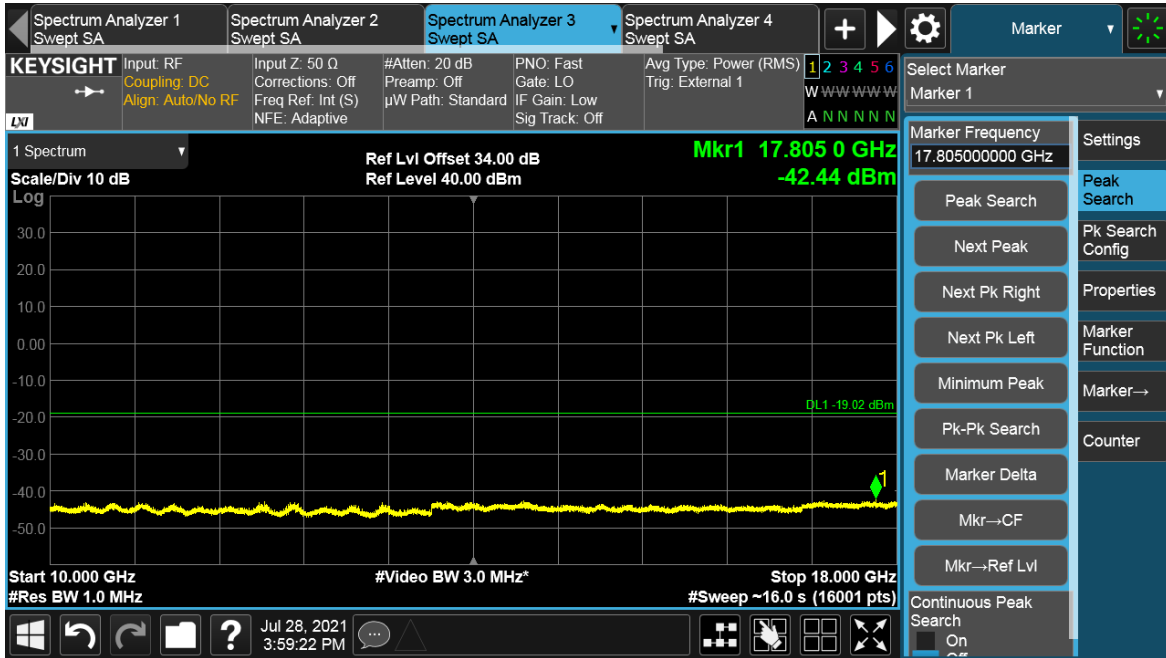

Channel Position T

Total Quality. Assured.

TEST REPORT

TEST REPORT

NR-MIMO-2C

Antenna Port	Channel Position	Modulation	Channel Bandwidth (MHz)	RBW (kHz)	Limit (dBm)
B	B	64QAM	20	1000	-19.02
B	T	64QAM	20	1000	-19.02

Channel Position B

TEST REPORT

Total Quality. Assured.

TEST REPORT

Channel Position T

Total Quality. Assured.

TEST REPORT

Total Quality. Assured.

TEST REPORT

Antenna Port	Channel Position	Modulation	Channel Bandwidth (MHz)	RBW (kHz)	Limit (dBm)
B	B	64QAM	30	1000	-19.02
B	T	64QAM	30	1000	-19.02

Channel Position B

TEST REPORT

Total Quality. Assured.

TEST REPORT

Channel Position T

Total Quality. Assured.

TEST REPORT

TEST REPORT

Antenna Port	Channel Position	Modulation	Channel Bandwidth (MHz)	RBW (kHz)	Limit (dBm)
B	B	64QAM	70	1000	-19.02
B	T	64QAM	70	1000	-19.02

Channel Position B