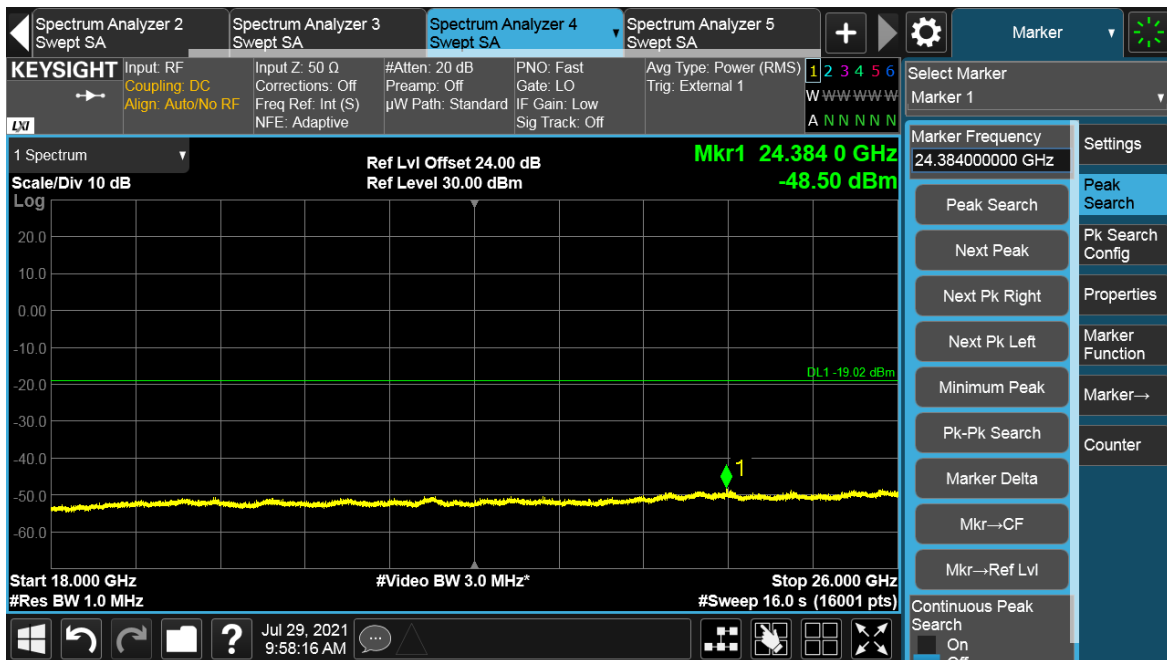

Channel Position T

Total Quality. Assured.

TEST REPORT

TEST REPORT

Antenna Port	Channel Position	Modulation	Channel Bandwidth (MHz)	RBW (kHz)	Limit (dBm)
B	B	64QAM	30	1000	-19.02
B	T	64QAM	30	1000	-19.02

Channel Position B

Total Quality. Assured.

TEST REPORT

Total Quality. Assured.

TEST REPORT

Channel Position T

Total Quality. Assured.

TEST REPORT

TEST REPORT

Antenna Port	Channel Position	Modulation	Channel Bandwidth (MHz)	RBW (kHz)	Limit (dBm)
B	B	64QAM	100	1000	-19.02
B	T	64QAM	100	1000	-19.02

Channel Position B

TEST REPORT

Total Quality. Assured.

TEST REPORT

Channel Position T

Total Quality. Assured.

TEST REPORT

TEST REPORT

NR-MIMO-2C

Antenna Port	Channel Position	Modulation	Channel Bandwidth (MHz)	RBW (kHz)	Limit (dBm)
B	B	64QAM	20	1000	-19.02
B	T	64QAM	20	1000	-19.02