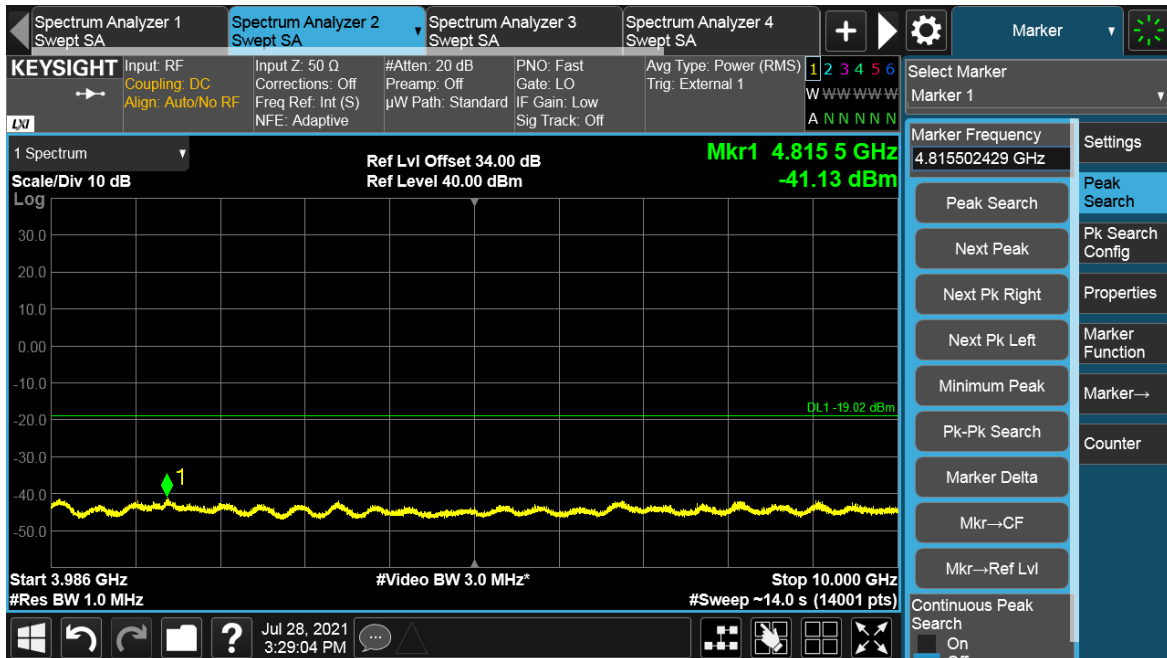

Channel Position T

Total Quality. Assured.

TEST REPORT

TEST REPORT

Antenna Port	Channel Position	Modulation	Channel Bandwidth (MHz)	RBW (kHz)	Limit (dBm)
B	B	64QAM	30	1000	-19.02
B	T	64QAM	30	1000	-19.02

Channel Position B

Total Quality. Assured.

TEST REPORT

Total Quality. Assured.

TEST REPORT

Channel Position T

Total Quality. Assured.

TEST REPORT

TEST REPORT

Antenna Port	Channel Position	Modulation	Channel Bandwidth (MHz)	RBW (kHz)	Limit (dBm)
B	B	64QAM	100	1000	-19.02
B	T	64QAM	100	1000	-19.02

Channel Position B

TEST REPORT

Total Quality. Assured.

TEST REPORT

Channel Position T

Total Quality. Assured.

TEST REPORT

TEST REPORT

NR-MIMO-2C

Antenna Port	Channel Position	Modulation	Channel Bandwidth (MHz)	RBW (kHz)	Limit (dBm)
B	B	64QAM	20	1000	-19.02
B	T	64QAM	20	1000	-19.02