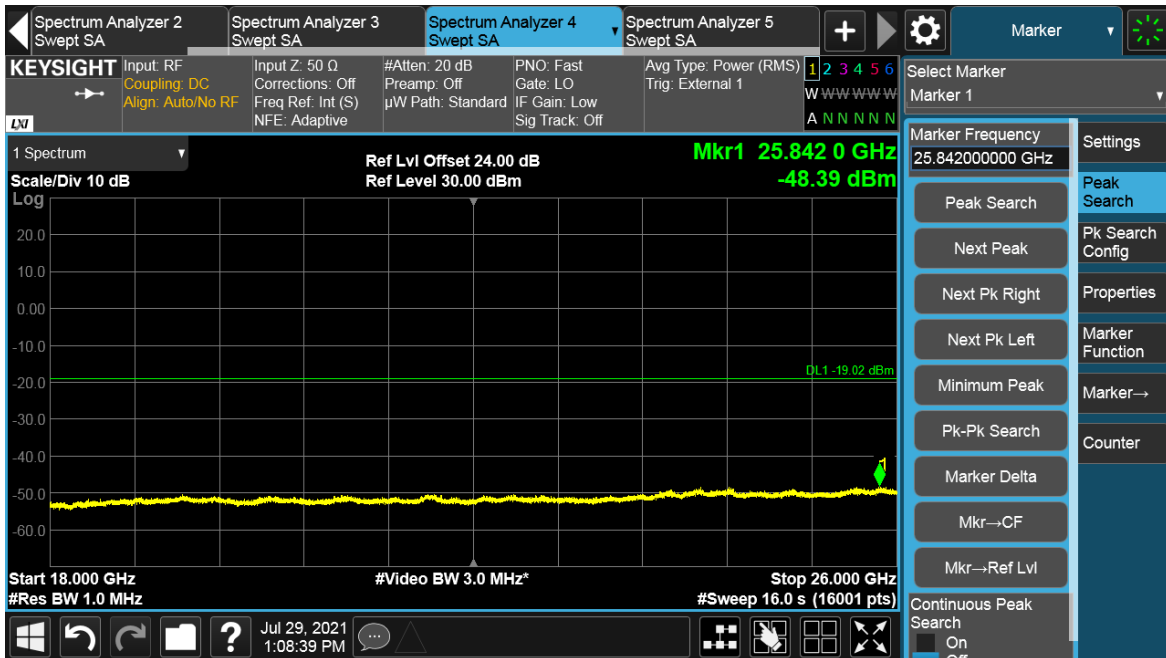

TEST REPORT

Antenna Port	Channel Position	Modulation	Channel Bandwidth (MHz)	RBW (kHz)	Limit (dBm)
B	B	64QAM	30	1000	-19.02
B	T	64QAM	30	1000	-19.02

Channel Position B

TEST REPORT

Total Quality. Assured.

TEST REPORT

Channel Position T

Total Quality. Assured.

TEST REPORT

TEST REPORT

Antenna Port	Channel Position	Modulation	Channel Bandwidth (MHz)	RBW (kHz)	Limit (dBm)
B	B	64QAM	70	1000	-19.02
B	T	64QAM	70	1000	-19.02

Channel Position B