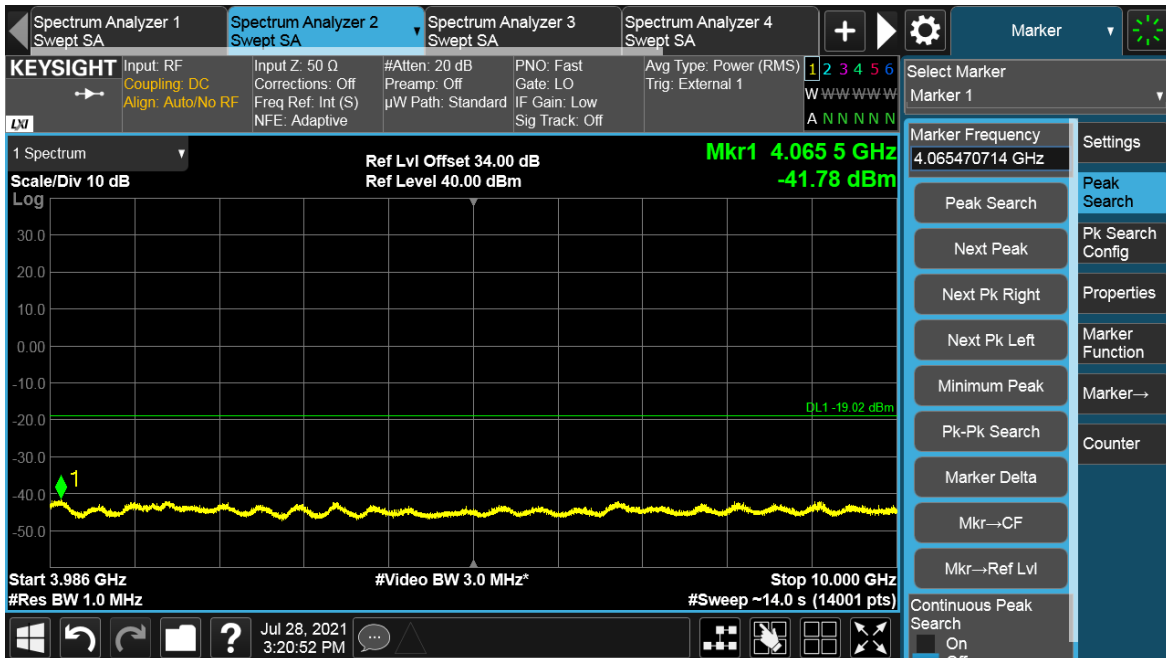

Channel Position T

Total Quality. Assured.

TEST REPORT

TEST REPORT

Antenna Port	Channel Position	Modulation	Channel Bandwidth (MHz)	RBW (kHz)	Limit (dBm)
B	B	64QAM	30	1000	-19.02
B	T	64QAM	30	1000	-19.02

Channel Position B

Total Quality. Assured.

TEST REPORT

Total Quality. Assured.

TEST REPORT

Channel Position T

Total Quality. Assured.

TEST REPORT

TEST REPORT

Antenna Port	Channel Position	Modulation	Channel Bandwidth (MHz)	RBW (kHz)	Limit (dBm)
B	B	64QAM	100	1000	-19.02
B	T	64QAM	100	1000	-19.02

Channel Position B

TEST REPORT

Total Quality. Assured.

TEST REPORT

Channel Position T

Total Quality. Assured.

TEST REPORT

TEST REPORT

NR-MIMO-2C

Antenna Port	Channel Position	Modulation	Channel Bandwidth (MHz)	RBW (kHz)	Limit (dBm)
B	B	64QAM	20	1000	-19.02
B	T	64QAM	20	1000	-19.02