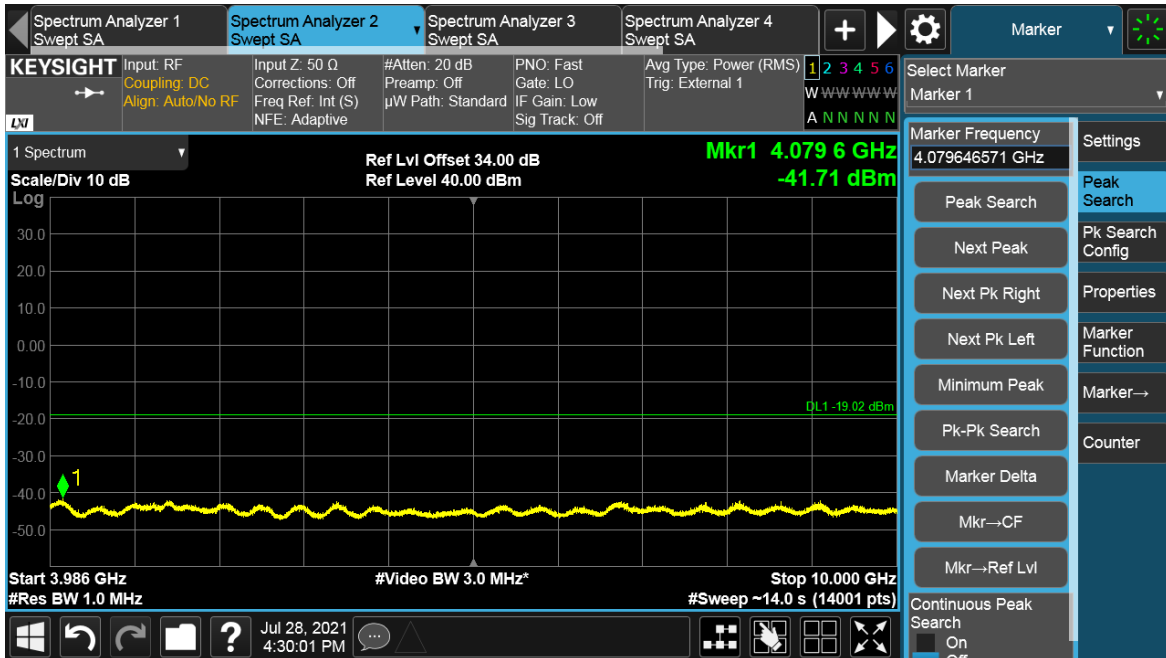

Channel Position T