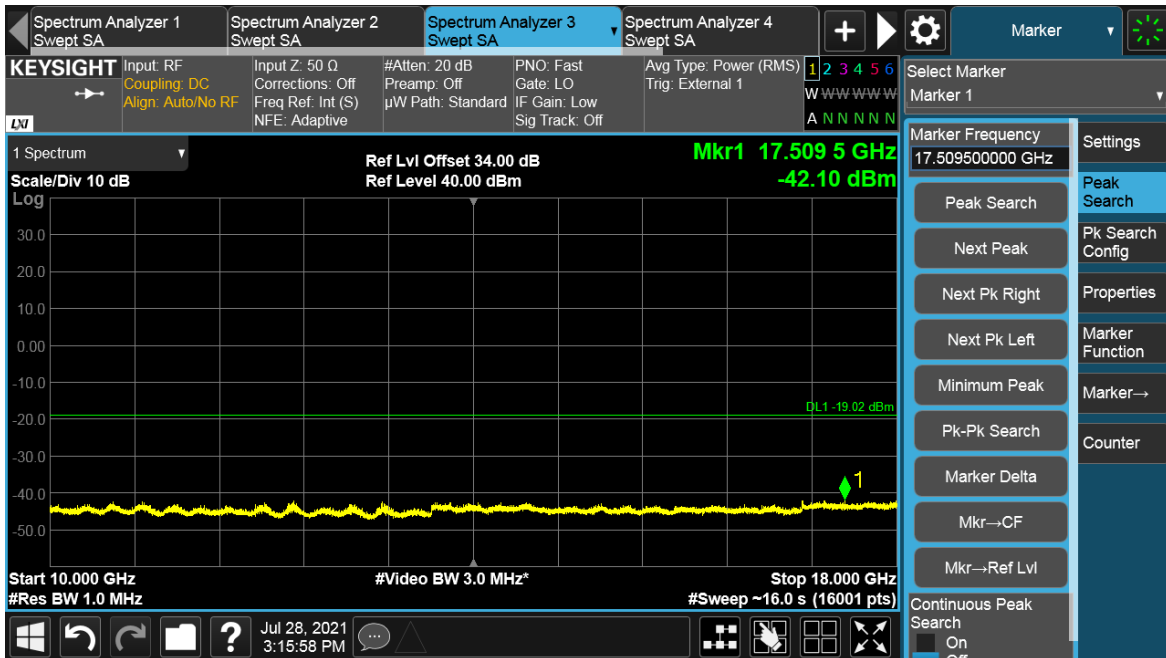

Channel Position T

Total Quality. Assured.

TEST REPORT

TEST REPORT

Antenna Port	Channel Position	Modulation	Channel Bandwidth (MHz)	RBW (kHz)	Limit (dBm)
B	B	64QAM	30	1000	-19.02
B	T	64QAM	30	1000	-19.02

Channel Position B

Total Quality. Assured.

TEST REPORT

Total Quality. Assured.

TEST REPORT

Channel Position T

Total Quality. Assured.

TEST REPORT

TEST REPORT

Antenna Port	Channel Position	Modulation	Channel Bandwidth (MHz)	RBW (kHz)	Limit (dBm)
B	B	64QAM	100	1000	-19.02
B	T	64QAM	100	1000	-19.02

Channel Position B

TEST REPORT

Total Quality. Assured.

TEST REPORT

Channel Position T

Total Quality. Assured.

TEST REPORT

TEST REPORT

NR-MIMO-2C

Antenna Port	Channel Position	Modulation	Channel Bandwidth (MHz)	RBW (kHz)	Limit (dBm)
B	B	64QAM	20	1000	-19.02
B	T	64QAM	20	1000	-19.02