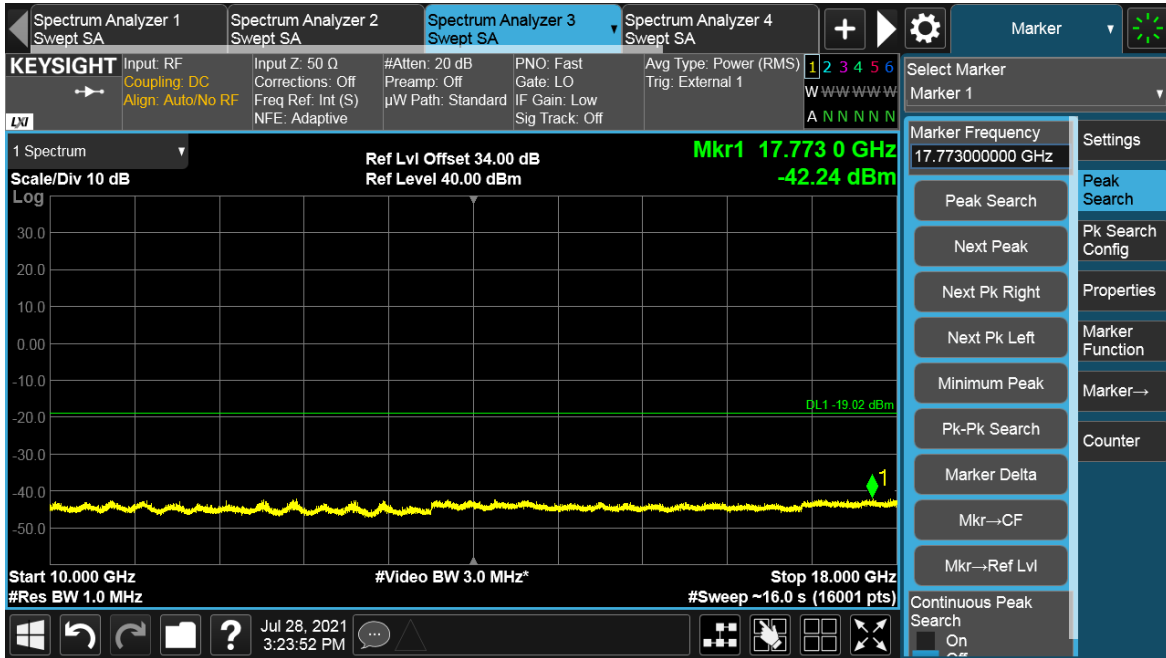

Channel Position T

Total Quality. Assured.

TEST REPORT

TEST REPORT

Antenna Port	Channel Position	Modulation	Channel Bandwidth (MHz)	RBW (kHz)	Limit (dBm)
B	B	64QAM	30	1000	-19.02
B	T	64QAM	30	1000	-19.02

Channel Position B

Total Quality. Assured.

TEST REPORT

Total Quality. Assured.

TEST REPORT

Channel Position T

Total Quality. Assured.

TEST REPORT

TEST REPORT

Antenna Port	Channel Position	Modulation	Channel Bandwidth (MHz)	RBW (kHz)	Limit (dBm)
B	B	64QAM	100	1000	-19.02
B	T	64QAM	100	1000	-19.02

Channel Position B

TEST REPORT

Total Quality. Assured.

TEST REPORT

Channel Position T

Total Quality. Assured.

TEST REPORT

TEST REPORT

NR-MIMO-2C

Antenna Port	Channel Position	Modulation	Channel Bandwidth (MHz)	RBW (kHz)	Limit (dBm)
B	B	64QAM	20	1000	-19.02
B	T	64QAM	20	1000	-19.02