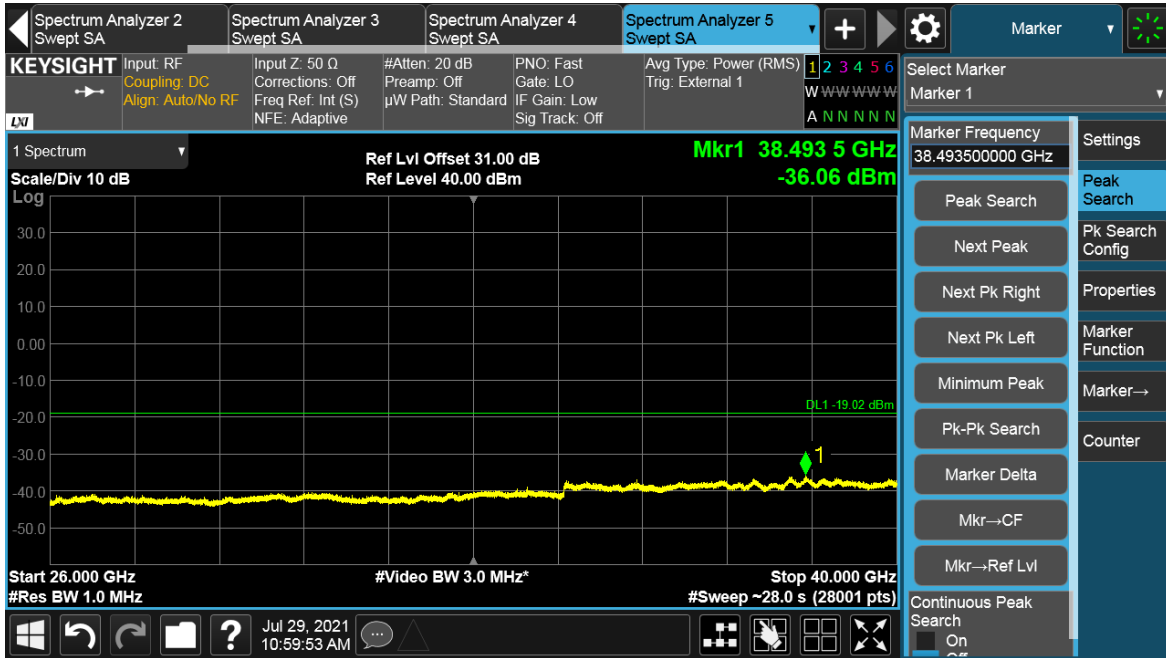

Channel Position T

Total Quality. Assured.

TEST REPORT

TEST REPORT

NR-MIMO-2C

Antenna Port	Channel Position	Modulation	Channel Bandwidth (MHz)	RBW (kHz)	Limit (dBm)
B	B	64QAM	20	1000	-19.02
B	T	64QAM	20	1000	-19.02

Channel Position B

TEST REPORT

Total Quality. Assured.

TEST REPORT

Channel Position T

Total Quality. Assured.

TEST REPORT

Total Quality. Assured.

TEST REPORT

Antenna Port	Channel Position	Modulation	Channel Bandwidth (MHz)	RBW (kHz)	Limit (dBm)
B	B	64QAM	30	1000	-19.02
B	T	64QAM	30	1000	-19.02

Channel Position B

TEST REPORT

Total Quality. Assured.

TEST REPORT