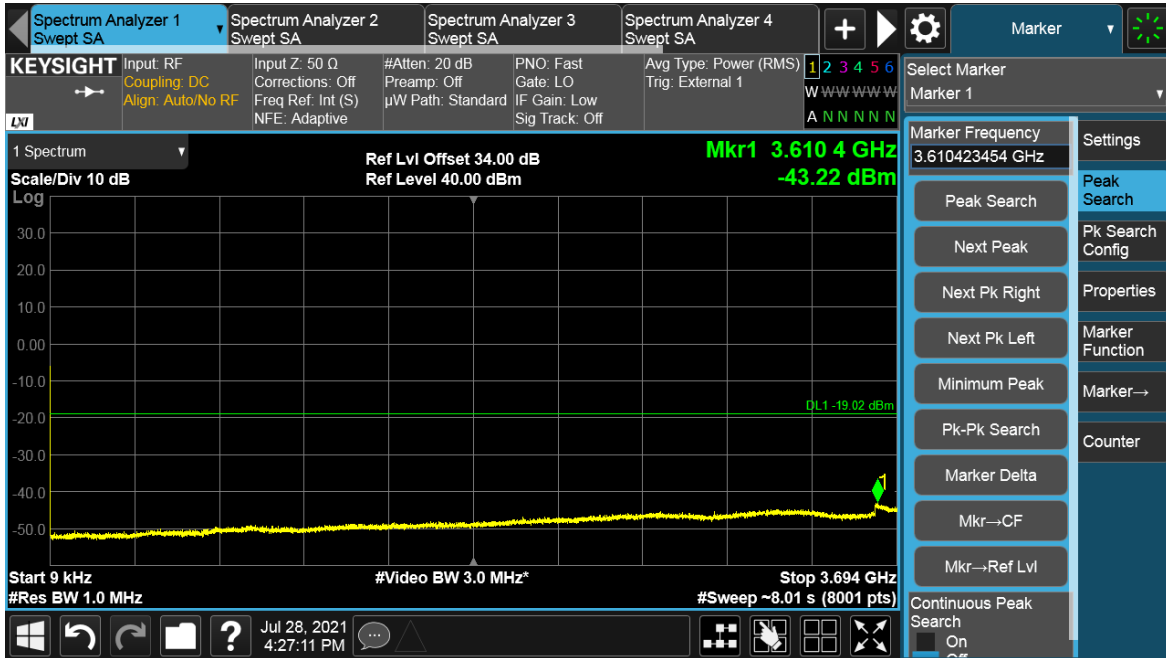

Channel Position T

Total Quality. Assured.

TEST REPORT

TEST REPORT

Antenna Port	Channel Position	Modulation	Channel Bandwidth (MHz)	RBW (kHz)	Limit (dBm)
B	B	64QAM	70	1000	-19.02
B	T	64QAM	70	1000	-19.02

Channel Position B

TEST REPORT

Total Quality. Assured.

TEST REPORT

Channel Position T

Total Quality. Assured.

TEST REPORT