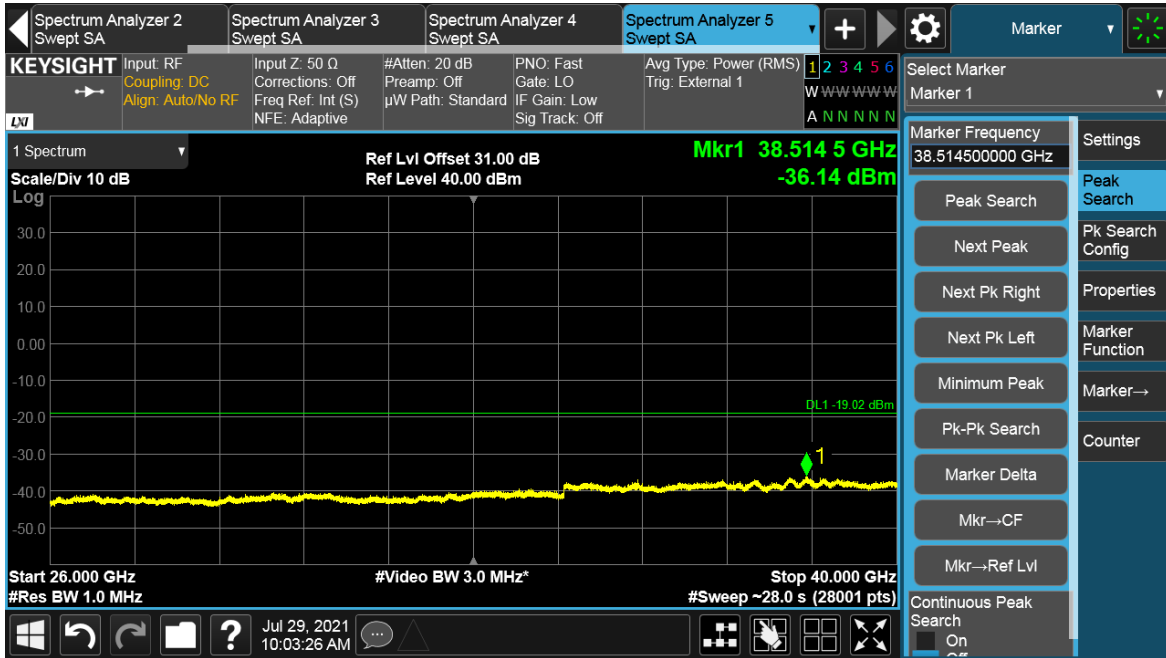

Channel Position T

Total Quality. Assured.

TEST REPORT

TEST REPORT

Antenna Port	Channel Position	Modulation	Channel Bandwidth (MHz)	RBW (kHz)	Limit (dBm)
B	B	64QAM	30	1000	-19.02
B	T	64QAM	30	1000	-19.02

Channel Position B

Total Quality. Assured.

TEST REPORT

Total Quality. Assured.

TEST REPORT

Channel Position T

Total Quality. Assured.

TEST REPORT

TEST REPORT

Antenna Port	Channel Position	Modulation	Channel Bandwidth (MHz)	RBW (kHz)	Limit (dBm)
B	B	64QAM	100	1000	-19.02
B	T	64QAM	100	1000	-19.02

Channel Position B

TEST REPORT

Total Quality. Assured.

TEST REPORT

Channel Position T

Total Quality. Assured.

TEST REPORT

TEST REPORT

NR-MIMO-2C

Antenna Port	Channel Position	Modulation	Channel Bandwidth (MHz)	RBW (kHz)	Limit (dBm)
B	B	64QAM	20	1000	-19.02
B	T	64QAM	20	1000	-19.02