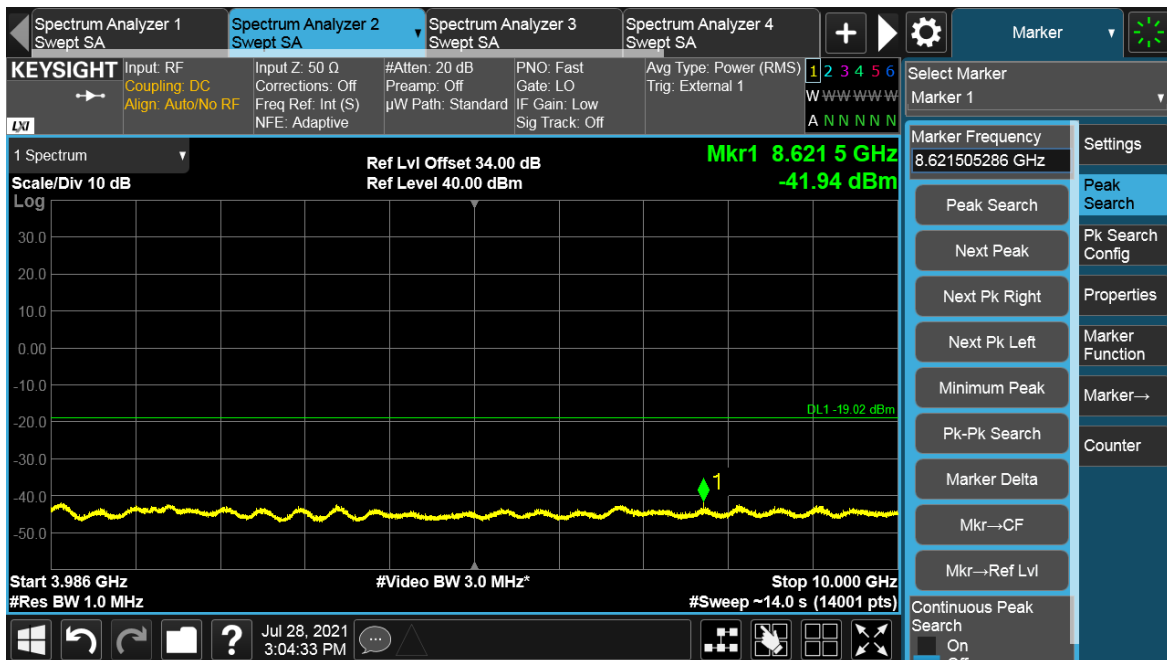

Channel Position T

Total Quality. Assured.

TEST REPORT

TEST REPORT

Antenna Port	Channel Position	Modulation	Channel Bandwidth (MHz)	RBW (kHz)	Limit (dBm)
B	B	64QAM	30	1000	-19.02
B	T	64QAM	30	1000	-19.02

Channel Position B

Total Quality. Assured.

TEST REPORT

Total Quality. Assured.

TEST REPORT

Channel Position T

Total Quality. Assured.

TEST REPORT

TEST REPORT

Antenna Port	Channel Position	Modulation	Channel Bandwidth (MHz)	RBW (kHz)	Limit (dBm)
B	B	64QAM	100	1000	-19.02
B	T	64QAM	100	1000	-19.02

Channel Position B

TEST REPORT

Total Quality. Assured.

TEST REPORT

Channel Position T

Total Quality. Assured.

TEST REPORT

TEST REPORT

NR-MIMO-2C

Antenna Port	Channel Position	Modulation	Channel Bandwidth (MHz)	RBW (kHz)	Limit (dBm)
B	B	64QAM	20	1000	-19.02
B	T	64QAM	20	1000	-19.02