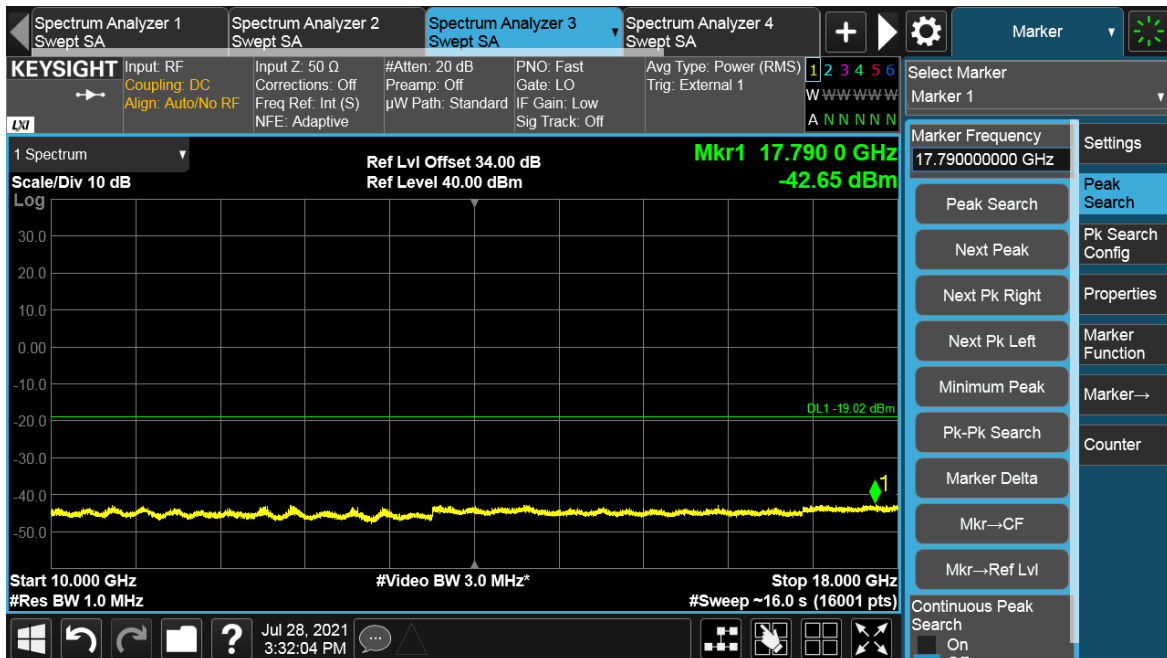

Channel Position T

Total Quality. Assured.

TEST REPORT

TEST REPORT

Antenna Port	Channel Position	Modulation	Channel Bandwidth (MHz)	RBW (kHz)	Limit (dBm)
B	B	64QAM	30	1000	-19.02
B	T	64QAM	30	1000	-19.02

Channel Position B

Total Quality. Assured.

TEST REPORT

Total Quality. Assured.

TEST REPORT

Channel Position T

Total Quality. Assured.

TEST REPORT

TEST REPORT

Antenna Port	Channel Position	Modulation	Channel Bandwidth (MHz)	RBW (kHz)	Limit (dBm)
B	B	64QAM	100	1000	-19.02
B	T	64QAM	100	1000	-19.02

Channel Position B

TEST REPORT

Total Quality. Assured.

TEST REPORT

Channel Position T

Total Quality. Assured.

TEST REPORT

TEST REPORT

NR-MIMO-2C

Antenna Port	Channel Position	Modulation	Channel Bandwidth (MHz)	RBW (kHz)	Limit (dBm)
B	B	64QAM	20	1000	-19.02
B	T	64QAM	20	1000	-19.02