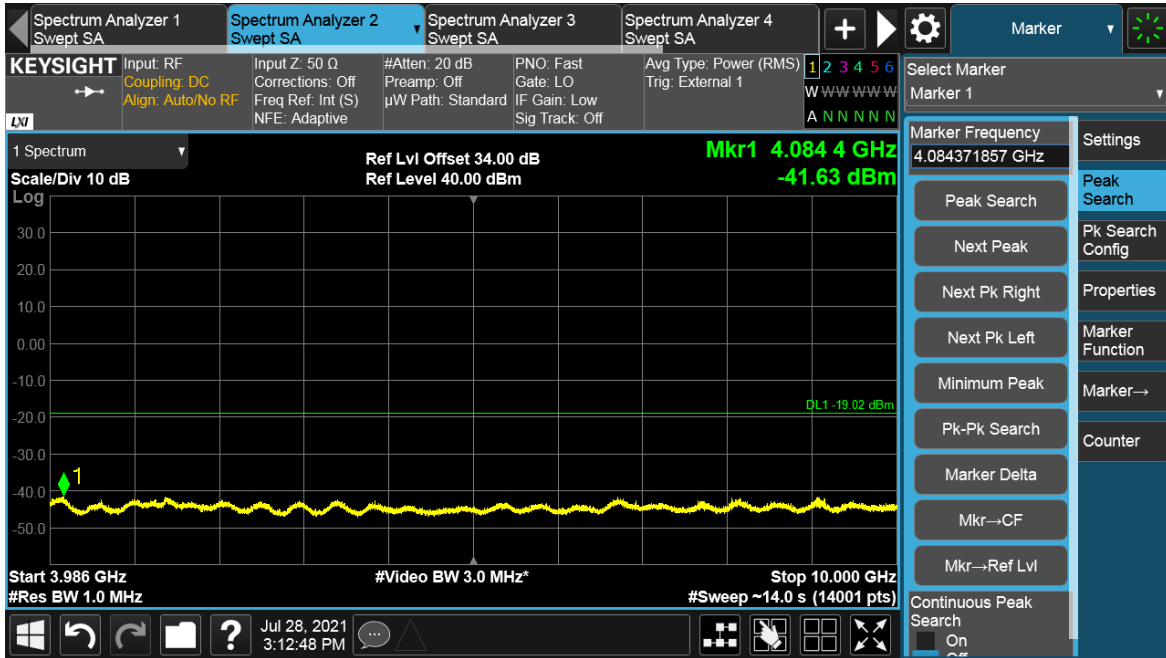

Channel Position T

Total Quality. Assured.

TEST REPORT

TEST REPORT

Antenna Port	Channel Position	Modulation	Channel Bandwidth (MHz)	RBW (kHz)	Limit (dBm)
B	B	64QAM	30	1000	-19.02
B	T	64QAM	30	1000	-19.02

Channel Position B

Total Quality. Assured.

TEST REPORT

Total Quality. Assured.

TEST REPORT

Channel Position T

Total Quality. Assured.

TEST REPORT

TEST REPORT

Antenna Port	Channel Position	Modulation	Channel Bandwidth (MHz)	RBW (kHz)	Limit (dBm)
B	B	64QAM	100	1000	-19.02
B	T	64QAM	100	1000	-19.02

Channel Position B

TEST REPORT

Total Quality. Assured.

TEST REPORT

Channel Position T

Total Quality. Assured.

TEST REPORT

TEST REPORT

NR-MIMO-2C

Antenna Port	Channel Position	Modulation	Channel Bandwidth (MHz)	RBW (kHz)	Limit (dBm)
B	B	64QAM	20	1000	-19.02
B	T	64QAM	20	1000	-19.02