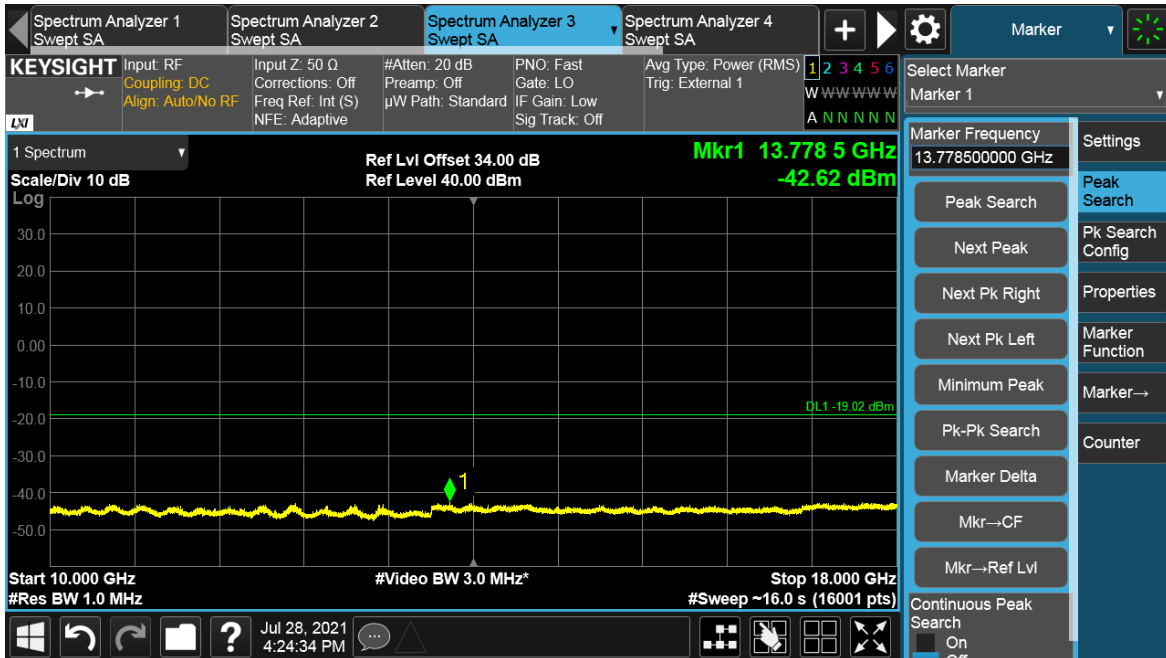

TEST REPORT