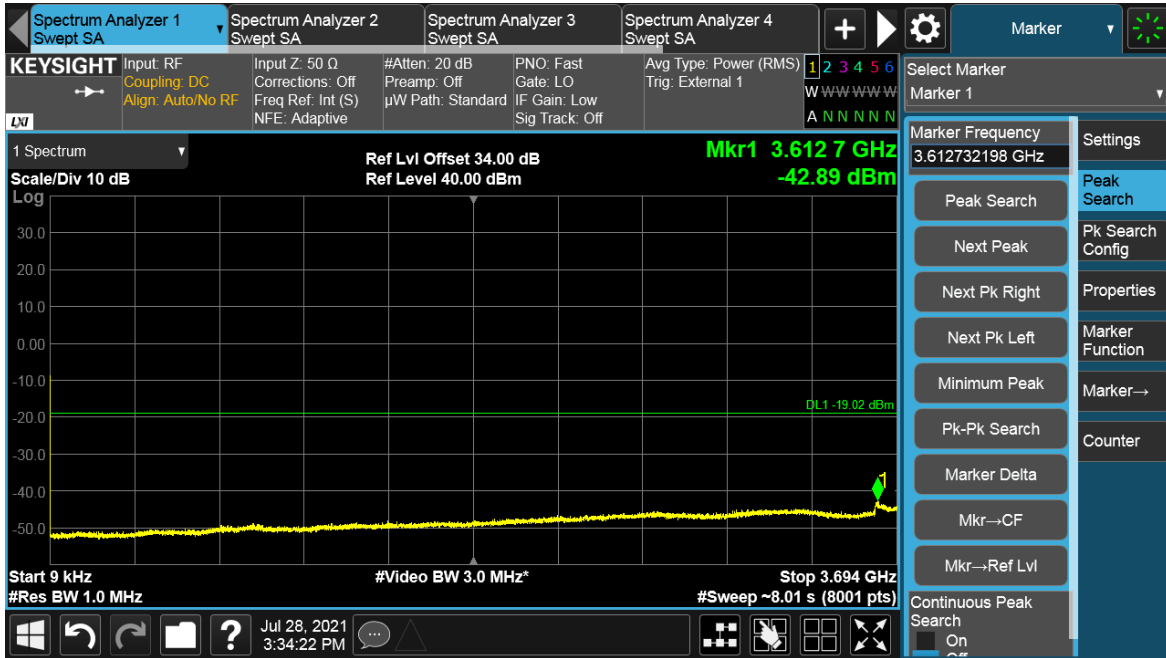

Antenna Port	Channel Position	Modulation	Channel Bandwidth (MHz)	RBW (kHz)	Limit (dBm)
B	B	64QAM	100	1000	-19.02
B	T	64QAM	100	1000	-19.02

Channel Position B

TEST REPORT

Total Quality. Assured.

TEST REPORT

Channel Position T

Total Quality. Assured.

TEST REPORT

TEST REPORT

NR-MIMO-2C

Antenna Port	Channel Position	Modulation	Channel Bandwidth (MHz)	RBW (kHz)	Limit (dBm)
B	B	64QAM	20	1000	-19.02
B	T	64QAM	20	1000	-19.02