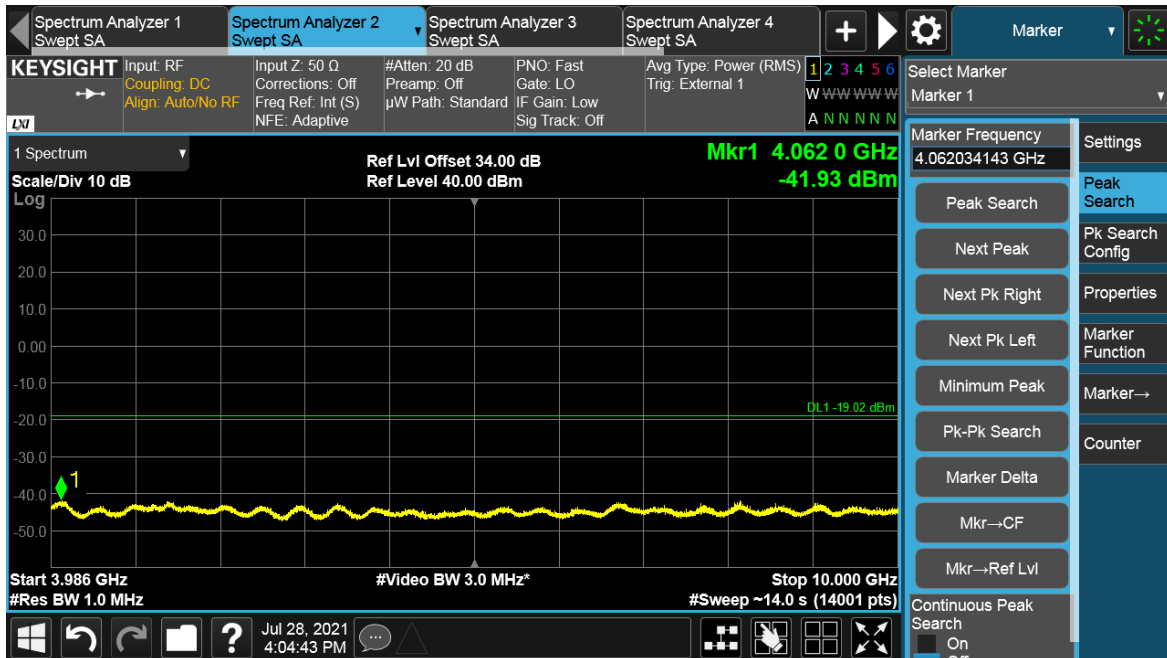

TEST REPORT

Antenna Port	Channel Position	Modulation	Channel Bandwidth (MHz)	RBW (kHz)	Limit (dBm)
B	B	64QAM	30	1000	-19.02
B	T	64QAM	30	1000	-19.02

Channel Position B

TEST REPORT

Total Quality. Assured.

TEST REPORT

Channel Position T

Total Quality. Assured.

TEST REPORT

TEST REPORT

Antenna Port	Channel Position	Modulation	Channel Bandwidth (MHz)	RBW (kHz)	Limit (dBm)
B	B	64QAM	70	1000	-19.02
B	T	64QAM	70	1000	-19.02

Channel Position B