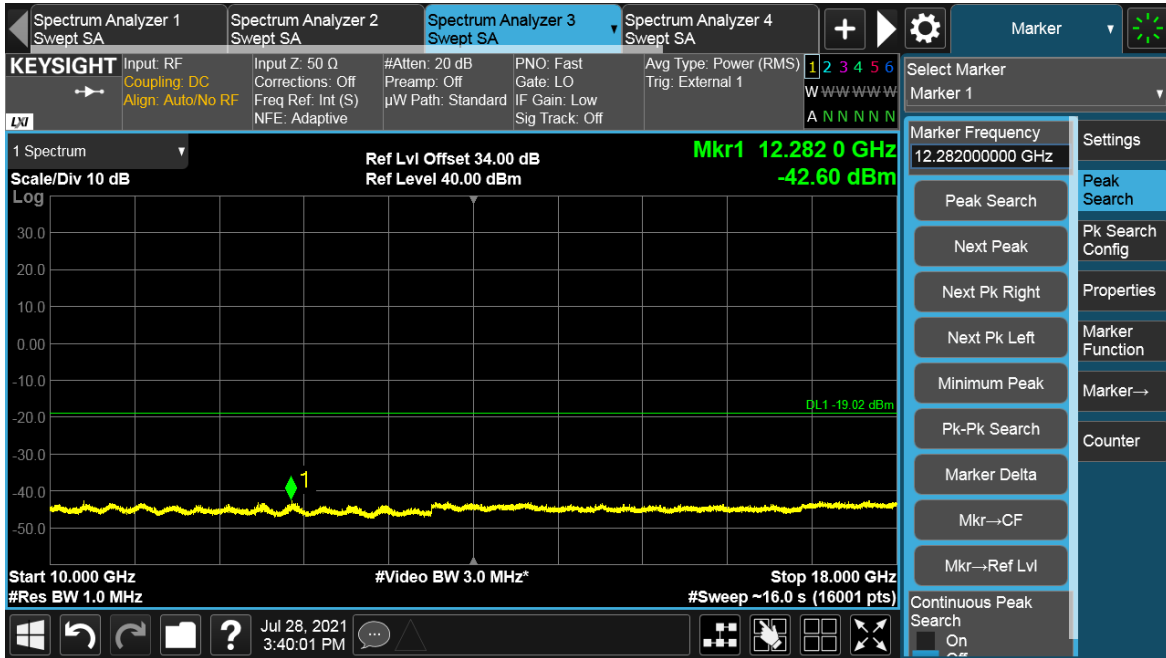

Channel Position T

Total Quality. Assured.

TEST REPORT

TEST REPORT

Antenna Port	Channel Position	Modulation	Channel Bandwidth (MHz)	RBW (kHz)	Limit (dBm)
B	B	64QAM	30	1000	-19.02
B	T	64QAM	30	1000	-19.02

Channel Position B

Antenna Port	Channel Position	Modulation	Channel Bandwidth (MHz)	RBW (kHz)	Limit (dBm)
B	B	64QAM	100	1000	-19.02
B	T	64QAM	100	1000	-19.02

Channel Position B

TEST REPORT

Total Quality. Assured.

TEST REPORT

Channel Position T

Total Quality. Assured.

TEST REPORT

TEST REPORT

NR-MIMO-2C

Antenna Port	Channel Position	Modulation	Channel Bandwidth (MHz)	RBW (kHz)	Limit (dBm)
B	B	64QAM	20	1000	-19.02
B	T	64QAM	20	1000	-19.02