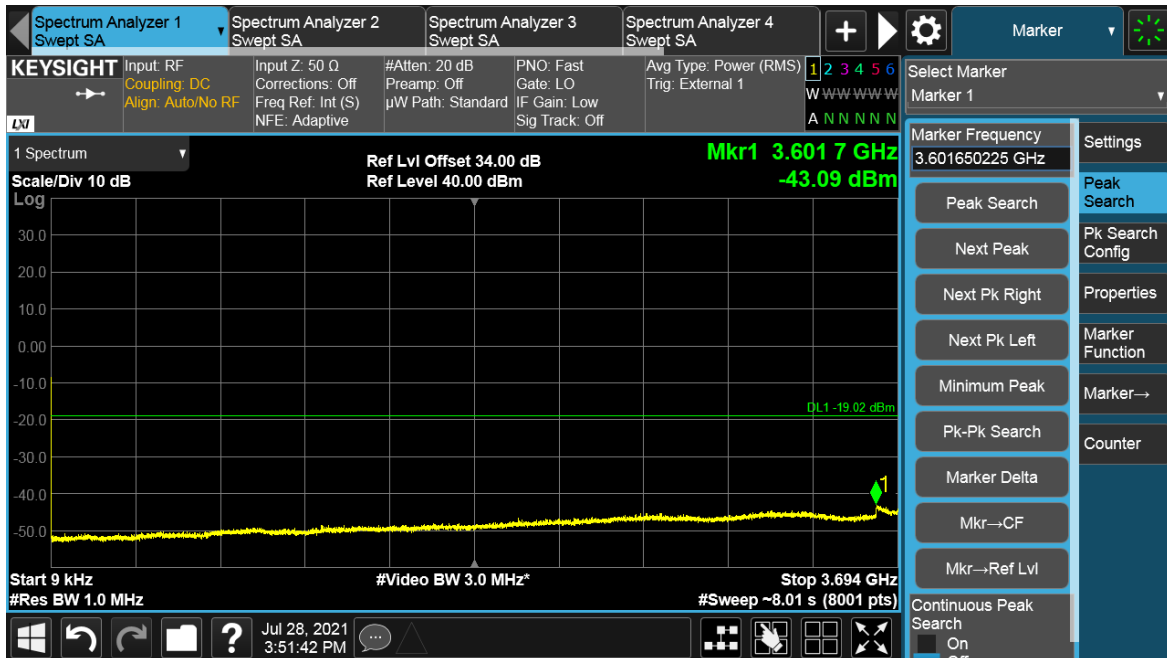

Channel Position T

Total Quality. Assured.

TEST REPORT

TEST REPORT

NR-MIMO-2C

Antenna Port	Channel Position	Modulation	Channel Bandwidth (MHz)	RBW (kHz)	Limit (dBm)
B	B	64QAM	20	1000	-19.02
B	T	64QAM	20	1000	-19.02

Channel Position B

TEST REPORT

Total Quality. Assured.

TEST REPORT

Channel Position T

Total Quality. Assured.

TEST REPORT

Total Quality. Assured.

TEST REPORT

Antenna Port	Channel Position	Modulation	Channel Bandwidth (MHz)	RBW (kHz)	Limit (dBm)
B	B	64QAM	30	1000	-19.02
B	T	64QAM	30	1000	-19.02

Channel Position B

TEST REPORT

Total Quality. Assured.

TEST REPORT