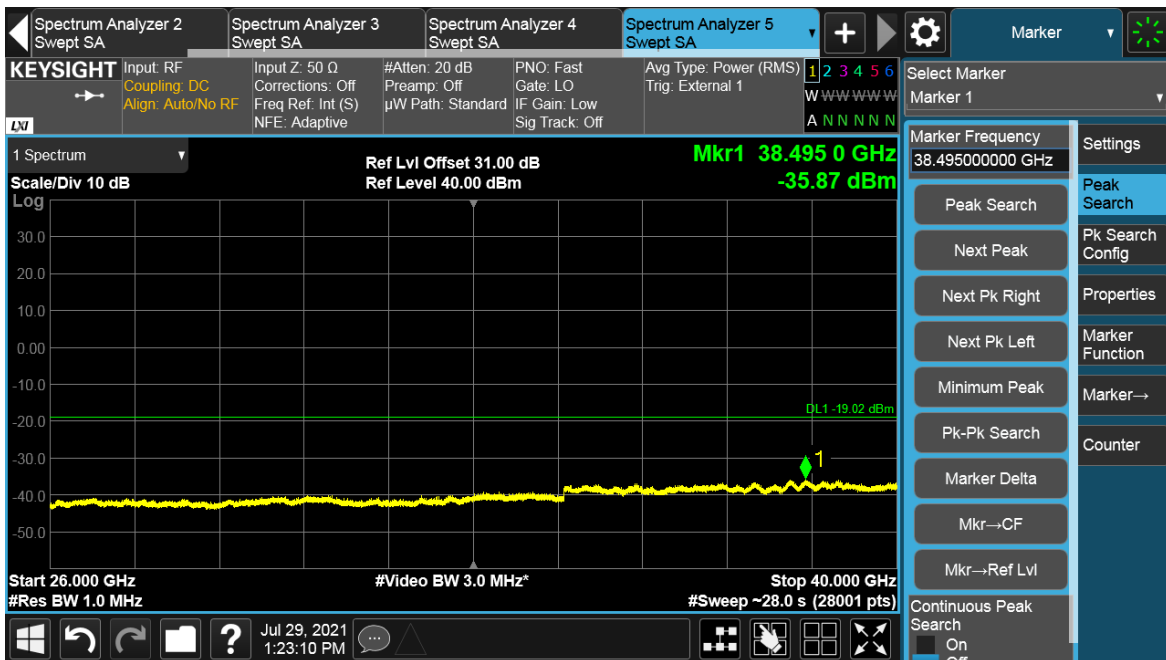

Total Quality. Assured.

TEST REPORT