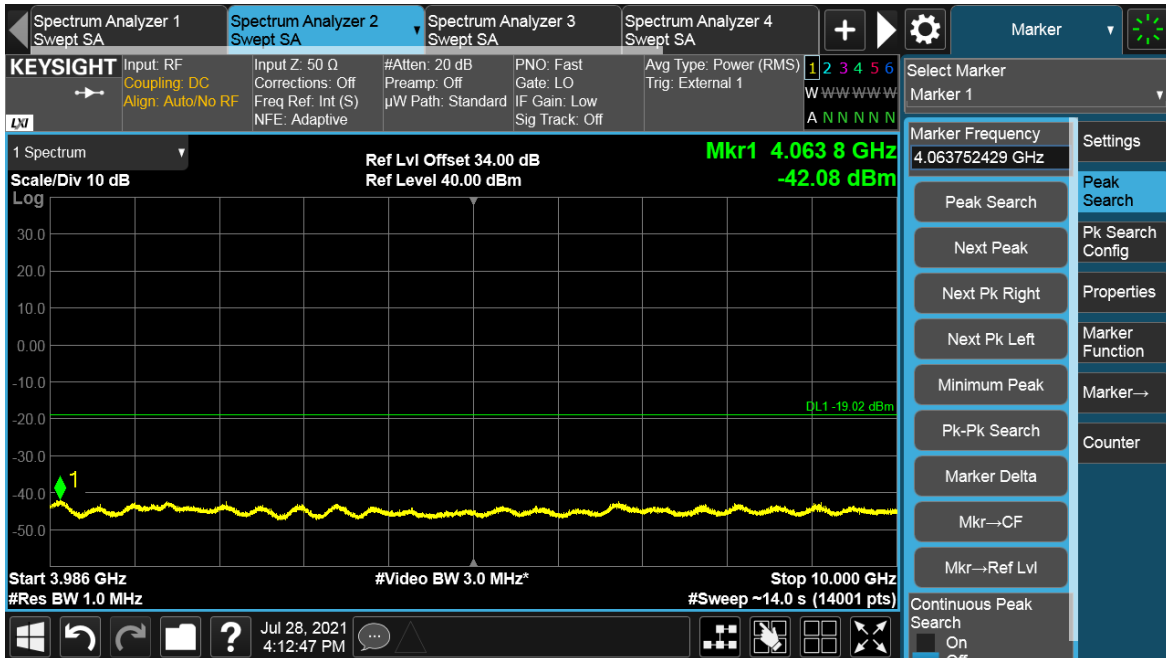

TEST REPORT

Antenna Port	Channel Position	Modulation	Channel Bandwidth (MHz)	RBW (kHz)	Limit (dBm)
B	B	64QAM	30	1000	-19.02
B	T	64QAM	30	1000	-19.02

Channel Position B

TEST REPORT

Total Quality. Assured.

TEST REPORT

Channel Position T

Total Quality. Assured.

TEST REPORT

TEST REPORT

Antenna Port	Channel Position	Modulation	Channel Bandwidth (MHz)	RBW (kHz)	Limit (dBm)
B	B	64QAM	70	1000	-19.02
B	T	64QAM	70	1000	-19.02

Channel Position B