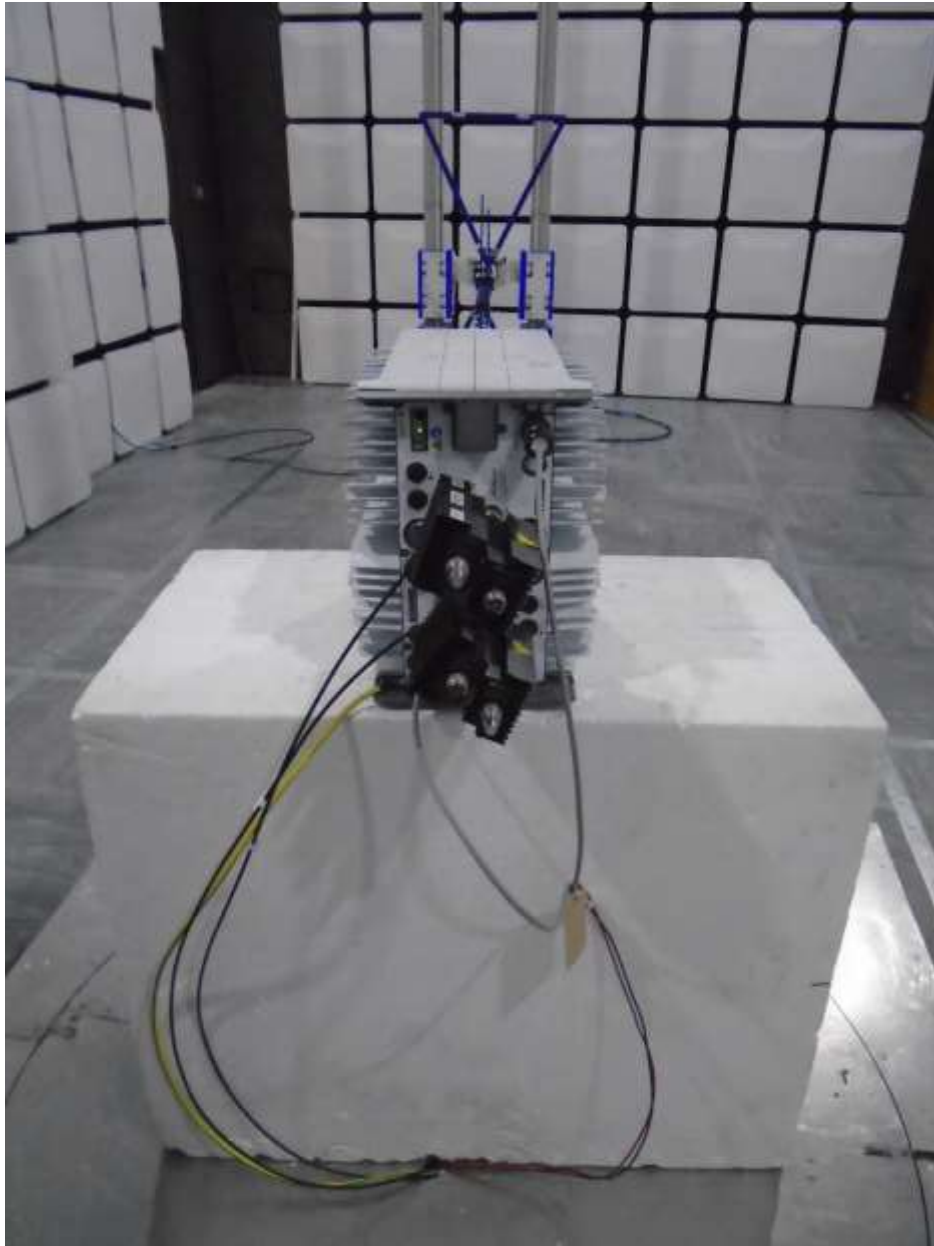

PHOTOGRAPHS OF TEST SET UP

Conducted Lab Testing

FCC : TA8AKRC161912-3  
IC ID: 287AB-AS1619123

Ericsson Radio 4460 44B2/B25 44B66 C

Radiated 30 MHz – 1GHz Testing

Radiated 1GHz – 18GHz Testing

Radiated 18GHz – 22GHz Testing