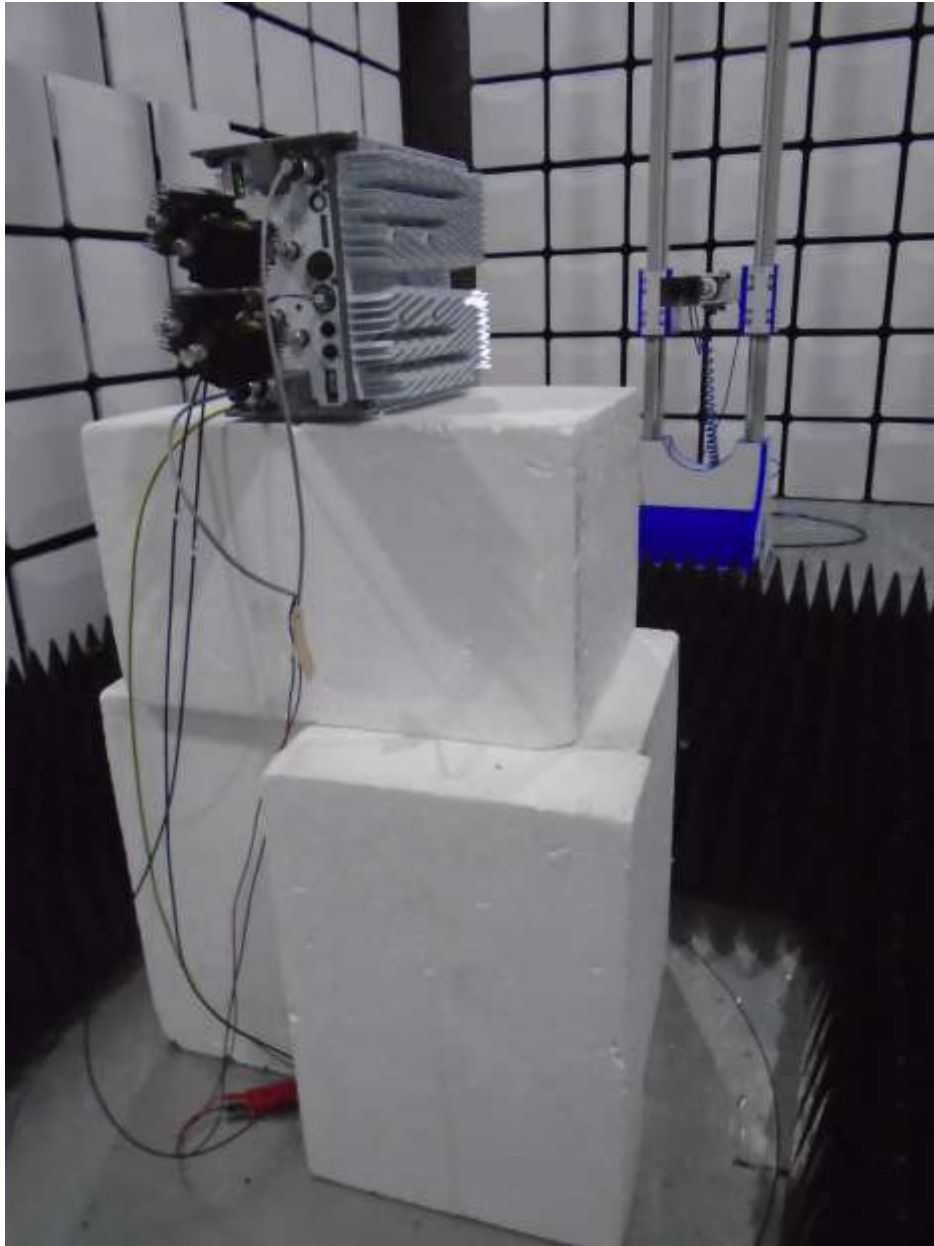

PHOTOGRAPHS OF TEST SET UP

Conducted Lab Testing

FCC : TA8AKRC161912-3  
IC ID: 287AB-AS1619123

Ericsson Radio 4460 44B2/B25 44B66 C

Radiated 30 MHz – 1GHz Testing

Radiated 1GHz – 18GHz Testing

Radiated 18GHz – 22GHz Testing