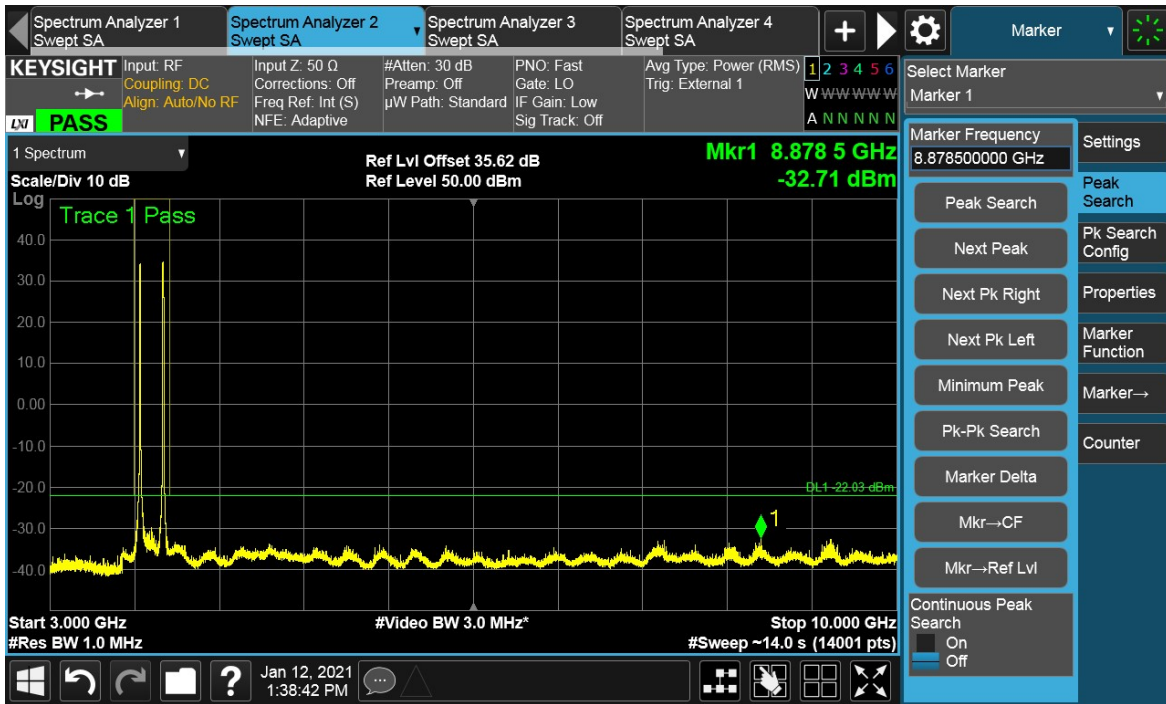

TEST REPORT