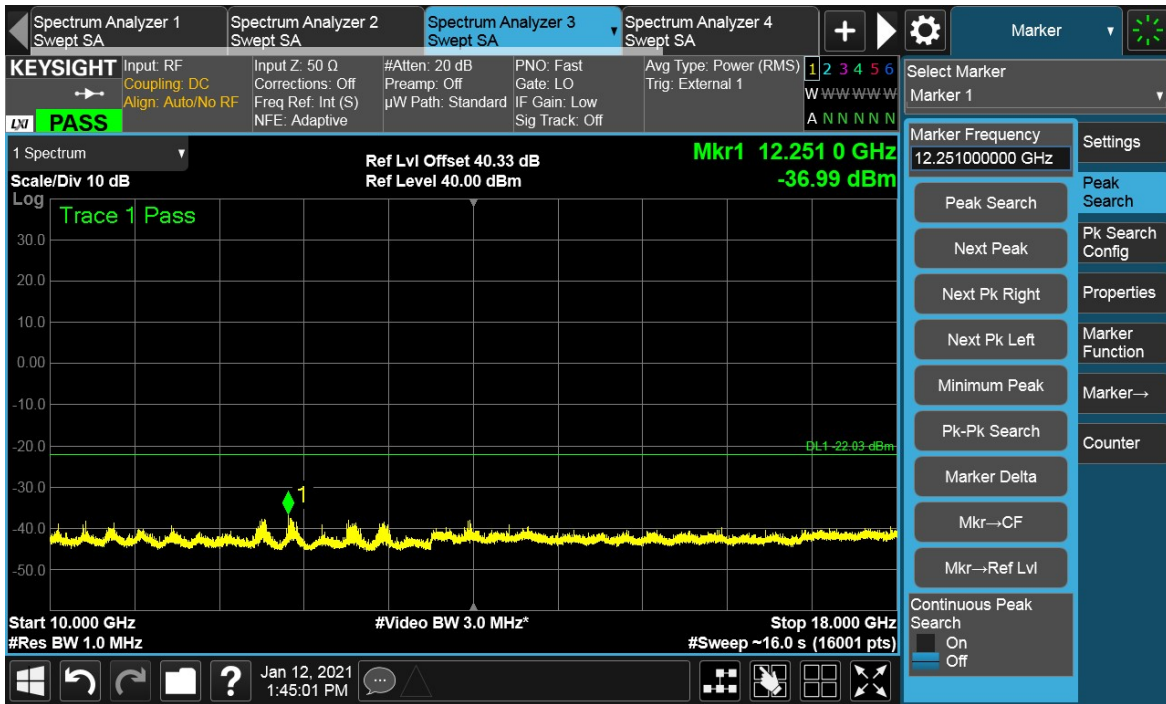

TEST REPORT