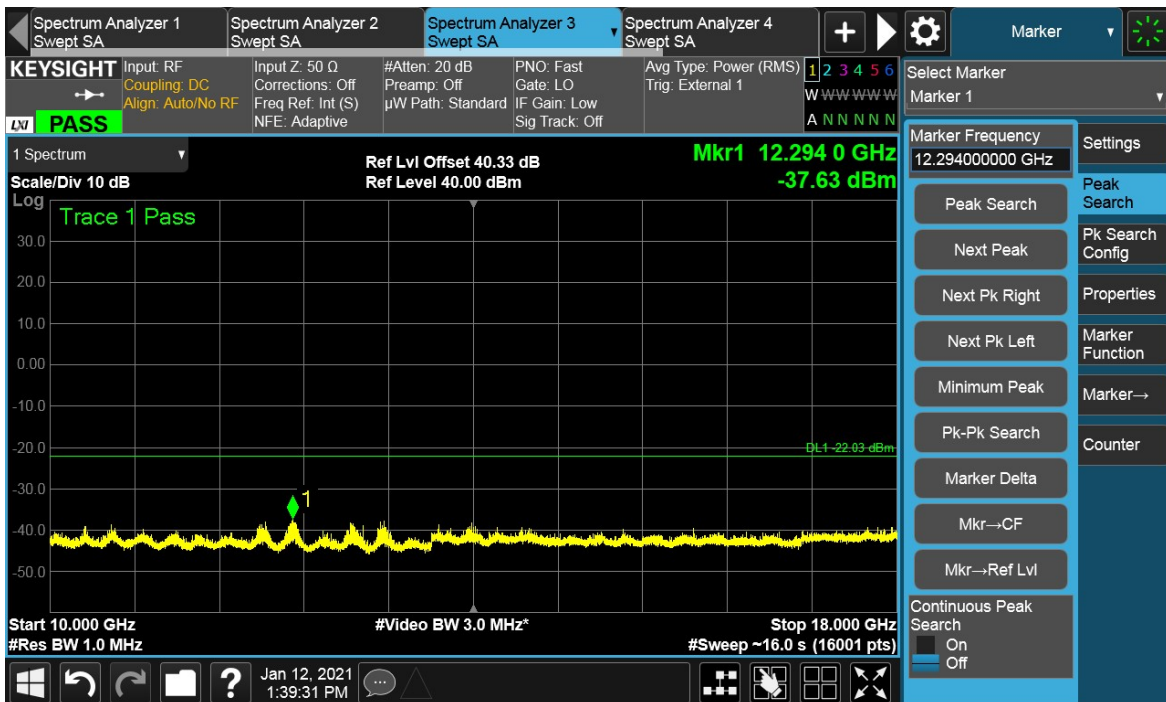

TEST REPORT