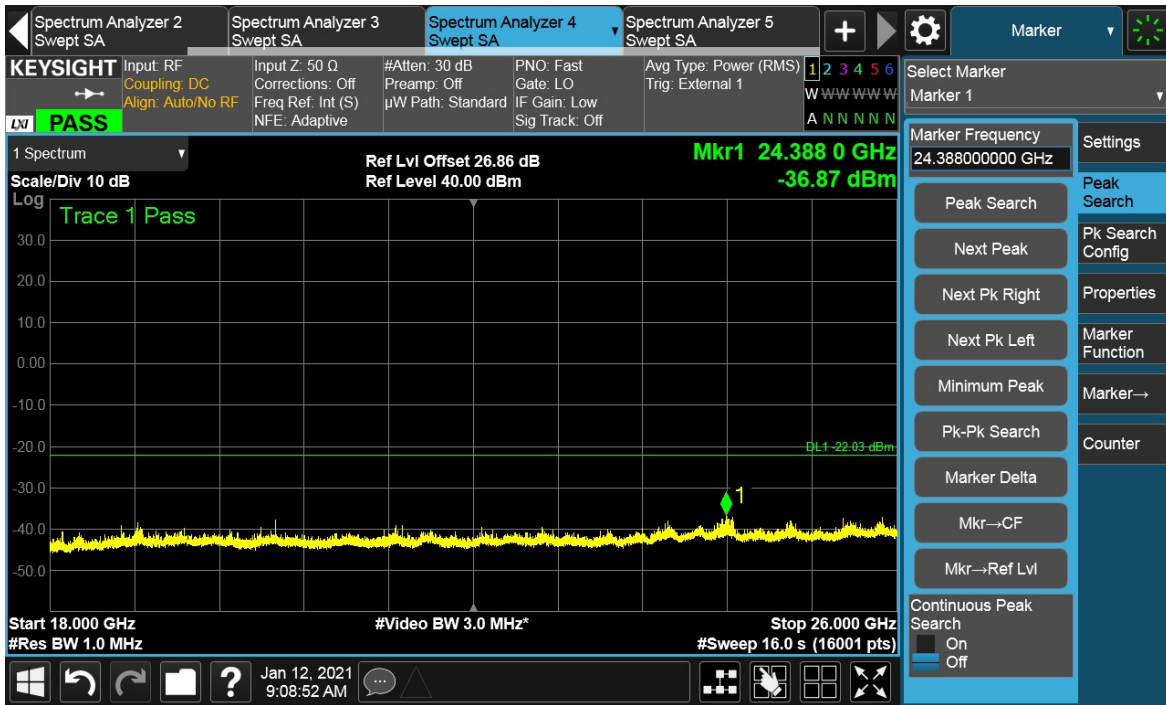

Total Quality. Assured.

TEST REPORT