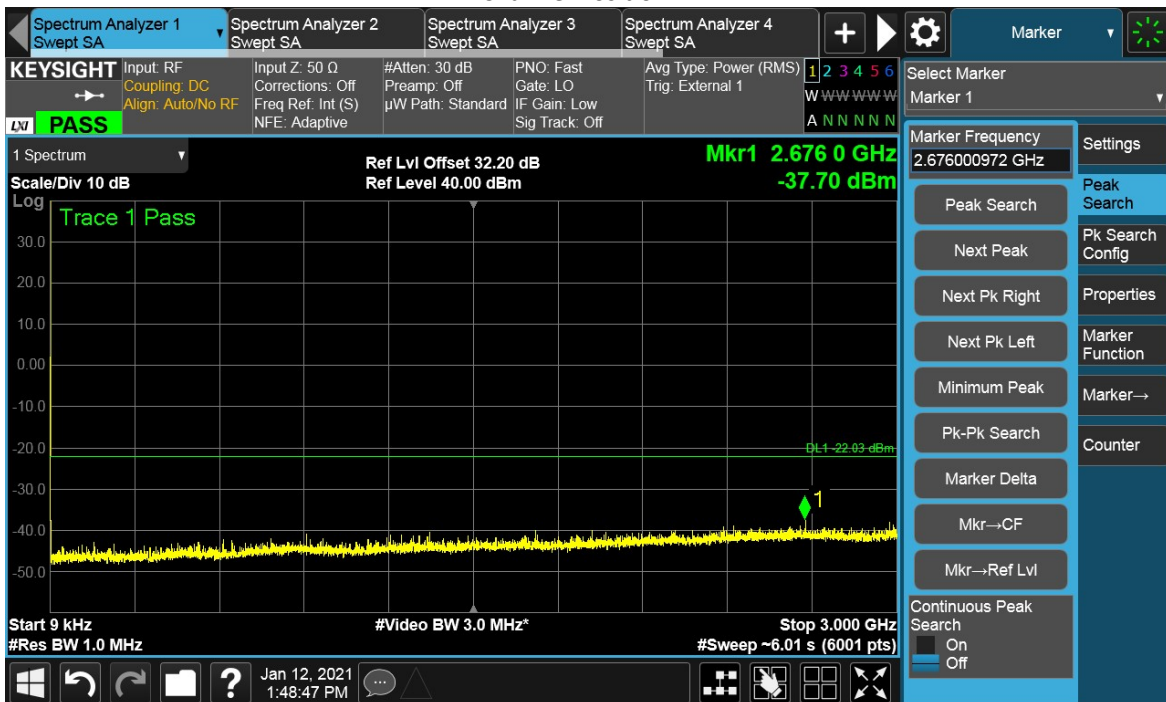

### Channel Position M

## TEST REPORT

## TEST REPORT

Antenna Port	Channel Position	Modulation	Channel Bandwidth (MHz)	RBW (kHz)	Limit (dBm)
E	M	16QAM	20	1000	-22.03