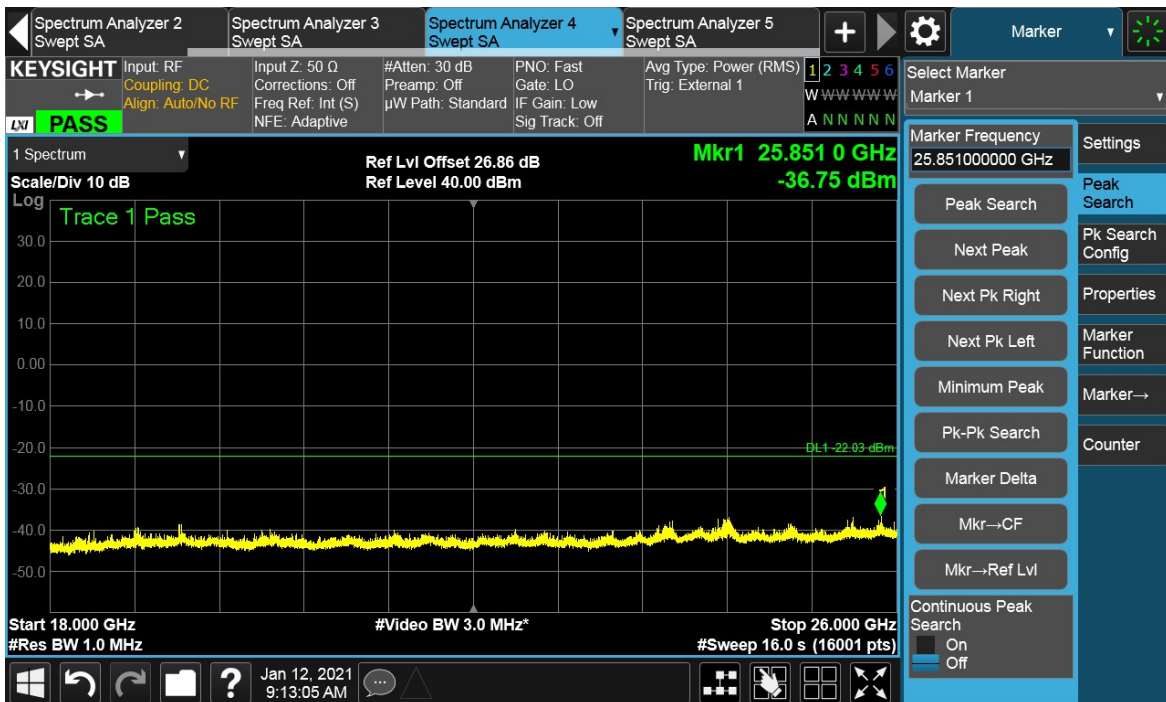

TEST REPORT