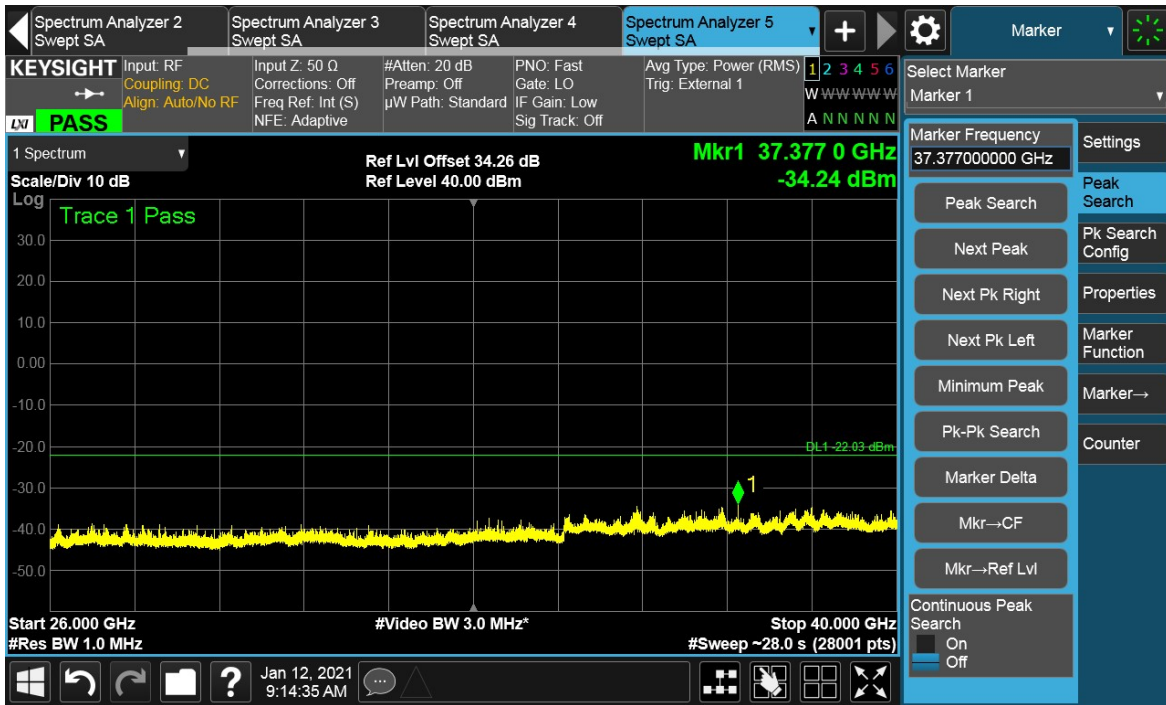

TEST REPORT