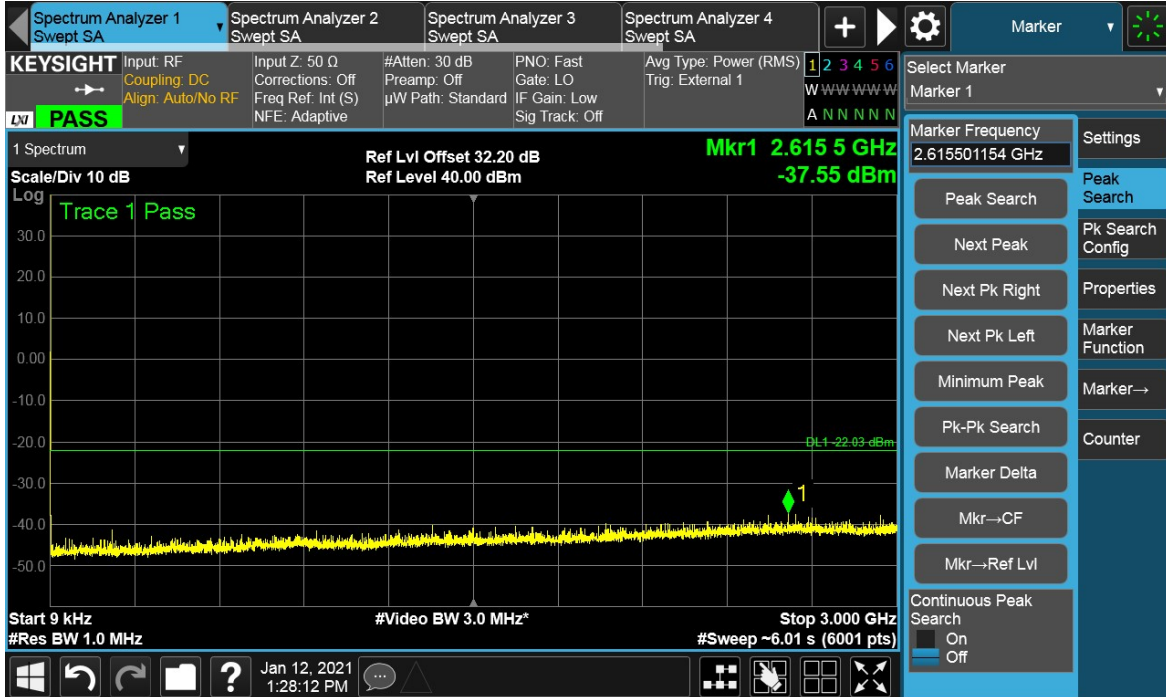

TEST REPORT

TEST REPORT

Channel Position T

Total Quality. Assured.

TEST REPORT

TEST REPORT

TEST REPORT

Antenna Port	Channel Position	Modulation	Channel Bandwidth (MHz)	RBW (kHz)	Limit (dBm)
E	B	16QAM	20	1000	-22.03
E	M	16QAM	20	1000	-22.03
E	T	16QAM	20	1000	-22.03

Channel Position B

TEST REPORT

Total Quality. Assured.

TEST REPORT

Channel Position M

Total Quality. Assured.

TEST REPORT

Total Quality. Assured.