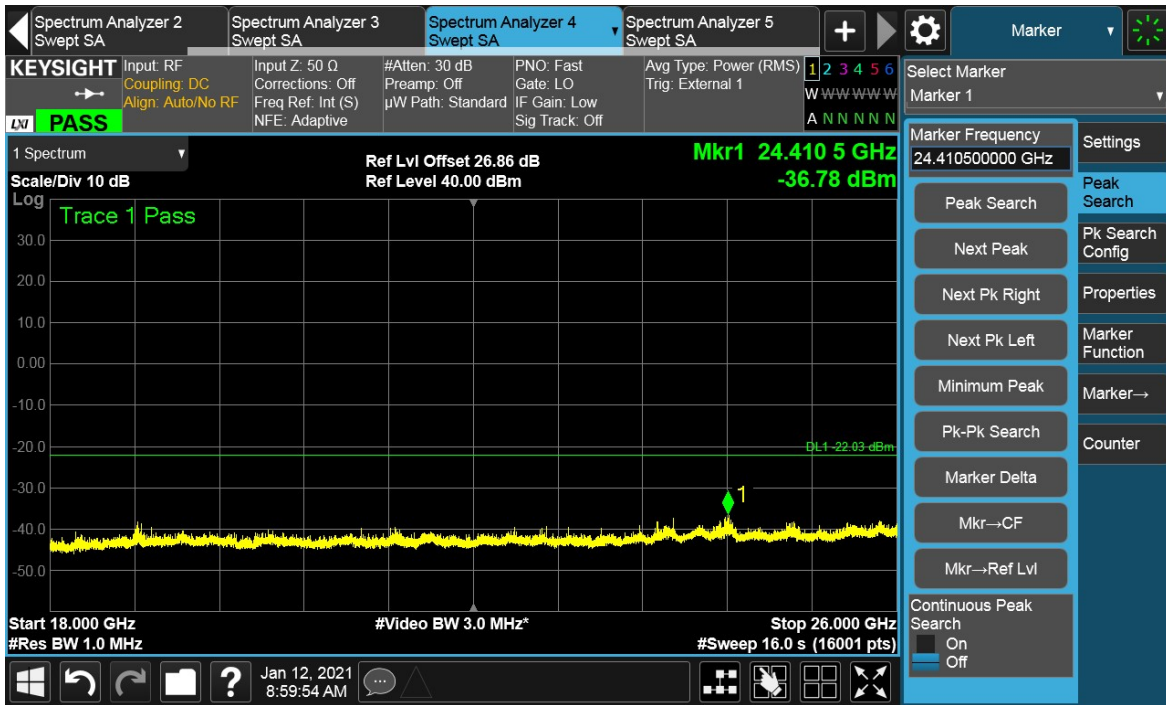

TEST REPORT

TEST REPORT

Channel Position T

Total Quality. Assured.

TEST REPORT

TEST REPORT

TEST REPORT

Antenna Port	Channel Position	Modulation	Channel Bandwidth (MHz)	RBW (kHz)	Limit (dBm)
E	B	16QAM	20	1000	-22.03
E	M	16QAM	20	1000	-22.03
E	T	16QAM	20	1000	-22.03

Channel Position B

TEST REPORT

Total Quality. Assured.

TEST REPORT

Channel Position M

Total Quality. Assured.

TEST REPORT

Total Quality. Assured.