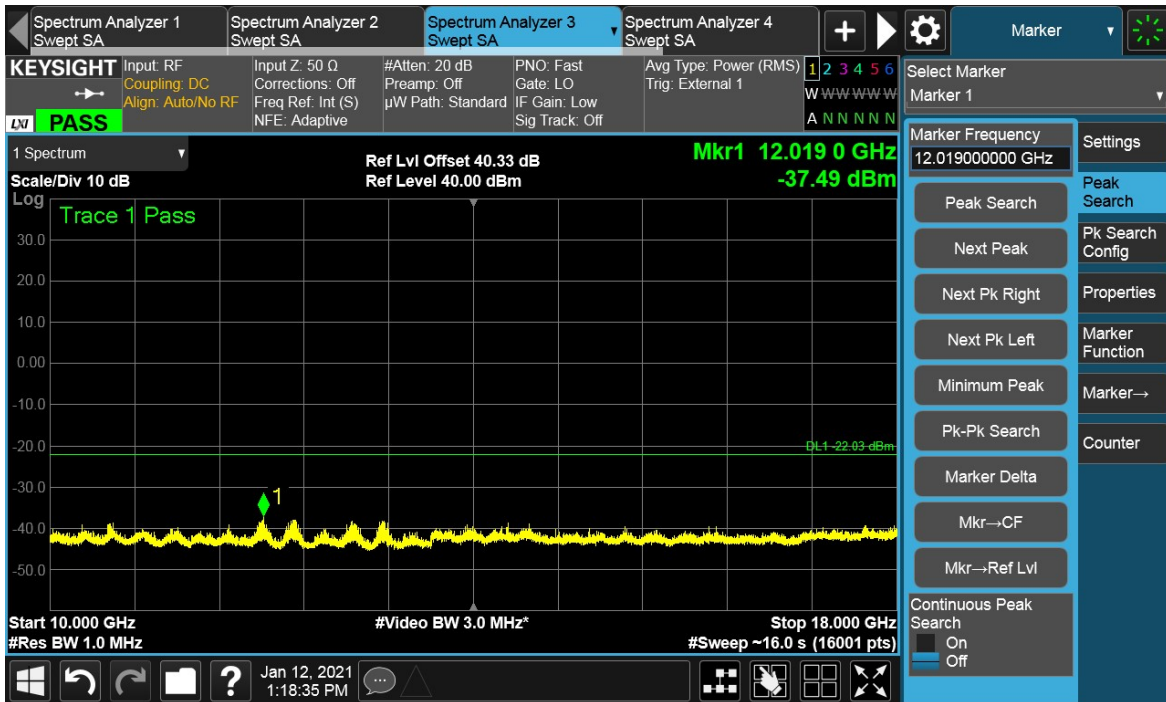

TEST REPORT

TEST REPORT

Channel Position T

Total Quality. Assured.

TEST REPORT

TEST REPORT

TEST REPORT

Antenna Port	Channel Position	Modulation	Channel Bandwidth (MHz)	RBW (kHz)	Limit (dBm)
E	B	16QAM	20	1000	-22.03
E	M	16QAM	20	1000	-22.03
E	T	16QAM	20	1000	-22.03

Channel Position B

TEST REPORT

Total Quality. Assured.

TEST REPORT

Channel Position M

Total Quality. Assured.

TEST REPORT

Total Quality. Assured.

TEST REPORT