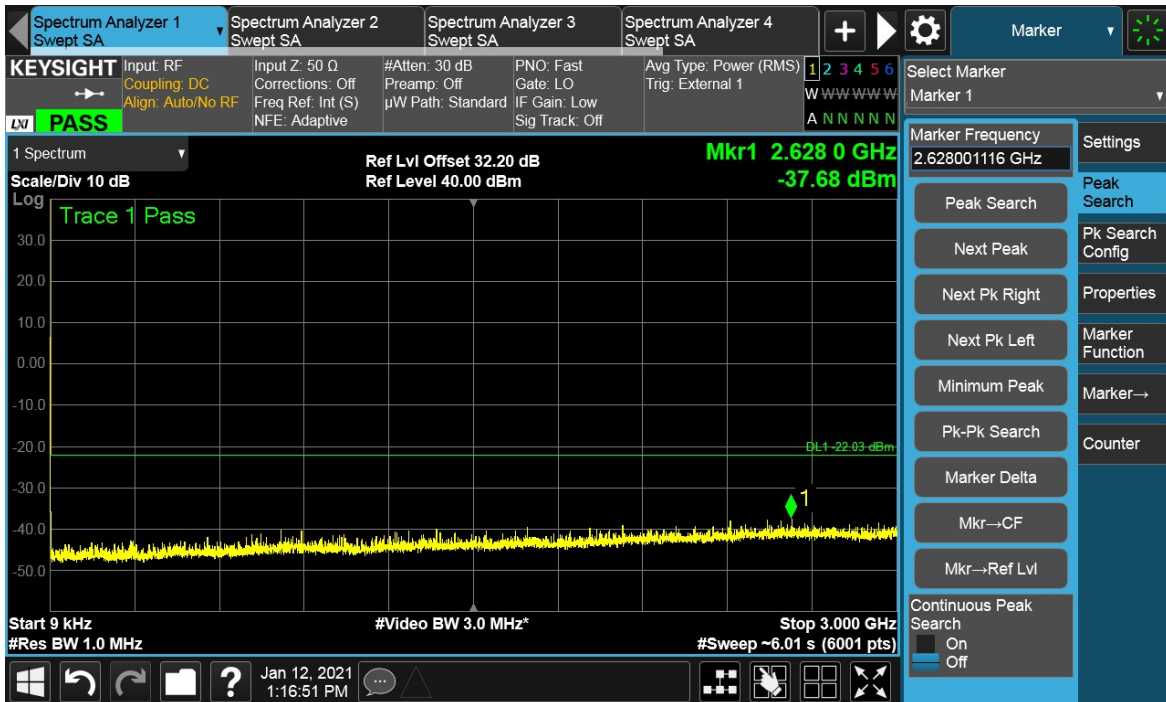

TEST REPORT

TEST REPORT

Channel Position T

Total Quality. Assured.

TEST REPORT

TEST REPORT

TEST REPORT

Antenna Port	Channel Position	Modulation	Channel Bandwidth (MHz)	RBW (kHz)	Limit (dBm)
E	B	16QAM	20	1000	-22.03
E	M	16QAM	20	1000	-22.03
E	T	16QAM	20	1000	-22.03

Channel Position B

TEST REPORT

Total Quality. Assured.

TEST REPORT

Channel Position M

Total Quality. Assured.

TEST REPORT

Total Quality. Assured.