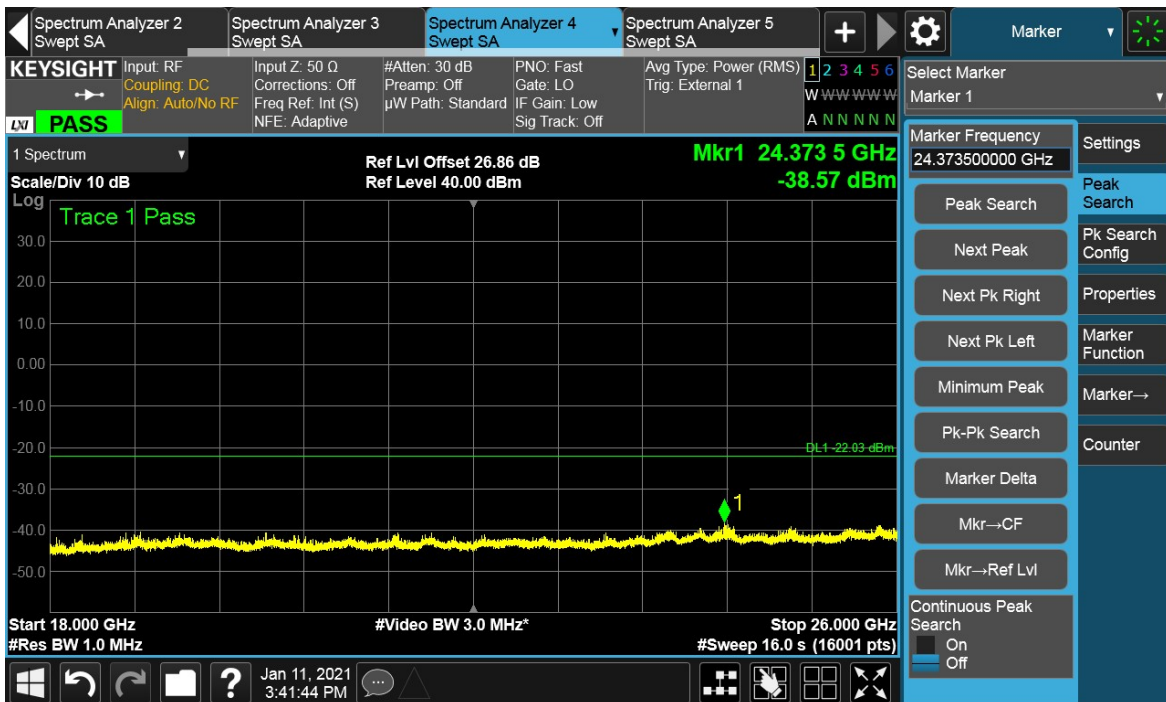

TEST REPORT

TEST REPORT

Channel Position T

Total Quality. Assured.

TEST REPORT

TEST REPORT

TEST REPORT

Antenna Port	Channel Position	Modulation	Channel Bandwidth (MHz)	RBW (kHz)	Limit (dBm)
E	B	16QAM	20	1000	-22.03
E	M	16QAM	20	1000	-22.03
E	T	16QAM	20	1000	-22.03

Channel Position B

TEST REPORT

Total Quality. Assured.

TEST REPORT

Channel Position M

Total Quality. Assured.

TEST REPORT

Total Quality. Assured.

TEST REPORT