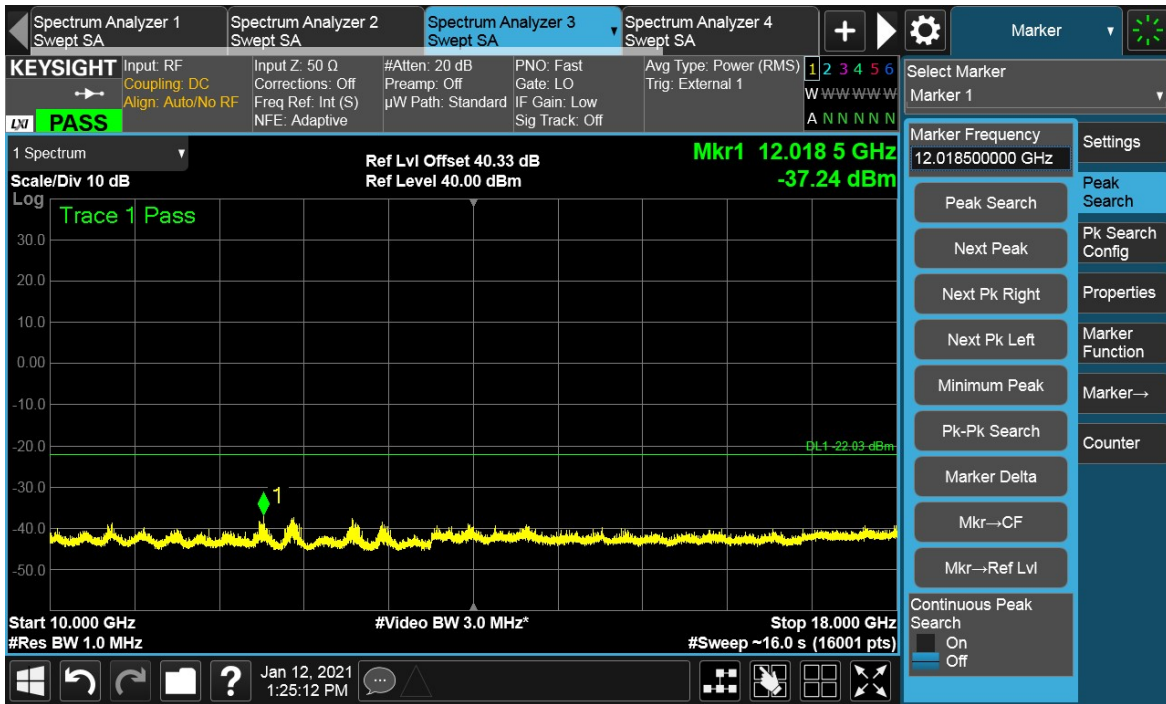

TEST REPORT

TEST REPORT

Channel Position T

Total Quality. Assured.

TEST REPORT

TEST REPORT

TEST REPORT

Antenna Port	Channel Position	Modulation	Channel Bandwidth (MHz)	RBW (kHz)	Limit (dBm)
E	B	16QAM	20	1000	-22.03
E	M	16QAM	20	1000	-22.03
E	T	16QAM	20	1000	-22.03

Channel Position B

TEST REPORT

Total Quality. Assured.

TEST REPORT

Channel Position M

Total Quality. Assured.

TEST REPORT

Total Quality. Assured.