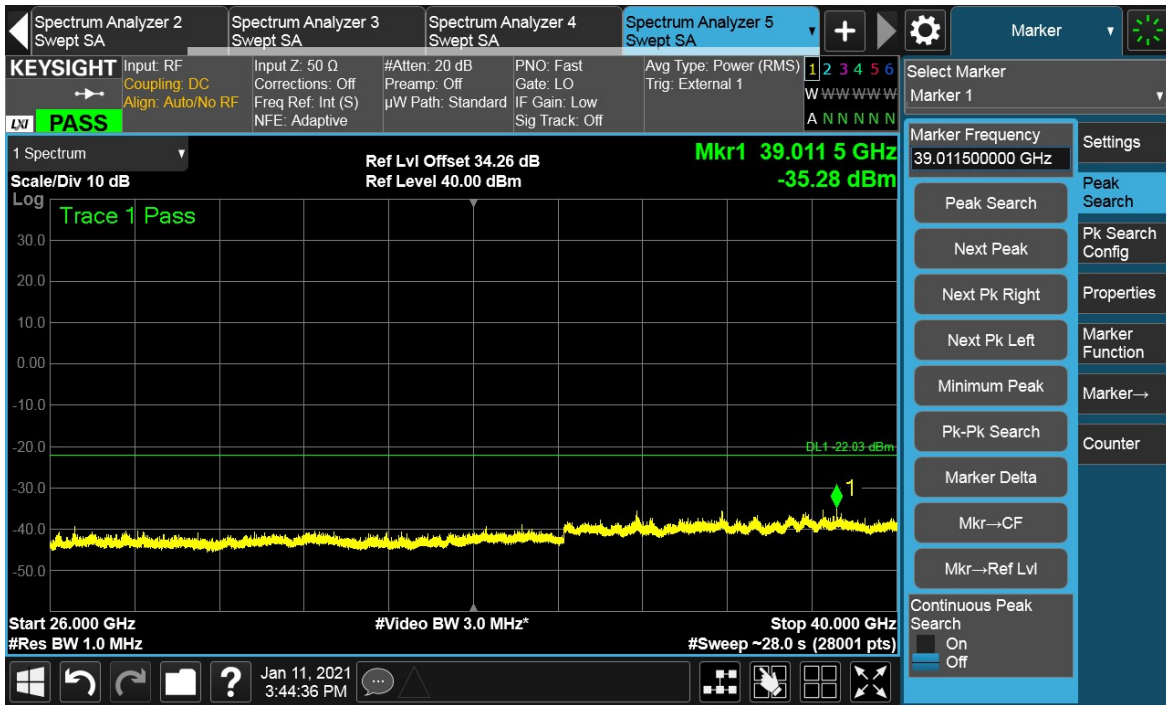

TEST REPORT

TEST REPORT

Channel Position T

Total Quality. Assured.

TEST REPORT

TEST REPORT

TEST REPORT

Antenna Port	Channel Position	Modulation	Channel Bandwidth (MHz)	RBW (kHz)	Limit (dBm)
E	B	16QAM	20	1000	-22.03
E	M	16QAM	20	1000	-22.03
E	T	16QAM	20	1000	-22.03

Channel Position B

TEST REPORT

Total Quality. Assured.

TEST REPORT

Channel Position M

Total Quality. Assured.

TEST REPORT

Total Quality. Assured.