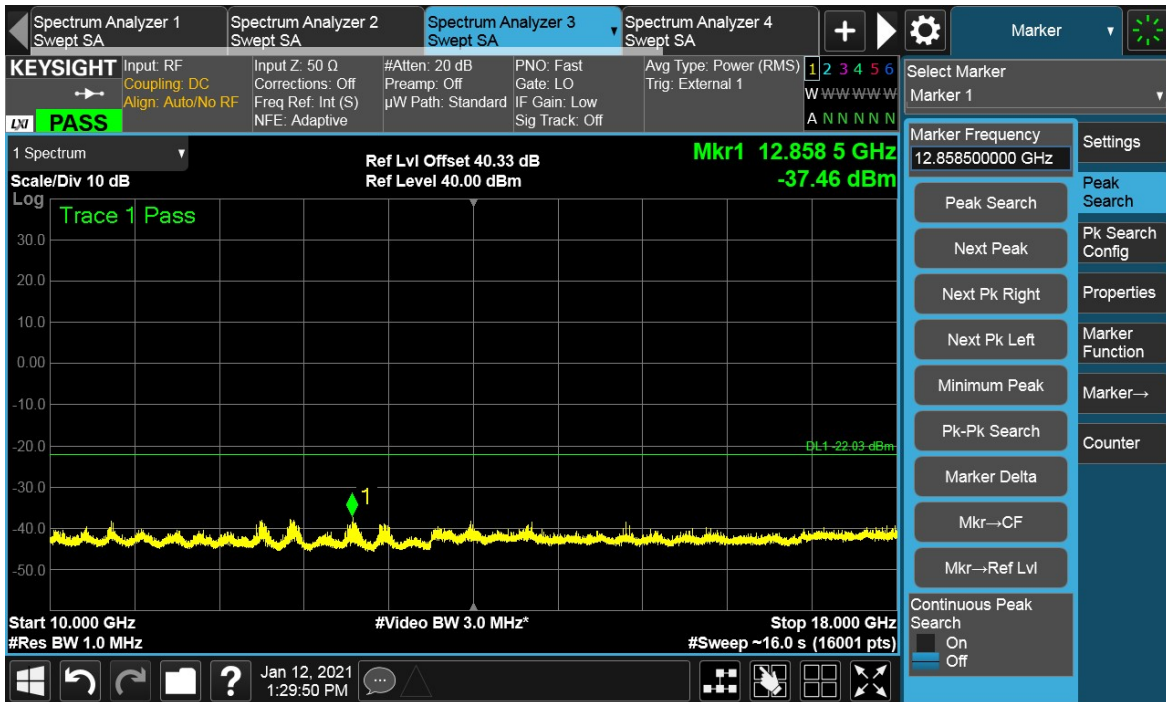

TEST REPORT

TEST REPORT

Channel Position T

Total Quality. Assured.

TEST REPORT

TEST REPORT

TEST REPORT

Antenna Port	Channel Position	Modulation	Channel Bandwidth (MHz)	RBW (kHz)	Limit (dBm)
E	B	16QAM	20	1000	-22.03
E	M	16QAM	20	1000	-22.03
E	T	16QAM	20	1000	-22.03

Channel Position B

TEST REPORT

Total Quality. Assured.

TEST REPORT

Channel Position M

Total Quality. Assured.

TEST REPORT

Total Quality. Assured.