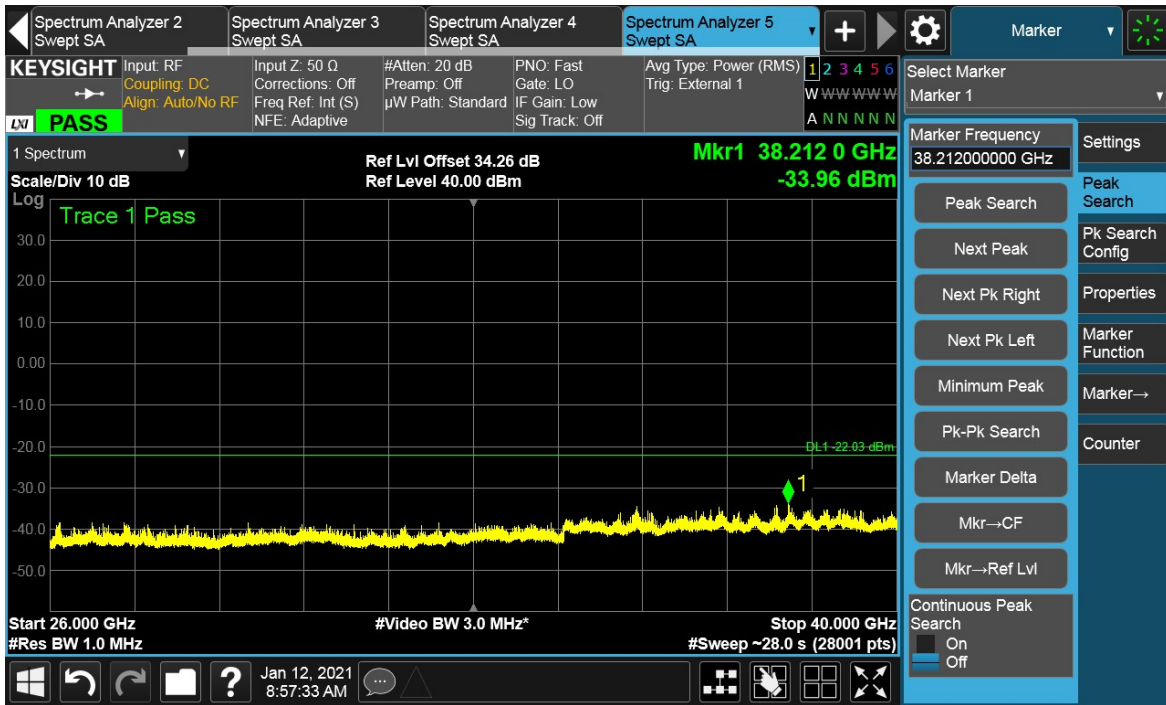

TEST REPORT

TEST REPORT

Channel Position T

Total Quality. Assured.

TEST REPORT

TEST REPORT

TEST REPORT

Antenna Port	Channel Position	Modulation	Channel Bandwidth (MHz)	RBW (kHz)	Limit (dBm)
E	B	16QAM	20	1000	-22.03
E	M	16QAM	20	1000	-22.03
E	T	16QAM	20	1000	-22.03

Channel Position B

TEST REPORT

Total Quality. Assured.

TEST REPORT

Channel Position M

Total Quality. Assured.

TEST REPORT

Total Quality. Assured.

TEST REPORT