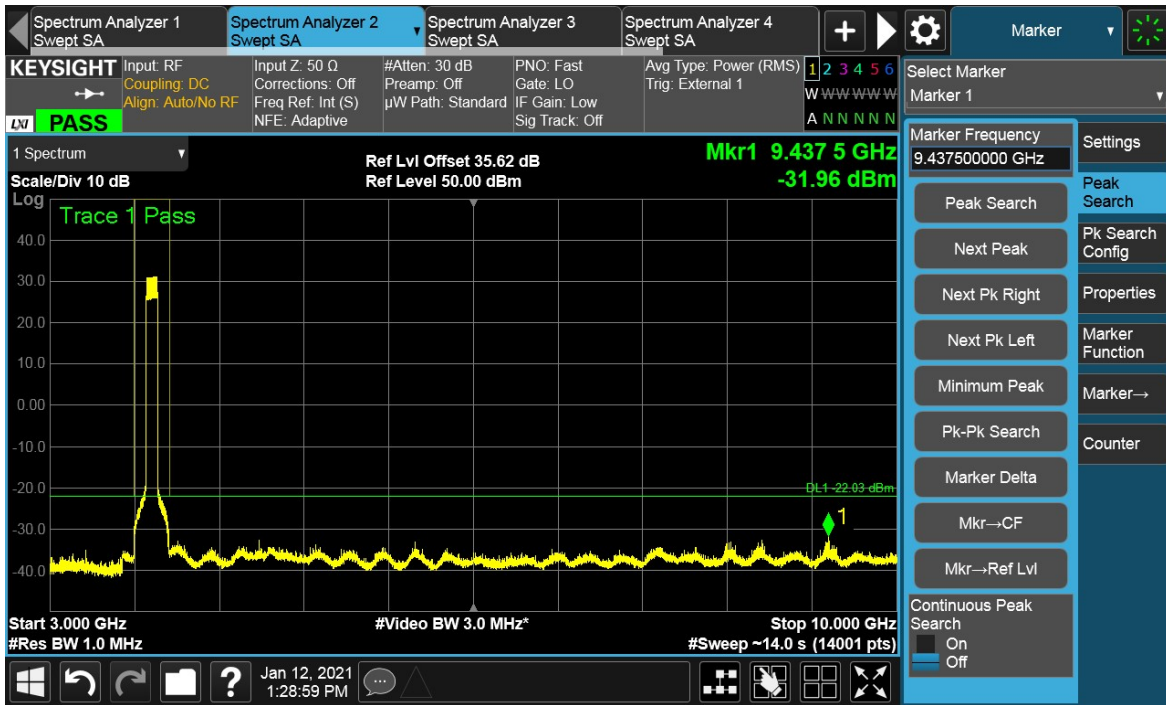

TEST REPORT

TEST REPORT

Channel Position T

Total Quality. Assured.

TEST REPORT

TEST REPORT

TEST REPORT

Antenna Port	Channel Position	Modulation	Channel Bandwidth (MHz)	RBW (kHz)	Limit (dBm)
E	B	16QAM	20	1000	-22.03
E	M	16QAM	20	1000	-22.03
E	T	16QAM	20	1000	-22.03

Channel Position B

TEST REPORT

Total Quality. Assured.

TEST REPORT

Channel Position M

Total Quality. Assured.

TEST REPORT

Total Quality. Assured.