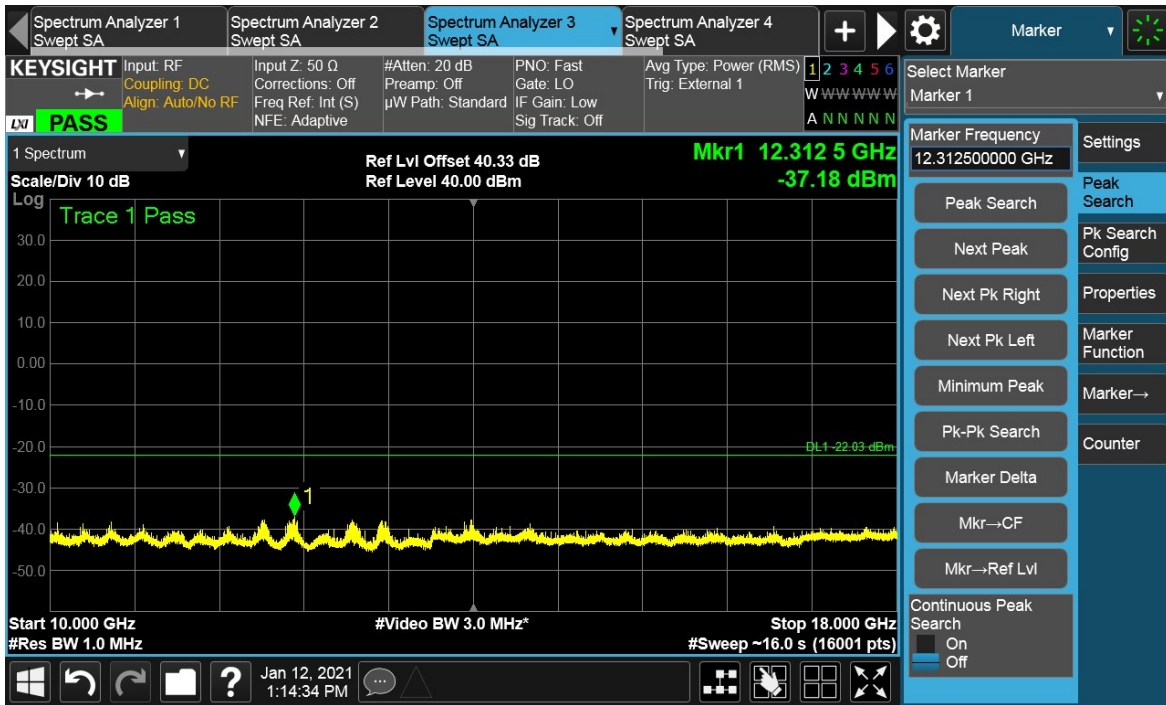

TEST REPORT

TEST REPORT

Channel Position T

Total Quality. Assured.

TEST REPORT

TEST REPORT

TEST REPORT

Antenna Port	Channel Position	Modulation	Channel Bandwidth (MHz)	RBW (kHz)	Limit (dBm)
E	B	16QAM	20	1000	-22.03
E	M	16QAM	20	1000	-22.03
E	T	16QAM	20	1000	-22.03

Channel Position B

TEST REPORT

Total Quality. Assured.

TEST REPORT

Channel Position M

Total Quality. Assured.

TEST REPORT

Total Quality. Assured.