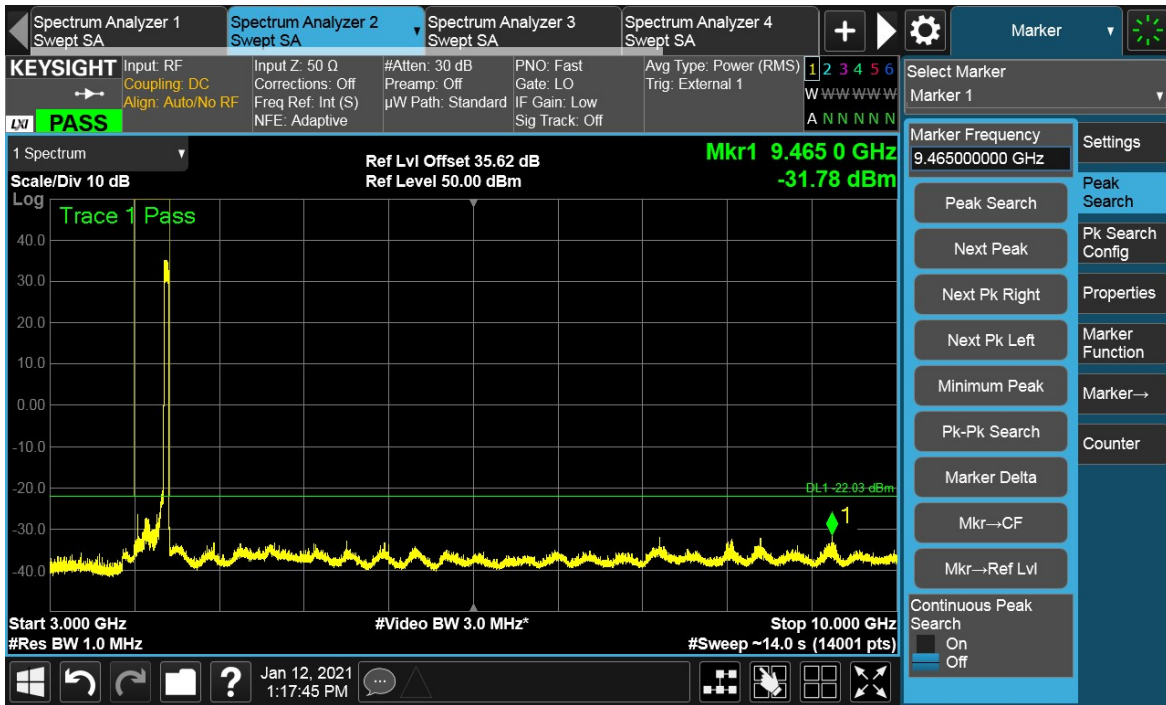

TEST REPORT

TEST REPORT

Channel Position T

Total Quality. Assured.

TEST REPORT

TEST REPORT

TEST REPORT

Antenna Port	Channel Position	Modulation	Channel Bandwidth (MHz)	RBW (kHz)	Limit (dBm)
E	B	16QAM	20	1000	-22.03
E	M	16QAM	20	1000	-22.03
E	T	16QAM	20	1000	-22.03

Channel Position B

TEST REPORT

Total Quality. Assured.

TEST REPORT

Channel Position M

Total Quality. Assured.

TEST REPORT

Total Quality. Assured.