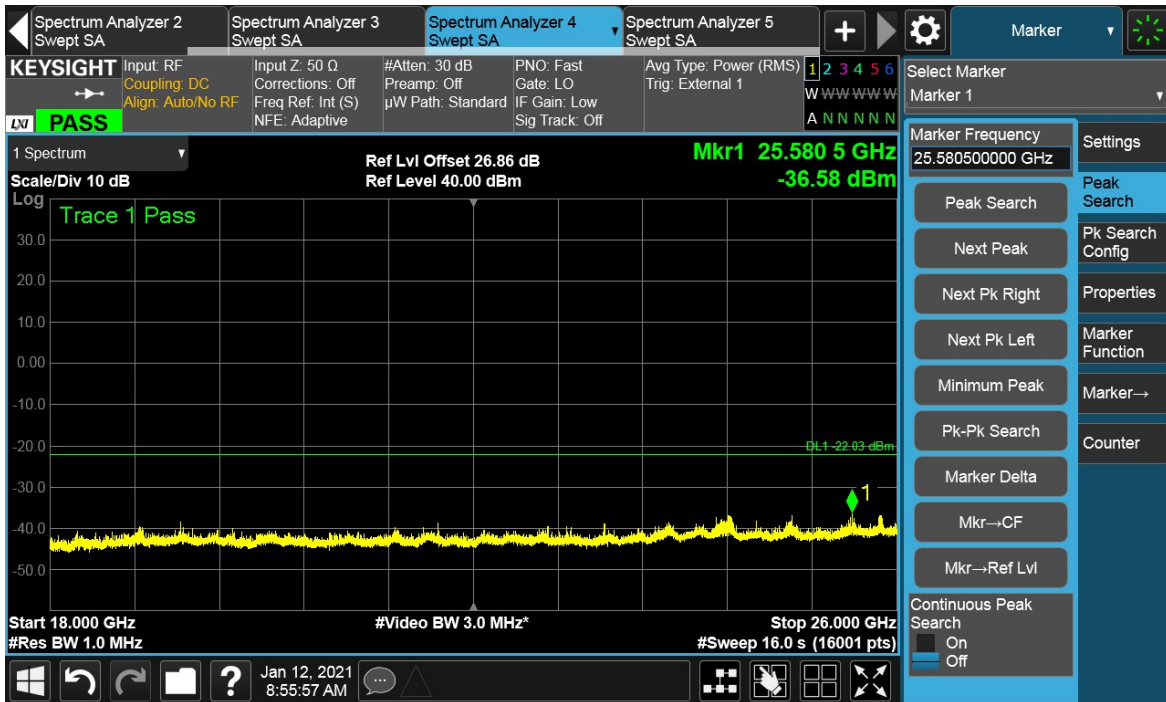

TEST REPORT

TEST REPORT

Channel Position T

Total Quality. Assured.

TEST REPORT

TEST REPORT

TEST REPORT

Antenna Port	Channel Position	Modulation	Channel Bandwidth (MHz)	RBW (kHz)	Limit (dBm)
E	B	16QAM	20	1000	-22.03
E	M	16QAM	20	1000	-22.03
E	T	16QAM	20	1000	-22.03

Channel Position B

TEST REPORT

Total Quality. Assured.

TEST REPORT

Channel Position M

Total Quality. Assured.

TEST REPORT

Total Quality. Assured.

TEST REPORT