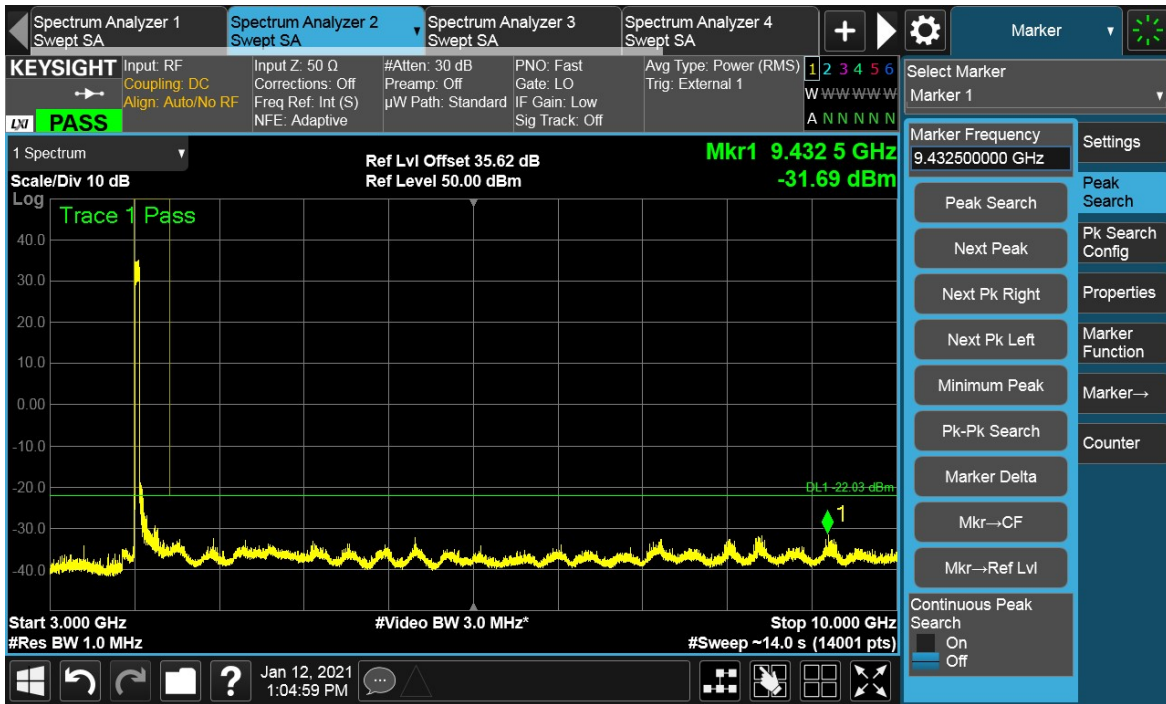

TEST REPORT

Total Quality. Assured.

TEST REPORT

Antenna Port	Channel Position	Modulation	Channel Bandwidth (MHz)	RBW (kHz)	Limit (dBm)
E	B	16QAM	20	1000	-22.03
E	M	16QAM	20	1000	-22.03
E	T	16QAM	20	1000	-22.03

Channel Position B

Total Quality. Assured.

TEST REPORT

Channel Position M