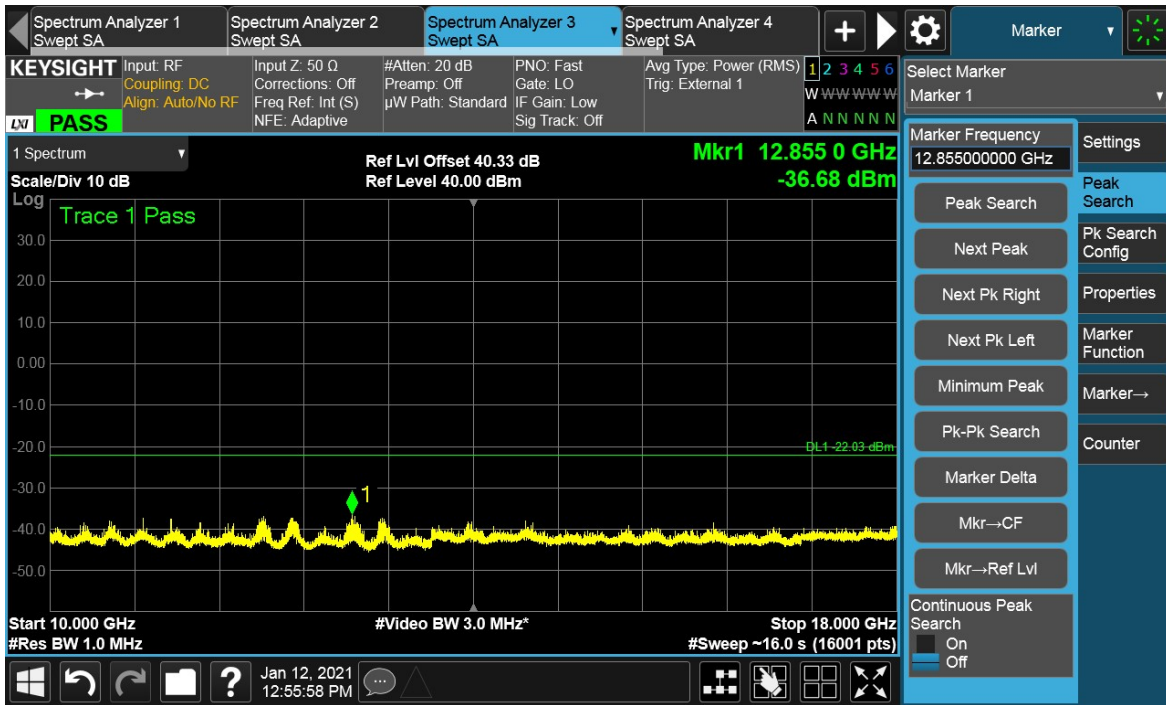

Total Quality. Assured.

TEST REPORT

Channel Position M

TEST REPORT

Total Quality. Assured.

TEST REPORT

Channel Position T

Total Quality. Assured.

TEST REPORT

Total Quality. Assured.

TEST REPORT

Antenna Port	Channel Position	Modulation	Channel Bandwidth (MHz)	RBW (kHz)	Limit (dBm)
E	B	16QAM	20	1000	-22.03
E	M	16QAM	20	1000	-22.03
E	T	16QAM	20	1000	-22.03

Channel Position B

Total Quality. Assured.

TEST REPORT

Channel Position M