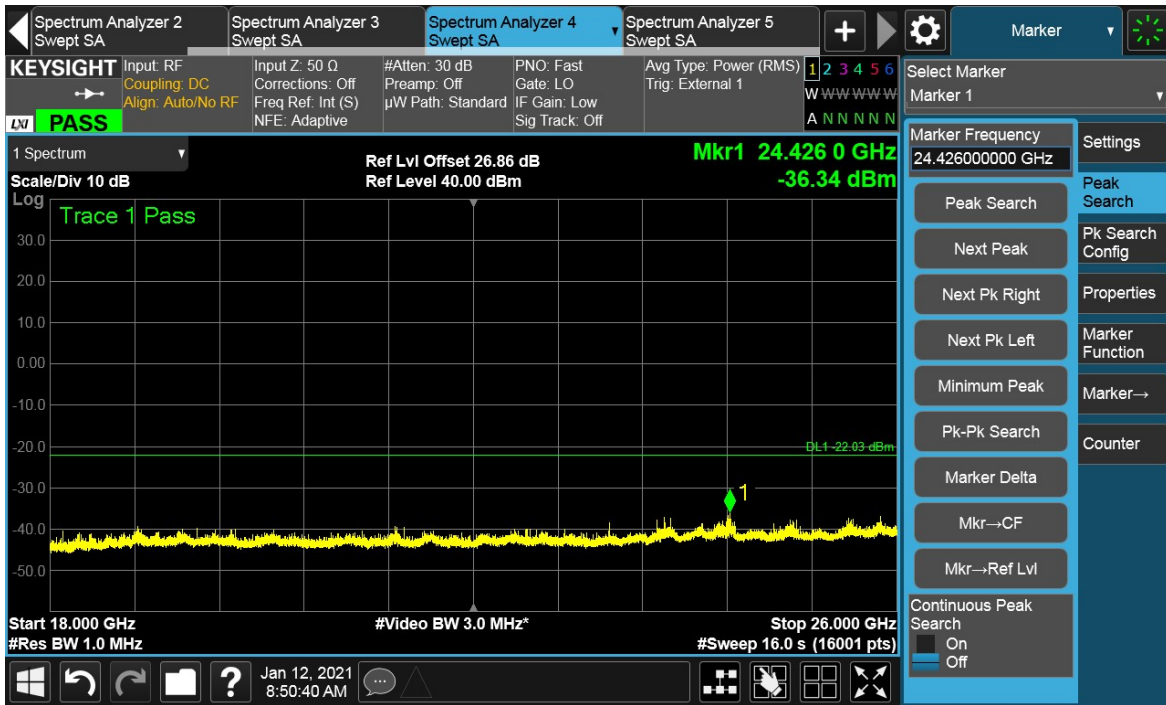

TEST REPORT

Total Quality. Assured.

TEST REPORT

Antenna Port	Channel Position	Modulation	Channel Bandwidth (MHz)	RBW (kHz)	Limit (dBm)
E	B	16QAM	20	1000	-22.03
E	M	16QAM	20	1000	-22.03
E	T	16QAM	20	1000	-22.03

Channel Position B

Total Quality. Assured.

TEST REPORT

Channel Position M