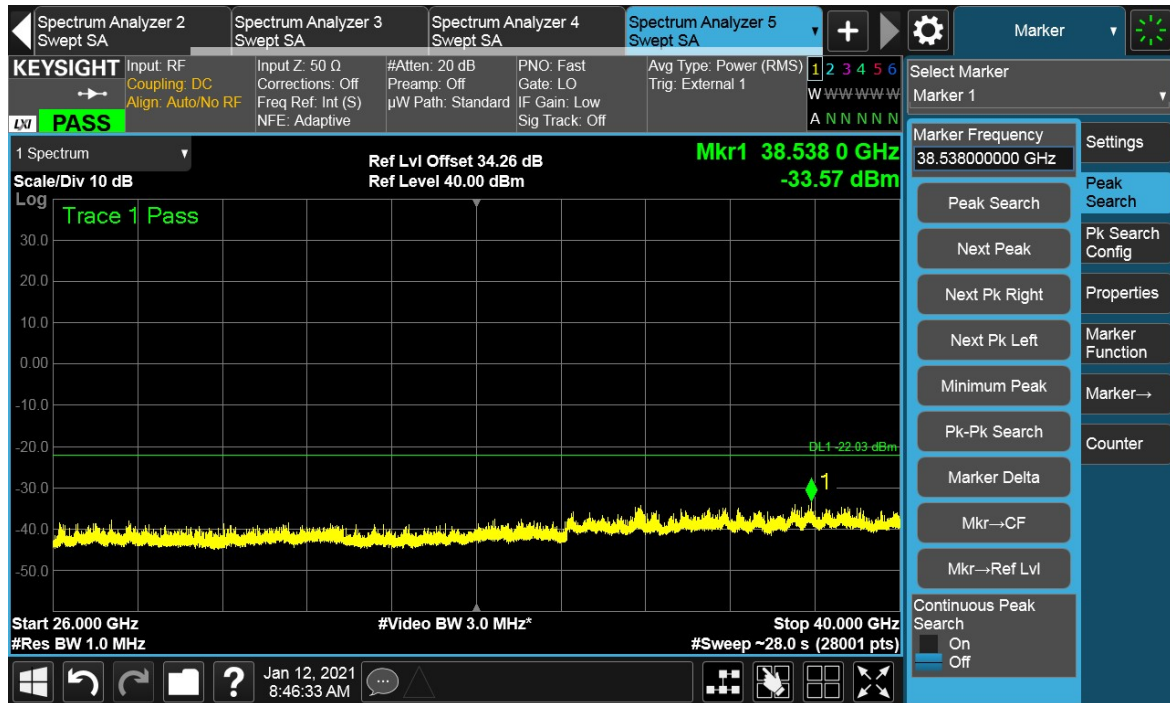

Total Quality. Assured.

TEST REPORT

Channel Position M

TEST REPORT

Total Quality. Assured.

TEST REPORT

Channel Position T

Total Quality. Assured.

TEST REPORT

Total Quality. Assured.

TEST REPORT

Antenna Port	Channel Position	Modulation	Channel Bandwidth (MHz)	RBW (kHz)	Limit (dBm)
E	B	16QAM	20	1000	-22.03
E	M	16QAM	20	1000	-22.03
E	T	16QAM	20	1000	-22.03

Channel Position B

Total Quality. Assured.

TEST REPORT

Channel Position M