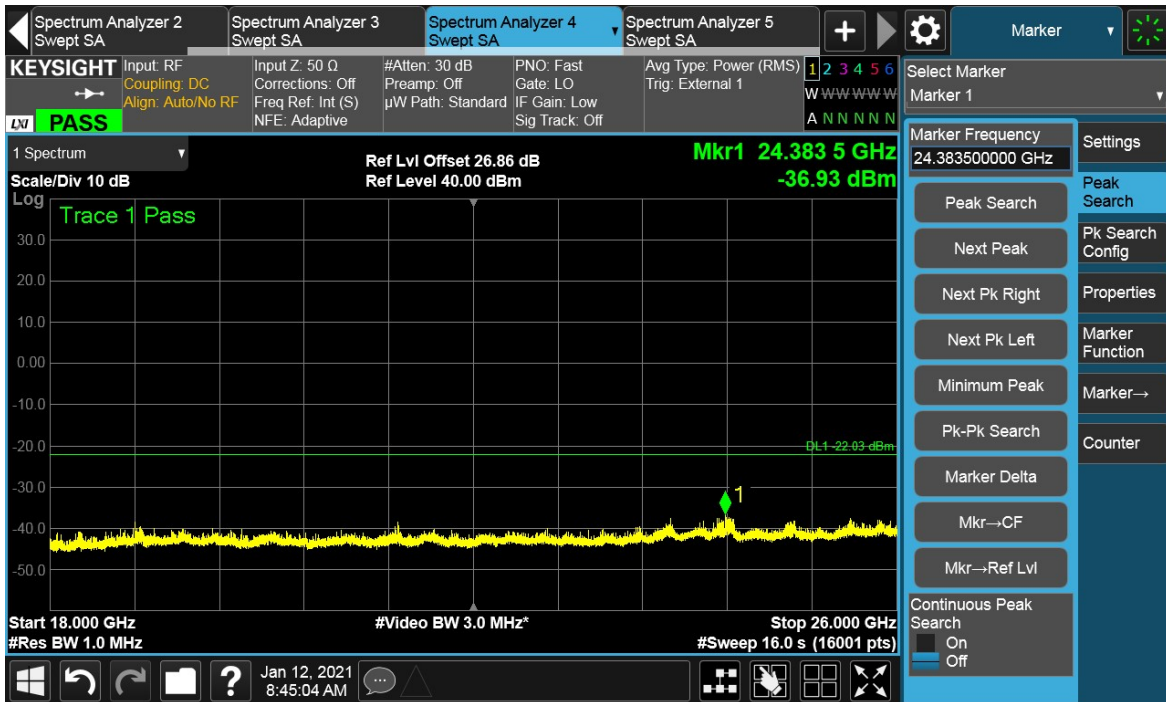

Total Quality. Assured.

TEST REPORT

Channel Position M

TEST REPORT

Total Quality. Assured.

TEST REPORT

Channel Position T

Total Quality. Assured.

TEST REPORT

Total Quality. Assured.

TEST REPORT

Antenna Port	Channel Position	Modulation	Channel Bandwidth (MHz)	RBW (kHz)	Limit (dBm)
E	B	16QAM	20	1000	-22.03
E	M	16QAM	20	1000	-22.03
E	T	16QAM	20	1000	-22.03

Channel Position B

Total Quality. Assured.

TEST REPORT

Channel Position M