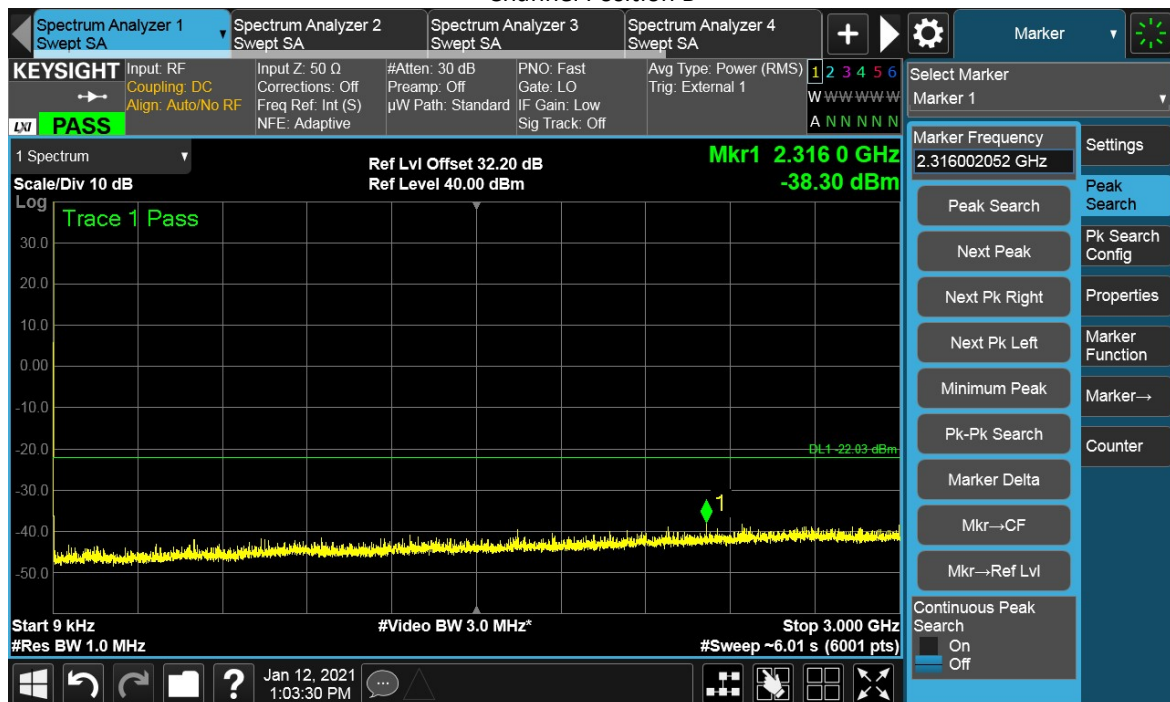

TEST REPORT

Total Quality. Assured.

TEST REPORT

Antenna Port	Channel Position	Modulation	Channel Bandwidth (MHz)	RBW (kHz)	Limit (dBm)
E	B	16QAM	20	1000	-22.03
E	M	16QAM	20	1000	-22.03
E	T	16QAM	20	1000	-22.03

Channel Position B

Total Quality. Assured.

TEST REPORT

Channel Position M