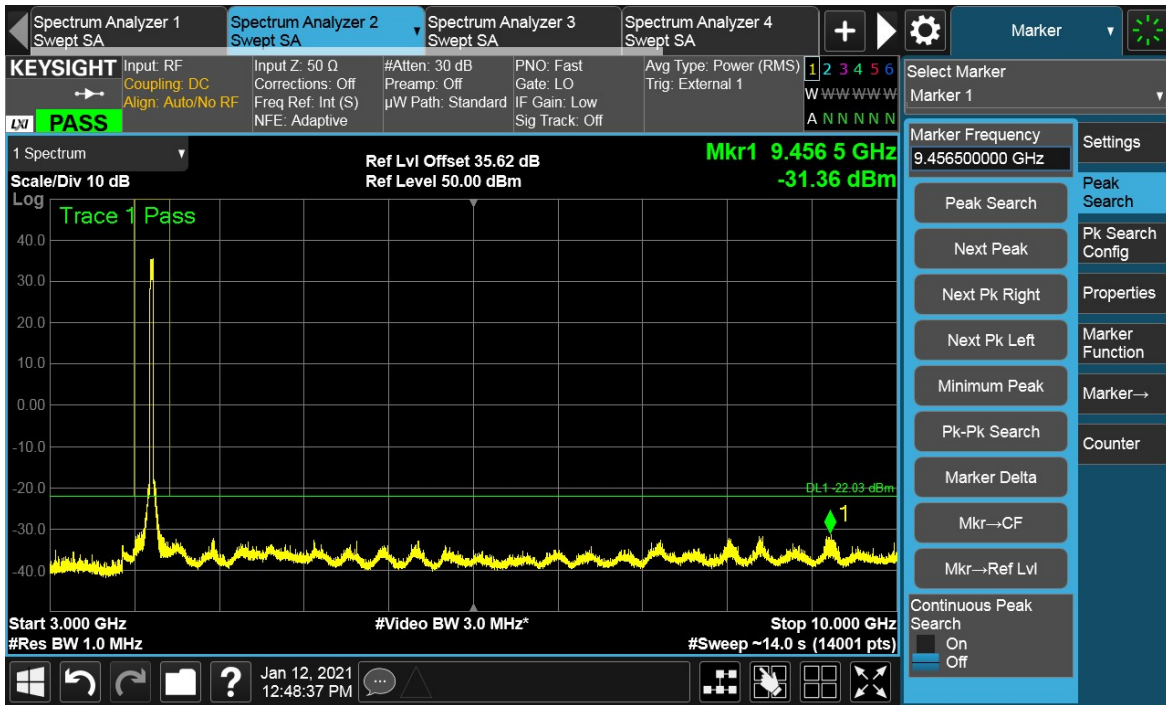

Total Quality. Assured.

TEST REPORT

Channel Position M

TEST REPORT

Total Quality. Assured.

TEST REPORT

Channel Position T

Total Quality. Assured.

TEST REPORT

Total Quality. Assured.

TEST REPORT

Antenna Port	Channel Position	Modulation	Channel Bandwidth (MHz)	RBW (kHz)	Limit (dBm)
E	B	16QAM	20	1000	-22.03
E	M	16QAM	20	1000	-22.03
E	T	16QAM	20	1000	-22.03

Channel Position B

Total Quality. Assured.

TEST REPORT

Channel Position M