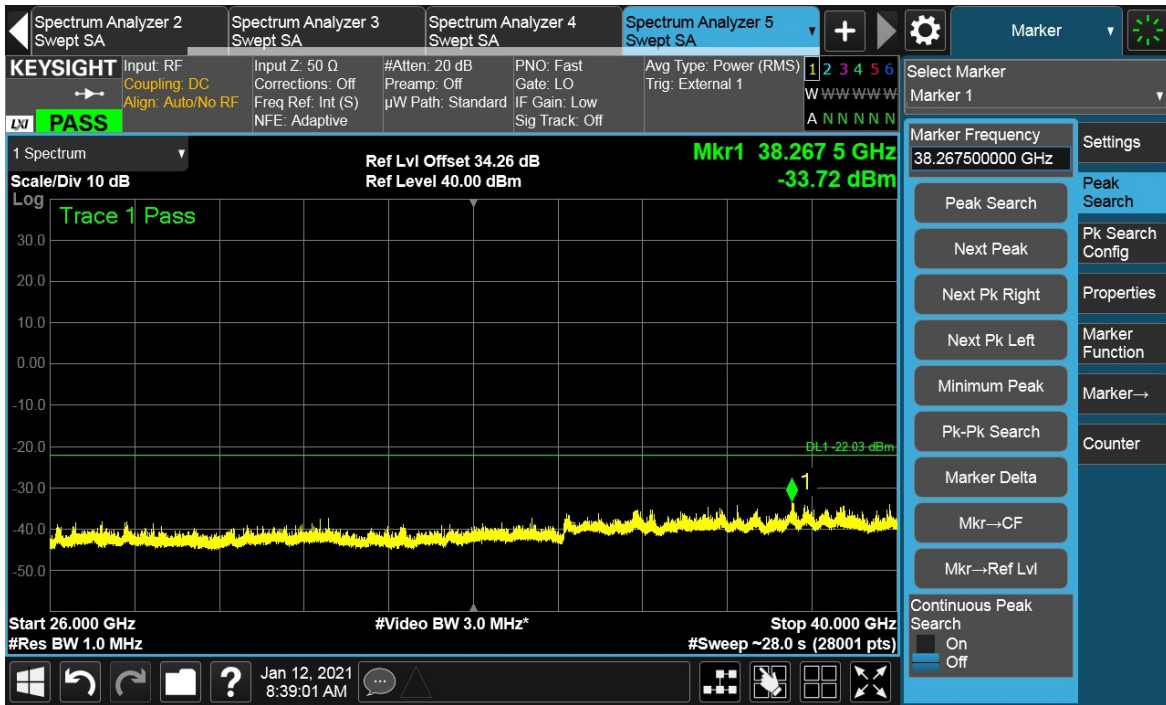

Total Quality. Assured.

TEST REPORT

Channel Position M

TEST REPORT

Total Quality. Assured.

TEST REPORT

Channel Position T

Total Quality. Assured.

TEST REPORT

Total Quality. Assured.

TEST REPORT

Antenna Port	Channel Position	Modulation	Channel Bandwidth (MHz)	RBW (kHz)	Limit (dBm)
E	B	16QAM	20	1000	-22.03
E	M	16QAM	20	1000	-22.03
E	T	16QAM	20	1000	-22.03

Channel Position B

Total Quality. Assured.

TEST REPORT

Channel Position M