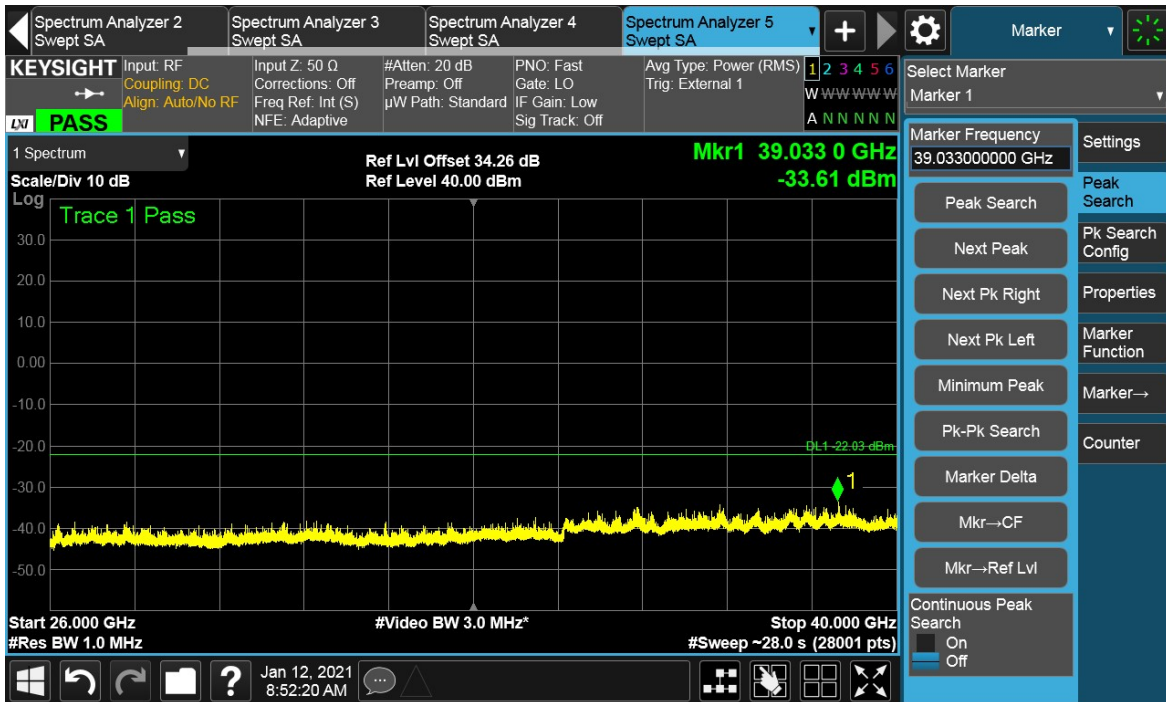

TEST REPORT

Total Quality. Assured.

TEST REPORT

Antenna Port	Channel Position	Modulation	Channel Bandwidth (MHz)	RBW (kHz)	Limit (dBm)
E	B	16QAM	20	1000	-22.03
E	M	16QAM	20	1000	-22.03
E	T	16QAM	20	1000	-22.03

Channel Position B

Total Quality. Assured.

TEST REPORT

Channel Position M