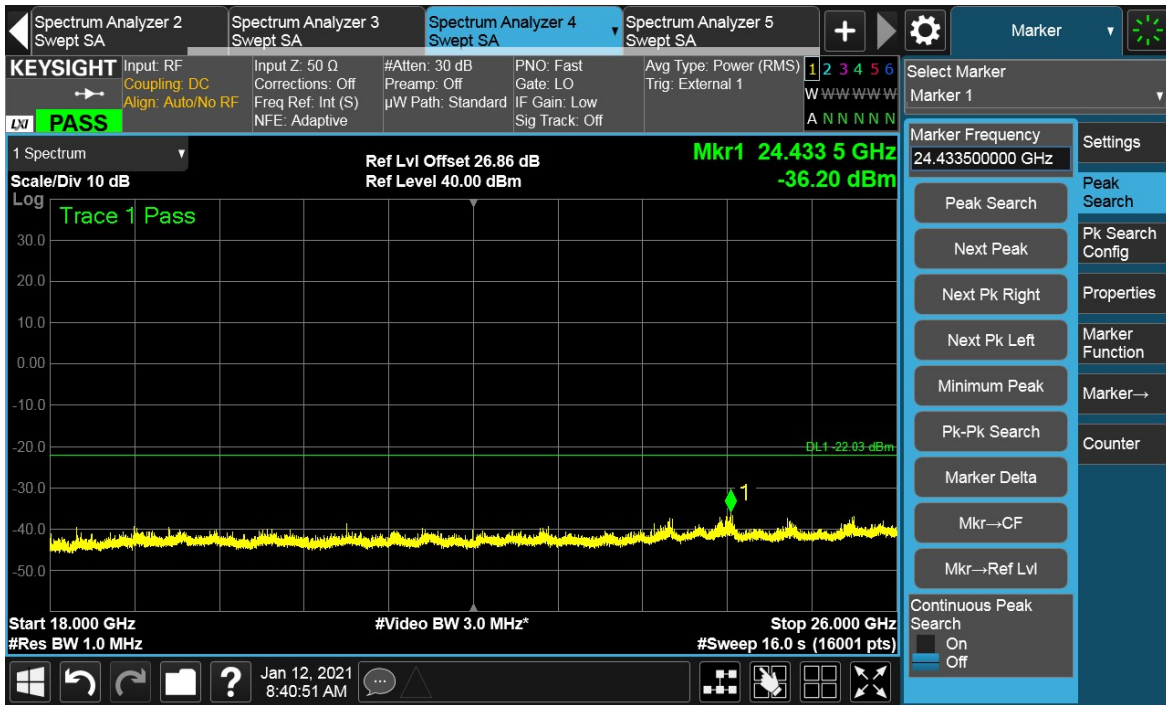

Total Quality. Assured.

TEST REPORT

Channel Position M

TEST REPORT

Total Quality. Assured.

TEST REPORT

Channel Position T

Total Quality. Assured.

TEST REPORT

Total Quality. Assured.

TEST REPORT

Antenna Port	Channel Position	Modulation	Channel Bandwidth (MHz)	RBW (kHz)	Limit (dBm)
E	B	16QAM	20	1000	-22.03
E	M	16QAM	20	1000	-22.03
E	T	16QAM	20	1000	-22.03

Channel Position B

Total Quality. Assured.

TEST REPORT

Channel Position M