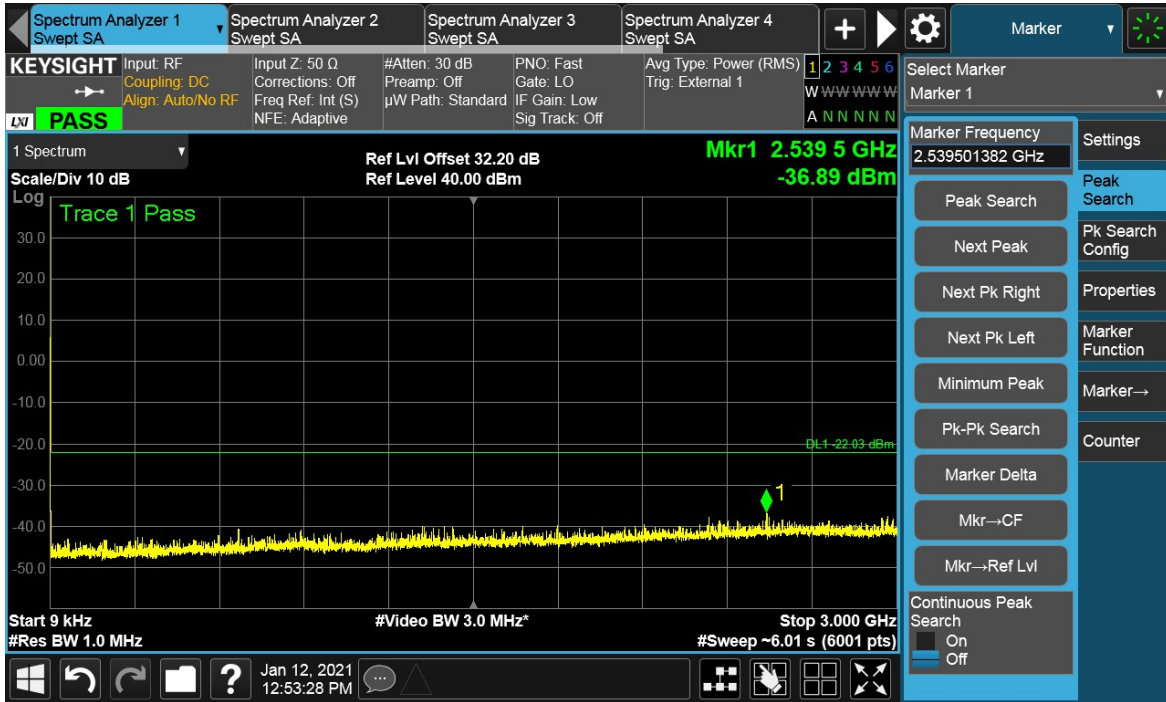

Total Quality. Assured.

TEST REPORT

Channel Position M

TEST REPORT

Total Quality. Assured.

TEST REPORT

Channel Position T

Total Quality. Assured.

TEST REPORT

Total Quality. Assured.

TEST REPORT

Antenna Port	Channel Position	Modulation	Channel Bandwidth (MHz)	RBW (kHz)	Limit (dBm)
E	B	16QAM	20	1000	-22.03
E	M	16QAM	20	1000	-22.03
E	T	16QAM	20	1000	-22.03

Channel Position B

Total Quality. Assured.

TEST REPORT

Channel Position M