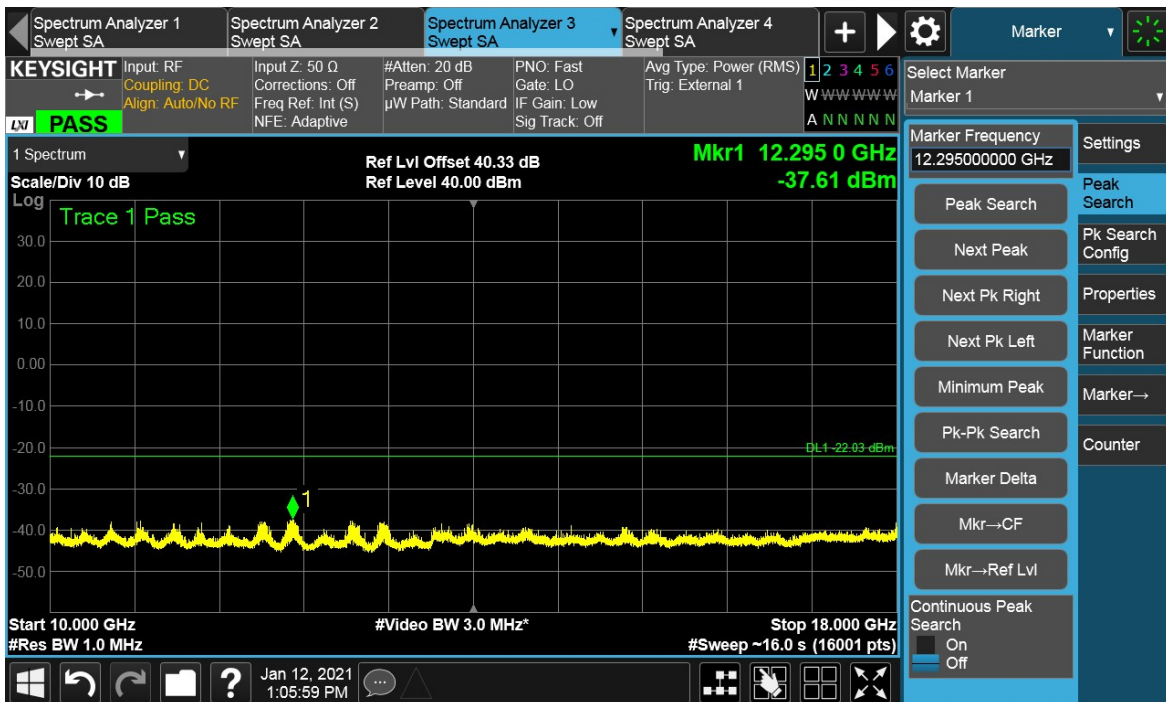

TEST REPORT

Total Quality. Assured.

TEST REPORT

Antenna Port	Channel Position	Modulation	Channel Bandwidth (MHz)	RBW (kHz)	Limit (dBm)
E	B	16QAM	20	1000	-22.03
E	M	16QAM	20	1000	-22.03
E	T	16QAM	20	1000	-22.03

Channel Position B

Total Quality. Assured.

TEST REPORT

Channel Position M