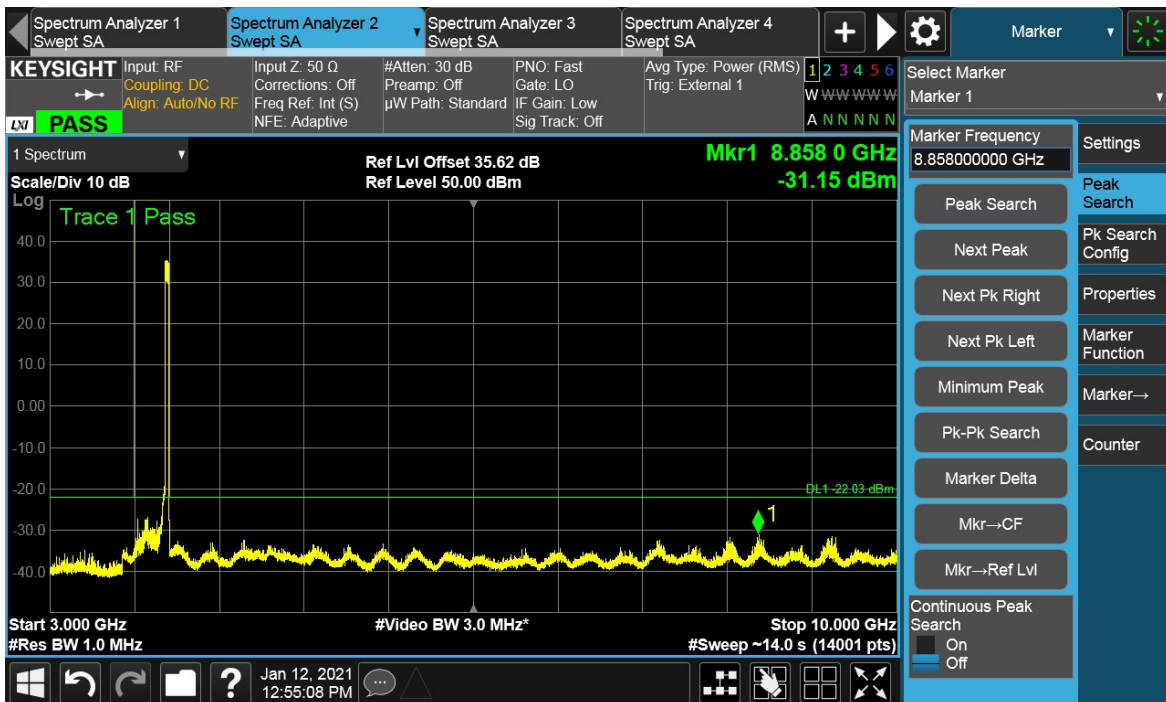

Total Quality. Assured.

TEST REPORT

Channel Position M

TEST REPORT

Total Quality. Assured.

TEST REPORT

Channel Position T

Total Quality. Assured.

TEST REPORT

Total Quality. Assured.

TEST REPORT

Antenna Port	Channel Position	Modulation	Channel Bandwidth (MHz)	RBW (kHz)	Limit (dBm)
E	B	16QAM	20	1000	-22.03
E	M	16QAM	20	1000	-22.03
E	T	16QAM	20	1000	-22.03

Channel Position B

Total Quality. Assured.

TEST REPORT

Channel Position M