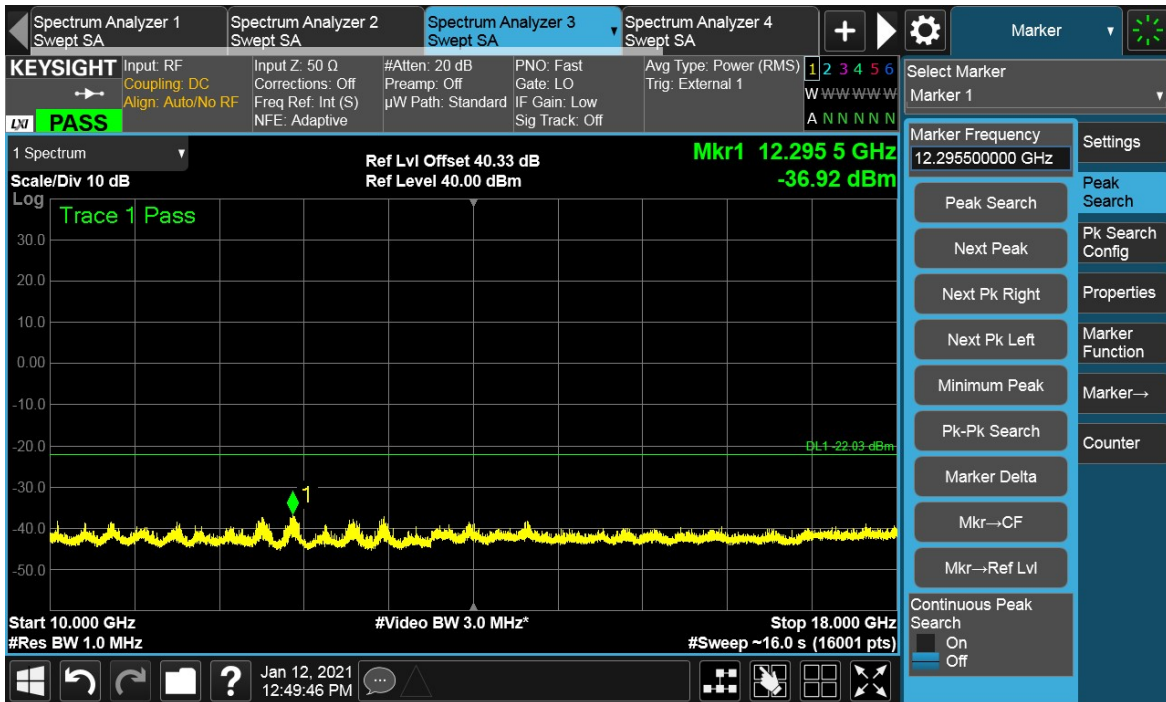

Total Quality. Assured.

TEST REPORT

Channel Position M

TEST REPORT

Total Quality. Assured.

TEST REPORT

Channel Position T

Total Quality. Assured.

TEST REPORT

Total Quality. Assured.

TEST REPORT

Antenna Port	Channel Position	Modulation	Channel Bandwidth (MHz)	RBW (kHz)	Limit (dBm)
E	B	16QAM	20	1000	-22.03
E	M	16QAM	20	1000	-22.03
E	T	16QAM	20	1000	-22.03

Channel Position B

Total Quality. Assured.

TEST REPORT

Channel Position M