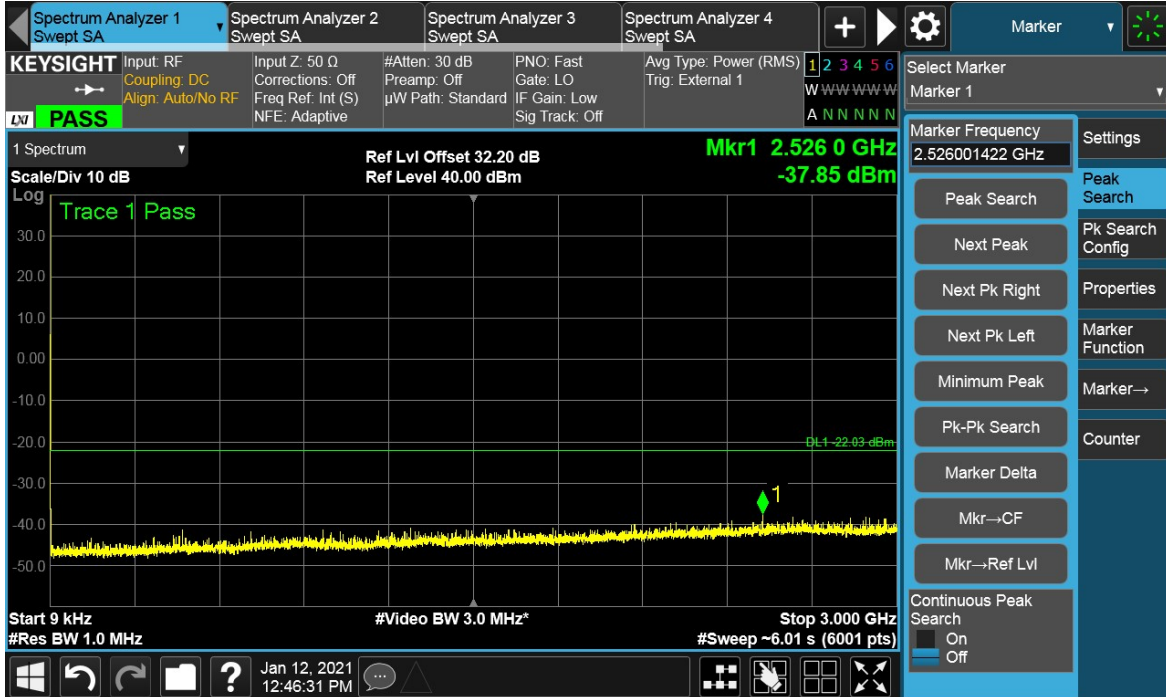

Total Quality. Assured.

TEST REPORT

Channel Position M

TEST REPORT

Total Quality. Assured.

TEST REPORT

Channel Position T

Total Quality. Assured.

TEST REPORT

Total Quality. Assured.

TEST REPORT

Antenna Port	Channel Position	Modulation	Channel Bandwidth (MHz)	RBW (kHz)	Limit (dBm)
E	B	16QAM	20	1000	-22.03
E	M	16QAM	20	1000	-22.03
E	T	16QAM	20	1000	-22.03

Channel Position B

Total Quality. Assured.

TEST REPORT

Channel Position M