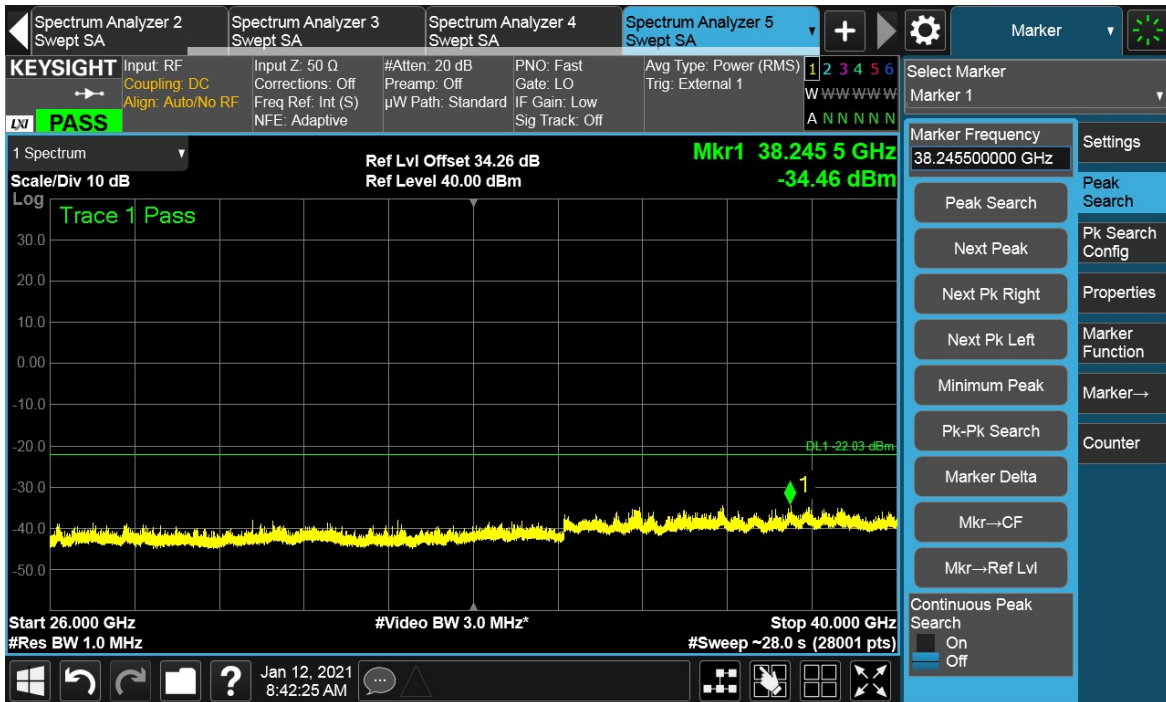

Total Quality. Assured.

TEST REPORT

Channel Position M

TEST REPORT

Total Quality. Assured.

TEST REPORT

Channel Position T

Total Quality. Assured.

TEST REPORT

Total Quality. Assured.

TEST REPORT

Antenna Port	Channel Position	Modulation	Channel Bandwidth (MHz)	RBW (kHz)	Limit (dBm)
E	B	16QAM	20	1000	-22.03
E	M	16QAM	20	1000	-22.03
E	T	16QAM	20	1000	-22.03

Channel Position B

Total Quality. Assured.

TEST REPORT

Channel Position M