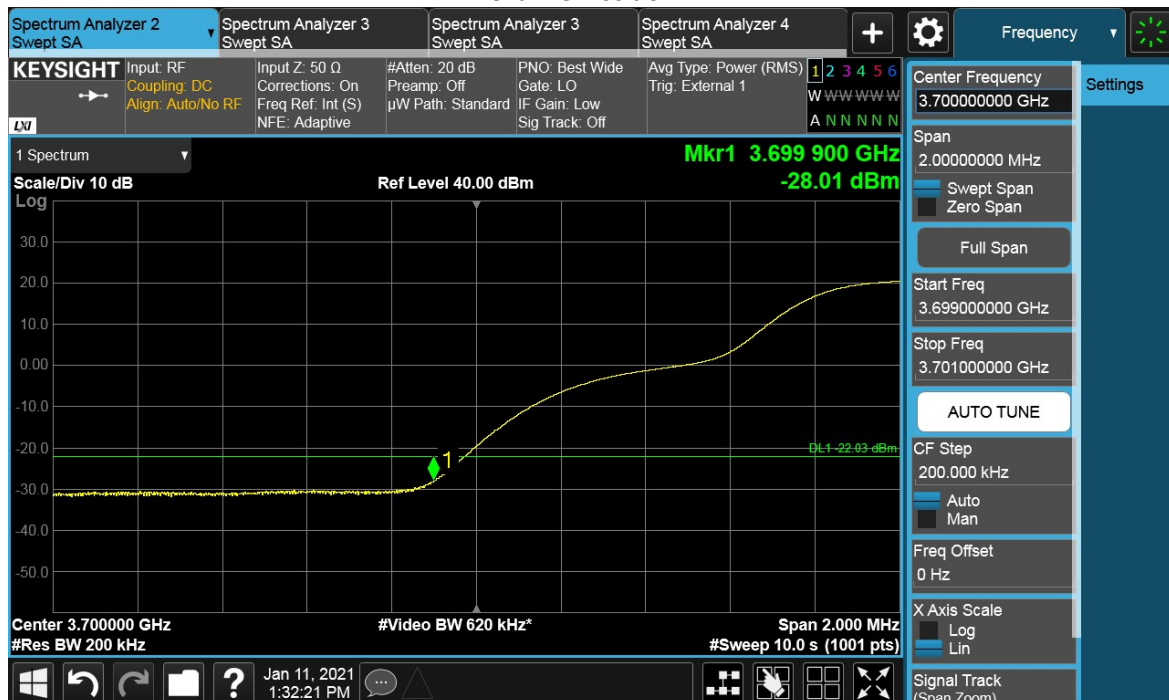

## Channel Position T

Total Quality. Assured.

## TEST REPORT

Antenna Port	Channel Position	Modulation	Channel Bandwidth (MHz)	RBW (kHz)	Limit (dBm)
E	B	16QAM	20	200	-22.03
				1000	-22.03
E	T	16QAM	20	200	-22.03
				1000	-22.03

Channel Position B