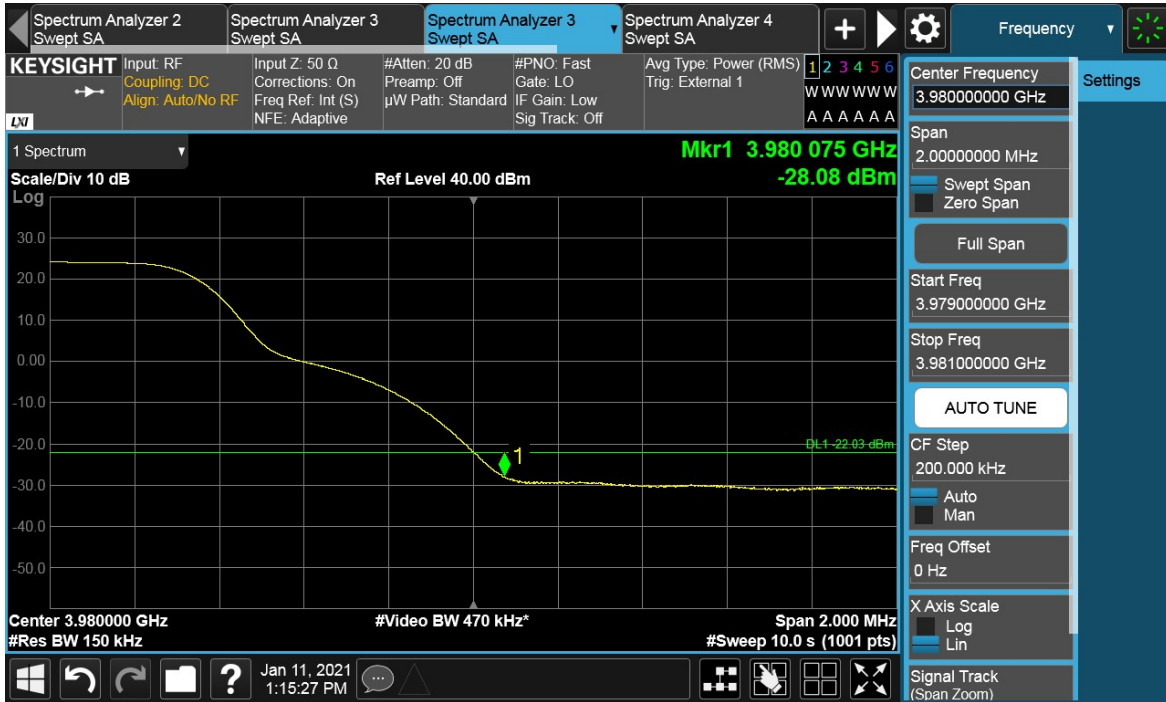

## Channel Position T

Total Quality. Assured.

## TEST REPORT

Antenna Port	Channel Position	Modulation	Channel Bandwidth (MHz)	RBW (kHz)	Limit (dBm)
E	B	16QAM	15	150	-22.03
				1000	-22.03
E	T	16QAM	15	150	-22.03
				1000	-22.03

Channel Position B

## TEST REPORT