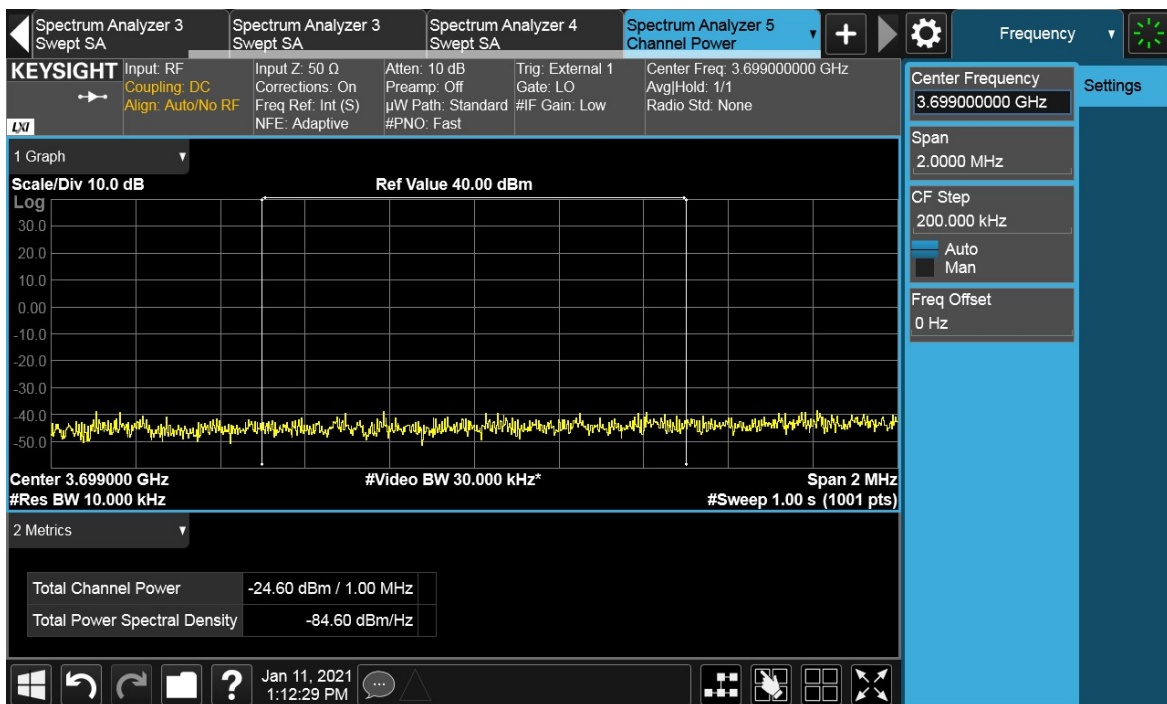

TEST REPORT