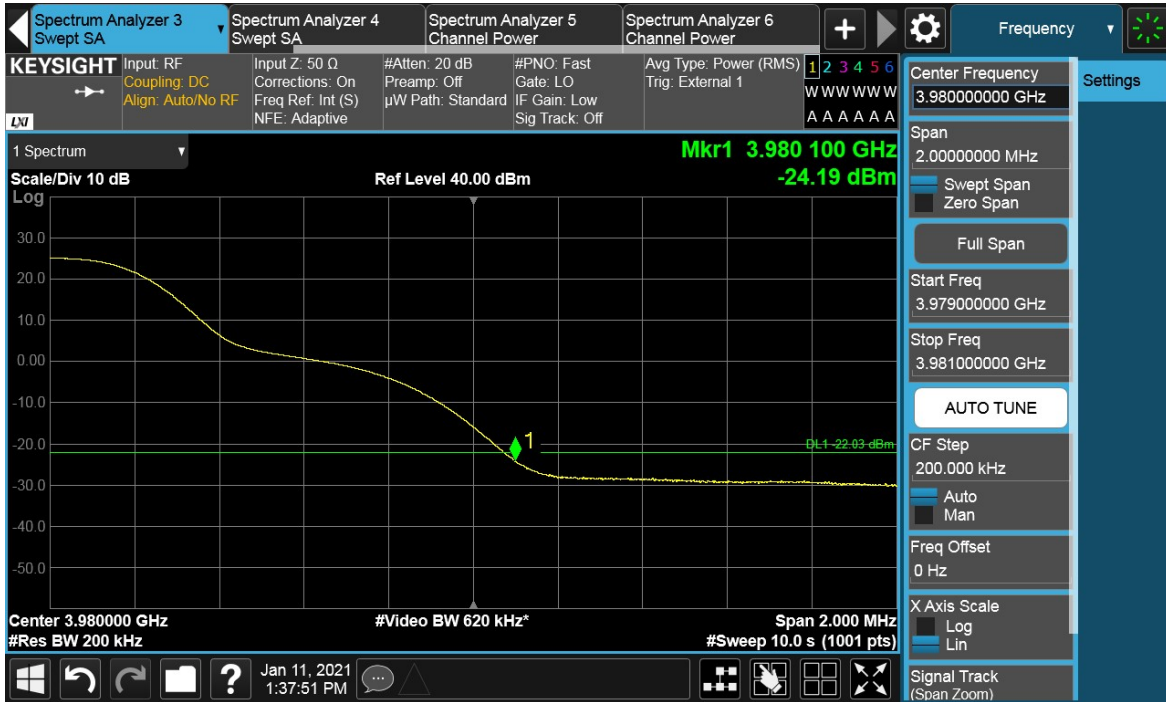

## Channel Position T

Total Quality. Assured.

## TEST REPORT

Antenna Port	Channel Position	Modulation	Channel Bandwidth (MHz)	RBW (kHz)	Limit (dBm)
E	B	16QAM	20	200	-22.03
				1000	-22.03
E	T	16QAM	20	200	-22.03
				1000	-22.03

Channel Position B

## TEST REPORT

### Channel Position T

Total Quality. Assured.