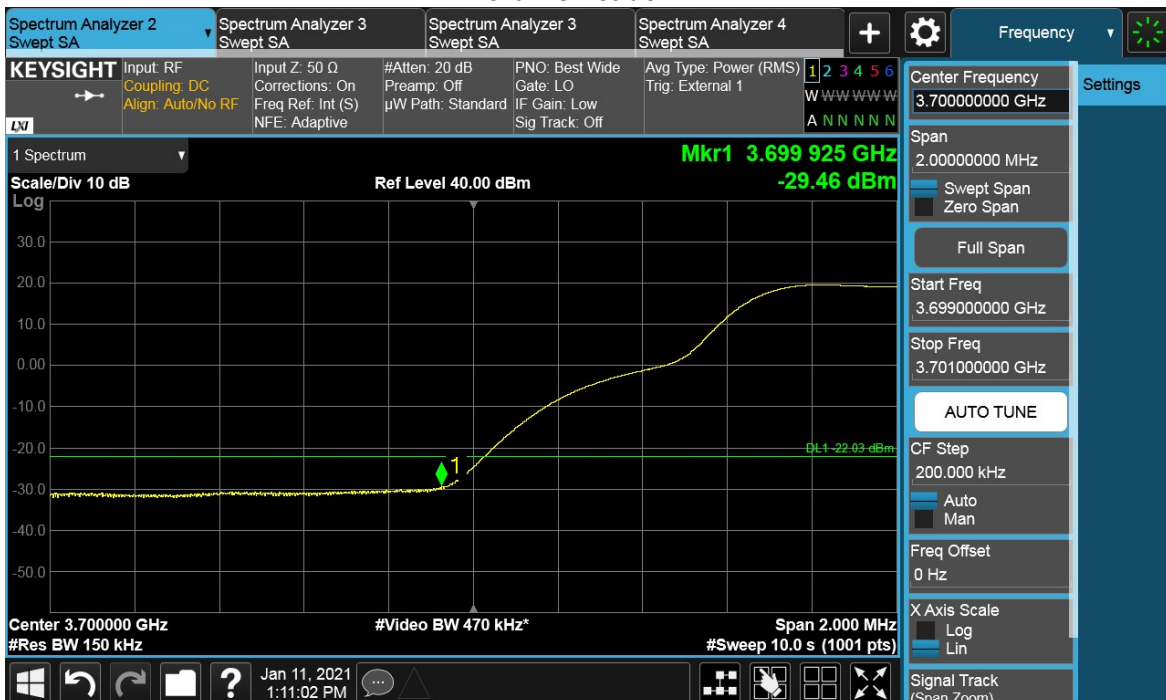

## Channel Position T

Total Quality. Assured.

## TEST REPORT

Antenna Port	Channel Position	Modulation	Channel Bandwidth (MHz)	RBW (kHz)	Limit (dBm)
E	B	16QAM	15	150	-22.03
				1000	-22.03
E	T	16QAM	15	150	-22.03
				1000	-22.03

Channel Position B