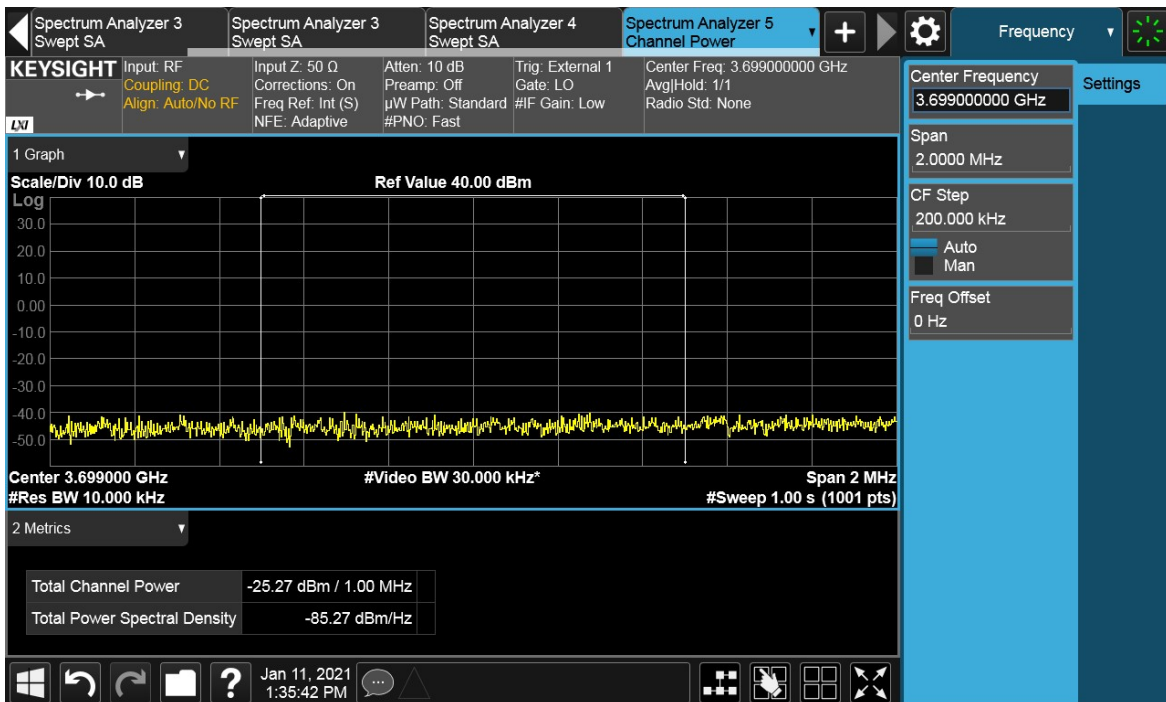

TEST REPORT