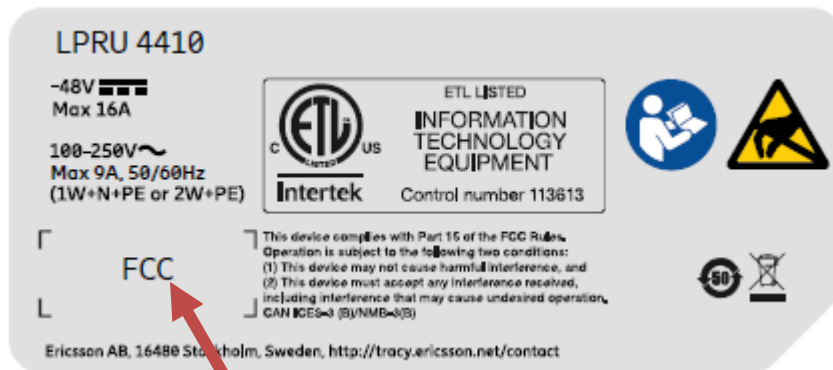

**Exhibit 01: Product Identification Label**

KRC 161 887/1

8 April 2020

Figure 1: LPRU 4410 B5B13 Label Detail

Figure 1.

- The text printed shall be:  
**FCC ID: TA8AKRC161887-1**