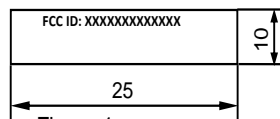

Exhibit 01: Product Identification Label

KRC 161 879/1

5 May 2020

Figure 1: LPRU 4410 B5B12A Label Detail

Figure 1.

- The text printed shall be:
FCC ID: TA8AKRC161879-1