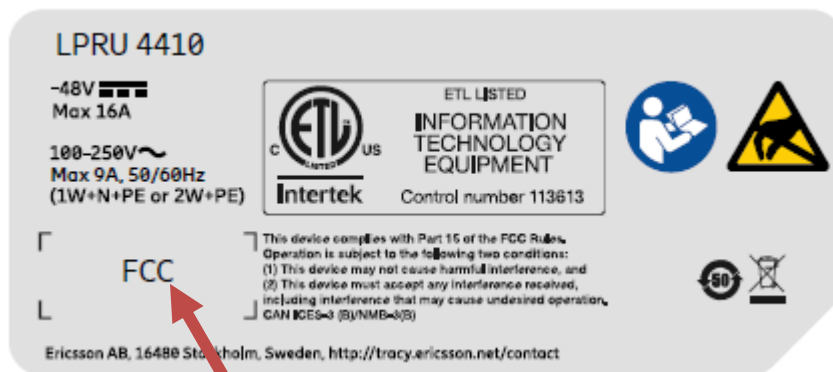

Exhibit 01: Product Identification Label

KRC 161 879/1

5 May 2020

Figure 1: LPRU 4410 B5B12A Label Detail

Figure 1.

- The text printed shall be:
FCC ID: TA8AKRC161879-1