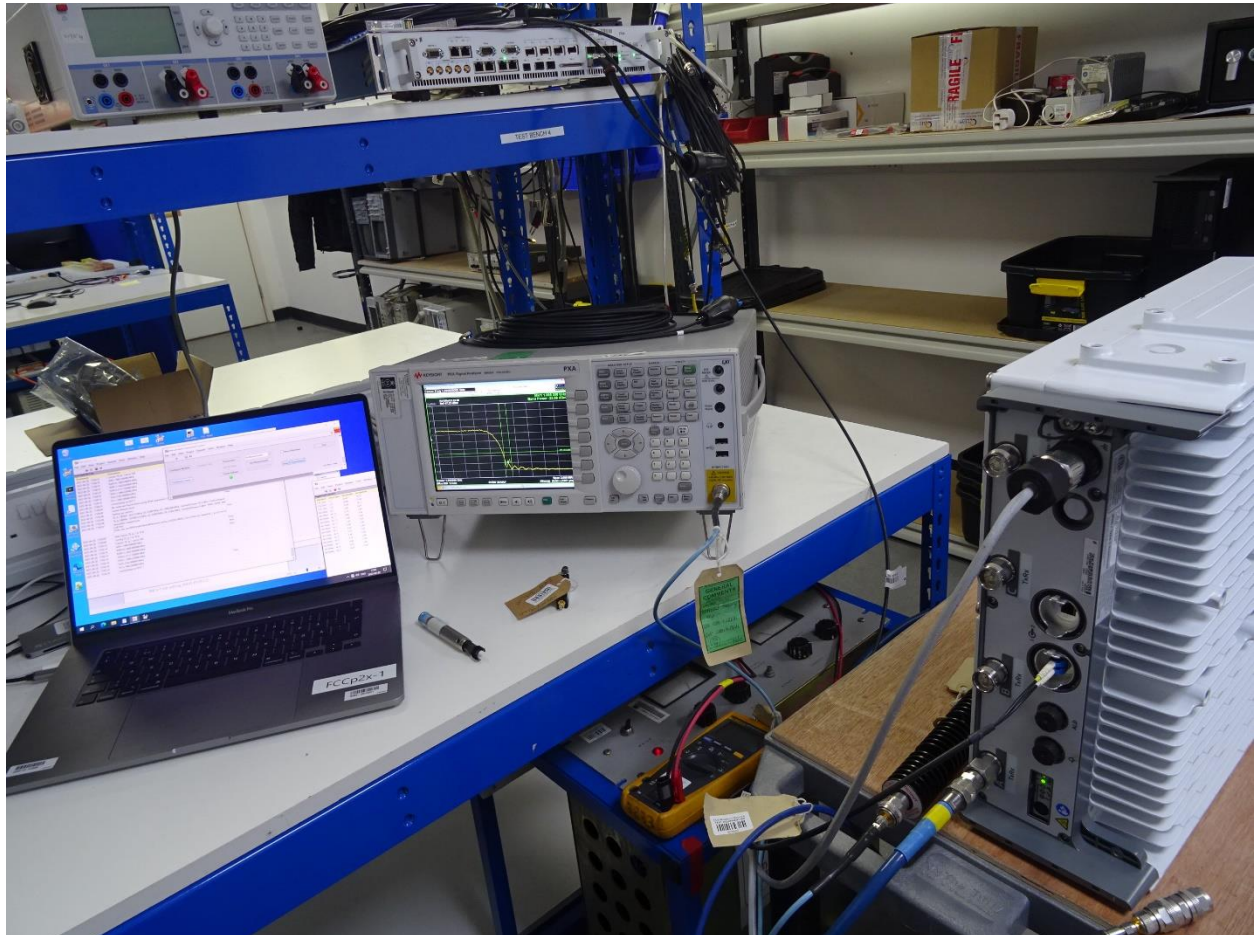

PHOTOGRAPHS OF TEST SET UP

Conducted Lab Testing

FCC : TA8AKRC161847
ISED ID : 287AB-AS161847

Ericsson Radio 4499 44B2/B25 44B66A C

Radiated Testing 30 MHz – 1GHz

Radiated Testing 1GHz – 18GHz

Radiated Testing 18GHz – 25GHz