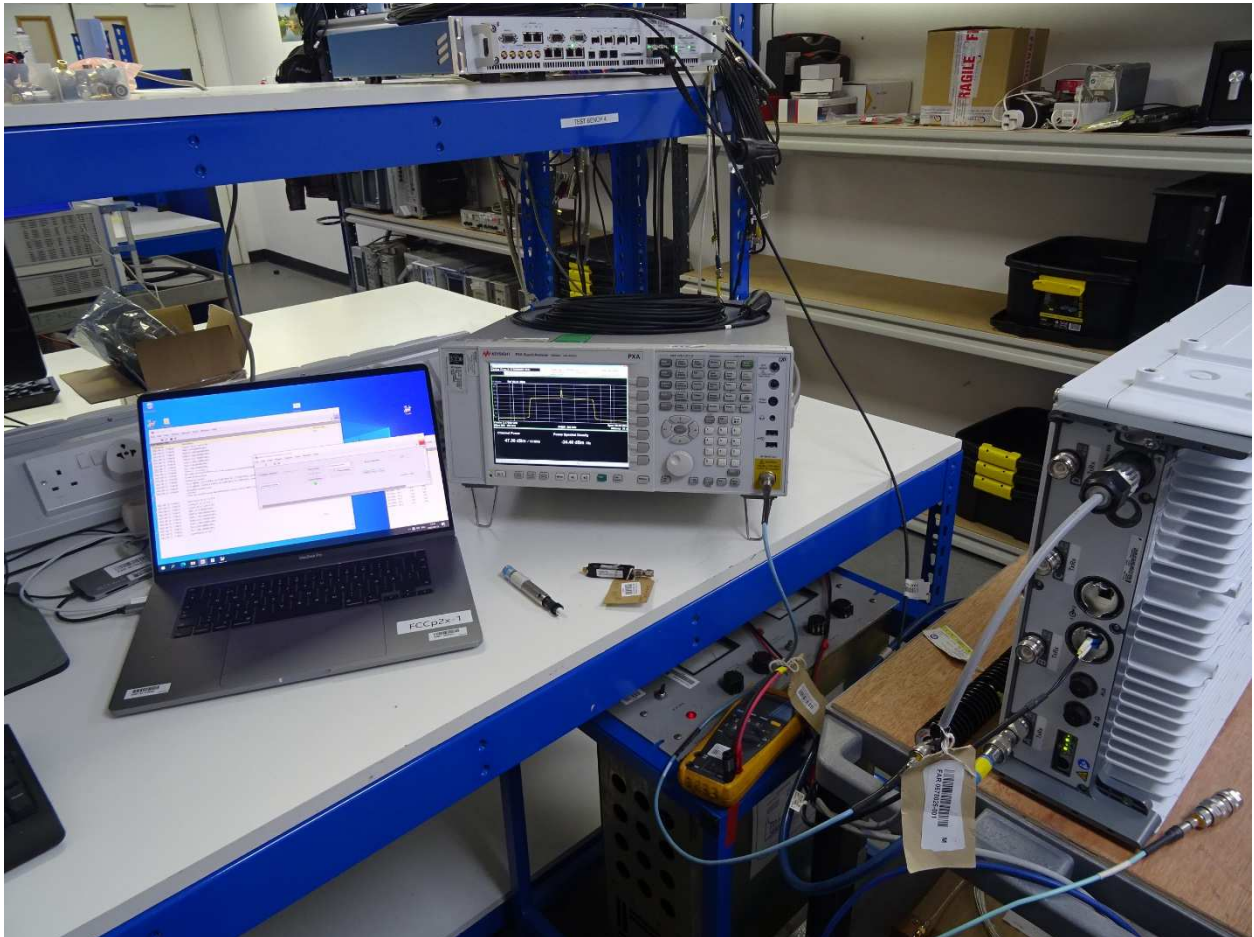

PHOTOGRAPHS OF TEST SET UP

Conducted Lab Testing

FCC : TA8AKRC161844
ISED ID : 287AB-AS161844

Ericsson Radio 4480 44B2/B25 44B66A C

Radiated Testing 30 MHz – 1GHz

FCC : TA8AKRC161844
ISED ID : 287AB-AS161844