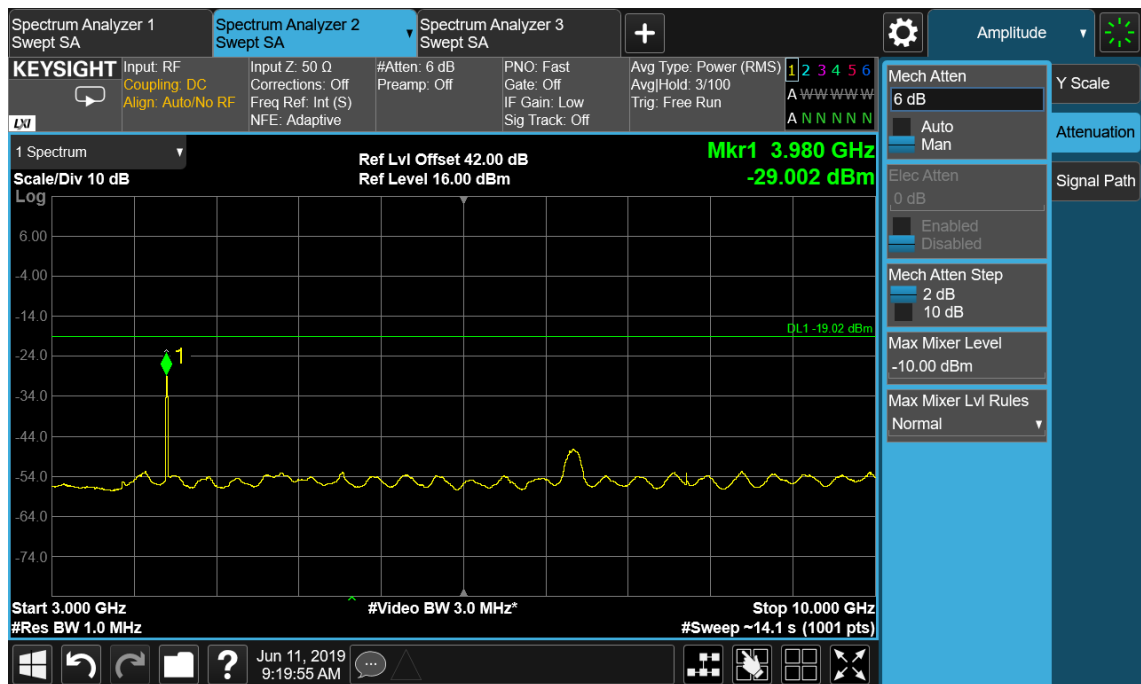

Port B, Channel Position T

Configuration WCDMA-2C 64QAM

Channel Bandwidth	RBW (MHz)	Limit (dBm)
5.0 MHz	1.0	-19.02

Port B , Channel Position M

Configuration LTE-MIMO-1C QPSK

Channel Bandwidth	RBW (MHz)	Limit (dBm)
5.0 MHz	1.0	-19.02
10.0 MHz	1.0	-19.02
15.0 MHz	1.0	-19.02
20.0 MHz	1.0	-19.02

Port B , Channel Position B 5.0 MHz

Port B , Channel Position M 5.0 MHz

Port B , Channel Position T 5.0 MHz

Port B , Channel Position B 10.0 MHz

Port B , Channel Position M 10.0 MHz

Port B , Channel Position T 10.0 MHz

Port B , Channel Position B 15.0 MHz

Port B , Channel Position M 15.0 MHz

Port B , Channel Position T 15.0 MHz

Port B , Channel Position B 20.0 MHz

Port B , Channel Position M 20.0 MHz

Port B , Channel Position T 20.0 MHz

Configuration LTE-MIMO-2C QPSK

Channel Bandwidth	RBW (MHz)	Limit (dBm)
5.0 MHz	1.0	-19.02
10.0 MHz	1.0	-19.02
15.0 MHz	1.0	-19.02
20.0 MHz	1.0	-19.02

Port B , Channel Position M 5.0 MHz

Port B, Channel Position M 10.0 MHz