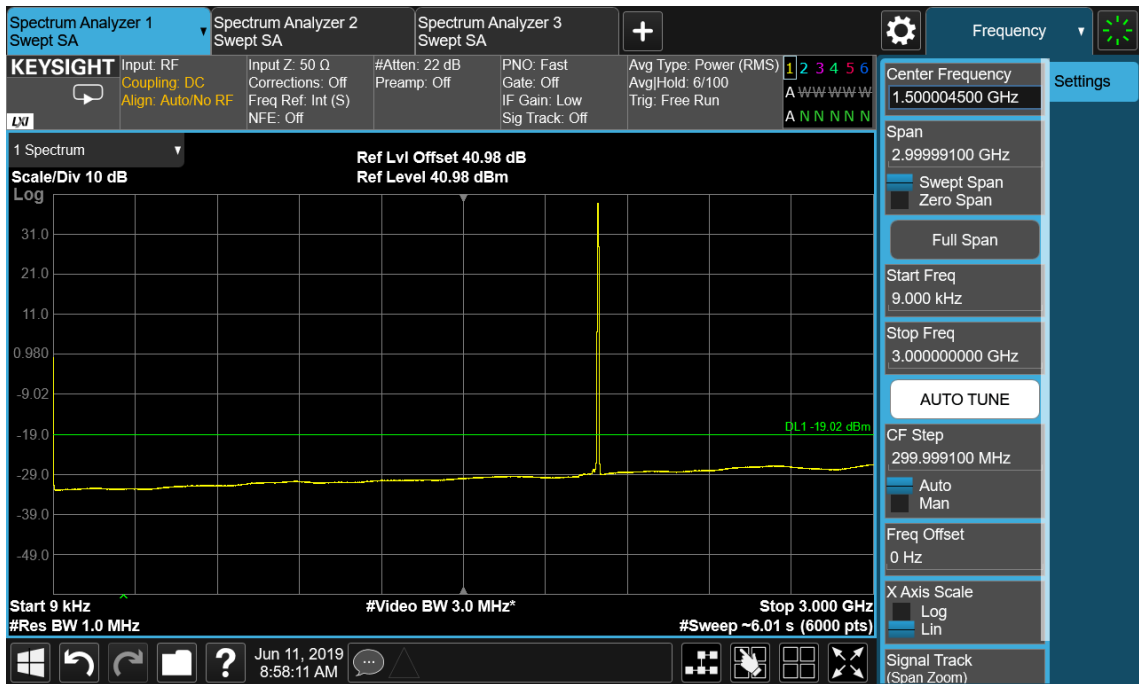

Port B, Channel Position T

Configuration WCDMA-2C 64QAM

Channel Bandwidth	RBW (MHz)	Limit (dBm)
5.0 MHz	1.0	-19.02

Port B , Channel Position M

Configuration LTE-MIMO-1C QPSK

Channel Bandwidth	RBW (MHz)	Limit (dBm)
5.0 MHz	1.0	-19.02
10.0 MHz	1.0	-19.02
15.0 MHz	1.0	-19.02
20.0 MHz	1.0	-19.02

Port B , Channel Position B 5.0 MHz

Port B , Channel Position M 5.0 MHz

Port B , Channel Position T 5.0 MHz

Port B , Channel Position B 10.0 MHz

Port B , Channel Position M 10.0 MHz

Port B , Channel Position T 10.0 MHz

Port B , Channel Position B 15.0 MHz

Port B , Channel Position M 15.0 MHz

Port B , Channel Position T 15.0 MHz

Port B , Channel Position B 20.0 MHz

Port B , Channel Position M 20.0 MHz

Port B , Channel Position T 20.0 MHz

Configuration LTE-MIMO-2C QPSK

Channel Bandwidth	RBW (MHz)	Limit (dBm)
5.0 MHz	1.0	-19.02
10.0 MHz	1.0	-19.02
15.0 MHz	1.0	-19.02
20.0 MHz	1.0	-19.02

Port B , Channel Position M 5.0 MHz

Port B, Channel Position M 10.0 MHz