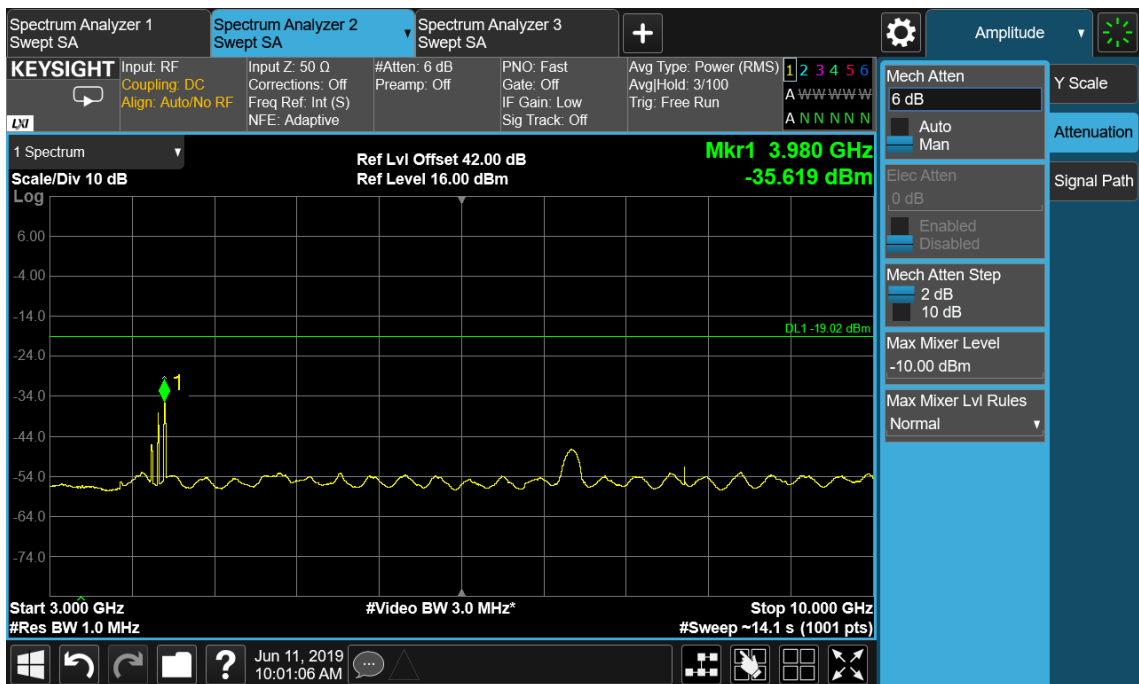

Port B , Channel Position B 15.0 MHz

Port B , Channel Position M 15.0 MHz

Port B , Channel Position T 15.0 MHz

Port B , Channel Position B 20.0 MHz

Port B , Channel Position M 20.0 MHz

Port B , Channel Position T 20.0 MHz

Configuration LTE-MIMO-2C QPSK

Channel Bandwidth	RBW (MHz)	Limit (dBm)
5.0 MHz	1.0	-19.02
10.0 MHz	1.0	-19.02
15.0 MHz	1.0	-19.02
20.0 MHz	1.0	-19.02

Port B , Channel Position M 5.0 MHz

Port B, Channel Position M 10.0 MHz

Port B , Channel Position M 15.0 MHz

Port B , Channel Position M 20.0 MHz

Configuration NB-IoT-InBand-1C, QPSK

Channel Bandwidth	RBW (MHz)	Limit (dBm)
5.0 MHz	1.0	-19.02

Port B , Channel Position M 5.0 MHz

Configuration NB-IoT-GuardBand-1C, QPSK

Channel Bandwidth	RBW (MHz)	Limit (dBm)
10.0 MHz	1.0	-19.02

Port B, Channel Position M 10.0 MHz