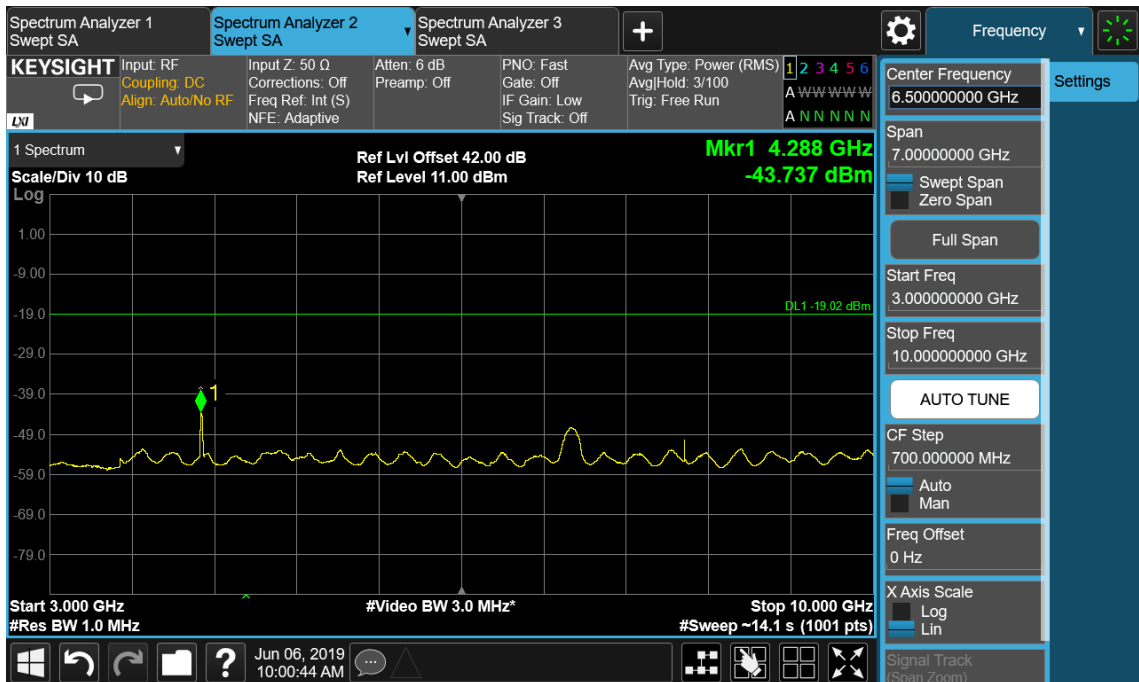

Port B, Channel Position T

Configuration WCDMA-2C 64QAM

Channel Bandwidth	RBW (MHz)	Limit (dBm)
5.0 MHz	1.0	-19.02

Port B , Channel Position M

Configuration LTE-MIMO-1C QPSK

Channel Bandwidth	RBW (MHz)	Limit (dBm)
5.0 MHz	1.0	-19.02
10.0 MHz	1.0	-19.02
15.0 MHz	1.0	-19.02
20.0 MHz	1.0	-19.02

Port B , Channel Position B 5.0 MHz

Port B , Channel Position M 5.0 MHz

Port B , Channel Position T 5.0 MHz

Port B , Channel Position B 10.0 MHz

Port B , Channel Position M 10.0 MHz

Port B , Channel Position T 10.0 MHz

Port B , Channel Position B 15.0 MHz

Port B , Channel Position M 15.0 MHz

Port B , Channel Position T 15.0 MHz

Port B , Channel Position B 20.0 MHz

Port B , Channel Position M 20.0 MHz

Port B , Channel Position T 20.0 MHz

Configuration LTE-MIMO-2C QPSK

Channel Bandwidth	RBW (MHz)	Limit (dBm)
5.0 MHz	1.0	-19.02
10.0 MHz	1.0	-19.02
15.0 MHz	1.0	-19.02
20.0 MHz	1.0	-19.02

Port B , Channel Position M 5.0 MHz

Port B, Channel Position M 10.0 MHz