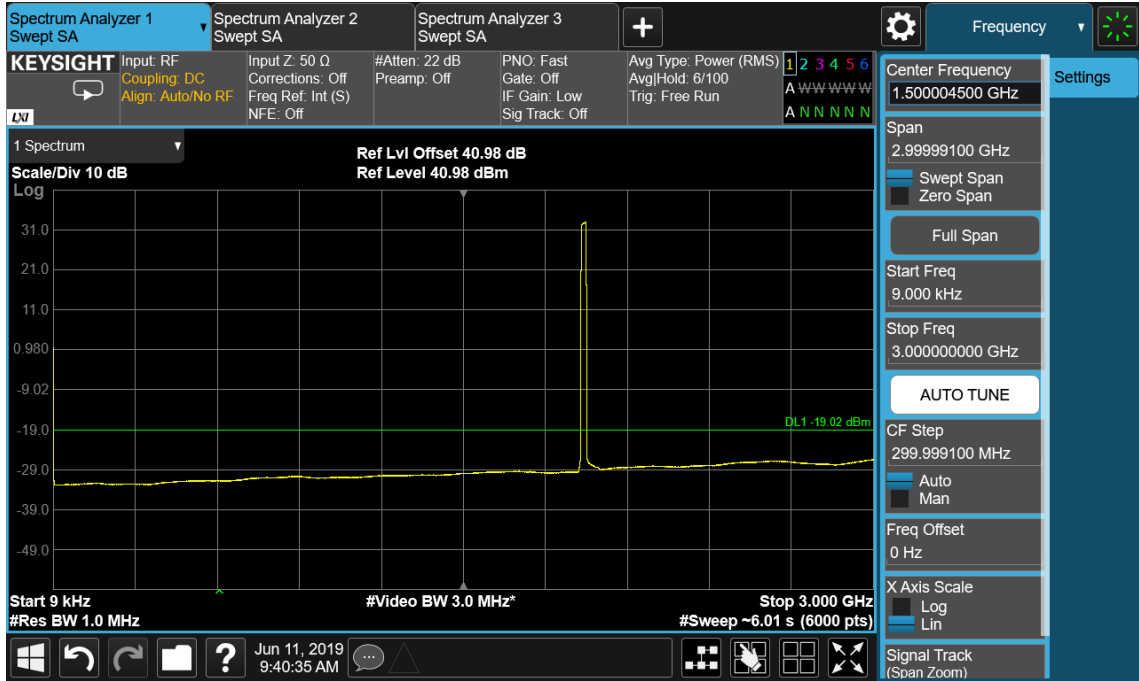

Port B , Channel Position B 5.0 MHz

Port B , Channel Position M 5.0 MHz

Port B , Channel Position T 5.0 MHz

Port B , Channel Position B 10.0 MHz

Port B , Channel Position M 10.0 MHz

Port B , Channel Position T 10.0 MHz

Port B , Channel Position B 15.0 MHz

Port B , Channel Position M 15.0 MHz

Port B , Channel Position T 15.0 MHz

Port B , Channel Position B 20.0 MHz

Port B , Channel Position M 20.0 MHz

Port B , Channel Position T 20.0 MHz

Configuration LTE-MIMO-2C QPSK

Channel Bandwidth	RBW (MHz)	Limit (dBm)
5.0 MHz	1.0	-19.02
10.0 MHz	1.0	-19.02
15.0 MHz	1.0	-19.02
20.0 MHz	1.0	-19.02

Port B , Channel Position M 5.0 MHz

Port B, Channel Position M 10.0 MHz

Port B , Channel Position M 15.0 MHz

Port B , Channel Position M 20.0 MHz

Configuration NB-IoT-InBand-1C, QPSK

Channel Bandwidth	RBW (MHz)	Limit (dBm)
5.0 MHz	1.0	-19.02

Port B , Channel Position M 5.0 MHz