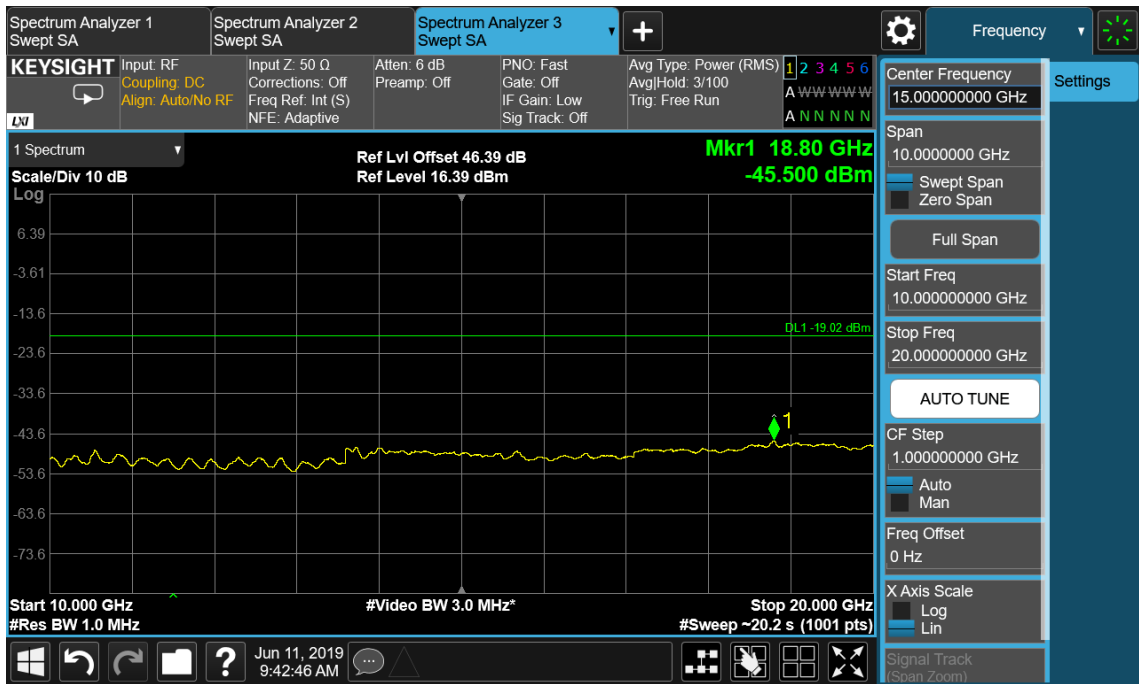

Port B , Channel Position B 5.0 MHz

Port B , Channel Position M 5.0 MHz

Port B , Channel Position T 5.0 MHz

Port B , Channel Position B 10.0 MHz

Port B , Channel Position M 10.0 MHz

Port B , Channel Position T 10.0 MHz

Port B , Channel Position B 15.0 MHz

Port B , Channel Position M 15.0 MHz

Port B , Channel Position T 15.0 MHz

Port B , Channel Position B 20.0 MHz

Port B , Channel Position M 20.0 MHz

Port B , Channel Position T 20.0 MHz

Configuration LTE-MIMO-2C QPSK

Channel Bandwidth	RBW (MHz)	Limit (dBm)
5.0 MHz	1.0	-19.02
10.0 MHz	1.0	-19.02
15.0 MHz	1.0	-19.02
20.0 MHz	1.0	-19.02

Port B , Channel Position M 5.0 MHz

Port B, Channel Position M 10.0 MHz

Port B , Channel Position M 15.0 MHz

Port B , Channel Position M 20.0 MHz

Configuration NB-IoT-InBand-1C, QPSK

Channel Bandwidth	RBW (MHz)	Limit (dBm)
5.0 MHz	1.0	-19.02

Port B , Channel Position M 5.0 MHz