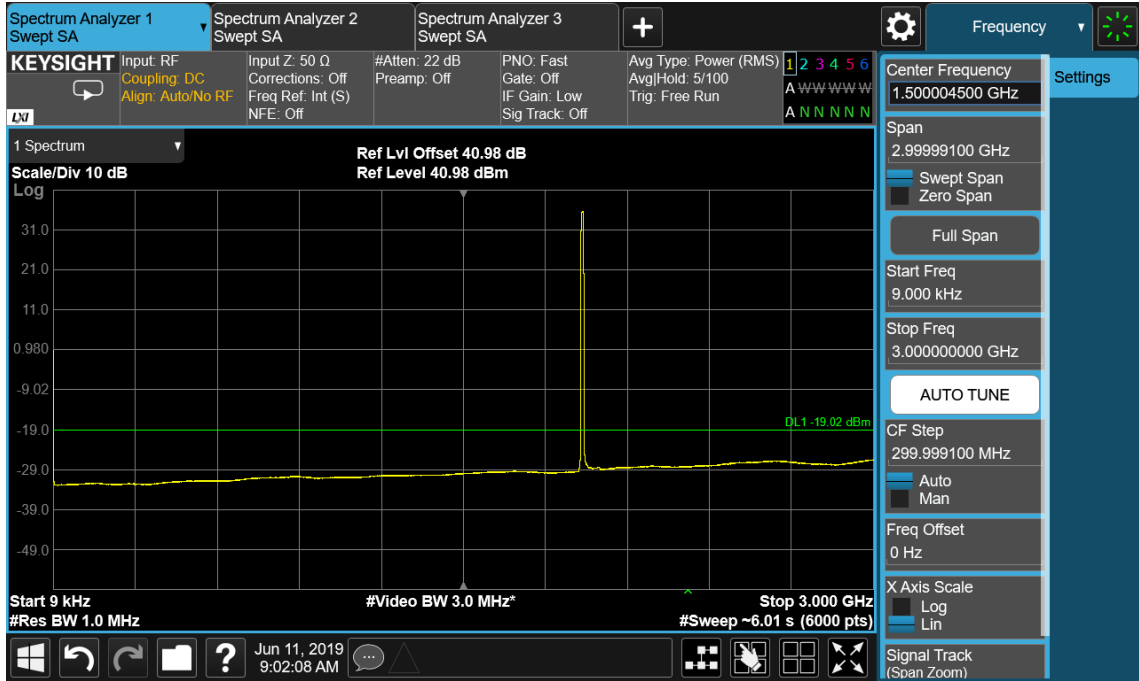

Port B, Channel Position T

Configuration WCDMA-2C 64QAM

Channel Bandwidth	RBW (MHz)	Limit (dBm)
5.0 MHz	1.0	-19.02

Port B , Channel Position M

Configuration LTE-MIMO-1C QPSK

Channel Bandwidth	RBW (MHz)	Limit (dBm)
5.0 MHz	1.0	-19.02
10.0 MHz	1.0	-19.02
15.0 MHz	1.0	-19.02
20.0 MHz	1.0	-19.02

Port B , Channel Position B 5.0 MHz

Port B , Channel Position M 5.0 MHz

Port B , Channel Position T 5.0 MHz

Port B , Channel Position B 10.0 MHz

Port B , Channel Position M 10.0 MHz

Port B , Channel Position T 10.0 MHz

Port B , Channel Position B 15.0 MHz

Port B , Channel Position M 15.0 MHz

Port B , Channel Position T 15.0 MHz

Port B , Channel Position B 20.0 MHz

Port B , Channel Position M 20.0 MHz

Port B , Channel Position T 20.0 MHz

Configuration LTE-MIMO-2C QPSK

Channel Bandwidth	RBW (MHz)	Limit (dBm)
5.0 MHz	1.0	-19.02
10.0 MHz	1.0	-19.02
15.0 MHz	1.0	-19.02
20.0 MHz	1.0	-19.02

Port B , Channel Position M 5.0 MHz

Port B, Channel Position M 10.0 MHz