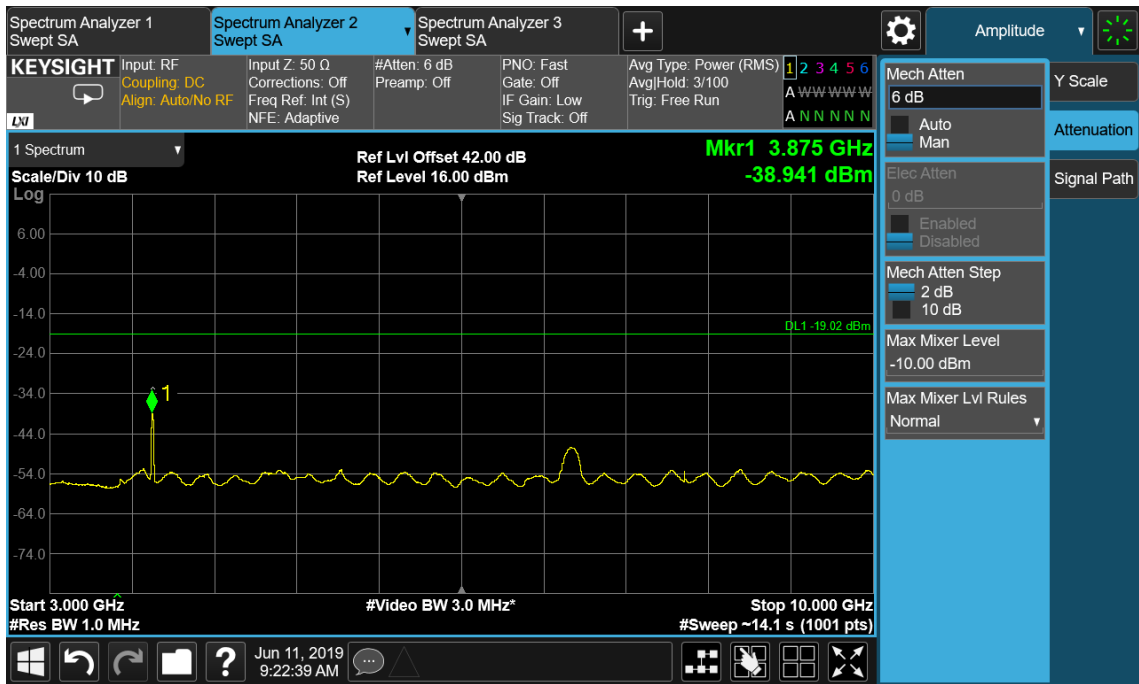

Port B, Channel Position T

Configuration WCDMA-2C 64QAM

Channel Bandwidth	RBW (MHz)	Limit (dBm)
5.0 MHz	1.0	-19.02

Port B , Channel Position M

Configuration LTE-MIMO-1C QPSK

Channel Bandwidth	RBW (MHz)	Limit (dBm)
5.0 MHz	1.0	-19.02
10.0 MHz	1.0	-19.02
15.0 MHz	1.0	-19.02
20.0 MHz	1.0	-19.02

Port B , Channel Position B 5.0 MHz

Port B , Channel Position M 5.0 MHz

Port B , Channel Position T 5.0 MHz

Port B , Channel Position B 10.0 MHz

Port B , Channel Position M 10.0 MHz

Port B , Channel Position T 10.0 MHz

Port B , Channel Position B 15.0 MHz

Port B , Channel Position M 15.0 MHz

Port B , Channel Position T 15.0 MHz

Port B , Channel Position B 20.0 MHz

Port B , Channel Position M 20.0 MHz

Port B , Channel Position T 20.0 MHz

Configuration LTE-MIMO-2C QPSK

Channel Bandwidth	RBW (MHz)	Limit (dBm)
5.0 MHz	1.0	-19.02
10.0 MHz	1.0	-19.02
15.0 MHz	1.0	-19.02
20.0 MHz	1.0	-19.02

Port B , Channel Position M 5.0 MHz

Port B, Channel Position M 10.0 MHz