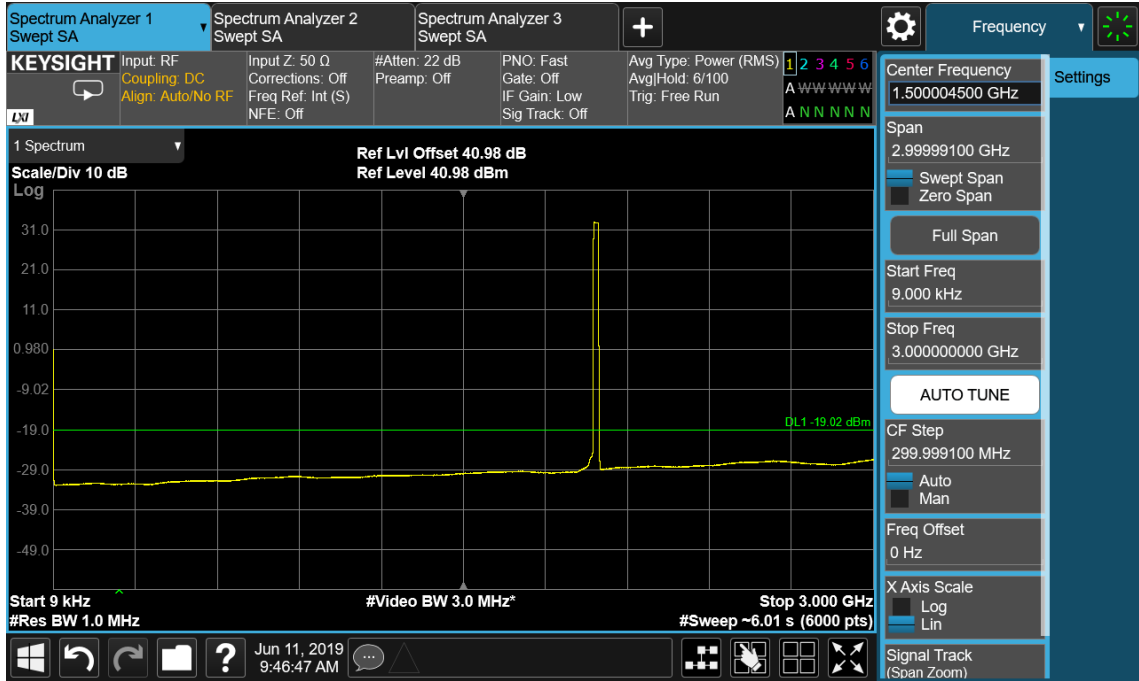

Port B , Channel Position B 5.0 MHz

Port B , Channel Position M 5.0 MHz

Port B , Channel Position T 5.0 MHz

Port B , Channel Position B 10.0 MHz

Port B , Channel Position M 10.0 MHz

Port B , Channel Position T 10.0 MHz

Port B , Channel Position B 15.0 MHz

Port B , Channel Position M 15.0 MHz

Port B , Channel Position T 15.0 MHz

Port B , Channel Position B 20.0 MHz

Port B , Channel Position M 20.0 MHz

Port B , Channel Position T 20.0 MHz

Configuration LTE-MIMO-2C QPSK

Channel Bandwidth	RBW (MHz)	Limit (dBm)
5.0 MHz	1.0	-19.02
10.0 MHz	1.0	-19.02
15.0 MHz	1.0	-19.02
20.0 MHz	1.0	-19.02

Port B , Channel Position M 5.0 MHz

Port B, Channel Position M 10.0 MHz

Port B , Channel Position M 15.0 MHz

Port B , Channel Position M 20.0 MHz

Configuration NB-IoT-InBand-1C, QPSK

Channel Bandwidth	RBW (MHz)	Limit (dBm)
5.0 MHz	1.0	-19.02

Port B , Channel Position M 5.0 MHz