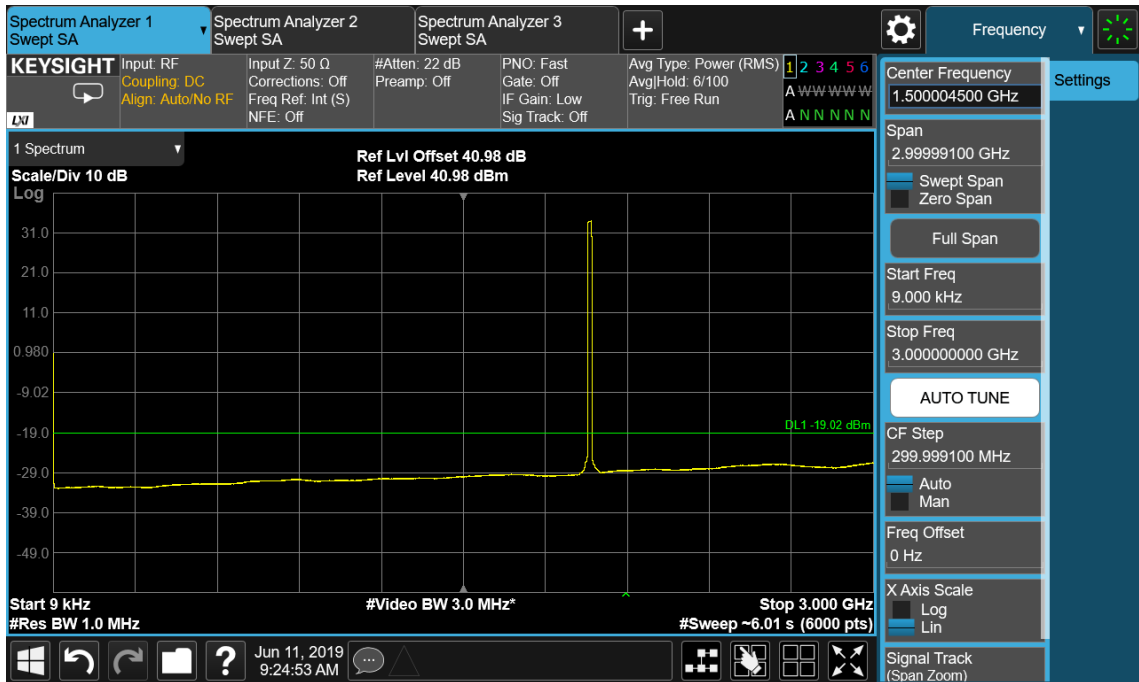

Port B, Channel Position T

Configuration WCDMA-2C 64QAM

Channel Bandwidth	RBW (MHz)	Limit (dBm)
5.0 MHz	1.0	-19.02

Port B , Channel Position M

Configuration LTE-MIMO-1C QPSK

Channel Bandwidth	RBW (MHz)	Limit (dBm)
5.0 MHz	1.0	-19.02
10.0 MHz	1.0	-19.02
15.0 MHz	1.0	-19.02
20.0 MHz	1.0	-19.02

Port B , Channel Position B 5.0 MHz

Port B , Channel Position M 5.0 MHz

Port B , Channel Position T 5.0 MHz

Port B , Channel Position B 10.0 MHz

Port B , Channel Position M 10.0 MHz

Port B , Channel Position T 10.0 MHz

Port B , Channel Position B 15.0 MHz

Port B , Channel Position M 15.0 MHz

Port B , Channel Position T 15.0 MHz

Port B , Channel Position B 20.0 MHz

Port B , Channel Position M 20.0 MHz

Port B , Channel Position T 20.0 MHz

Configuration LTE-MIMO-2C QPSK

Channel Bandwidth	RBW (MHz)	Limit (dBm)
5.0 MHz	1.0	-19.02
10.0 MHz	1.0	-19.02
15.0 MHz	1.0	-19.02
20.0 MHz	1.0	-19.02

Port B , Channel Position M 5.0 MHz

Port B, Channel Position M 10.0 MHz