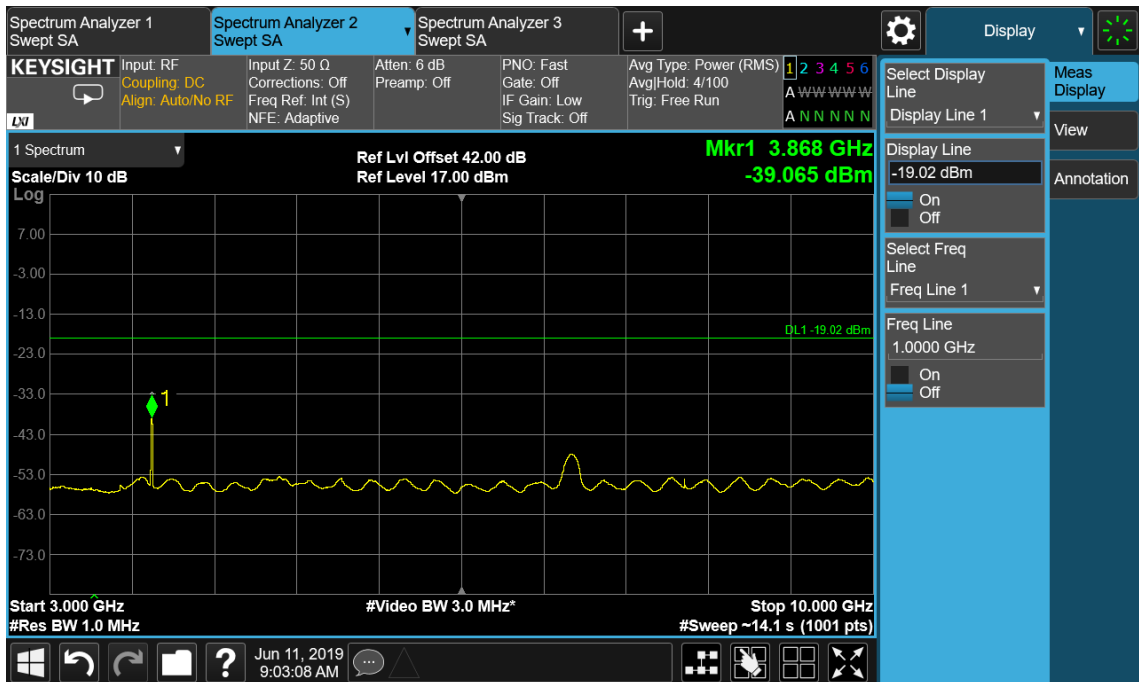

Port B, Channel Position T

Configuration WCDMA-2C 64QAM

Channel Bandwidth	RBW (MHz)	Limit (dBm)
5.0 MHz	1.0	-19.02

Port B , Channel Position M

Configuration LTE-MIMO-1C QPSK

Channel Bandwidth	RBW (MHz)	Limit (dBm)
5.0 MHz	1.0	-19.02
10.0 MHz	1.0	-19.02
15.0 MHz	1.0	-19.02
20.0 MHz	1.0	-19.02

Port B , Channel Position B 5.0 MHz

Port B , Channel Position M 5.0 MHz

Port B , Channel Position T 5.0 MHz

Port B , Channel Position B 10.0 MHz

Port B , Channel Position M 10.0 MHz

Port B , Channel Position T 10.0 MHz

Port B , Channel Position B 15.0 MHz

Port B , Channel Position M 15.0 MHz

Port B , Channel Position T 15.0 MHz

Port B , Channel Position B 20.0 MHz

Port B , Channel Position M 20.0 MHz

Port B , Channel Position T 20.0 MHz

Configuration LTE-MIMO-2C QPSK

Channel Bandwidth	RBW (MHz)	Limit (dBm)
5.0 MHz	1.0	-19.02
10.0 MHz	1.0	-19.02
15.0 MHz	1.0	-19.02
20.0 MHz	1.0	-19.02

Port B , Channel Position M 5.0 MHz

Port B, Channel Position M 10.0 MHz