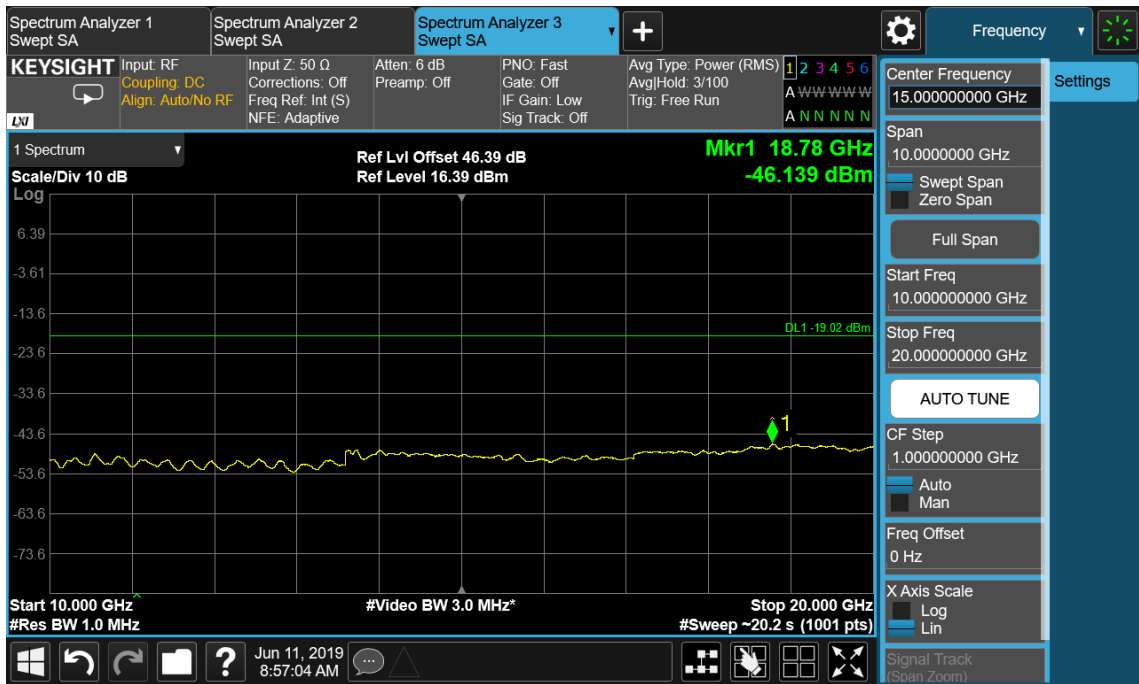

Port B, Channel Position T

Configuration WCDMA-2C 64QAM

Channel Bandwidth	RBW (MHz)	Limit (dBm)
5.0 MHz	1.0	-19.02

Port B , Channel Position M

Configuration LTE-MIMO-1C QPSK

Channel Bandwidth	RBW (MHz)	Limit (dBm)
5.0 MHz	1.0	-19.02
10.0 MHz	1.0	-19.02
15.0 MHz	1.0	-19.02
20.0 MHz	1.0	-19.02

Port B , Channel Position B 5.0 MHz

Port B , Channel Position M 5.0 MHz

Port B , Channel Position T 5.0 MHz

Port B , Channel Position B 10.0 MHz

Port B , Channel Position M 10.0 MHz

Port B , Channel Position T 10.0 MHz

Port B , Channel Position B 15.0 MHz

Port B , Channel Position M 15.0 MHz

Port B , Channel Position T 15.0 MHz

Port B , Channel Position B 20.0 MHz

Port B , Channel Position M 20.0 MHz

Port B , Channel Position T 20.0 MHz

Configuration LTE-MIMO-2C QPSK

Channel Bandwidth	RBW (MHz)	Limit (dBm)
5.0 MHz	1.0	-19.02
10.0 MHz	1.0	-19.02
15.0 MHz	1.0	-19.02
20.0 MHz	1.0	-19.02

Port B , Channel Position M 5.0 MHz

Port B, Channel Position M 10.0 MHz