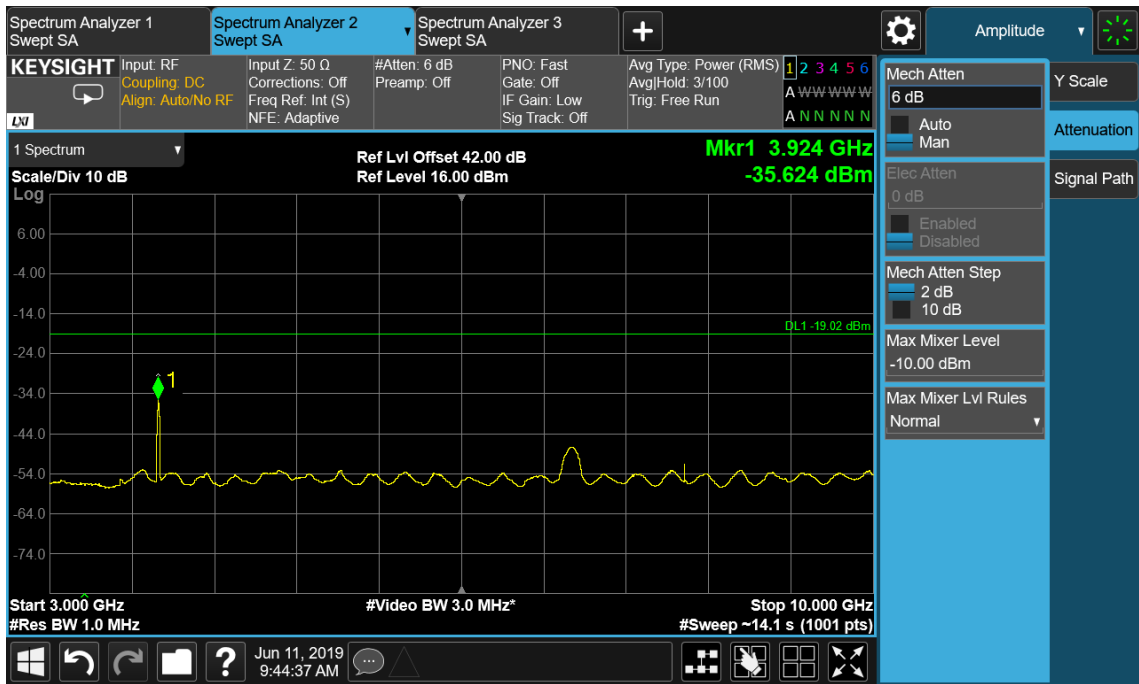

Port B , Channel Position B 5.0 MHz

Port B , Channel Position M 5.0 MHz

Port B , Channel Position T 5.0 MHz

Port B , Channel Position B 10.0 MHz

Port B , Channel Position M 10.0 MHz

Port B , Channel Position T 10.0 MHz

Port B , Channel Position B 15.0 MHz

Port B , Channel Position M 15.0 MHz

Port B , Channel Position T 15.0 MHz

Port B , Channel Position B 20.0 MHz

Port B , Channel Position M 20.0 MHz

Port B , Channel Position T 20.0 MHz

Configuration LTE-MIMO-2C QPSK

Channel Bandwidth	RBW (MHz)	Limit (dBm)
5.0 MHz	1.0	-19.02
10.0 MHz	1.0	-19.02
15.0 MHz	1.0	-19.02
20.0 MHz	1.0	-19.02

Port B , Channel Position M 5.0 MHz

Port B, Channel Position M 10.0 MHz

Port B , Channel Position M 15.0 MHz

Port B , Channel Position M 20.0 MHz

Configuration NB-IoT-InBand-1C, QPSK

Channel Bandwidth	RBW (MHz)	Limit (dBm)
5.0 MHz	1.0	-19.02

Port B , Channel Position M 5.0 MHz