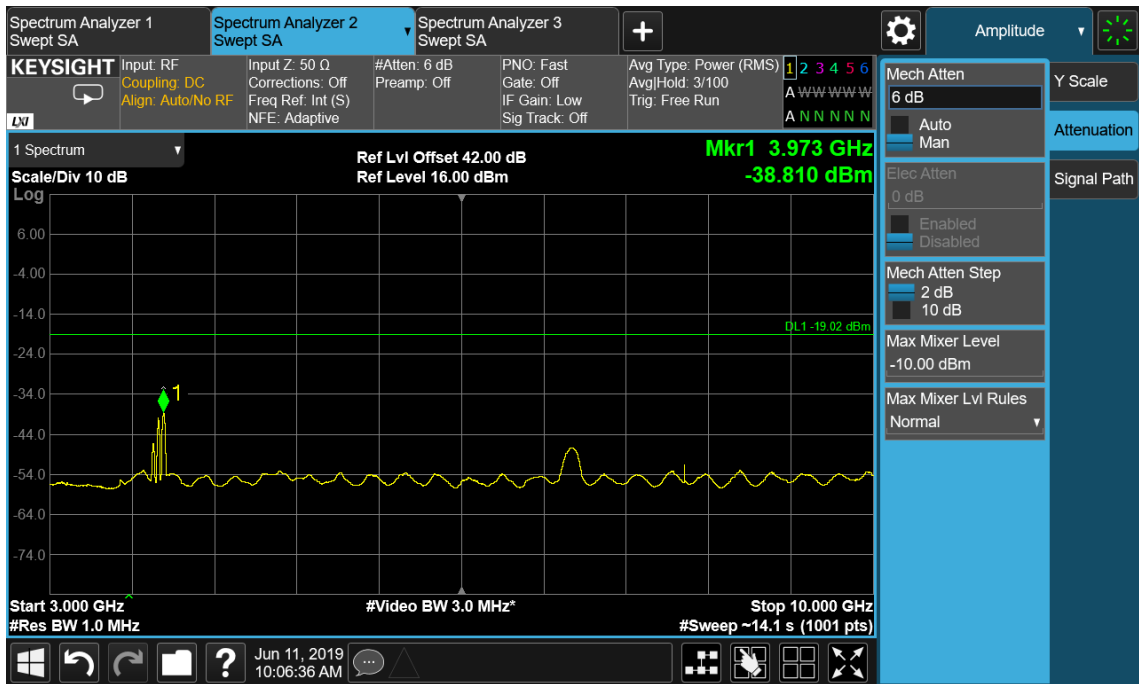

Port B , Channel Position B 15.0 MHz

Port B , Channel Position M 15.0 MHz

Port B , Channel Position T 15.0 MHz

Port B , Channel Position B 20.0 MHz

Port B , Channel Position M 20.0 MHz

Port B , Channel Position T 20.0 MHz

Configuration LTE-MIMO-2C QPSK

Channel Bandwidth	RBW (MHz)	Limit (dBm)
5.0 MHz	1.0	-19.02
10.0 MHz	1.0	-19.02
15.0 MHz	1.0	-19.02
20.0 MHz	1.0	-19.02

Port B , Channel Position M 5.0 MHz

Port B, Channel Position M 10.0 MHz

Port B , Channel Position M 15.0 MHz

Port B , Channel Position M 20.0 MHz

Configuration NB-IoT-InBand-1C, QPSK

Channel Bandwidth	RBW (MHz)	Limit (dBm)
5.0 MHz	1.0	-19.02

Port B , Channel Position M 5.0 MHz

Configuration NB-IoT-GuardBand-1C, QPSK

Channel Bandwidth	RBW (MHz)	Limit (dBm)
10.0 MHz	1.0	-19.02

Port B, Channel Position M 10.0 MHz