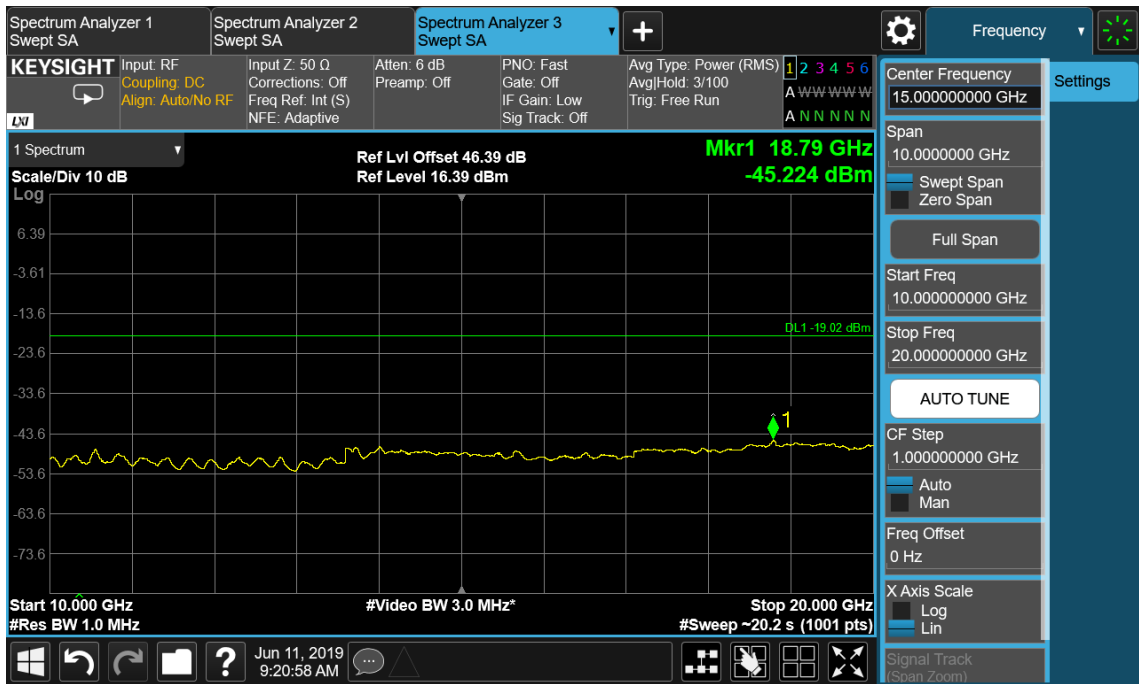

Port B, Channel Position T

Configuration WCDMA-2C 64QAM

Channel Bandwidth	RBW (MHz)	Limit (dBm)
5.0 MHz	1.0	-19.02

Port B , Channel Position M

Configuration LTE-MIMO-1C QPSK

Channel Bandwidth	RBW (MHz)	Limit (dBm)
5.0 MHz	1.0	-19.02
10.0 MHz	1.0	-19.02
15.0 MHz	1.0	-19.02
20.0 MHz	1.0	-19.02

Port B , Channel Position B 5.0 MHz

Port B , Channel Position M 5.0 MHz

Port B , Channel Position T 5.0 MHz

Port B , Channel Position B 10.0 MHz

Port B , Channel Position M 10.0 MHz

Port B , Channel Position T 10.0 MHz

Port B , Channel Position B 15.0 MHz

Port B , Channel Position M 15.0 MHz

Port B , Channel Position T 15.0 MHz

Port B , Channel Position B 20.0 MHz

Port B , Channel Position M 20.0 MHz

Port B , Channel Position T 20.0 MHz

Configuration LTE-MIMO-2C QPSK

Channel Bandwidth	RBW (MHz)	Limit (dBm)
5.0 MHz	1.0	-19.02
10.0 MHz	1.0	-19.02
15.0 MHz	1.0	-19.02
20.0 MHz	1.0	-19.02

Port B , Channel Position M 5.0 MHz

Port B, Channel Position M 10.0 MHz