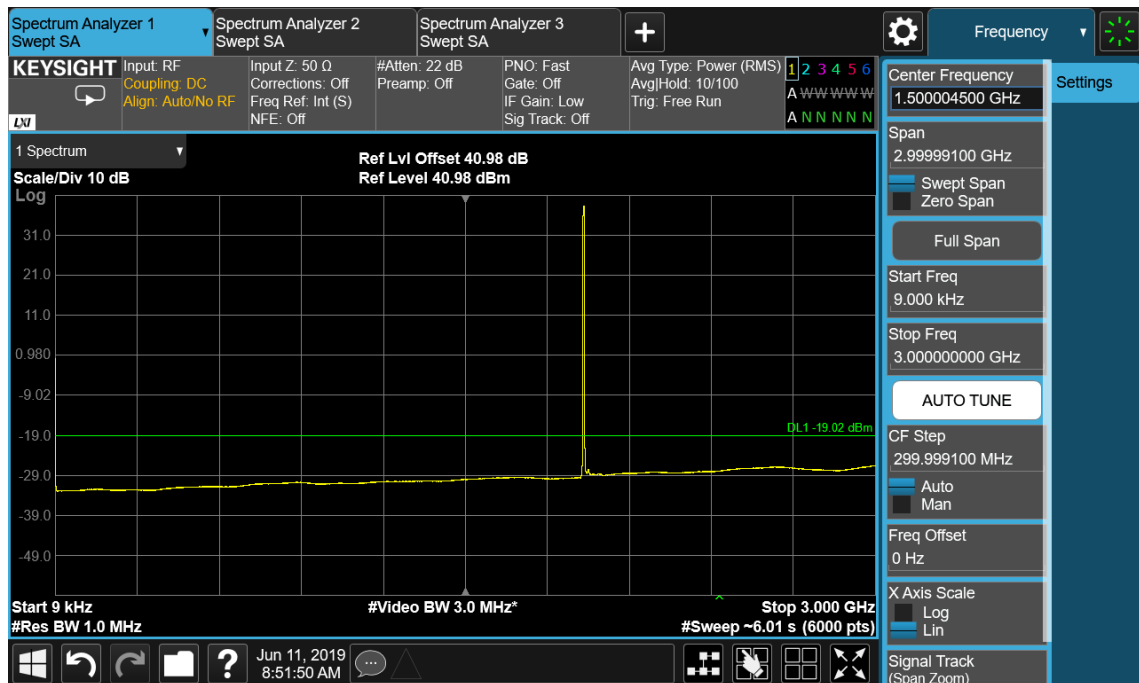

Port B, Channel Position T

Configuration WCDMA-2C 64QAM

Channel Bandwidth	RBW (MHz)	Limit (dBm)
5.0 MHz	1.0	-19.02

Port B , Channel Position M

Configuration LTE-MIMO-1C QPSK

Channel Bandwidth	RBW (MHz)	Limit (dBm)
5.0 MHz	1.0	-19.02
10.0 MHz	1.0	-19.02
15.0 MHz	1.0	-19.02
20.0 MHz	1.0	-19.02

Port B , Channel Position B 5.0 MHz

Port B , Channel Position M 5.0 MHz

Port B , Channel Position T 5.0 MHz

Port B , Channel Position B 10.0 MHz

Port B , Channel Position M 10.0 MHz

Port B , Channel Position T 10.0 MHz

Port B , Channel Position B 15.0 MHz

Port B , Channel Position M 15.0 MHz

Port B , Channel Position T 15.0 MHz

Port B , Channel Position B 20.0 MHz

Port B , Channel Position M 20.0 MHz

Port B , Channel Position T 20.0 MHz