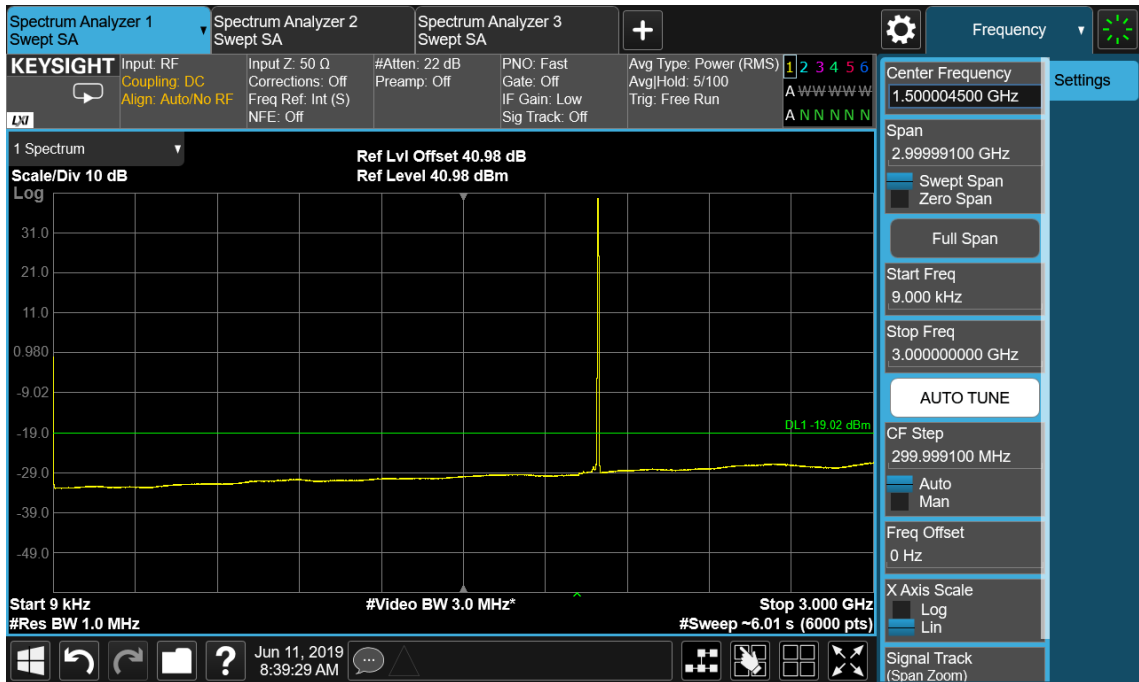

Port B, Channel Position T

Configuration WCDMA-2C 64QAM

Channel Bandwidth	RBW (MHz)	Limit (dBm)
5.0 MHz	1.0	-19.02

Port B , Channel Position M

Configuration LTE-MIMO-1C QPSK

Channel Bandwidth	RBW (MHz)	Limit (dBm)
5.0 MHz	1.0	-19.02
10.0 MHz	1.0	-19.02
15.0 MHz	1.0	-19.02
20.0 MHz	1.0	-19.02

Port B , Channel Position B 5.0 MHz

Port B , Channel Position M 5.0 MHz

Port B , Channel Position T 5.0 MHz

Port B , Channel Position B 10.0 MHz

Port B , Channel Position M 10.0 MHz

Port B , Channel Position T 10.0 MHz

Port B , Channel Position B 15.0 MHz

Port B , Channel Position M 15.0 MHz

Port B , Channel Position T 15.0 MHz

Port B , Channel Position B 20.0 MHz

Port B , Channel Position M 20.0 MHz

Port B , Channel Position T 20.0 MHz

Configuration LTE-MIMO-2C QPSK

Channel Bandwidth	RBW (MHz)	Limit (dBm)
5.0 MHz	1.0	-19.02
10.0 MHz	1.0	-19.02
15.0 MHz	1.0	-19.02
20.0 MHz	1.0	-19.02

Port B , Channel Position M 5.0 MHz

Port B, Channel Position M 10.0 MHz