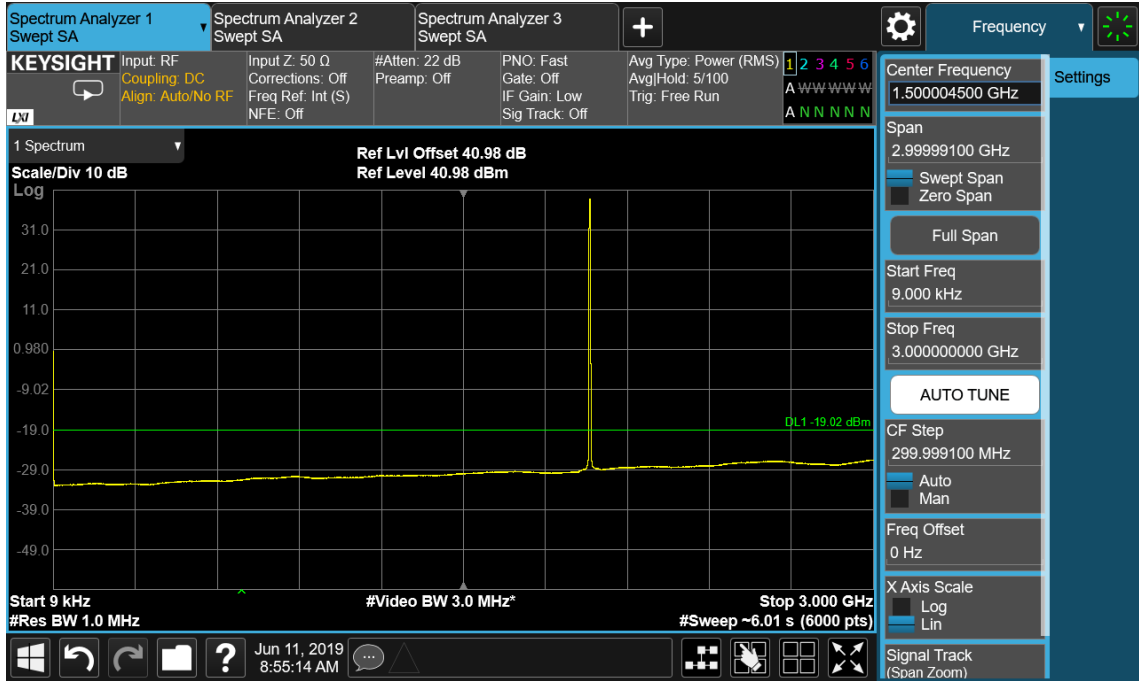

Port B, Channel Position T

Configuration WCDMA-2C 64QAM

Channel Bandwidth	RBW (MHz)	Limit (dBm)
5.0 MHz	1.0	-19.02

Port B , Channel Position M

Configuration LTE-MIMO-1C QPSK

Channel Bandwidth	RBW (MHz)	Limit (dBm)
5.0 MHz	1.0	-19.02
10.0 MHz	1.0	-19.02
15.0 MHz	1.0	-19.02
20.0 MHz	1.0	-19.02

Port B , Channel Position B 5.0 MHz

Port B , Channel Position M 5.0 MHz

Port B , Channel Position T 5.0 MHz

Port B , Channel Position B 10.0 MHz

Port B , Channel Position M 10.0 MHz

Port B , Channel Position T 10.0 MHz

Port B , Channel Position B 15.0 MHz

Port B , Channel Position M 15.0 MHz

Port B , Channel Position T 15.0 MHz

Port B , Channel Position B 20.0 MHz

Port B , Channel Position M 20.0 MHz

Port B , Channel Position T 20.0 MHz

Configuration LTE-MIMO-2C QPSK

Channel Bandwidth	RBW (MHz)	Limit (dBm)
5.0 MHz	1.0	-19.02
10.0 MHz	1.0	-19.02
15.0 MHz	1.0	-19.02
20.0 MHz	1.0	-19.02

Port B , Channel Position M 5.0 MHz

Port B, Channel Position M 10.0 MHz