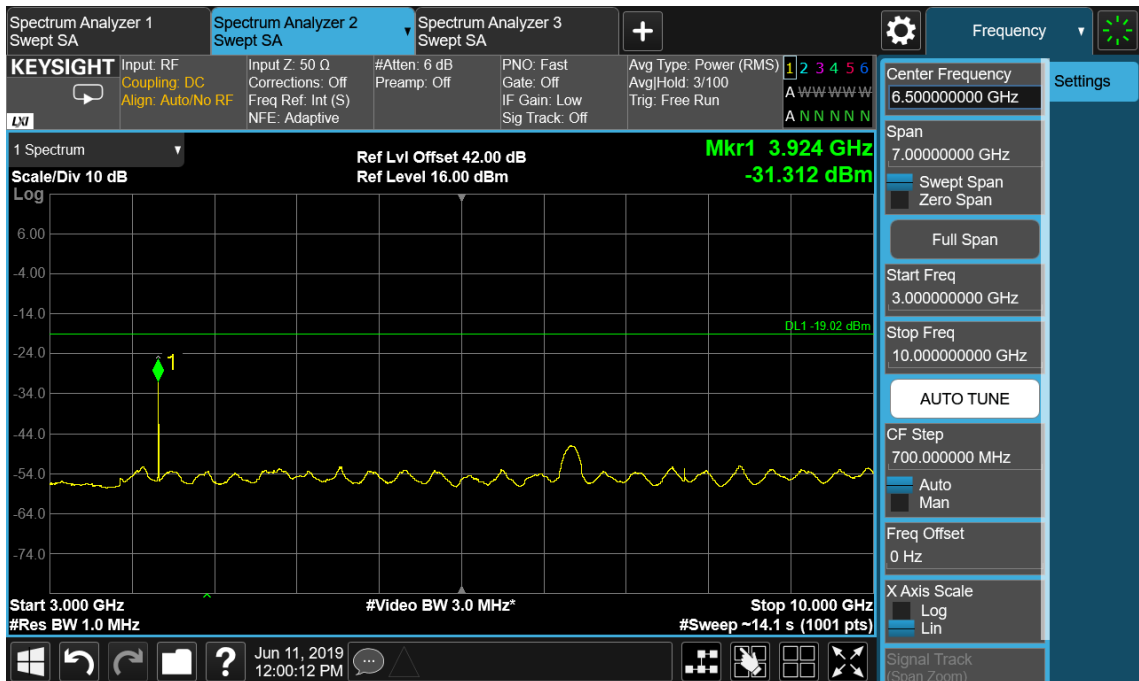

Configuration LTE-MIMO-2C QPSK

Channel Bandwidth	RBW (MHz)	Limit (dBm)
5.0 MHz	1.0	-19.02
10.0 MHz	1.0	-19.02
15.0 MHz	1.0	-19.02
20.0 MHz	1.0	-19.02

Port B , Channel Position M 5.0 MHz

Port B, Channel Position M 10.0 MHz

Port B , Channel Position M 15.0 MHz

Port B , Channel Position M 20.0 MHz

Configuration NB-IoT-InBand-1C, QPSK

Channel Bandwidth	RBW (MHz)	Limit (dBm)
5.0 MHz	1.0	-19.02

Port B , Channel Position M 5.0 MHz

Configuration NB-IoT-GuardBand-1C, QPSK

Channel Bandwidth	RBW (MHz)	Limit (dBm)
10.0 MHz	1.0	-19.02

Port B, Channel Position M 10.0 MHz