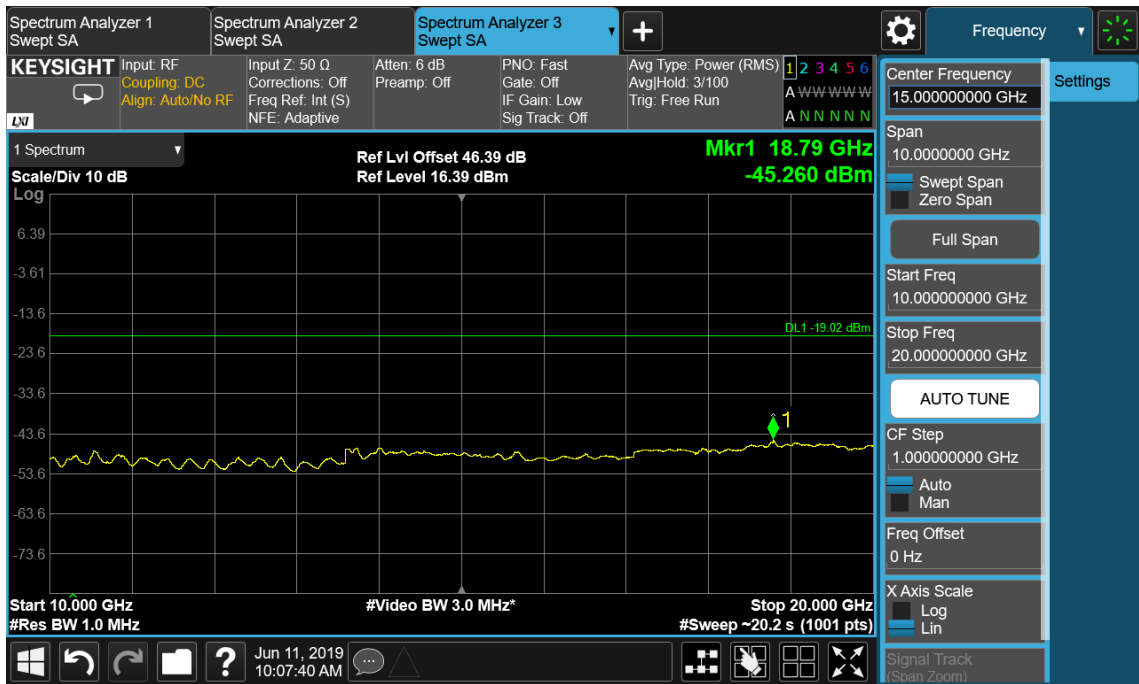

Configuration LTE-MIMO-2C QPSK

Channel Bandwidth	RBW (MHz)	Limit (dBm)
5.0 MHz	1.0	-19.02
10.0 MHz	1.0	-19.02
15.0 MHz	1.0	-19.02
20.0 MHz	1.0	-19.02

Port B , Channel Position M 5.0 MHz

Port B, Channel Position M 10.0 MHz

Port B , Channel Position M 15.0 MHz

Port B , Channel Position M 20.0 MHz

Configuration NB-IoT-InBand-1C, QPSK

Channel Bandwidth	RBW (MHz)	Limit (dBm)
5.0 MHz	1.0	-19.02

Port B , Channel Position M 5.0 MHz

Configuration NB-IoT-GuardBand-1C, QPSK

Channel Bandwidth	RBW (MHz)	Limit (dBm)
10.0 MHz	1.0	-19.02

Port B, Channel Position M 10.0 MHz