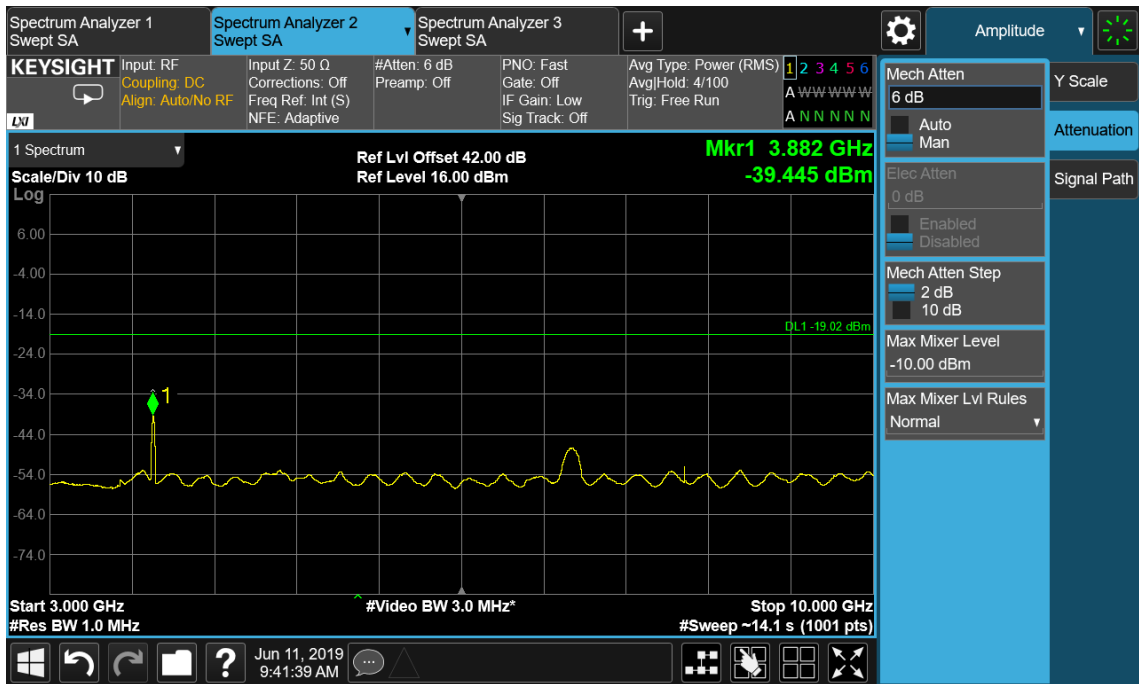

Port B , Channel Position B 5.0 MHz

Port B , Channel Position M 5.0 MHz

Port B , Channel Position T 5.0 MHz

Port B , Channel Position B 10.0 MHz

Port B , Channel Position M 10.0 MHz

Port B , Channel Position T 10.0 MHz

Port B , Channel Position B 15.0 MHz

Port B , Channel Position M 15.0 MHz

Port B , Channel Position T 15.0 MHz

Port B , Channel Position B 20.0 MHz

Port B , Channel Position M 20.0 MHz

Port B , Channel Position T 20.0 MHz

Configuration LTE-MIMO-2C QPSK

Channel Bandwidth	RBW (MHz)	Limit (dBm)
5.0 MHz	1.0	-19.02
10.0 MHz	1.0	-19.02
15.0 MHz	1.0	-19.02
20.0 MHz	1.0	-19.02

Port B , Channel Position M 5.0 MHz

Port B, Channel Position M 10.0 MHz

Port B , Channel Position M 15.0 MHz

Port B , Channel Position M 20.0 MHz

Configuration NB-IoT-InBand-1C, QPSK

Channel Bandwidth	RBW (MHz)	Limit (dBm)
5.0 MHz	1.0	-19.02

Port B , Channel Position M 5.0 MHz