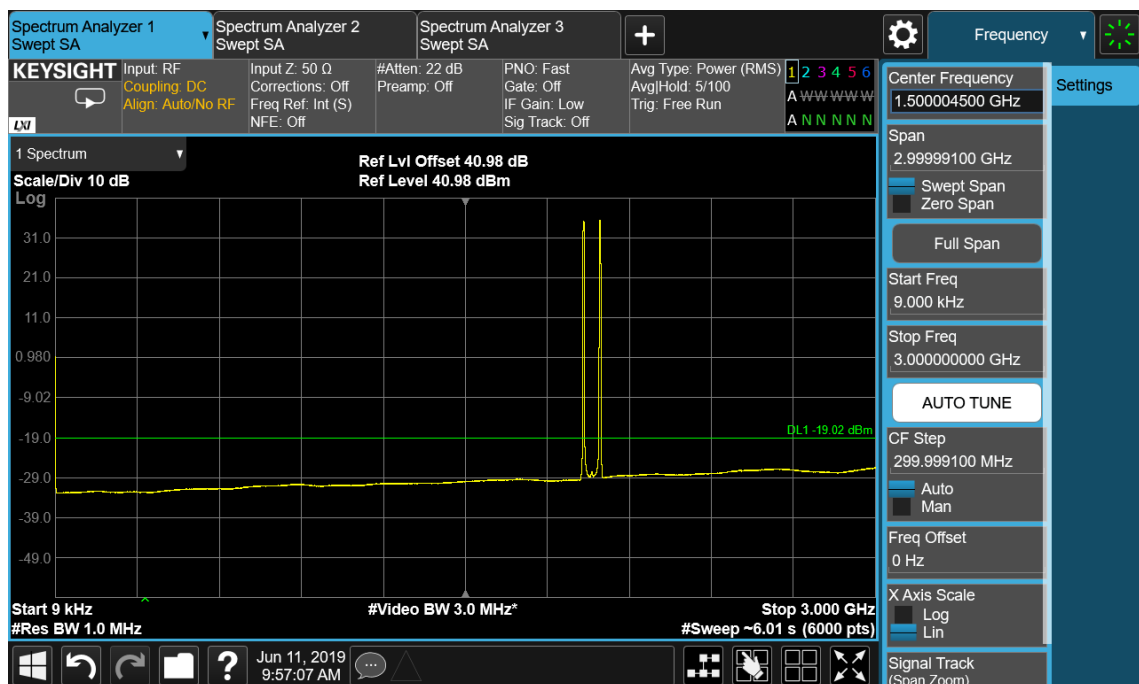

Port B , Channel Position B 5.0 MHz

Port B , Channel Position M 5.0 MHz

Port B , Channel Position T 5.0 MHz

Port B , Channel Position B 10.0 MHz

Port B , Channel Position M 10.0 MHz

Port B , Channel Position T 10.0 MHz

Port B , Channel Position B 15.0 MHz

Port B , Channel Position M 15.0 MHz

Port B , Channel Position T 15.0 MHz

Port B , Channel Position B 20.0 MHz

Port B , Channel Position M 20.0 MHz

Port B , Channel Position T 20.0 MHz

Configuration LTE-MIMO-2C QPSK

Channel Bandwidth	RBW (MHz)	Limit (dBm)
5.0 MHz	1.0	-19.02
10.0 MHz	1.0	-19.02
15.0 MHz	1.0	-19.02
20.0 MHz	1.0	-19.02

Port B , Channel Position M 5.0 MHz

Port B, Channel Position M 10.0 MHz