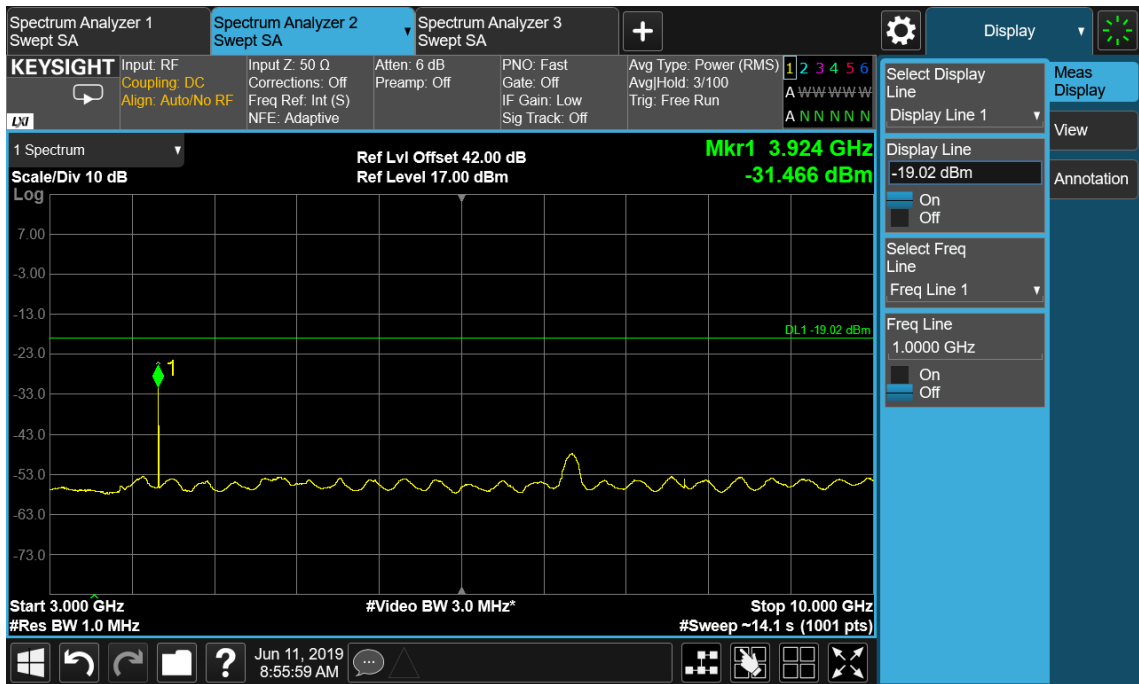

Port B, Channel Position T

Configuration WCDMA-2C 64QAM

Channel Bandwidth	RBW (MHz)	Limit (dBm)
5.0 MHz	1.0	-19.02

Port B , Channel Position M

Configuration LTE-MIMO-1C QPSK

Channel Bandwidth	RBW (MHz)	Limit (dBm)
5.0 MHz	1.0	-19.02
10.0 MHz	1.0	-19.02
15.0 MHz	1.0	-19.02
20.0 MHz	1.0	-19.02

Port B , Channel Position B 5.0 MHz

Port B , Channel Position M 5.0 MHz

Port B , Channel Position T 5.0 MHz

Port B , Channel Position B 10.0 MHz

Port B , Channel Position M 10.0 MHz

Port B , Channel Position T 10.0 MHz

Port B , Channel Position B 15.0 MHz

Port B , Channel Position M 15.0 MHz

Port B , Channel Position T 15.0 MHz

Port B , Channel Position B 20.0 MHz

Port B , Channel Position M 20.0 MHz

Port B , Channel Position T 20.0 MHz

Configuration LTE-MIMO-2C QPSK

Channel Bandwidth	RBW (MHz)	Limit (dBm)
5.0 MHz	1.0	-19.02
10.0 MHz	1.0	-19.02
15.0 MHz	1.0	-19.02
20.0 MHz	1.0	-19.02

Port B , Channel Position M 5.0 MHz

Port B, Channel Position M 10.0 MHz