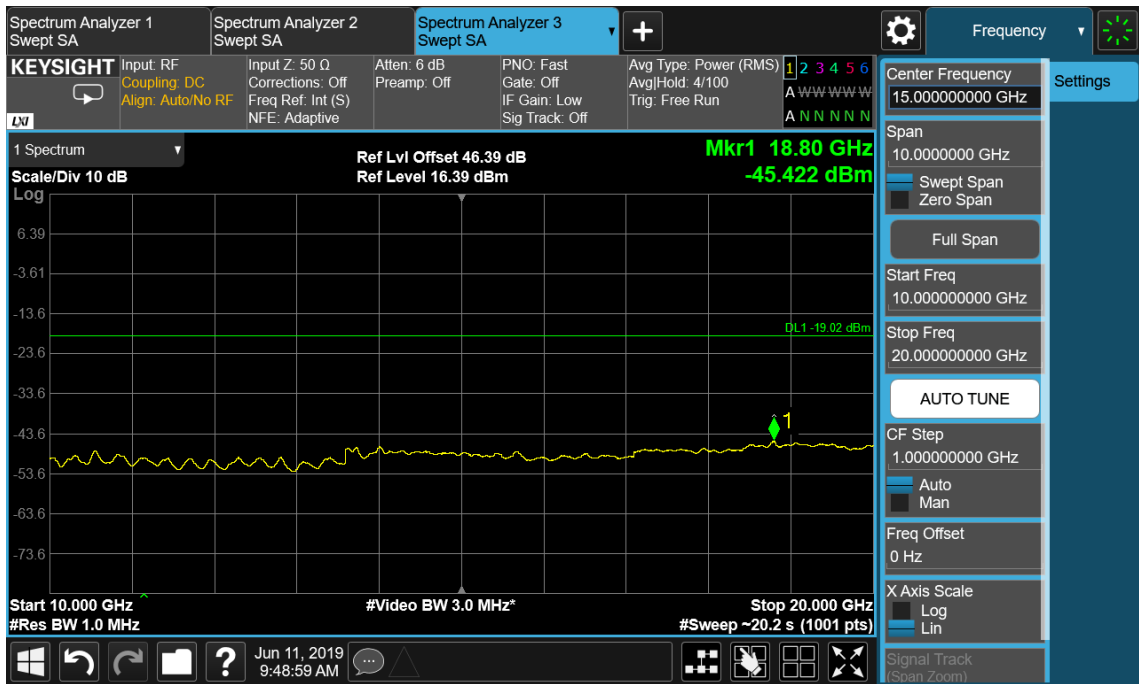

Port B , Channel Position B 5.0 MHz

Port B , Channel Position M 5.0 MHz

Port B , Channel Position T 5.0 MHz

Port B , Channel Position B 10.0 MHz

Port B , Channel Position M 10.0 MHz

Port B , Channel Position T 10.0 MHz

Port B , Channel Position B 15.0 MHz

Port B , Channel Position M 15.0 MHz

Port B , Channel Position T 15.0 MHz

Port B , Channel Position B 20.0 MHz

Port B , Channel Position M 20.0 MHz

Port B , Channel Position T 20.0 MHz

Configuration LTE-MIMO-2C QPSK

Channel Bandwidth	RBW (MHz)	Limit (dBm)
5.0 MHz	1.0	-19.02
10.0 MHz	1.0	-19.02
15.0 MHz	1.0	-19.02
20.0 MHz	1.0	-19.02

Port B , Channel Position M 5.0 MHz

Port B, Channel Position M 10.0 MHz

Port B , Channel Position M 15.0 MHz

Port B , Channel Position M 20.0 MHz

Configuration NB-IoT-InBand-1C, QPSK

Channel Bandwidth	RBW (MHz)	Limit (dBm)
5.0 MHz	1.0	-19.02

Port B , Channel Position M 5.0 MHz