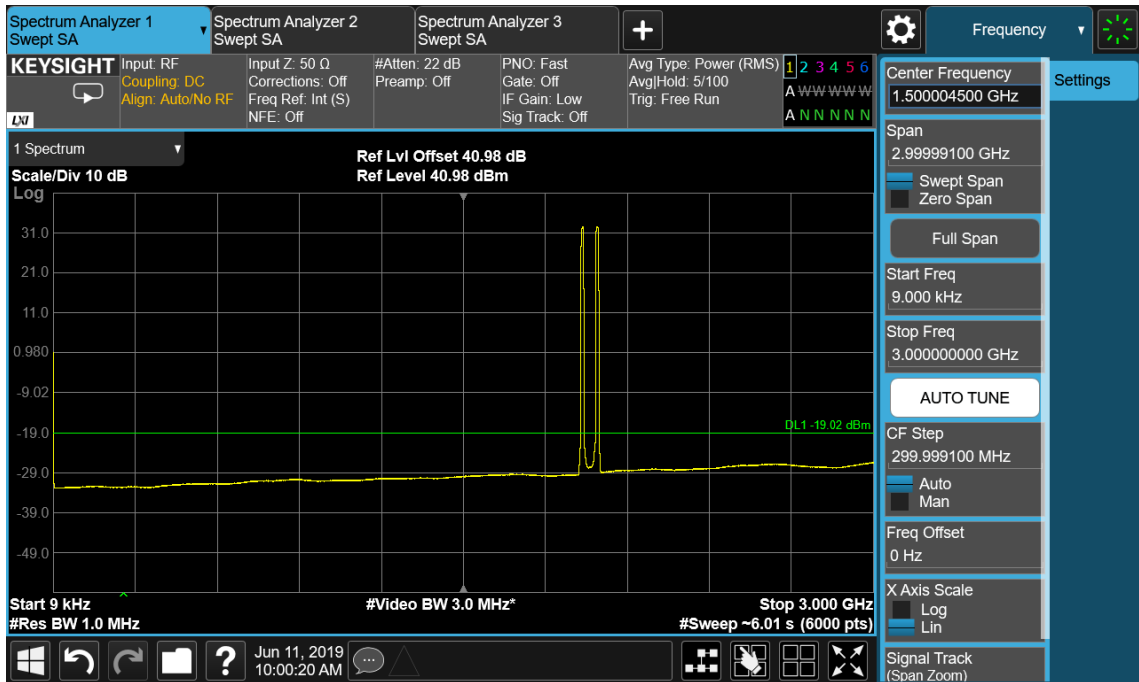

Port B , Channel Position B 15.0 MHz

Port B , Channel Position M 15.0 MHz

Port B , Channel Position T 15.0 MHz

Port B , Channel Position B 20.0 MHz

Port B , Channel Position M 20.0 MHz

Port B , Channel Position T 20.0 MHz

Configuration LTE-MIMO-2C QPSK

Channel Bandwidth	RBW (MHz)	Limit (dBm)
5.0 MHz	1.0	-19.02
10.0 MHz	1.0	-19.02
15.0 MHz	1.0	-19.02
20.0 MHz	1.0	-19.02

Port B , Channel Position M 5.0 MHz

Port B, Channel Position M 10.0 MHz

Port B , Channel Position M 15.0 MHz

Port B , Channel Position M 20.0 MHz

Configuration NB-IoT-InBand-1C, QPSK

Channel Bandwidth	RBW (MHz)	Limit (dBm)
5.0 MHz	1.0	-19.02

Port B , Channel Position M 5.0 MHz

Configuration NB-IoT-GuardBand-1C, QPSK

Channel Bandwidth	RBW (MHz)	Limit (dBm)
10.0 MHz	1.0	-19.02

Port B, Channel Position M 10.0 MHz