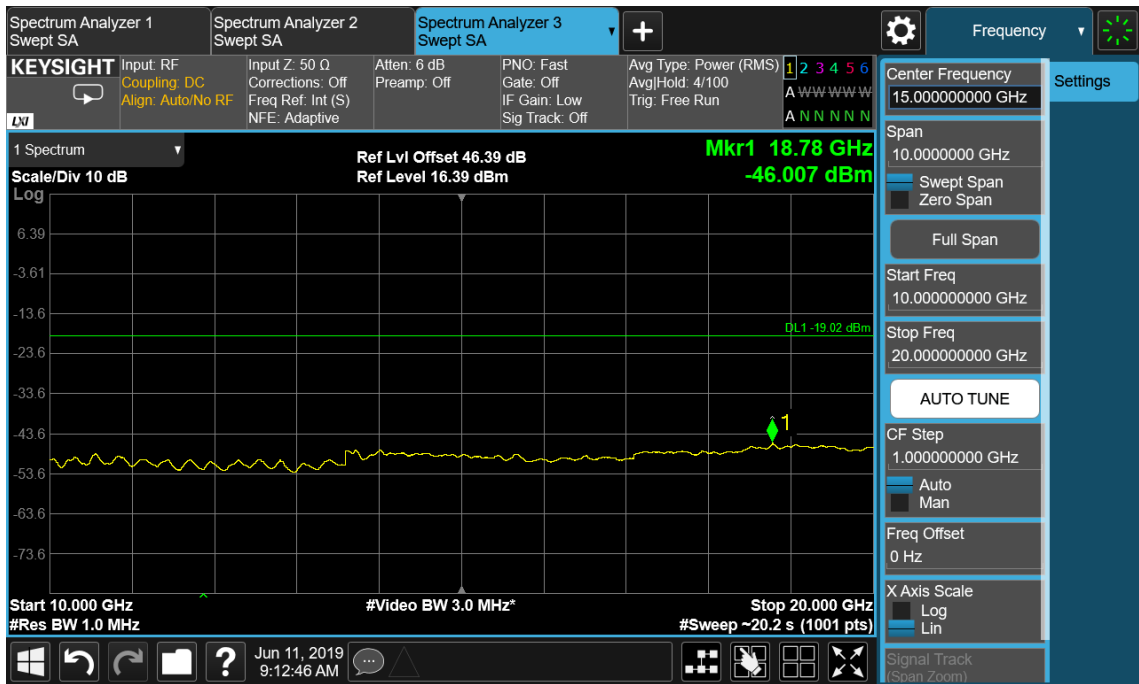

Port B, Channel Position T

Configuration WCDMA-2C 64QAM

Channel Bandwidth	RBW (MHz)	Limit (dBm)
5.0 MHz	1.0	-19.02

Port B , Channel Position M

Configuration LTE-MIMO-1C QPSK

Channel Bandwidth	RBW (MHz)	Limit (dBm)
5.0 MHz	1.0	-19.02
10.0 MHz	1.0	-19.02
15.0 MHz	1.0	-19.02
20.0 MHz	1.0	-19.02

Port B , Channel Position B 5.0 MHz

Port B , Channel Position M 5.0 MHz

Port B , Channel Position T 5.0 MHz

Port B , Channel Position B 10.0 MHz

Port B , Channel Position M 10.0 MHz

Port B , Channel Position T 10.0 MHz

Port B , Channel Position B 15.0 MHz

Port B , Channel Position M 15.0 MHz

Port B , Channel Position T 15.0 MHz

Port B , Channel Position B 20.0 MHz

Port B , Channel Position M 20.0 MHz

Port B , Channel Position T 20.0 MHz

Configuration LTE-MIMO-2C QPSK

Channel Bandwidth	RBW (MHz)	Limit (dBm)
5.0 MHz	1.0	-19.02
10.0 MHz	1.0	-19.02
15.0 MHz	1.0	-19.02
20.0 MHz	1.0	-19.02

Port B , Channel Position M 5.0 MHz

Port B, Channel Position M 10.0 MHz