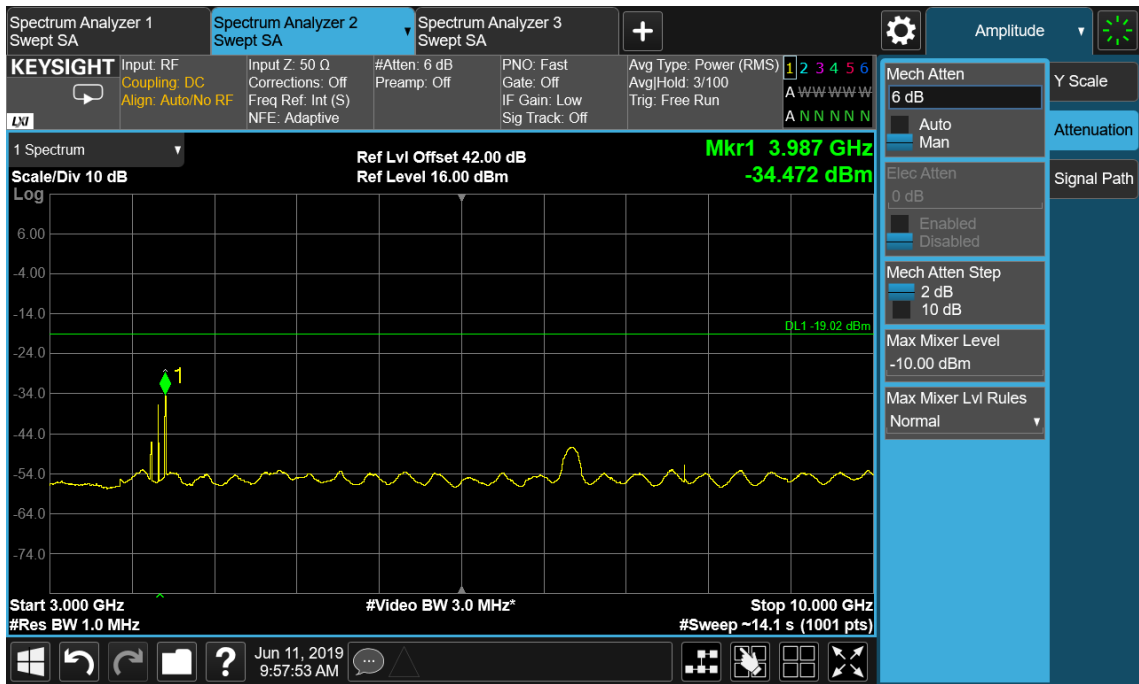

Port B , Channel Position B 5.0 MHz

Port B , Channel Position M 5.0 MHz

Port B , Channel Position T 5.0 MHz

Port B , Channel Position B 10.0 MHz

Port B , Channel Position M 10.0 MHz

Port B , Channel Position T 10.0 MHz

Port B , Channel Position B 15.0 MHz

Port B , Channel Position M 15.0 MHz

Port B , Channel Position T 15.0 MHz

Port B , Channel Position B 20.0 MHz

Port B , Channel Position M 20.0 MHz

Port B , Channel Position T 20.0 MHz

Configuration LTE-MIMO-2C QPSK

Channel Bandwidth	RBW (MHz)	Limit (dBm)
5.0 MHz	1.0	-19.02
10.0 MHz	1.0	-19.02
15.0 MHz	1.0	-19.02
20.0 MHz	1.0	-19.02

Port B , Channel Position M 5.0 MHz

Port B, Channel Position M 10.0 MHz

Port B , Channel Position M 15.0 MHz

Port B , Channel Position M 20.0 MHz

Configuration NB-IoT-InBand-1C, QPSK

Channel Bandwidth	RBW (MHz)	Limit (dBm)
5.0 MHz	1.0	-19.02

Port B , Channel Position M 5.0 MHz