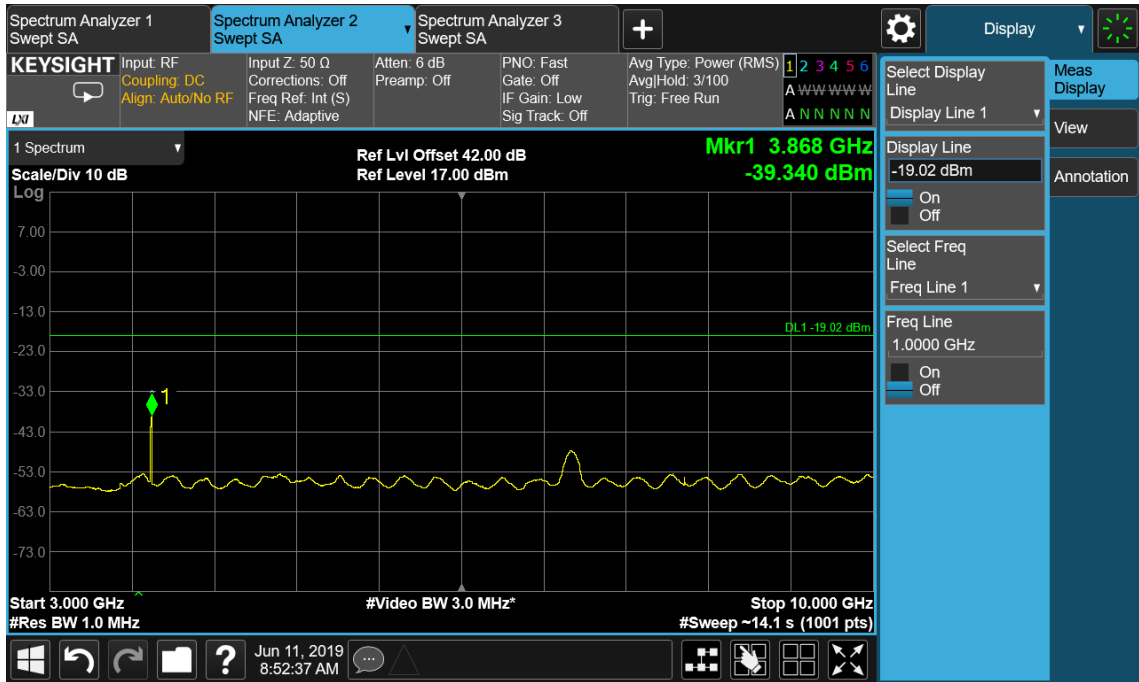

Port B, Channel Position T

Configuration WCDMA-2C 64QAM

Channel Bandwidth	RBW (MHz)	Limit (dBm)
5.0 MHz	1.0	-19.02

Port B , Channel Position M

Configuration LTE-MIMO-1C QPSK

Channel Bandwidth	RBW (MHz)	Limit (dBm)
5.0 MHz	1.0	-19.02
10.0 MHz	1.0	-19.02
15.0 MHz	1.0	-19.02
20.0 MHz	1.0	-19.02

Port B , Channel Position B 5.0 MHz

Port B , Channel Position M 5.0 MHz

Port B , Channel Position T 5.0 MHz

Port B , Channel Position B 10.0 MHz

Port B , Channel Position M 10.0 MHz

Port B , Channel Position T 10.0 MHz

Port B , Channel Position B 15.0 MHz

Port B , Channel Position M 15.0 MHz

Port B , Channel Position T 15.0 MHz

Port B , Channel Position B 20.0 MHz

Port B , Channel Position M 20.0 MHz

Port B , Channel Position T 20.0 MHz

Configuration LTE-MIMO-2C QPSK

Channel Bandwidth	RBW (MHz)	Limit (dBm)
5.0 MHz	1.0	-19.02
10.0 MHz	1.0	-19.02
15.0 MHz	1.0	-19.02
20.0 MHz	1.0	-19.02

Port B , Channel Position M 5.0 MHz

Port B, Channel Position M 10.0 MHz