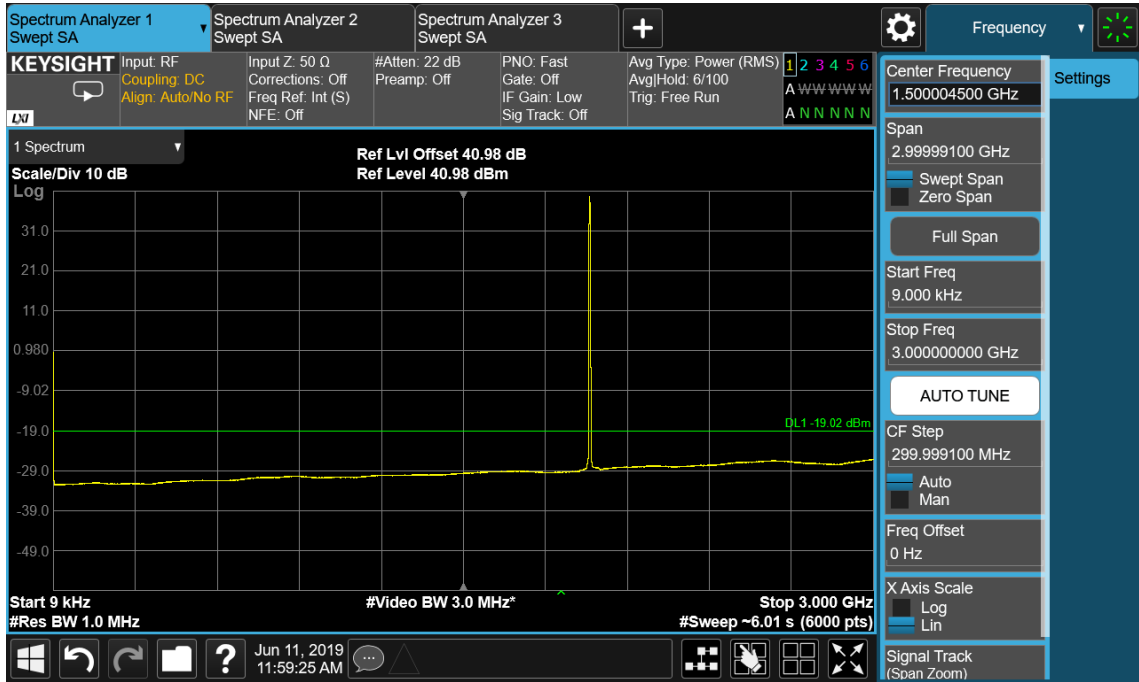

Configuration LTE-MIMO-2C QPSK

Channel Bandwidth	RBW (MHz)	Limit (dBm)
5.0 MHz	1.0	-19.02
10.0 MHz	1.0	-19.02
15.0 MHz	1.0	-19.02
20.0 MHz	1.0	-19.02

Port B , Channel Position M 5.0 MHz

Port B, Channel Position M 10.0 MHz

Port B , Channel Position M 15.0 MHz

Port B , Channel Position M 20.0 MHz

Configuration NB-IoT-InBand-1C, QPSK

Channel Bandwidth	RBW (MHz)	Limit (dBm)
5.0 MHz	1.0	-19.02

Port B , Channel Position M 5.0 MHz

Configuration NB-IoT-GuardBand-1C, QPSK

Channel Bandwidth	RBW (MHz)	Limit (dBm)
10.0 MHz	1.0	-19.02

Port B, Channel Position M 10.0 MHz