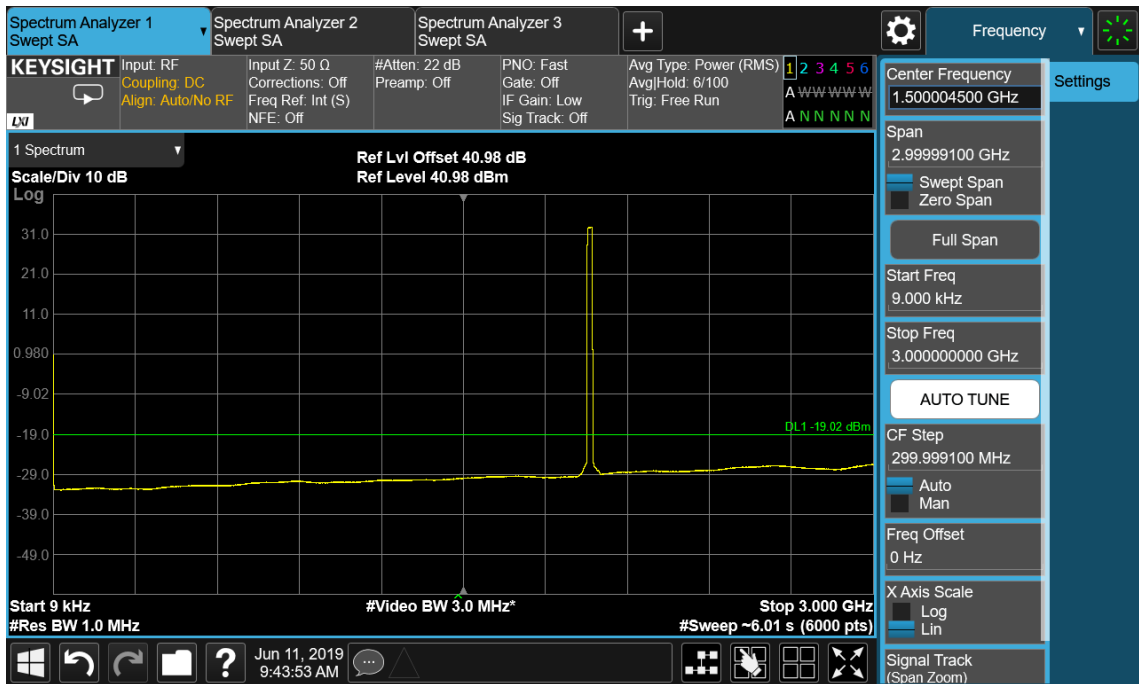

Port B , Channel Position B 5.0 MHz

Port B , Channel Position M 5.0 MHz

Port B , Channel Position T 5.0 MHz

Port B , Channel Position B 10.0 MHz

Port B , Channel Position M 10.0 MHz

Port B , Channel Position T 10.0 MHz

Port B , Channel Position B 15.0 MHz

Port B , Channel Position M 15.0 MHz

Port B , Channel Position T 15.0 MHz

Port B , Channel Position B 20.0 MHz

Port B , Channel Position M 20.0 MHz

Port B , Channel Position T 20.0 MHz

Configuration LTE-MIMO-2C QPSK

Channel Bandwidth	RBW (MHz)	Limit (dBm)
5.0 MHz	1.0	-19.02
10.0 MHz	1.0	-19.02
15.0 MHz	1.0	-19.02
20.0 MHz	1.0	-19.02

Port B , Channel Position M 5.0 MHz

Port B, Channel Position M 10.0 MHz

Port B , Channel Position M 15.0 MHz

Port B , Channel Position M 20.0 MHz

Configuration NB-IoT-InBand-1C, QPSK

Channel Bandwidth	RBW (MHz)	Limit (dBm)
5.0 MHz	1.0	-19.02

Port B , Channel Position M 5.0 MHz