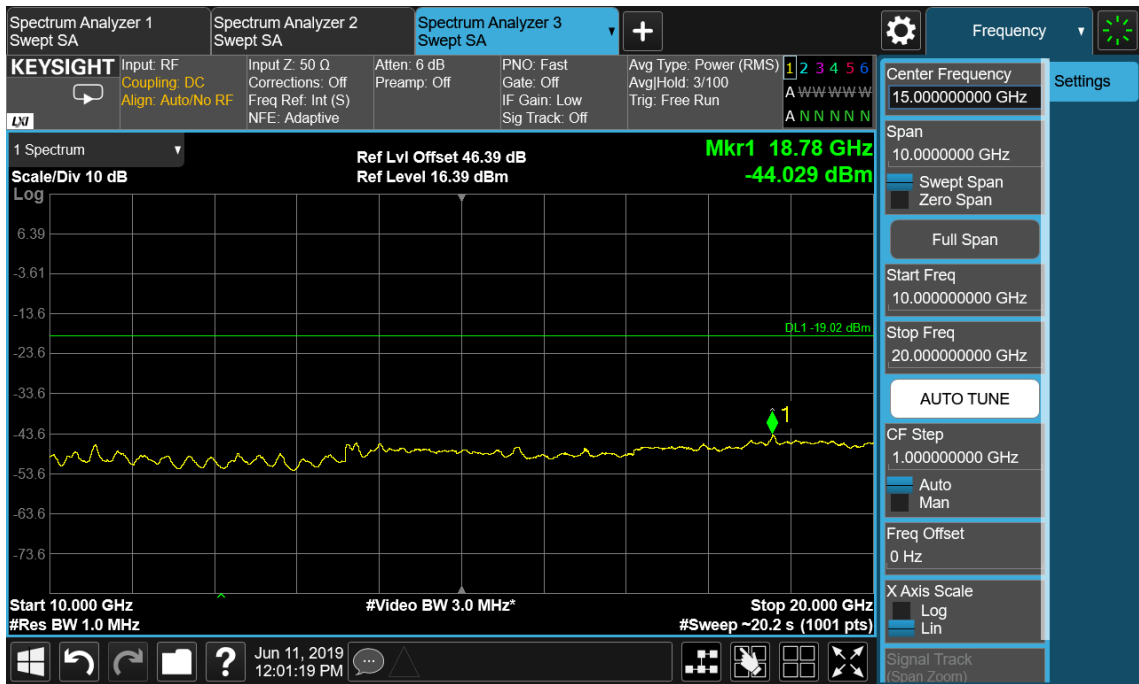

Configuration LTE-MIMO-2C QPSK

Channel Bandwidth	RBW (MHz)	Limit (dBm)
5.0 MHz	1.0	-19.02
10.0 MHz	1.0	-19.02
15.0 MHz	1.0	-19.02
20.0 MHz	1.0	-19.02

Port B , Channel Position M 5.0 MHz

Port B, Channel Position M 10.0 MHz

Port B , Channel Position M 15.0 MHz

Port B , Channel Position M 20.0 MHz

Configuration NB-IoT-InBand-1C, QPSK

Channel Bandwidth	RBW (MHz)	Limit (dBm)
5.0 MHz	1.0	-19.02

Port B , Channel Position M 5.0 MHz

Configuration NB-IoT-GuardBand-1C, QPSK

Channel Bandwidth	RBW (MHz)	Limit (dBm)
10.0 MHz	1.0	-19.02

Port B, Channel Position M 10.0 MHz