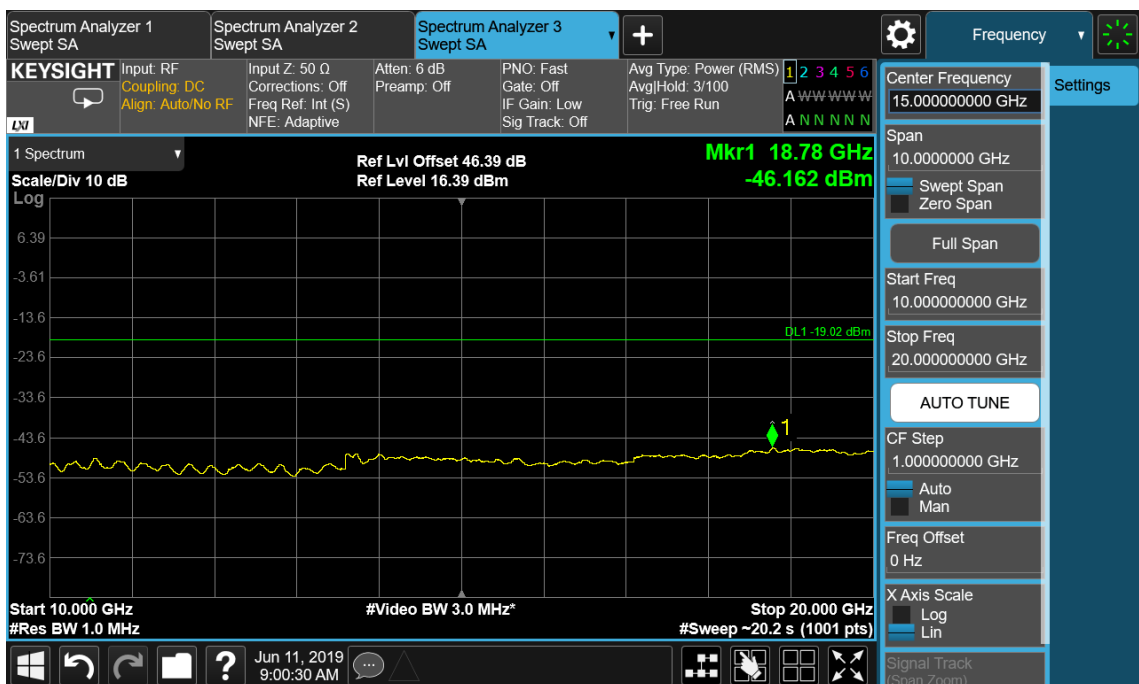

Port B, Channel Position T

Configuration WCDMA-2C 64QAM

Channel Bandwidth	RBW (MHz)	Limit (dBm)
5.0 MHz	1.0	-19.02

Port B , Channel Position M

Configuration LTE-MIMO-1C QPSK

Channel Bandwidth	RBW (MHz)	Limit (dBm)
5.0 MHz	1.0	-19.02
10.0 MHz	1.0	-19.02
15.0 MHz	1.0	-19.02
20.0 MHz	1.0	-19.02

Port B , Channel Position B 5.0 MHz

Port B , Channel Position M 5.0 MHz

Port B , Channel Position T 5.0 MHz

Port B , Channel Position B 10.0 MHz

Port B , Channel Position M 10.0 MHz

Port B , Channel Position T 10.0 MHz

Port B , Channel Position B 15.0 MHz

Port B , Channel Position M 15.0 MHz

Port B , Channel Position T 15.0 MHz

Port B , Channel Position B 20.0 MHz

Port B , Channel Position M 20.0 MHz

Port B , Channel Position T 20.0 MHz

Configuration LTE-MIMO-2C QPSK

Channel Bandwidth	RBW (MHz)	Limit (dBm)
5.0 MHz	1.0	-19.02
10.0 MHz	1.0	-19.02
15.0 MHz	1.0	-19.02
20.0 MHz	1.0	-19.02

Port B , Channel Position M 5.0 MHz

Port B, Channel Position M 10.0 MHz