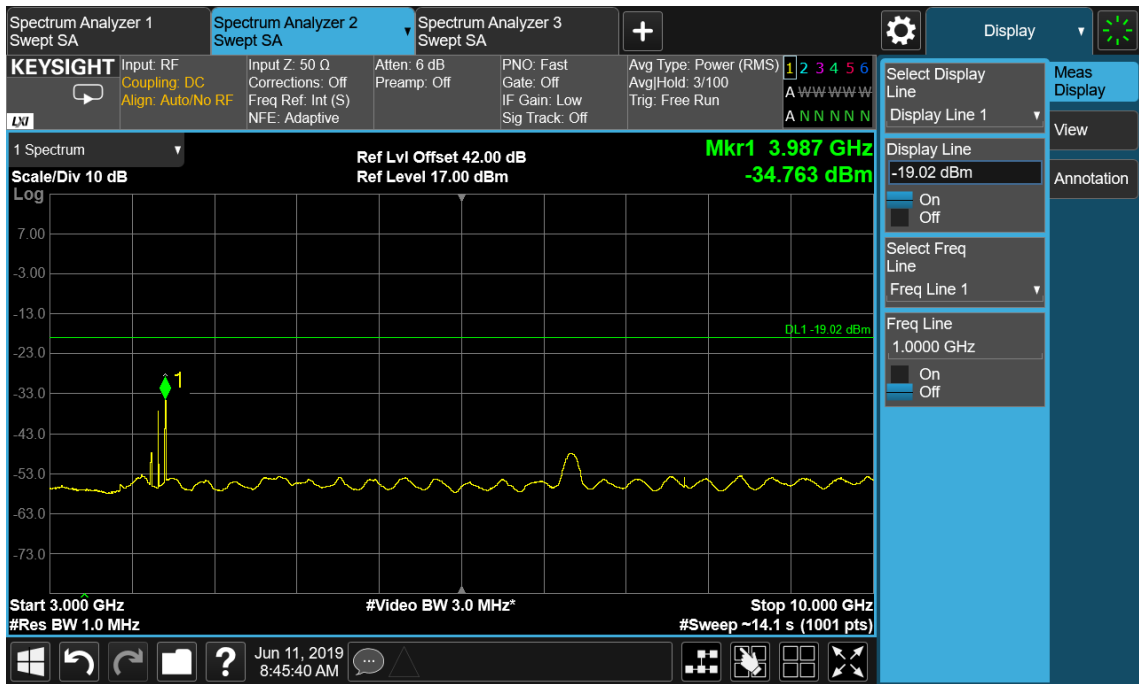

Port B, Channel Position T

Configuration WCDMA-2C 64QAM

Channel Bandwidth	RBW (MHz)	Limit (dBm)
5.0 MHz	1.0	-19.02

Port B , Channel Position M

Configuration LTE-MIMO-1C QPSK

Channel Bandwidth	RBW (MHz)	Limit (dBm)
5.0 MHz	1.0	-19.02
10.0 MHz	1.0	-19.02
15.0 MHz	1.0	-19.02
20.0 MHz	1.0	-19.02

Port B , Channel Position B 5.0 MHz

Port B , Channel Position M 5.0 MHz

Port B , Channel Position T 5.0 MHz

Port B , Channel Position B 10.0 MHz

Port B , Channel Position M 10.0 MHz

Port B , Channel Position T 10.0 MHz

Port B , Channel Position B 15.0 MHz

Port B , Channel Position M 15.0 MHz

Port B , Channel Position T 15.0 MHz

Port B , Channel Position B 20.0 MHz

Port B , Channel Position M 20.0 MHz

Port B , Channel Position T 20.0 MHz

Configuration LTE-MIMO-2C QPSK

Channel Bandwidth	RBW (MHz)	Limit (dBm)
5.0 MHz	1.0	-19.02
10.0 MHz	1.0	-19.02
15.0 MHz	1.0	-19.02
20.0 MHz	1.0	-19.02

Port B , Channel Position M 5.0 MHz

Port B, Channel Position M 10.0 MHz