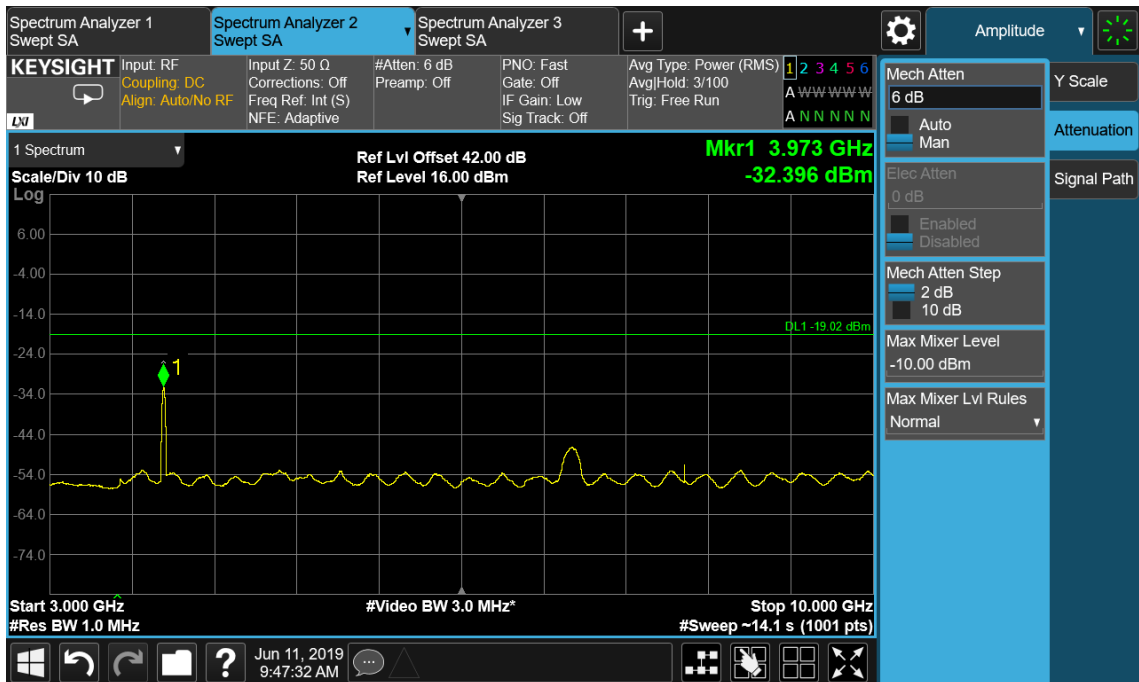

Port B , Channel Position B 5.0 MHz

Port B , Channel Position M 5.0 MHz

Port B , Channel Position T 5.0 MHz

Port B , Channel Position B 10.0 MHz

Port B , Channel Position M 10.0 MHz

Port B , Channel Position T 10.0 MHz

Port B , Channel Position B 15.0 MHz

Port B , Channel Position M 15.0 MHz

Port B , Channel Position T 15.0 MHz

Port B , Channel Position B 20.0 MHz

Port B , Channel Position M 20.0 MHz

Port B , Channel Position T 20.0 MHz

Configuration LTE-MIMO-2C QPSK

Channel Bandwidth	RBW (MHz)	Limit (dBm)
5.0 MHz	1.0	-19.02
10.0 MHz	1.0	-19.02
15.0 MHz	1.0	-19.02
20.0 MHz	1.0	-19.02

Port B , Channel Position M 5.0 MHz

Port B, Channel Position M 10.0 MHz

Port B , Channel Position M 15.0 MHz

Port B , Channel Position M 20.0 MHz

Configuration NB-IoT-InBand-1C, QPSK

Channel Bandwidth	RBW (MHz)	Limit (dBm)
5.0 MHz	1.0	-19.02

Port B , Channel Position M 5.0 MHz