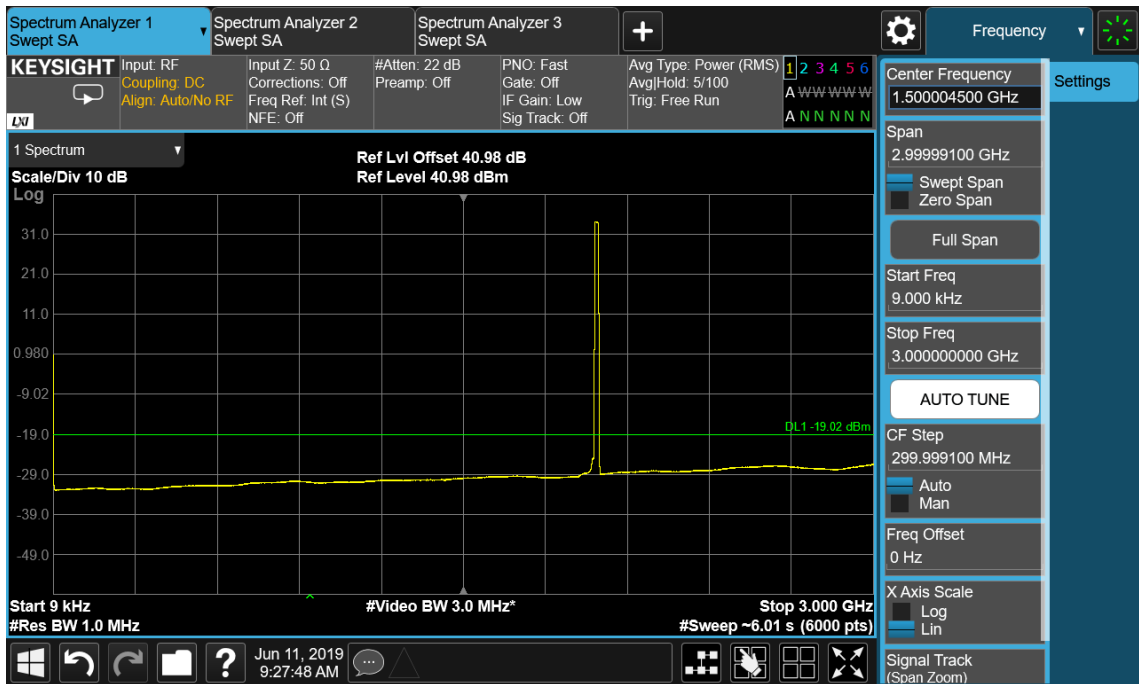

Port B , Channel Position B 5.0 MHz

Port B , Channel Position M 5.0 MHz

Port B , Channel Position T 5.0 MHz

Port B , Channel Position B 10.0 MHz

Port B , Channel Position M 10.0 MHz

Port B , Channel Position T 10.0 MHz

Port B , Channel Position B 15.0 MHz

Port B , Channel Position M 15.0 MHz

Port B , Channel Position T 15.0 MHz

Port B , Channel Position B 20.0 MHz

Port B , Channel Position M 20.0 MHz

Port B , Channel Position T 20.0 MHz

Configuration LTE-MIMO-2C QPSK

Channel Bandwidth	RBW (MHz)	Limit (dBm)
5.0 MHz	1.0	-19.02
10.0 MHz	1.0	-19.02
15.0 MHz	1.0	-19.02
20.0 MHz	1.0	-19.02

Port B , Channel Position M 5.0 MHz

Port B, Channel Position M 10.0 MHz

Port B , Channel Position M 15.0 MHz

Port B , Channel Position M 20.0 MHz

Configuration NB-IoT-InBand-1C, QPSK

Channel Bandwidth	RBW (MHz)	Limit (dBm)
5.0 MHz	1.0	-19.02

Port B , Channel Position M 5.0 MHz