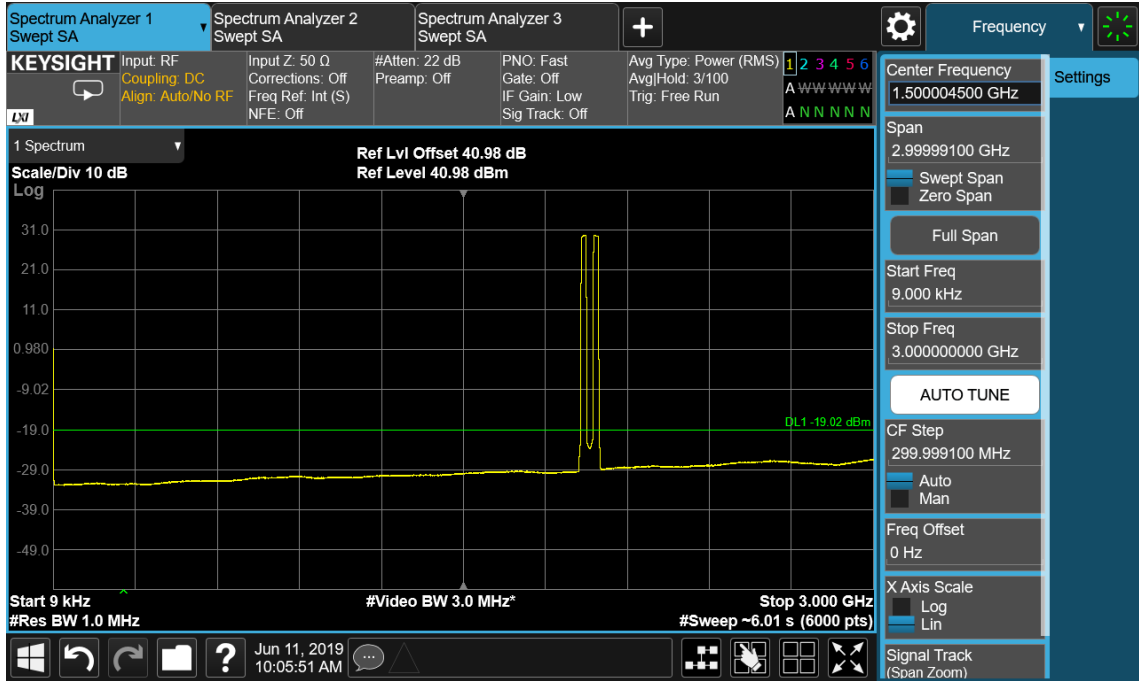

Port B , Channel Position B 15.0 MHz

Port B , Channel Position M 15.0 MHz

Port B , Channel Position T 15.0 MHz

Port B , Channel Position B 20.0 MHz

Port B , Channel Position M 20.0 MHz

Port B , Channel Position T 20.0 MHz

Configuration LTE-MIMO-2C QPSK

Channel Bandwidth	RBW (MHz)	Limit (dBm)
5.0 MHz	1.0	-19.02
10.0 MHz	1.0	-19.02
15.0 MHz	1.0	-19.02
20.0 MHz	1.0	-19.02

Port B , Channel Position M 5.0 MHz

Port B, Channel Position M 10.0 MHz

Port B , Channel Position M 15.0 MHz

Port B , Channel Position M 20.0 MHz

Configuration NB-IoT-InBand-1C, QPSK

Channel Bandwidth	RBW (MHz)	Limit (dBm)
5.0 MHz	1.0	-19.02

Port B , Channel Position M 5.0 MHz

Configuration NB-IoT-GuardBand-1C, QPSK

Channel Bandwidth	RBW (MHz)	Limit (dBm)
10.0 MHz	1.0	-19.02

Port B, Channel Position M 10.0 MHz