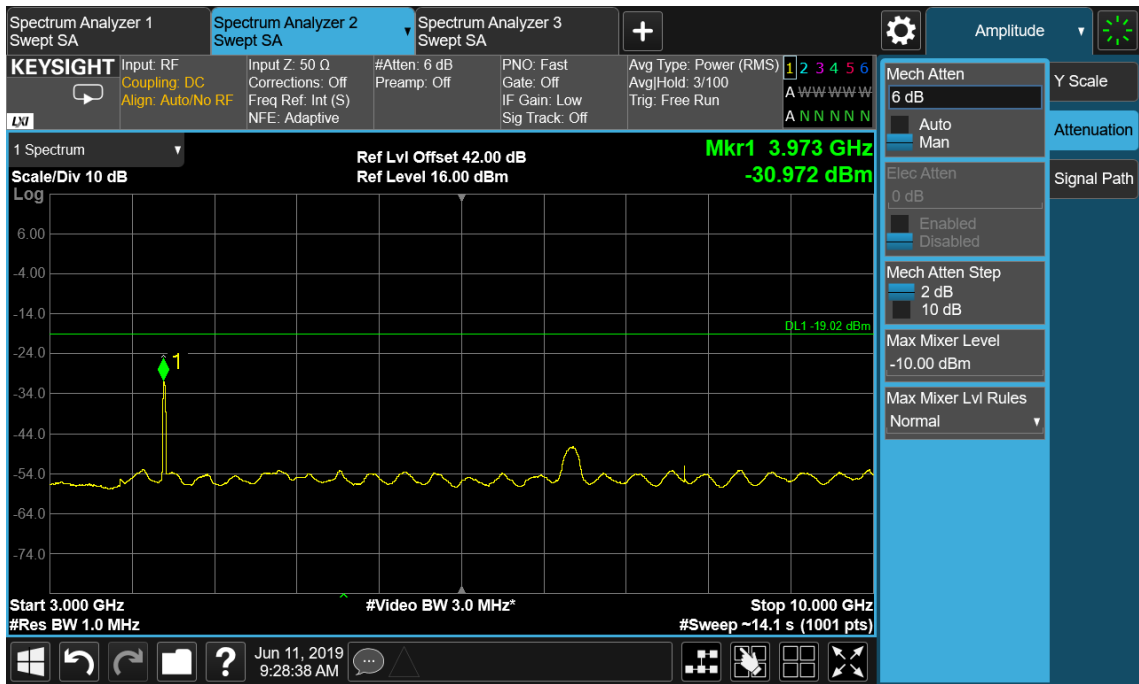

Port B , Channel Position B 5.0 MHz

Port B , Channel Position M 5.0 MHz

Port B , Channel Position T 5.0 MHz

Port B , Channel Position B 10.0 MHz

Port B , Channel Position M 10.0 MHz

Port B , Channel Position T 10.0 MHz

Port B , Channel Position B 15.0 MHz

Port B , Channel Position M 15.0 MHz

Port B , Channel Position T 15.0 MHz

Port B , Channel Position B 20.0 MHz

Port B , Channel Position M 20.0 MHz

Port B , Channel Position T 20.0 MHz

Configuration LTE-MIMO-2C QPSK

Channel Bandwidth	RBW (MHz)	Limit (dBm)
5.0 MHz	1.0	-19.02
10.0 MHz	1.0	-19.02
15.0 MHz	1.0	-19.02
20.0 MHz	1.0	-19.02

Port B , Channel Position M 5.0 MHz

Port B, Channel Position M 10.0 MHz

Port B , Channel Position M 15.0 MHz

Port B , Channel Position M 20.0 MHz

Configuration NB-IoT-InBand-1C, QPSK

Channel Bandwidth	RBW (MHz)	Limit (dBm)
5.0 MHz	1.0	-19.02

Port B , Channel Position M 5.0 MHz