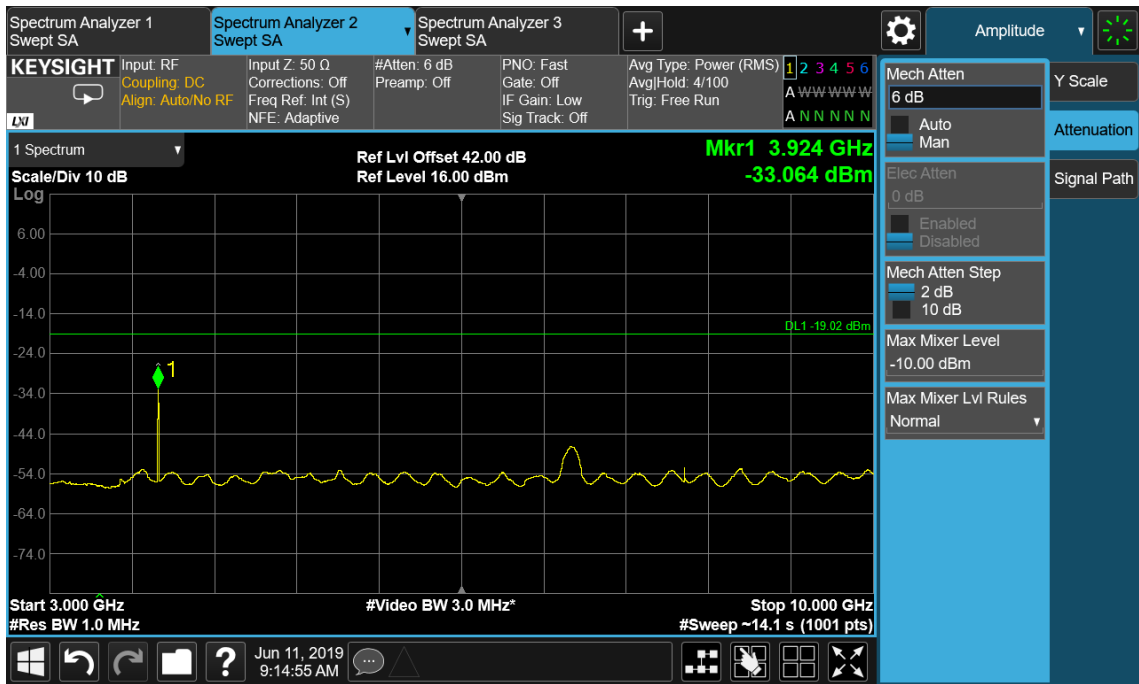

Port B, Channel Position T

Configuration WCDMA-2C 64QAM

Channel Bandwidth	RBW (MHz)	Limit (dBm)
5.0 MHz	1.0	-19.02

Port B , Channel Position M

Configuration LTE-MIMO-1C QPSK

Channel Bandwidth	RBW (MHz)	Limit (dBm)
5.0 MHz	1.0	-19.02
10.0 MHz	1.0	-19.02
15.0 MHz	1.0	-19.02
20.0 MHz	1.0	-19.02

Port B , Channel Position B 5.0 MHz

Port B , Channel Position M 5.0 MHz

Port B , Channel Position T 5.0 MHz

Port B , Channel Position B 10.0 MHz

Port B , Channel Position M 10.0 MHz

Port B , Channel Position T 10.0 MHz

Port B , Channel Position B 15.0 MHz

Port B , Channel Position M 15.0 MHz

Port B , Channel Position T 15.0 MHz

Port B , Channel Position B 20.0 MHz

Port B , Channel Position M 20.0 MHz

Port B , Channel Position T 20.0 MHz

Configuration LTE-MIMO-2C QPSK

Channel Bandwidth	RBW (MHz)	Limit (dBm)
5.0 MHz	1.0	-19.02
10.0 MHz	1.0	-19.02
15.0 MHz	1.0	-19.02
20.0 MHz	1.0	-19.02

Port B , Channel Position M 5.0 MHz

Port B, Channel Position M 10.0 MHz