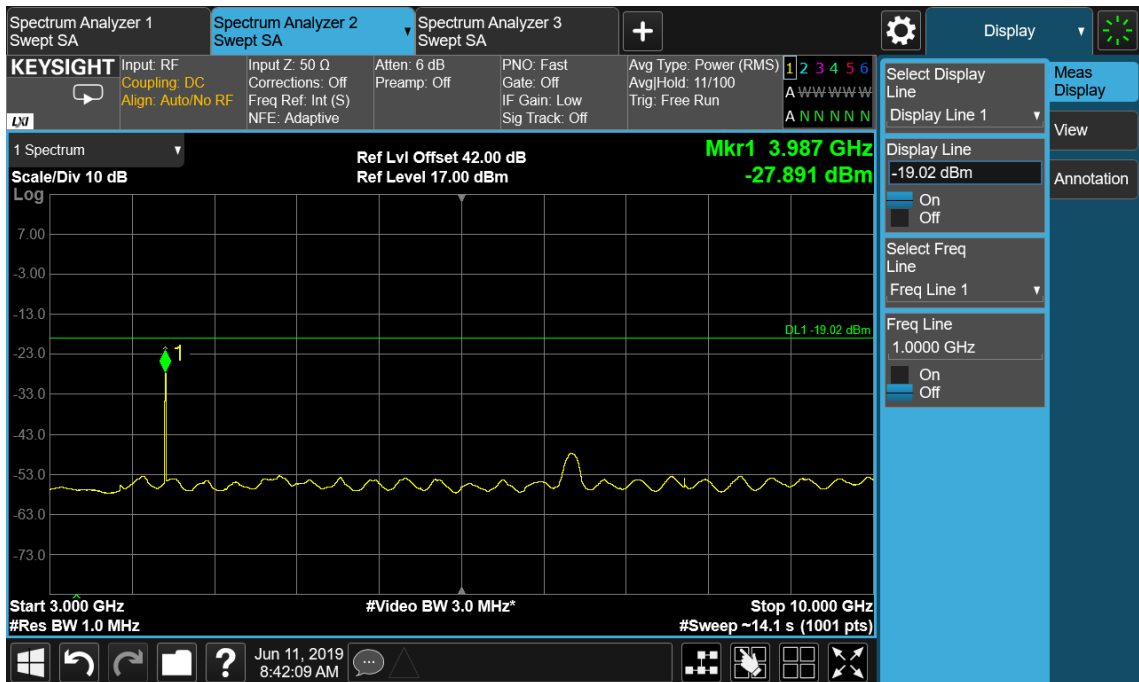

Port B, Channel Position T

Configuration WCDMA-2C 64QAM

Channel Bandwidth	RBW (MHz)	Limit (dBm)
5.0 MHz	1.0	-19.02

Port B , Channel Position M

Configuration LTE-MIMO-1C QPSK

Channel Bandwidth	RBW (MHz)	Limit (dBm)
5.0 MHz	1.0	-19.02
10.0 MHz	1.0	-19.02
15.0 MHz	1.0	-19.02
20.0 MHz	1.0	-19.02

Port B , Channel Position B 5.0 MHz

Port B , Channel Position M 5.0 MHz

Port B , Channel Position T 5.0 MHz

Port B , Channel Position B 10.0 MHz

Port B , Channel Position M 10.0 MHz

Port B , Channel Position T 10.0 MHz

Port B , Channel Position B 15.0 MHz

Port B , Channel Position M 15.0 MHz

Port B , Channel Position T 15.0 MHz

Port B , Channel Position B 20.0 MHz

Port B , Channel Position M 20.0 MHz

Port B , Channel Position T 20.0 MHz

Configuration LTE-MIMO-2C QPSK

Channel Bandwidth	RBW (MHz)	Limit (dBm)
5.0 MHz	1.0	-19.02
10.0 MHz	1.0	-19.02
15.0 MHz	1.0	-19.02
20.0 MHz	1.0	-19.02

Port B , Channel Position M 5.0 MHz

Port B, Channel Position M 10.0 MHz