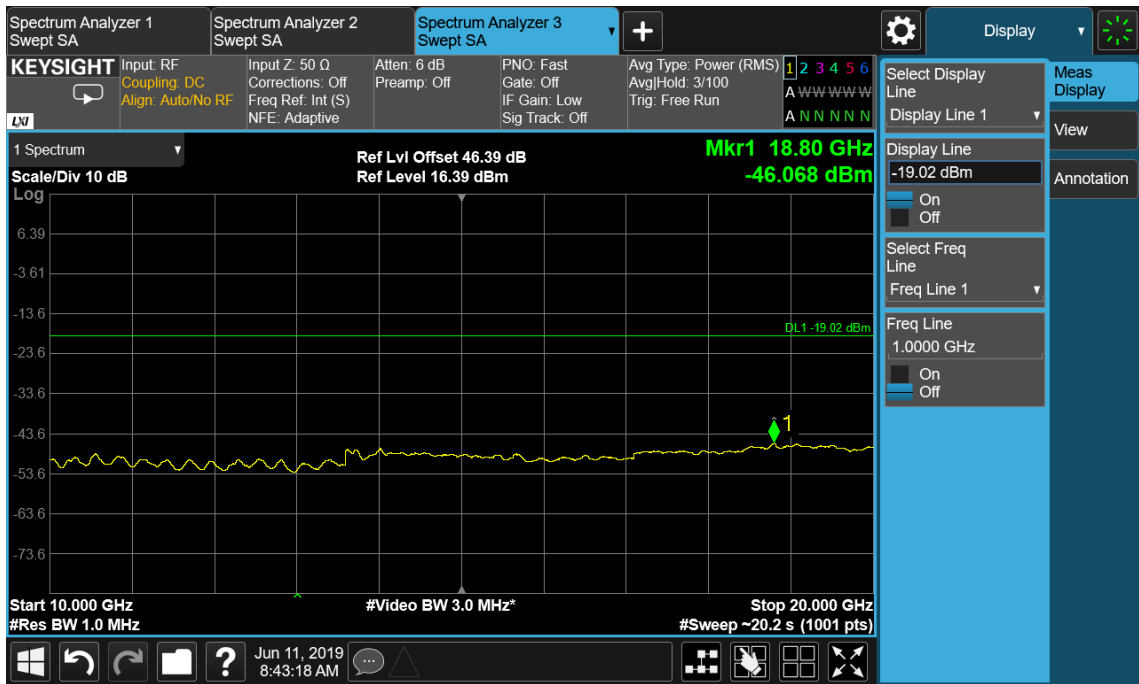

Port B, Channel Position T

Configuration WCDMA-2C 64QAM

Channel Bandwidth	RBW (MHz)	Limit (dBm)
5.0 MHz	1.0	-19.02

Port B , Channel Position M

Configuration LTE-MIMO-1C QPSK

Channel Bandwidth	RBW (MHz)	Limit (dBm)
5.0 MHz	1.0	-19.02
10.0 MHz	1.0	-19.02
15.0 MHz	1.0	-19.02
20.0 MHz	1.0	-19.02

Port B , Channel Position B 5.0 MHz

Port B , Channel Position M 5.0 MHz

Port B , Channel Position T 5.0 MHz

Port B , Channel Position B 10.0 MHz

Port B , Channel Position M 10.0 MHz

Port B , Channel Position T 10.0 MHz

Port B , Channel Position B 15.0 MHz

Port B , Channel Position M 15.0 MHz

Port B , Channel Position T 15.0 MHz

Port B , Channel Position B 20.0 MHz

Port B , Channel Position M 20.0 MHz

Port B , Channel Position T 20.0 MHz

Configuration LTE-MIMO-2C QPSK

Channel Bandwidth	RBW (MHz)	Limit (dBm)
5.0 MHz	1.0	-19.02
10.0 MHz	1.0	-19.02
15.0 MHz	1.0	-19.02
20.0 MHz	1.0	-19.02

Port B , Channel Position M 5.0 MHz

Port B, Channel Position M 10.0 MHz