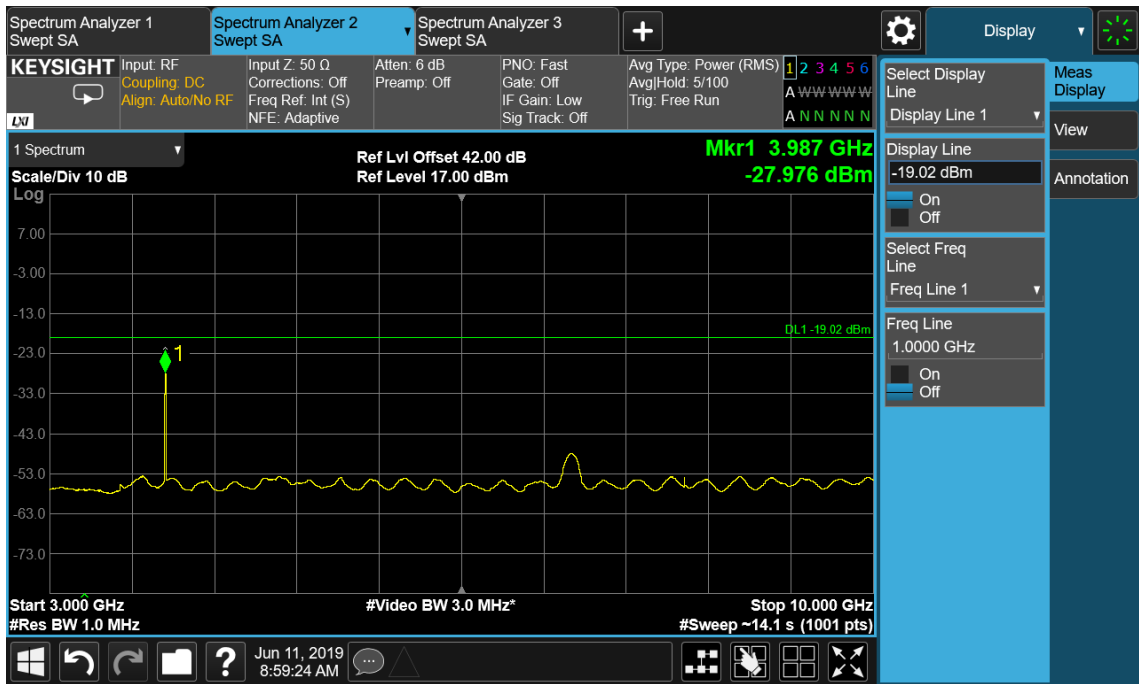

Port B, Channel Position T

Configuration WCDMA-2C 64QAM

Channel Bandwidth	RBW (MHz)	Limit (dBm)
5.0 MHz	1.0	-19.02

Port B , Channel Position M

Configuration LTE-MIMO-1C QPSK

Channel Bandwidth	RBW (MHz)	Limit (dBm)
5.0 MHz	1.0	-19.02
10.0 MHz	1.0	-19.02
15.0 MHz	1.0	-19.02
20.0 MHz	1.0	-19.02

Port B , Channel Position B 5.0 MHz

Port B , Channel Position M 5.0 MHz

Port B , Channel Position T 5.0 MHz

Port B , Channel Position B 10.0 MHz

Port B , Channel Position M 10.0 MHz

Port B , Channel Position T 10.0 MHz

Port B , Channel Position B 15.0 MHz

Port B , Channel Position M 15.0 MHz

Port B , Channel Position T 15.0 MHz

Port B , Channel Position B 20.0 MHz

Port B , Channel Position M 20.0 MHz

Port B , Channel Position T 20.0 MHz

Configuration LTE-MIMO-2C QPSK

Channel Bandwidth	RBW (MHz)	Limit (dBm)
5.0 MHz	1.0	-19.02
10.0 MHz	1.0	-19.02
15.0 MHz	1.0	-19.02
20.0 MHz	1.0	-19.02

Port B , Channel Position M 5.0 MHz

Port B, Channel Position M 10.0 MHz