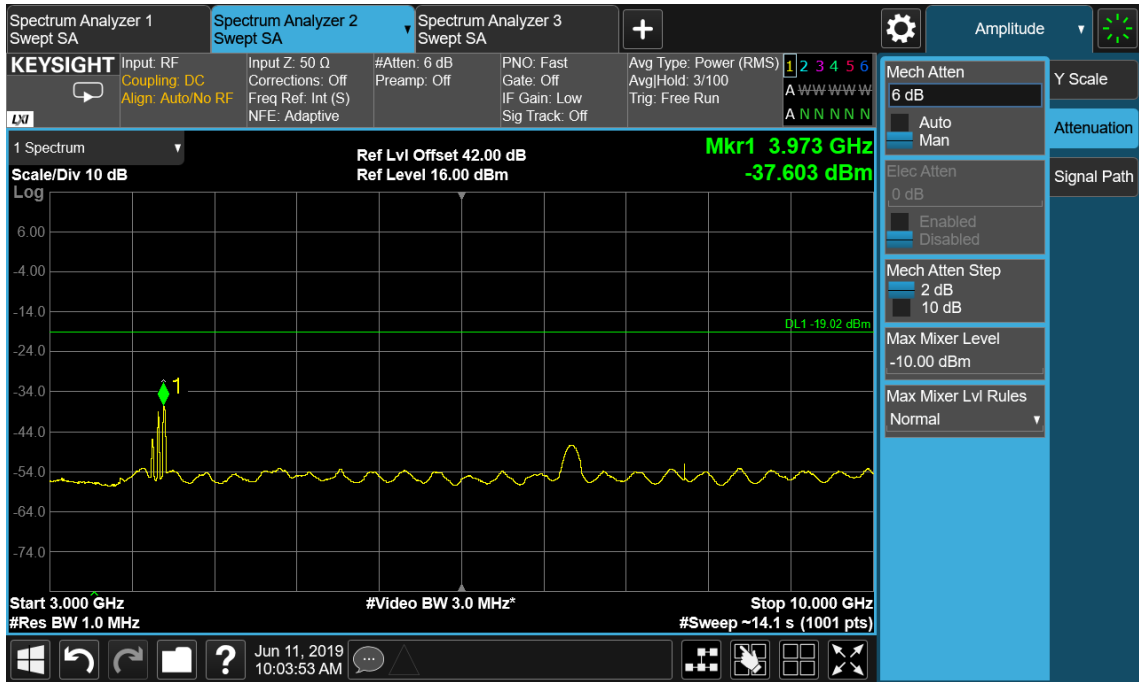

Port B , Channel Position B 15.0 MHz

Port B , Channel Position M 15.0 MHz

Port B , Channel Position T 15.0 MHz

Port B , Channel Position B 20.0 MHz

Port B , Channel Position M 20.0 MHz

Port B , Channel Position T 20.0 MHz

Configuration LTE-MIMO-2C QPSK

Channel Bandwidth	RBW (MHz)	Limit (dBm)
5.0 MHz	1.0	-19.02
10.0 MHz	1.0	-19.02
15.0 MHz	1.0	-19.02
20.0 MHz	1.0	-19.02

Port B , Channel Position M 5.0 MHz

Port B, Channel Position M 10.0 MHz

Port B , Channel Position M 15.0 MHz

Port B , Channel Position M 20.0 MHz

Configuration NB-IoT-InBand-1C, QPSK

Channel Bandwidth	RBW (MHz)	Limit (dBm)
5.0 MHz	1.0	-19.02

Port B , Channel Position M 5.0 MHz

Configuration NB-IoT-GuardBand-1C, QPSK

Channel Bandwidth	RBW (MHz)	Limit (dBm)
10.0 MHz	1.0	-19.02

Port B, Channel Position M 10.0 MHz