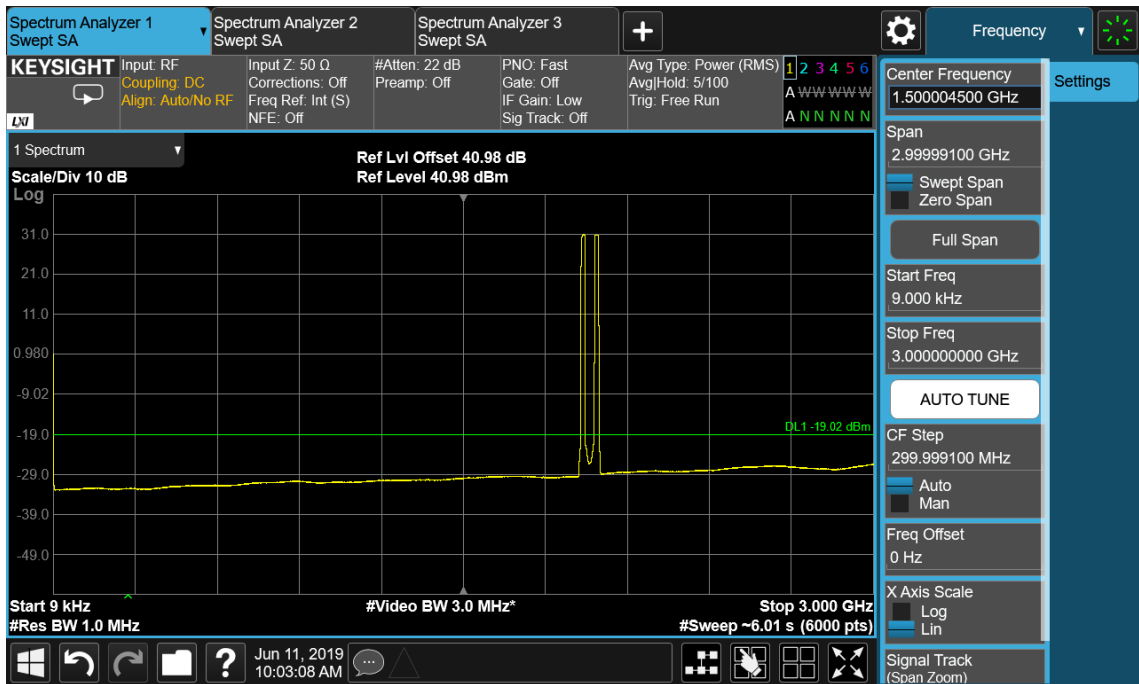

Port B , Channel Position B 15.0 MHz

Port B , Channel Position M 15.0 MHz

Port B , Channel Position T 15.0 MHz

Port B , Channel Position B 20.0 MHz

Port B , Channel Position M 20.0 MHz

Port B , Channel Position T 20.0 MHz

Configuration LTE-MIMO-2C QPSK

Channel Bandwidth	RBW (MHz)	Limit (dBm)
5.0 MHz	1.0	-19.02
10.0 MHz	1.0	-19.02
15.0 MHz	1.0	-19.02
20.0 MHz	1.0	-19.02

Port B , Channel Position M 5.0 MHz

Port B, Channel Position M 10.0 MHz

Port B , Channel Position M 15.0 MHz

Port B , Channel Position M 20.0 MHz

Configuration NB-IoT-InBand-1C, QPSK

Channel Bandwidth	RBW (MHz)	Limit (dBm)
5.0 MHz	1.0	-19.02

Port B , Channel Position M 5.0 MHz

Configuration NB-IoT-GuardBand-1C, QPSK

Channel Bandwidth	RBW (MHz)	Limit (dBm)
10.0 MHz	1.0	-19.02

Port B, Channel Position M 10.0 MHz