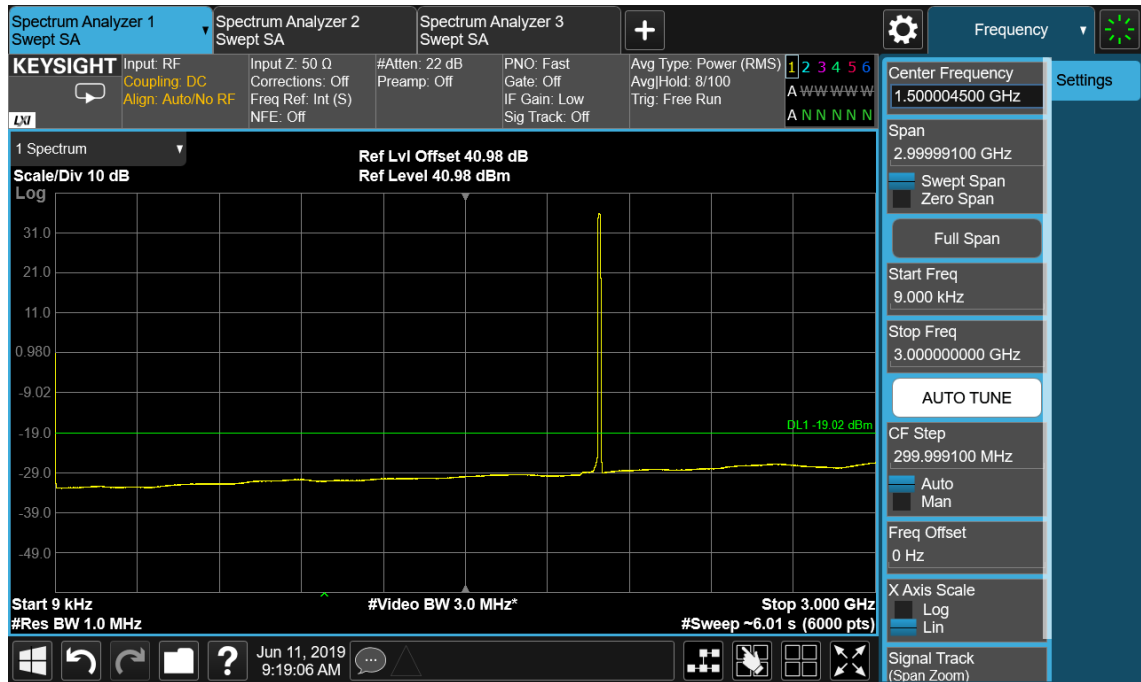

Port B, Channel Position T

Configuration WCDMA-2C 64QAM

Channel Bandwidth	RBW (MHz)	Limit (dBm)
5.0 MHz	1.0	-19.02

Port B , Channel Position M

Configuration LTE-MIMO-1C QPSK

Channel Bandwidth	RBW (MHz)	Limit (dBm)
5.0 MHz	1.0	-19.02
10.0 MHz	1.0	-19.02
15.0 MHz	1.0	-19.02
20.0 MHz	1.0	-19.02

Port B , Channel Position B 5.0 MHz

Port B , Channel Position M 5.0 MHz

Port B , Channel Position T 5.0 MHz

Port B , Channel Position B 10.0 MHz

Port B , Channel Position M 10.0 MHz

Port B , Channel Position T 10.0 MHz

Port B , Channel Position B 15.0 MHz

Port B , Channel Position M 15.0 MHz

Port B , Channel Position T 15.0 MHz

Port B , Channel Position B 20.0 MHz

Port B , Channel Position M 20.0 MHz

Port B , Channel Position T 20.0 MHz

Configuration LTE-MIMO-2C QPSK

Channel Bandwidth	RBW (MHz)	Limit (dBm)
5.0 MHz	1.0	-19.02
10.0 MHz	1.0	-19.02
15.0 MHz	1.0	-19.02
20.0 MHz	1.0	-19.02

Port B , Channel Position M 5.0 MHz

Port B, Channel Position M 10.0 MHz