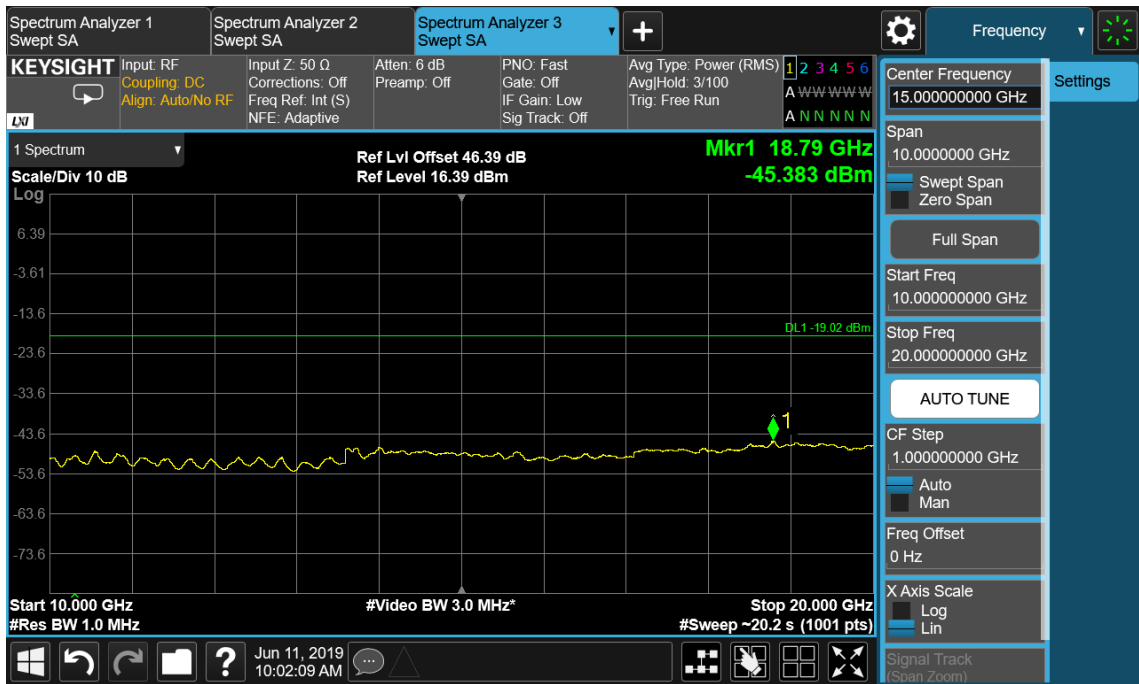

Port B , Channel Position B 15.0 MHz

Port B , Channel Position M 15.0 MHz

Port B , Channel Position T 15.0 MHz

Port B , Channel Position B 20.0 MHz

Port B , Channel Position M 20.0 MHz

Port B , Channel Position T 20.0 MHz

Configuration LTE-MIMO-2C QPSK

Channel Bandwidth	RBW (MHz)	Limit (dBm)
5.0 MHz	1.0	-19.02
10.0 MHz	1.0	-19.02
15.0 MHz	1.0	-19.02
20.0 MHz	1.0	-19.02

Port B , Channel Position M 5.0 MHz

Port B, Channel Position M 10.0 MHz

Port B , Channel Position M 15.0 MHz

Port B , Channel Position M 20.0 MHz

Configuration NB-IoT-InBand-1C, QPSK

Channel Bandwidth	RBW (MHz)	Limit (dBm)
5.0 MHz	1.0	-19.02

Port B , Channel Position M 5.0 MHz

Configuration NB-IoT-GuardBand-1C, QPSK

Channel Bandwidth	RBW (MHz)	Limit (dBm)
10.0 MHz	1.0	-19.02

Port B, Channel Position M 10.0 MHz