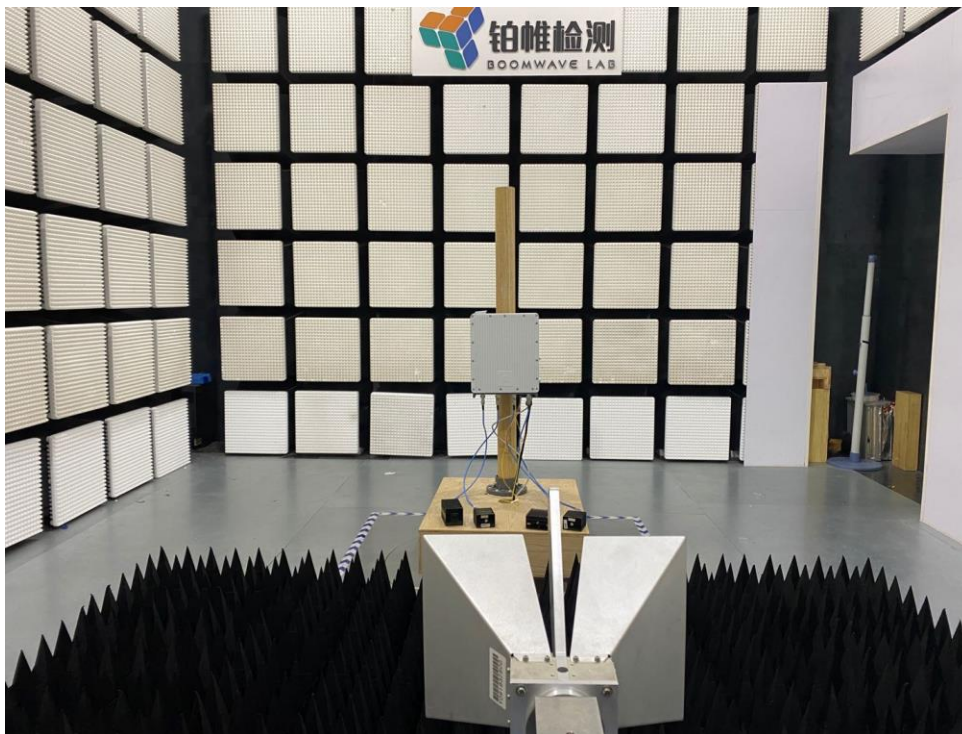

# Test Setup

1. Radiated Emission

30-1000MHz

1-18GHz

18-27GHz