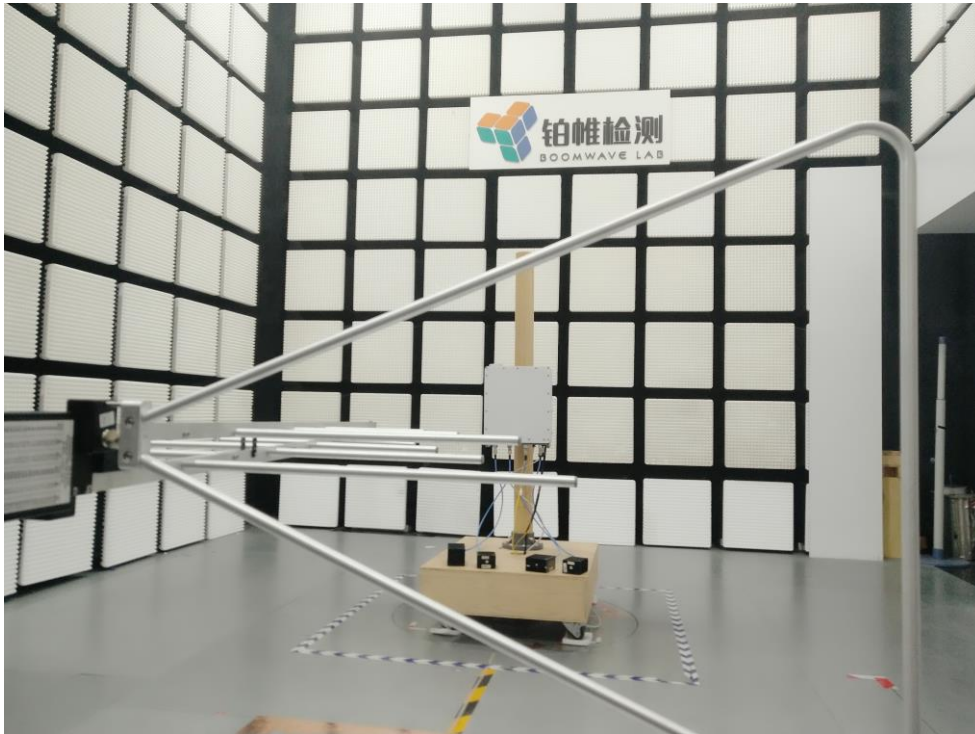

# Test Setup

1. Radiated Emission

30-1000MHz

1-18GHz

18-27GHz