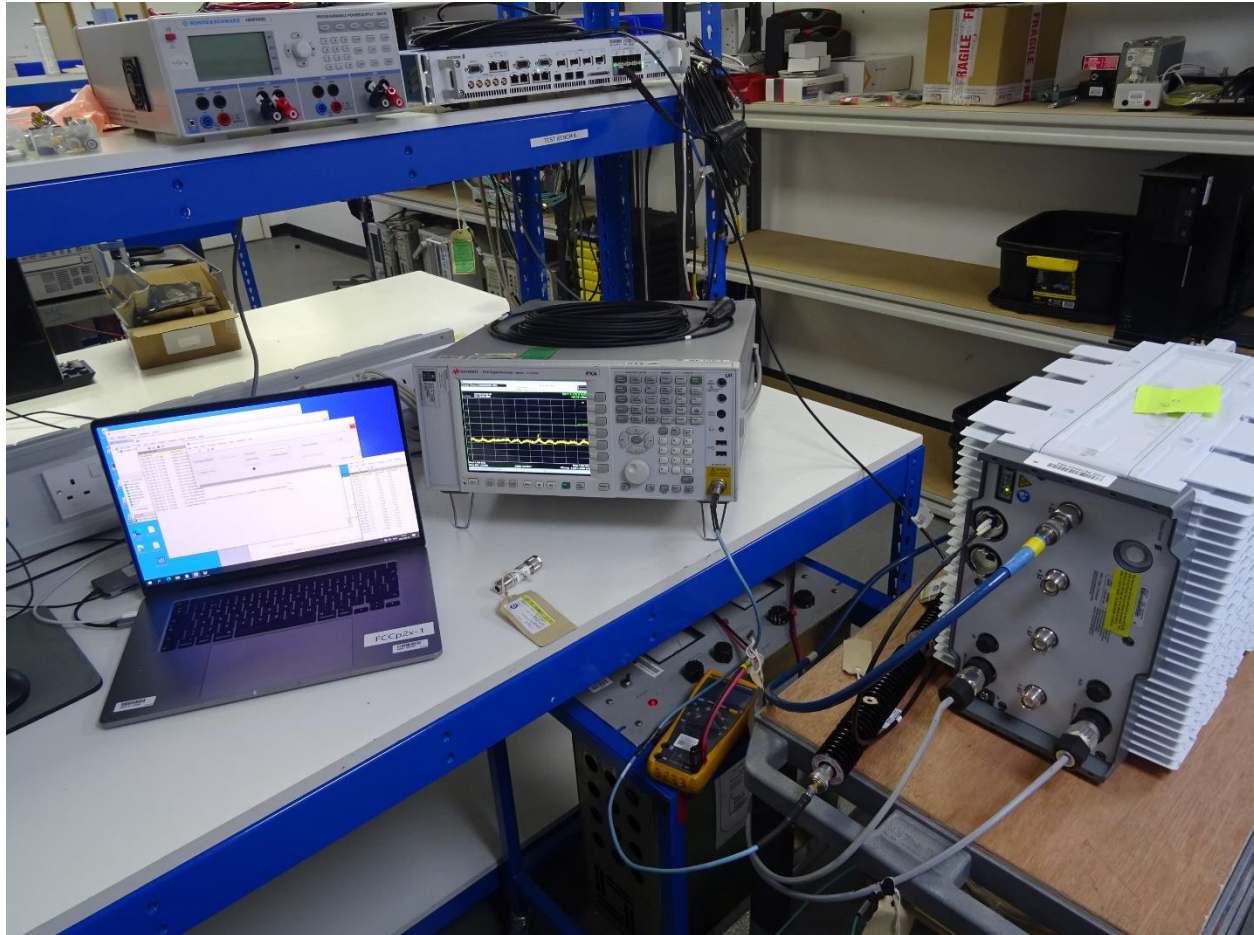

PHOTOGRAPHS OF TEST SET UP

Conducted Lab Testing

FCC : TA8AKRC161756-1
ISED ID : 287AB-AS1617561

Ericsson Radio 4449 B71 B85A

Radiated Testing 30 MHz – 1GHz

FCC : TA8AKRC161756-1
ISED ID : 287AB-AS1617561

Ericsson Radio 4449 B71 B85A

Radiated Testing 1GHz – 8GHz