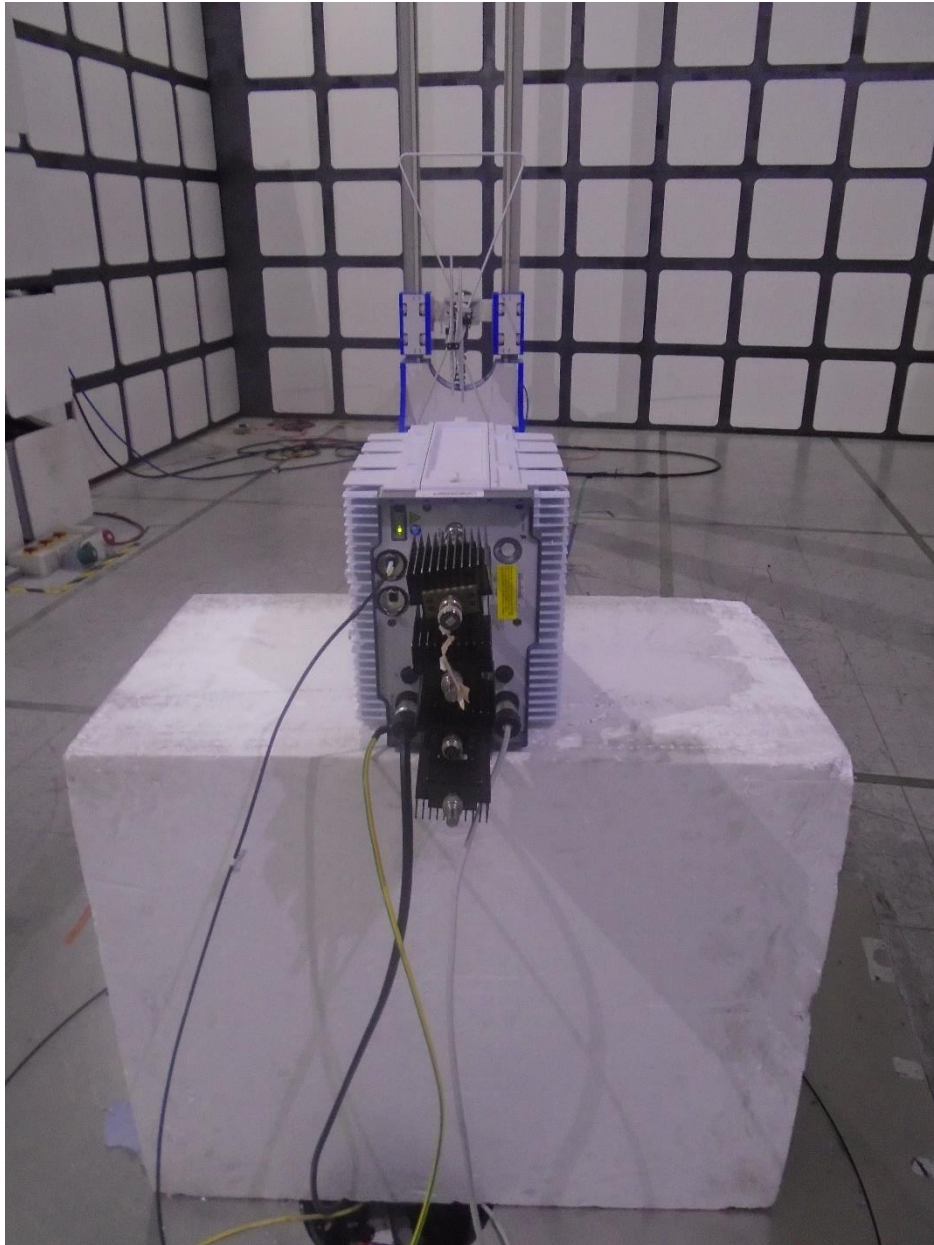

PHOTOGRAPHS OF TEST SET UP

Conducted Lab Testing

FCC : TA8AKRC161756-1
ISED ID : 287AB-AS1617561

Ericsson Radio 4449 B71 B85A

Radiated Testing 30 MHz – 1GHz

FCC : TA8AKRC161756-1
ISED ID : 287AB-AS1617561

Ericsson Radio 4449 B71 B85A

Radiated Testing 1GHz – 8GHz