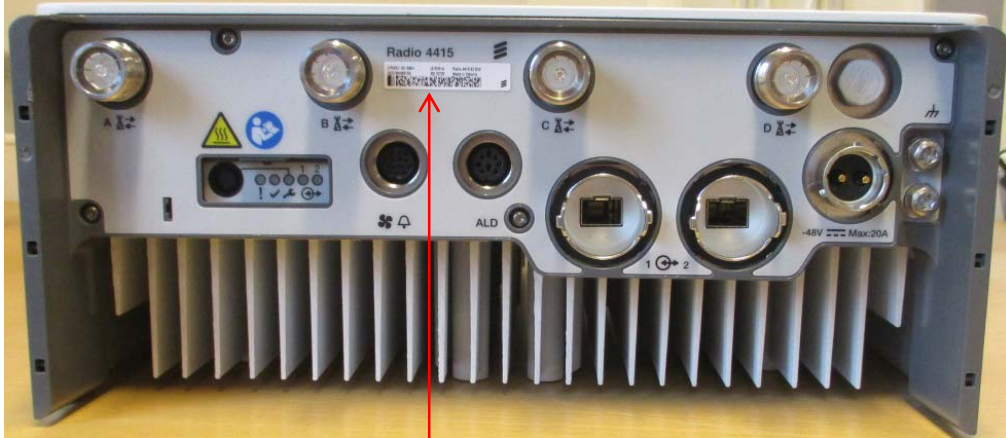

FCC ID: TA8AKRC161636  
IC: 287AB-AS161636

### Photos of test object

Bottom side

Test object label:

Top side

FCC ID: TA8AKRC161636  
IC: 287AB-AS161636

Front side

Rear side

Left side