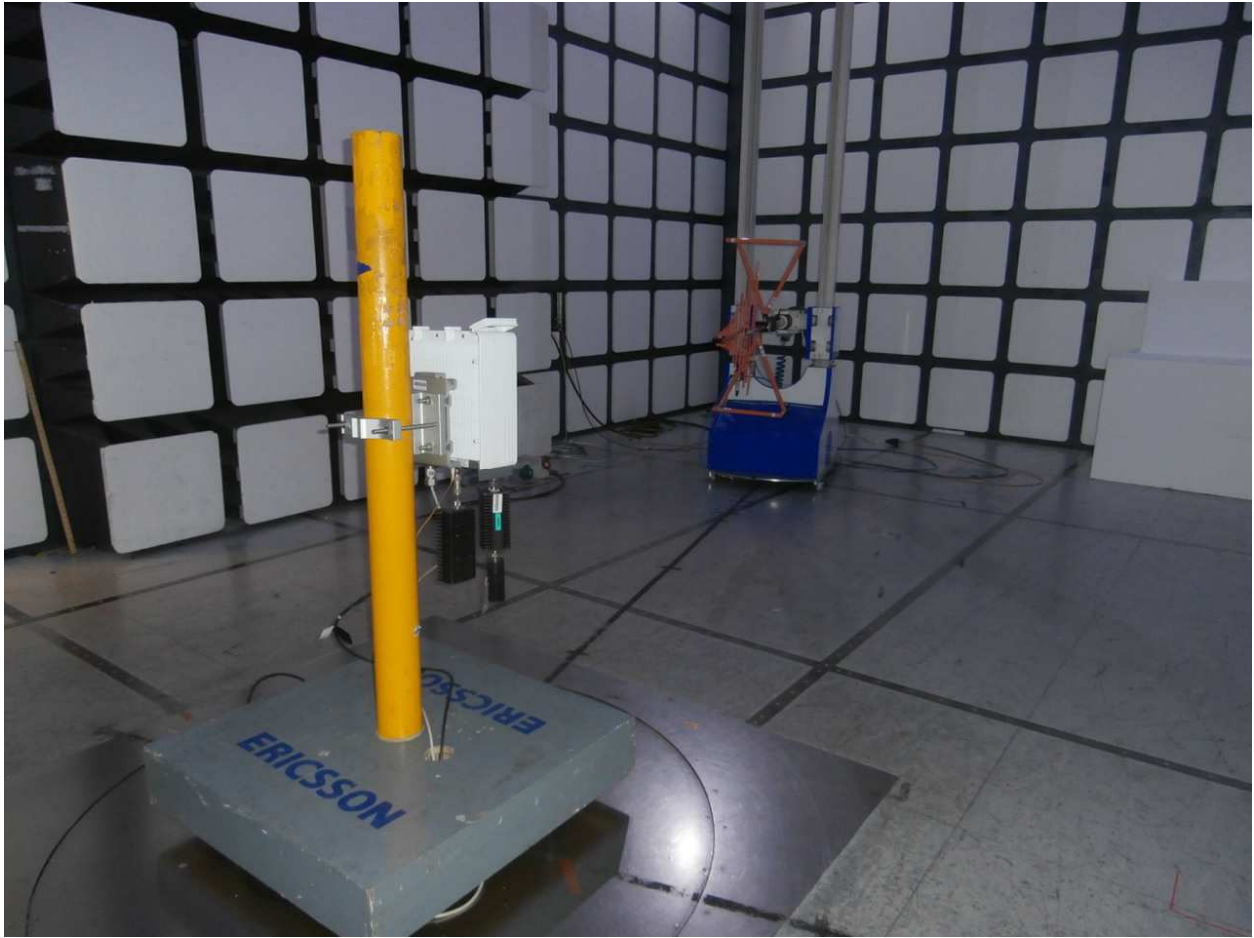

Product Service

Ericsson Remote Radio Unit LTE KRC 161 592/1
and KRC 161 592/2, Radio 2217 B26D (859-880 MHz)

Product Service

PHOTOGRAPHS OF TEST SET UP

Lab Testing Setup

Product Service

Ericsson Remote Radio Unit LTE KRC 161 592/1
and KRC 161 592/2, Radio 2217 B26D (859-880 MHz)

Product Service

Lab Testing Setup

Product Service

Ericsson Remote Radio Unit LTE KRC 161 592/1
and KRC 161 592/2, Radio 2217 B26D (859-880 MHz)

Product Service

Radiated Emissions >1GHz

Product Service

Ericsson Remote Radio Unit LTE KRC 161 592/1
and KRC 161 592/2, Radio 2217 B26D (859-880 MHz)