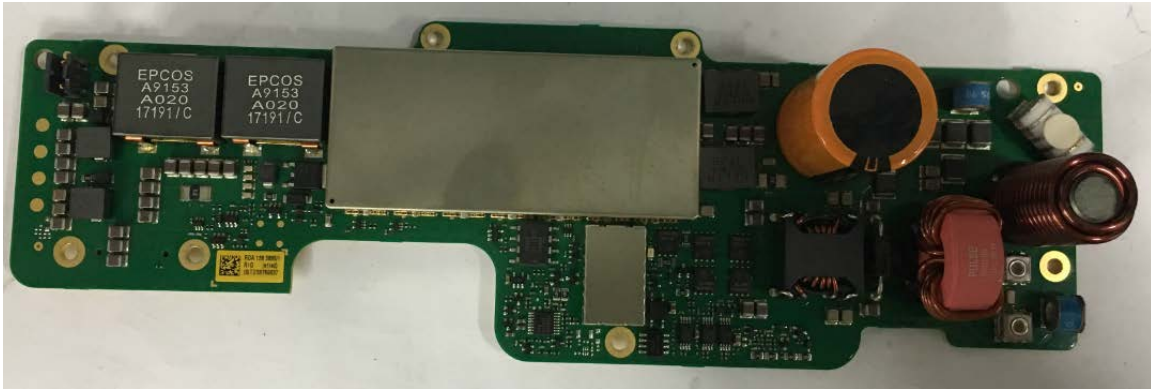

Exhibit 9 Internal photos - Confidential

FCC ID: TA8AKRC161592

KRC 161 592/1, Radio 2217 B26D (without TX monitor)

KRC 161 592/2, Radio 2217 B26D (with TX monitor)

Filter Unit with cover

Filter Unit,
KRF 901 234/1 R1C (without TX monitor)
KRF 901 234/2 R1C (with TX monitor)

Front side

Rear side

FCC ID: TA8AKRC161592

PA Board, ROA 128 6150/1 R1E – Front side

PA Board, ROA 128 6150/1 R1E – Rear side

FCC ID: TA8AKRC161592

TRX, ROA 128 5850/7 R1B – Front side

TRX, ROA 128 5850/7 R1B – Rear side

FCC ID: TA8AKRC161592

PSB - ROA 128 5885/1 R1G- Front side

PSB - ROA 128 5885/1 R1G- Rear side