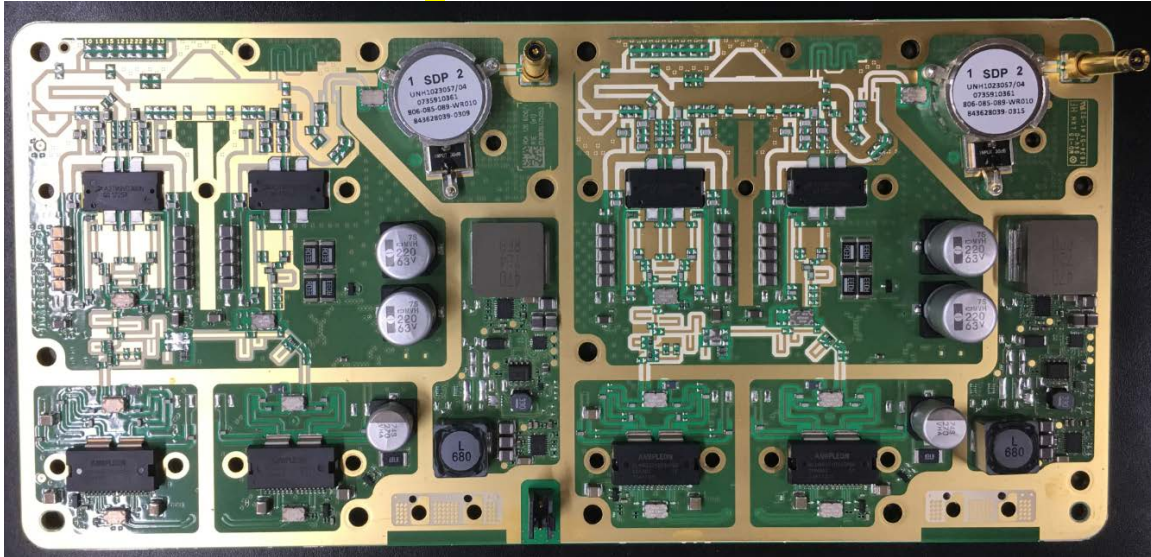

Exhibit 9 Internal photos - Confidential

FCC ID: TA8AKRC161592

KRC 161 592/1, Radio 2217 B26D (without TX monitor)

KRC 161 592/2, Radio 2217 B26D (with TX monitor)

Filter Unit with cover

Filter Unit,
KRF 901 234/1 R1C (without TX monitor)
KRF 901 234/2 R1C (with TX monitor)

Front side

Rear side

FCC ID: TA8AKRC161592

PA Board, ROA 128 6150/1 R1E – Front side

PA Board, ROA 128 6150/1 R1E – Rear side

FCC ID: TA8AKRC161592

TRX, ROA 128 5850/7 R1B – Front side

TRX, ROA 128 5850/7 R1B – Rear side

FCC ID: TA8AKRC161592

PSB - ROA 128 5885/1 R1G- Front side

PSB - ROA 128 5885/1 R1G- Rear side