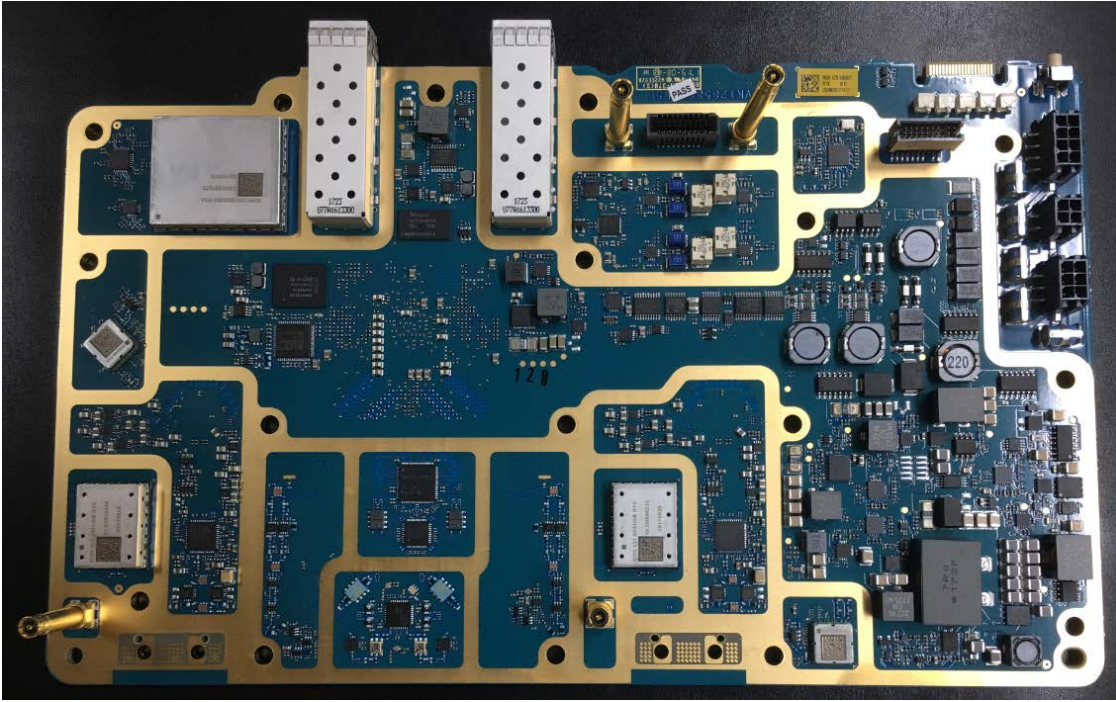

Exhibit 9 Internal photos - Confidential

FCC ID: TA8AKRC161592

KRC 161 592/1, Radio 2217 B26D (without TX monitor)

KRC 161 592/2, Radio 2217 B26D (with TX monitor)

Filter Unit with cover

Filter Unit,
KRF 901 234/1 R1C (without TX monitor)
KRF 901 234/2 R1C (with TX monitor)

Front side

Rear side

FCC ID: TA8AKRC161592

PA Board, ROA 128 6150/1 R1E – Front side

PA Board, ROA 128 6150/1 R1E – Rear side

FCC ID: TA8AKRC161592

TRX, ROA 128 5850/7 R1B – Front side

TRX, ROA 128 5850/7 R1B – Rear side

FCC ID: TA8AKRC161592

PSB - ROA 128 5885/1 R1G- Front side

PSB - ROA 128 5885/1 R1G- Rear side