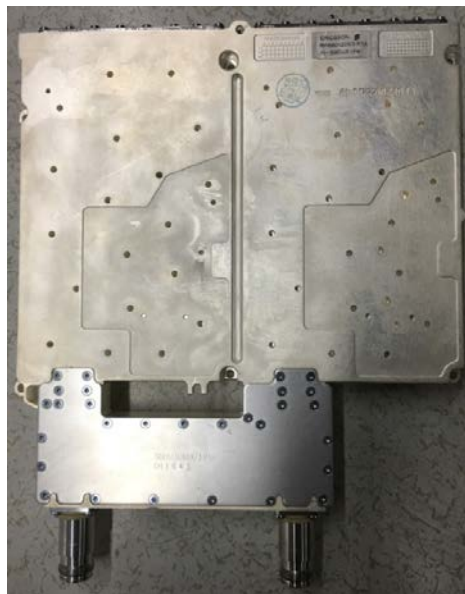

Exhibit 9 Internal photos - Confidential

FCC ID: TA8AKRC161592

KRC 161 592/1, Radio 2217 B26D (without TX monitor)

KRC 161 592/2, Radio 2217 B26D (with TX monitor)

Filter Unit with cover

Filter Unit,
KRF 901 234/1 R1C (without TX monitor)
KRF 901 234/2 R1C (with TX monitor)

Front side

Rear side

FCC ID: TA8AKRC161592

PA Board, ROA 128 6150/1 R1E – Front side

PA Board, ROA 128 6150/1 R1E – Rear side

FCC ID: TA8AKRC161592

TRX, ROA 128 5850/7 R1B – Front side

TRX, ROA 128 5850/7 R1B – Rear side

FCC ID: TA8AKRC161592

PSB - ROA 128 5885/1 R1G- Front side

PSB - ROA 128 5885/1 R1G- Rear side