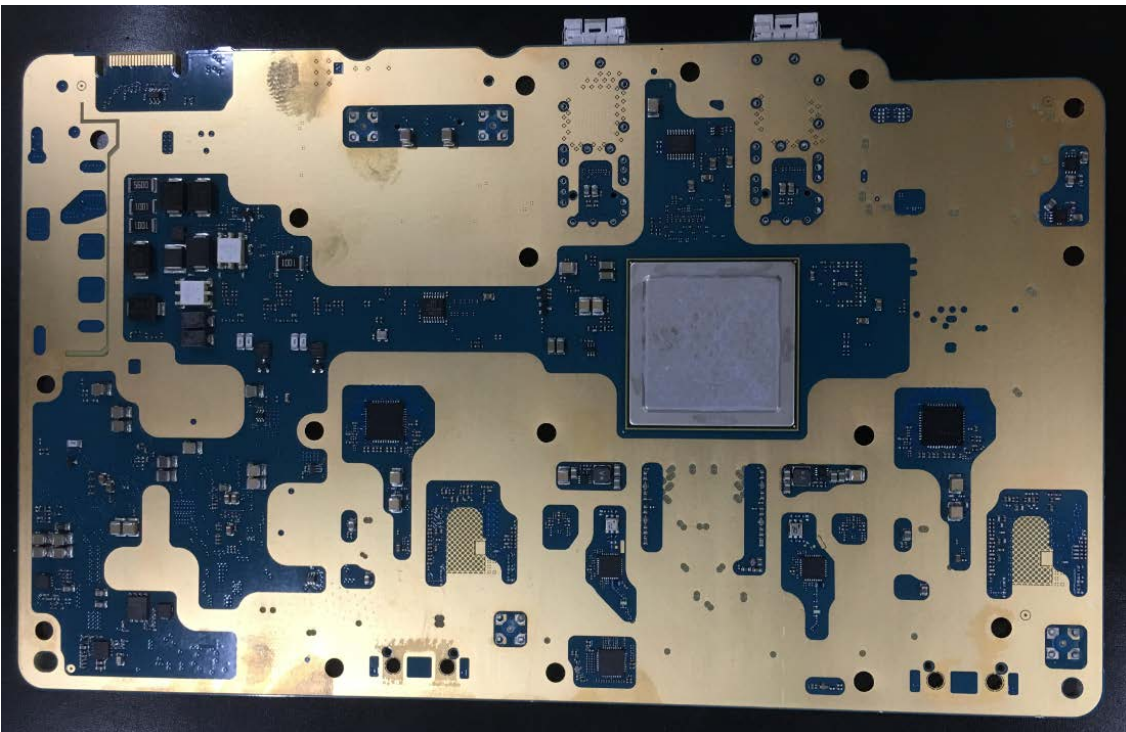

Exhibit 9 Internal photos - Confidential

FCC ID: TA8AKRC161592

KRC 161 592/1, Radio 2217 B26D (without TX monitor)

KRC 161 592/2, Radio 2217 B26D (with TX monitor)

Filter Unit with cover

Filter Unit,
KRF 901 234/1 R1C (without TX monitor)
KRF 901 234/2 R1C (with TX monitor)

Front side

Rear side

FCC ID: TA8AKRC161592

PA Board, ROA 128 6150/1 R1E – Front side

PA Board, ROA 128 6150/1 R1E – Rear side

FCC ID: TA8AKRC161592

TRX, ROA 128 5850/7 R1B – Front side

TRX, ROA 128 5850/7 R1B – Rear side

FCC ID: TA8AKRC161592

PSB - ROA 128 5885/1 R1G- Front side

PSB - ROA 128 5885/1 R1G- Rear side