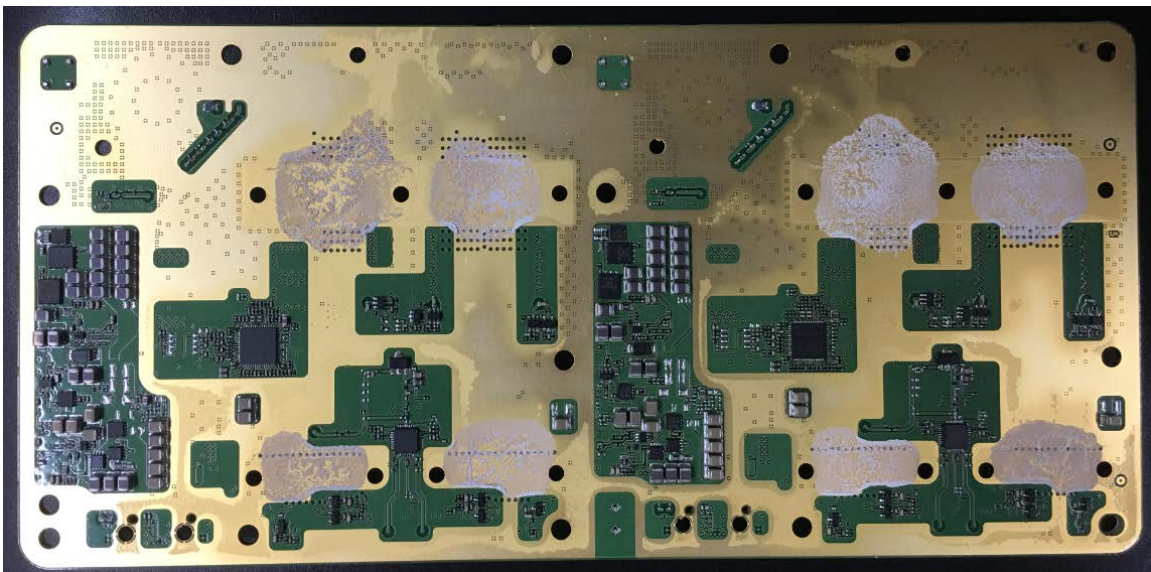

Exhibit 9 Internal photos - Confidential

FCC ID: TA8AKRC161592

KRC 161 592/1, Radio 2217 B26D (without TX monitor)

KRC 161 592/2, Radio 2217 B26D (with TX monitor)

Filter Unit with cover

Filter Unit,
KRF 901 234/1 R1C (without TX monitor)
KRF 901 234/2 R1C (with TX monitor)

Front side

Rear side

FCC ID: TA8AKRC161592

PA Board, ROA 128 6150/1 R1E – Front side

PA Board, ROA 128 6150/1 R1E – Rear side

FCC ID: TA8AKRC161592

TRX, ROA 128 5850/7 R1B – Front side

TRX, ROA 128 5850/7 R1B – Rear side

FCC ID: TA8AKRC161592

PSB - ROA 128 5885/1 R1G- Front side

PSB - ROA 128 5885/1 R1G- Rear side