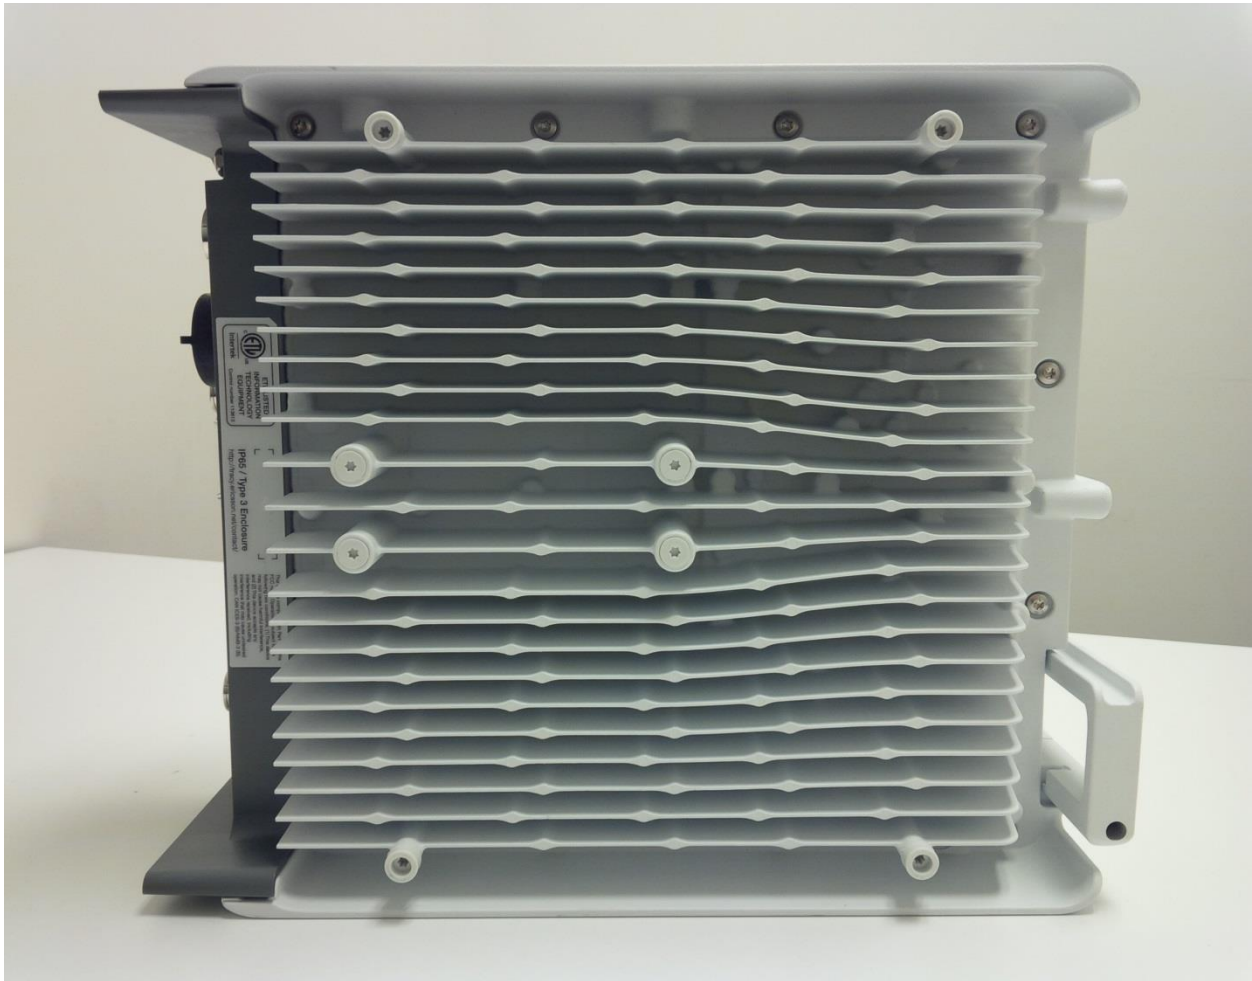

Exhibit 3: External Photographs

KRC 161 563/1 Photo Submission (External) Radio 2217 B2 – (Multi-Standard)

FCC ID: TA8AKRC1615631
IC ID: 287AB-AS1615631
IC Model: AS1615631

Date: 25 May 2016
Author: Denis Lalonde
File: Radio 2217 B2 Photos External

Figure 1: Radio 2217 B2 Bottom View

Figure 2: Radio 2217 B2 Top View

Figure 3: Radio 2217 B2 Rear View

Figure 4: Radio 2217 B2 Front View

Figure 5: Radio 2217 B2 Left Side View

Figure 6: Radio 2217 B2 Right Side View