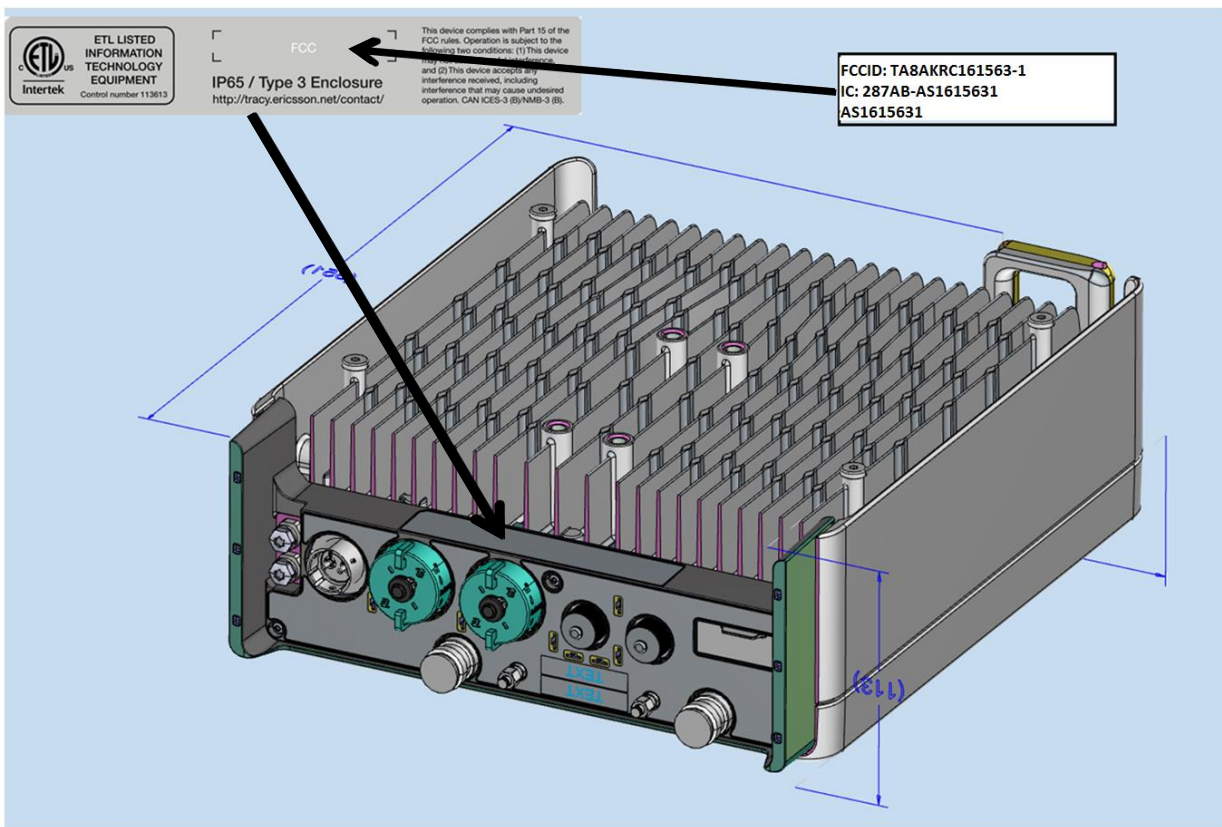

Exhibit 01: Product Identification Label

KRC 161 563/1

25 May 2016

FCC ID: TA8AKRC161563-1

IC: 287AB-AS1615631

AS1615631

Figure 1: Radio 2217 B2 Label Detail