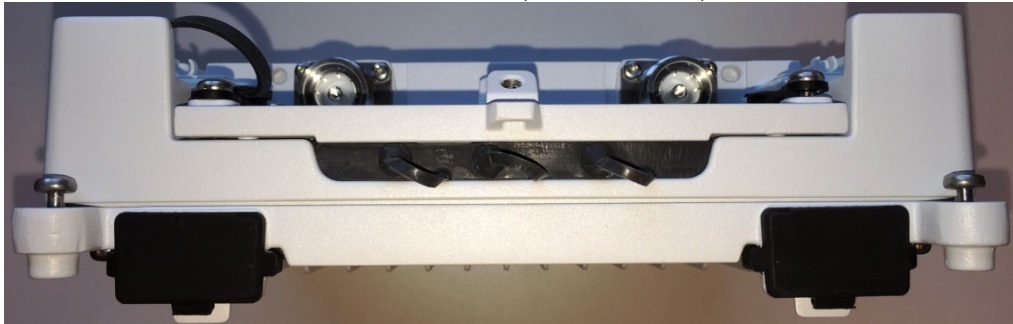

FCC ID: TA8AKRC161553-1  
IC: 287AB-AS1615531

Front side of Radio 2203 B66A, revision R1B, KRC 161 553/1

FCC ID: TA8AKRC161553-1  
IC: 287AB-AS1615531  
AS1615531

FCC ID: TA8AKRC161553-1  
IC: 287AB-AS1615531

**Rear side of Radio 2203 B66A, revision R1B, KRC 161 553/1**

FCC ID: TA8AKRC161553-1  
IC: 287AB-AS1615531

**Top side of Radio 2203 B66A, revision R1B, KRC 161 553/1**

**Bottom side of Radio 2203 B66A, revision R1B, KRC 161 553/1**