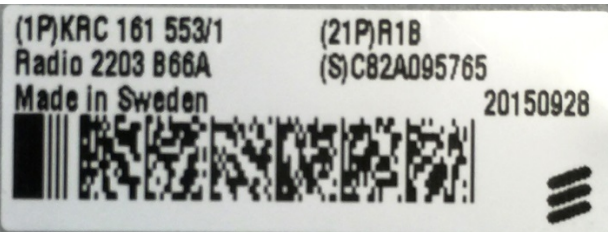

FCC ID: TA8AKRC161553-1  
IC: 287AB-AS1615531

Front side of Radio 2203 B66A, revision R1B, KRC 161 553/1

FCC ID: TA8AKRC161553-1  
IC: 287AB-AS1615531  
AS1615531

FCC ID: TA8AKRC161553-1  
IC: 287AB-AS1615531

**Rear side of Radio 2203 B66A, revision R1B, KRC 161 553/1**

FCC ID: TA8AKRC161553-1  
IC: 287AB-AS1615531

**Top side of Radio 2203 B66A, revision R1B, KRC 161 553/1**

**Bottom side of Radio 2203 B66A, revision R1B, KRC 161 553/1**