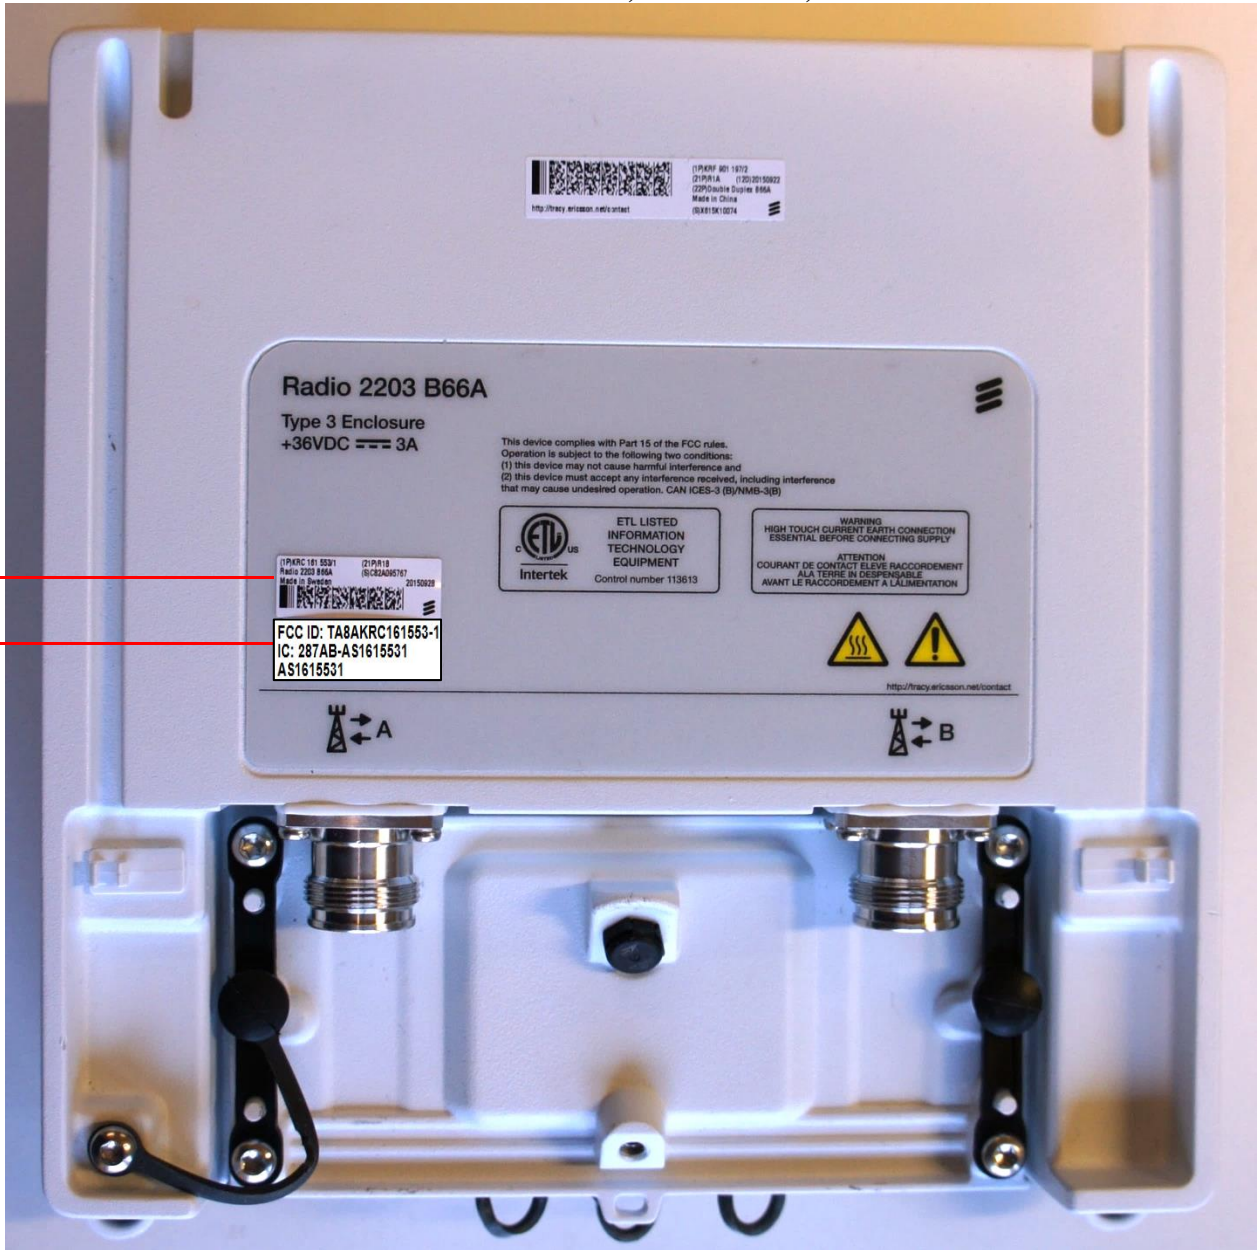

FCC ID: TA8AKRC161553-1  
IC: 287AB-AS1615531

Front side of Radio 2203 B66A, revision R1B, KRC 161 553/1

FCC ID: TA8AKRC161553-1  
IC: 287AB-AS1615531  
AS1615531

FCC ID: TA8AKRC161553-1  
IC: 287AB-AS1615531

**Rear side of Radio 2203 B66A, revision R1B, KRC 161 553/1**

FCC ID: TA8AKRC161553-1  
IC: 287AB-AS1615531

**Top side of Radio 2203 B66A, revision R1B, KRC 161 553/1**

**Bottom side of Radio 2203 B66A, revision R1B, KRC 161 553/1**