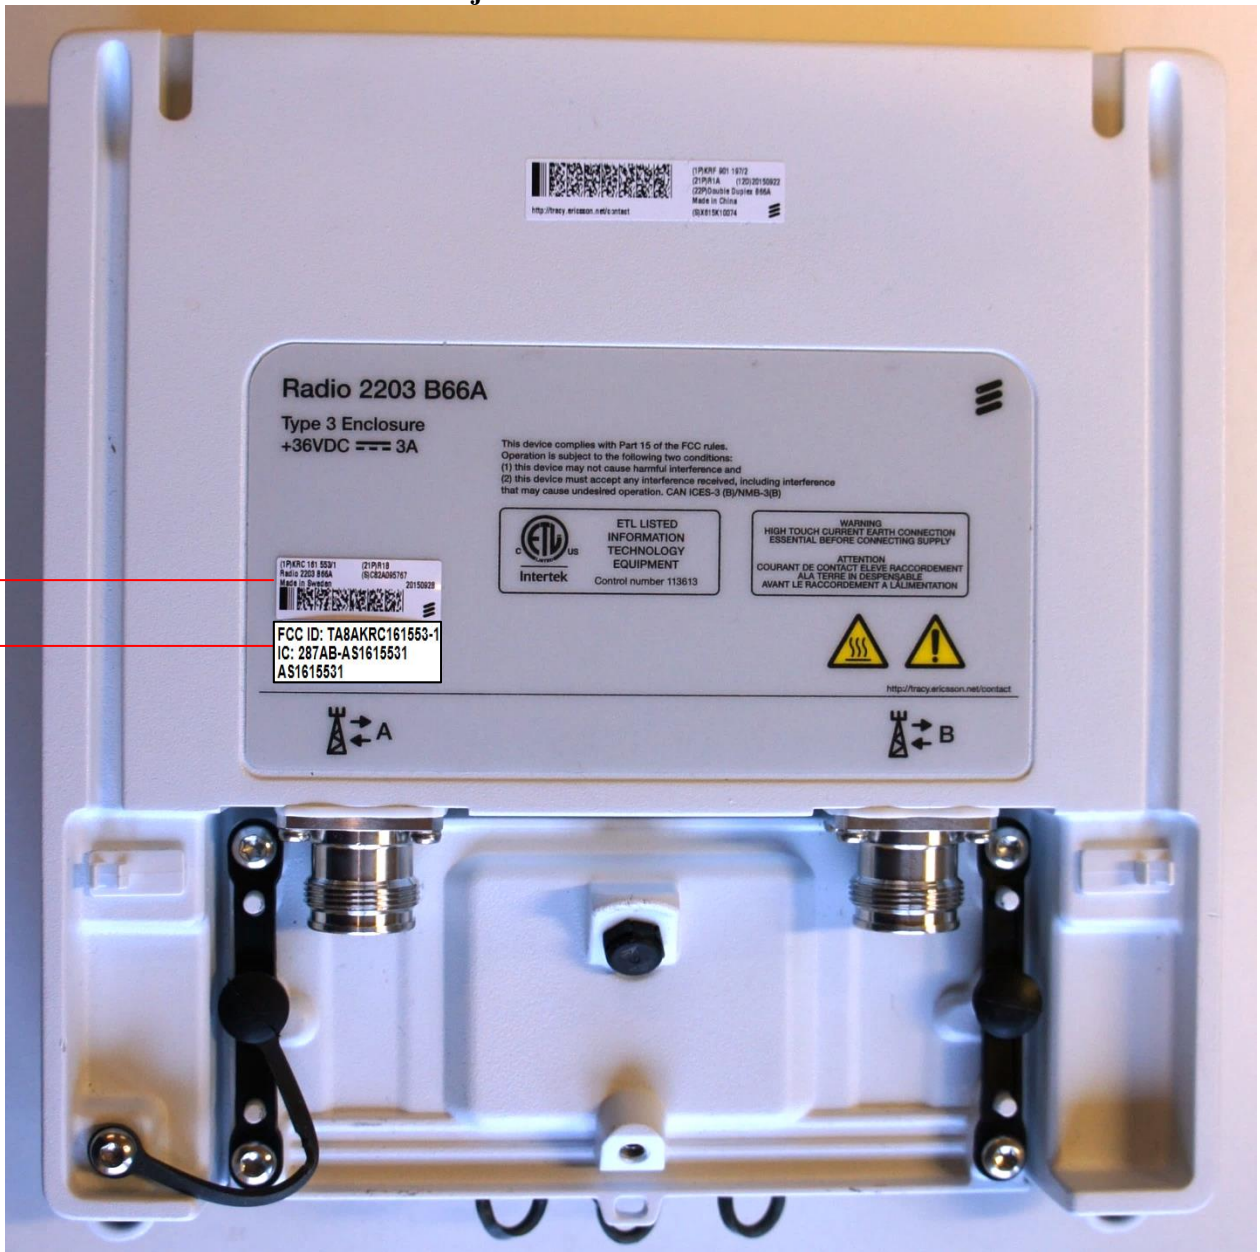

FCC ID: TA8AKRC161553-1
IC1: 287AB-AS1615531

Test object front side KRC 161 553/1

FCC ID: TA8AKRC161553-1
IC: 287AB-AS1615531
AS1615531