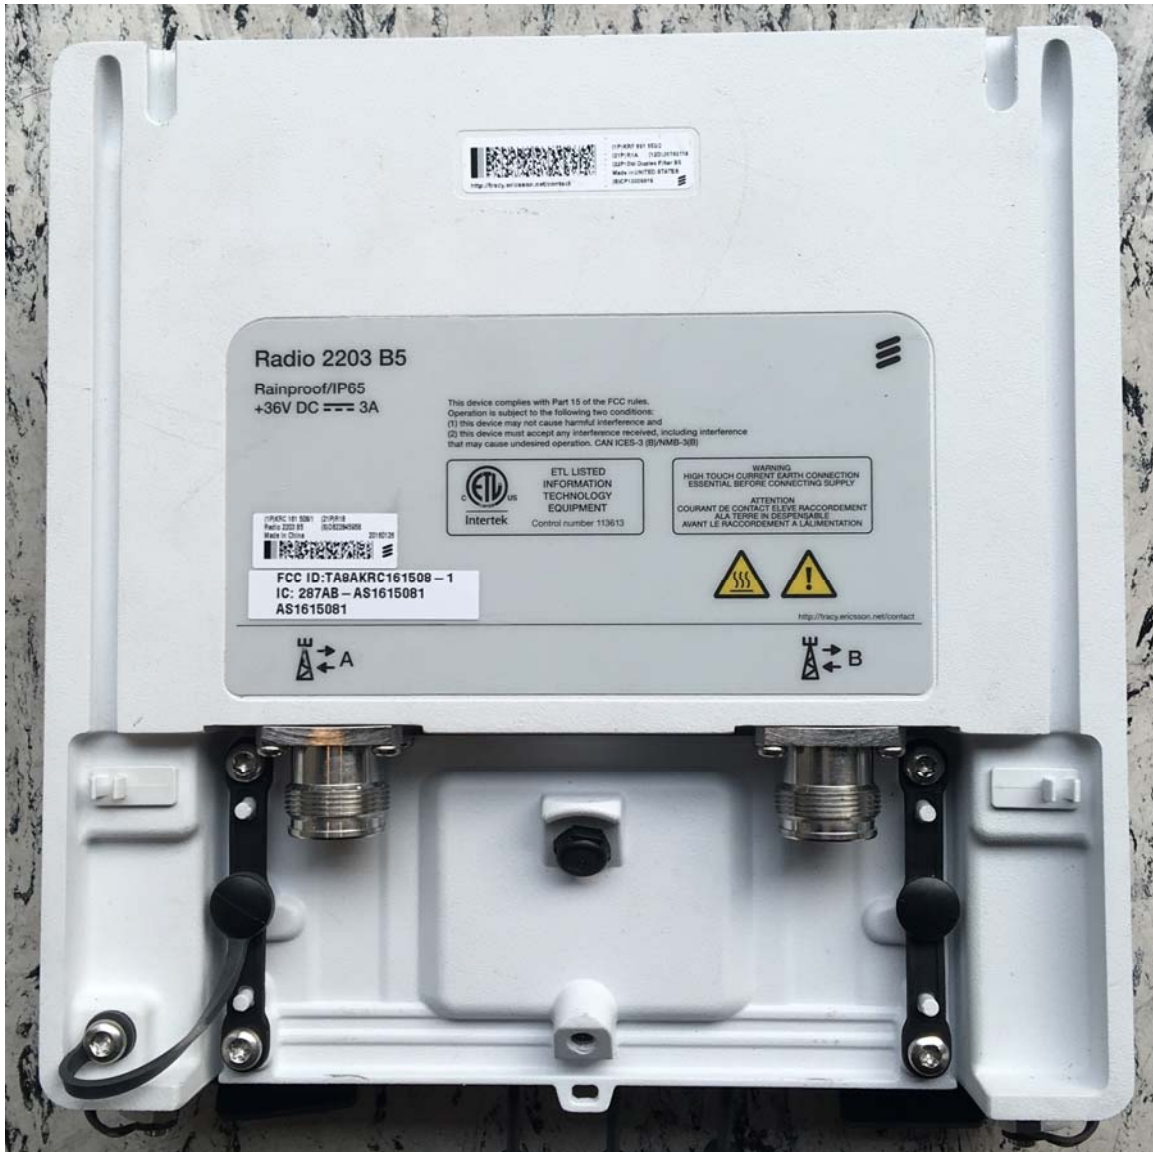

Exhibit 3 External photos

FCC ID: TA8AKRC161508-1
IC: 287AB-AS1615081

Front side

Exhibit 3 External photos

3/17/2016

2(4)

FCC ID: TA8AKRC161508-1

IC: 287AB-AS1615081

Rear side

Exhibit 3 External photos

Date
3/17/2016

Page
3(4)

FCC ID: TA8AKRC161508-1
IC: 287AB-AS1615081

Left side

Right side

Exhibit 3 External photos
FCC ID: TA8AKRC161508-1
IC: 287AB-AS1615081