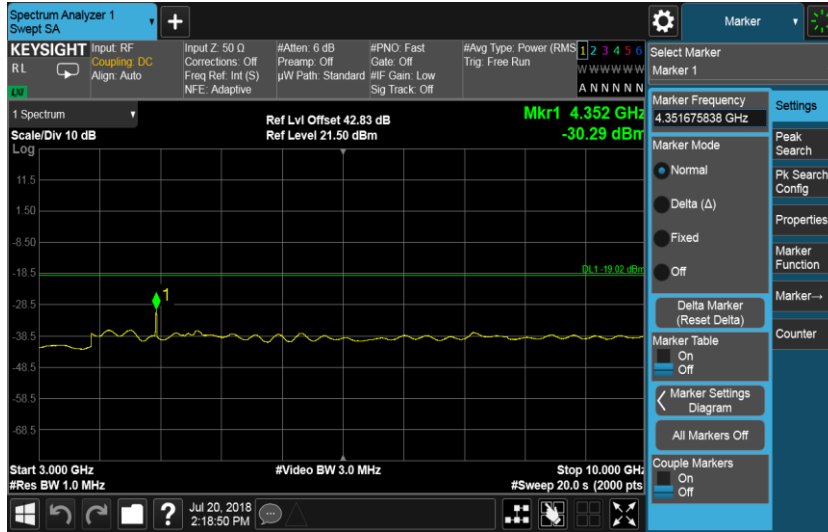

Port B, Channel Position T 15.0 MHz

Port B, Channel Position B 20.0 MHz

Port B, Channel Position M 20.0 MHz

Port B, Channel Position T 20.0 MHz

Configuration NB-IoT-GuardBand-1C, QPSK

Channel Bandwidth	RBW (MHz)	Limit (dBm)
10.0 MHz	1.0	-19.02
15.0 MHz	1.0	-19.02
20.0 MHz	1.0	-19.02

Port B, Channel Position B 10.0 MHz

Port B, Channel Position M 10.0 MHz

Port B, Channel Position T 10.0 MHz

Port B, Channel Position B 15.0 MHz

Port B, Channel Position M 15.0 MHz

Port B, Channel Position T 15.0 MHz

Port B, Channel Position B 20.0 MHz

Port B, Channel Position M 20.0 MHz

Port B, Channel Position T 20.0 MHz

Configuration NB-IoT-StandAlone-1C, QPSK

Channel Bandwidth	RBW (MHz)	Limit (dBm)
250 KHz	1.0	-16.01

Port D, Channel Position B

Port D, Channel Position M

Port D, Channel Position T