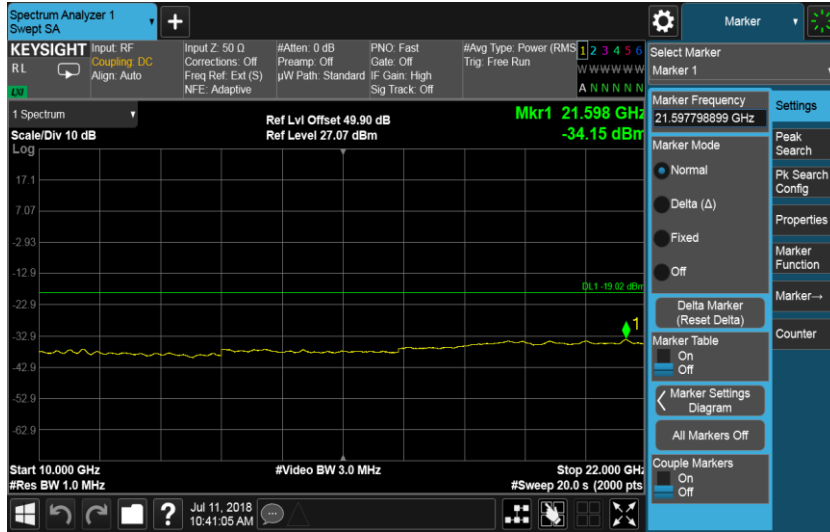

Port B, Channel Position T 15.0 MHz

Port B, Channel Position B 20.0 MHz

Port B, Channel Position M 20.0 MHz

Port B, Channel Position T 20.0 MHz

Configuration NB-IoT-GuardBand-1C, QPSK

Channel Bandwidth	RBW (MHz)	Limit (dBm)
10.0 MHz	1.0	-19.02
15.0 MHz	1.0	-19.02
20.0 MHz	1.0	-19.02

Port B, Channel Position B 10.0 MHz

Port B, Channel Position M 10.0 MHz

Port B, Channel Position T 10.0 MHz

Port B, Channel Position B 15.0 MHz

Port B, Channel Position M 15.0 MHz

Port B, Channel Position T 15.0 MHz

Port B, Channel Position B 20.0 MHz

Port B, Channel Position M 20.0 MHz

Port B, Channel Position T 20.0 MHz

Configuration NB-IoT-StandAlone-1C, QPSK

Channel Bandwidth	RBW (MHz)	Limit (dBm)
250 KHz	1.0	-16.01

Port D, Channel Position B

Port D, Channel Position M

Port D, Channel Position T