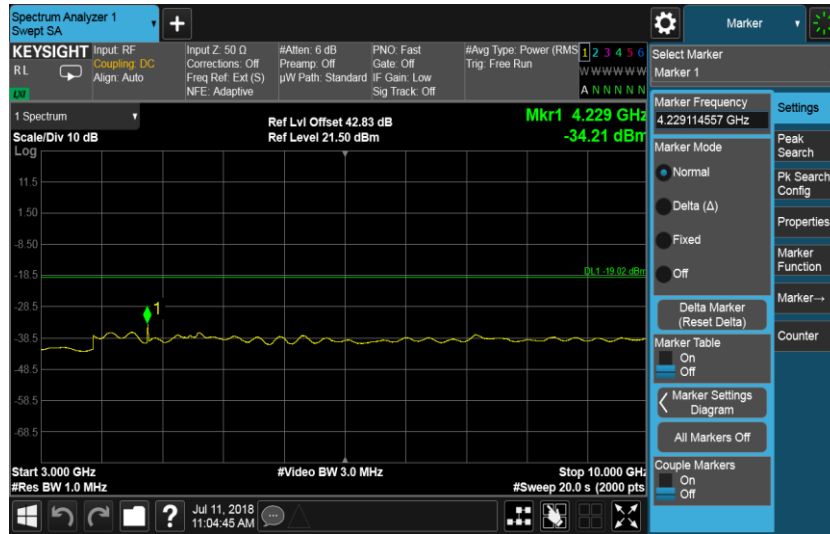

Port B, Channel Position T 15.0 MHz

Port B, Channel Position B 20.0 MHz

Port B, Channel Position M 20.0 MHz

Port B, Channel Position T 20.0 MHz

Configuration NB-IoT-GuardBand-1C, QPSK

Channel Bandwidth	RBW (MHz)	Limit (dBm)
10.0 MHz	1.0	-19.02
15.0 MHz	1.0	-19.02
20.0 MHz	1.0	-19.02

Port B, Channel Position B 10.0 MHz

Port B, Channel Position M 10.0 MHz

Port B, Channel Position T 10.0 MHz

Port B, Channel Position B 15.0 MHz

Port B, Channel Position M 15.0 MHz

Port B, Channel Position T 15.0 MHz

Port B, Channel Position B 20.0 MHz

Port B, Channel Position M 20.0 MHz

Port B, Channel Position T 20.0 MHz

Configuration NB-IoT-StandAlone-1C, QPSK

Channel Bandwidth	RBW (MHz)	Limit (dBm)
250 KHz	1.0	-16.01

Port D, Channel Position B

Port D, Channel Position M

Port D, Channel Position T