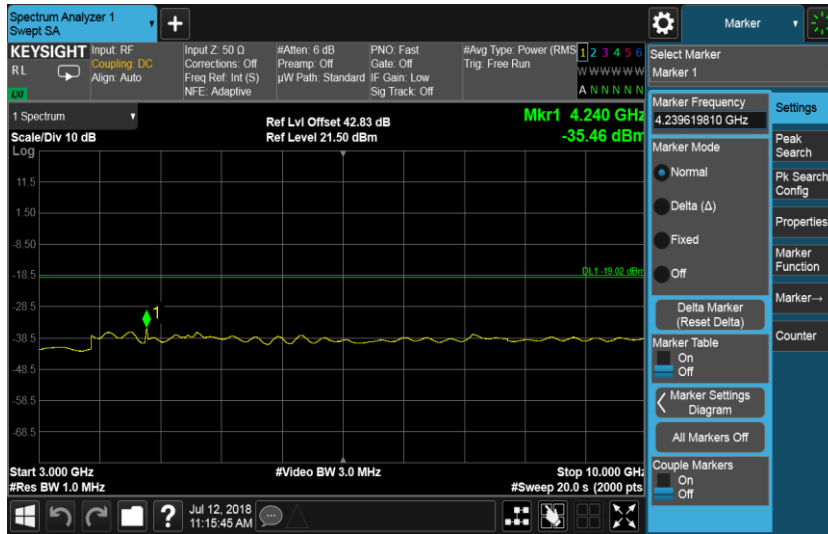

Port B, Channel Position T 15.0 MHz

Port B, Channel Position B 20.0 MHz

Port B, Channel Position M 20.0 MHz

Port B, Channel Position T 20.0 MHz

Configuration NB-IoT-GuardBand-1C, QPSK

Channel Bandwidth	RBW (MHz)	Limit (dBm)
10.0 MHz	1.0	-19.02
15.0 MHz	1.0	-19.02
20.0 MHz	1.0	-19.02

Port B, Channel Position B 10.0 MHz

Port B, Channel Position M 10.0 MHz

Port B, Channel Position T 10.0 MHz

Port B, Channel Position B 15.0 MHz

Port B, Channel Position M 15.0 MHz

Port B, Channel Position T 15.0 MHz

Port B, Channel Position B 20.0 MHz

Port B, Channel Position M 20.0 MHz

Port B, Channel Position T 20.0 MHz

Configuration NB-IoT-StandAlone-1C, QPSK

Channel Bandwidth	RBW (MHz)	Limit (dBm)
250 KHz	1.0	-16.01

Port D, Channel Position B

Port D, Channel Position M

Port D, Channel Position T