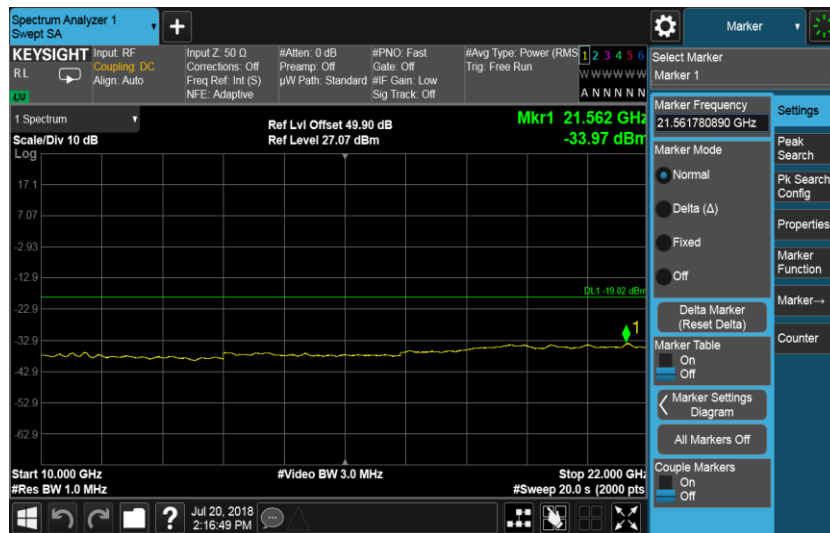

Port B, Channel Position T 15.0 MHz

Port B, Channel Position B 20.0 MHz

Port B, Channel Position M 20.0 MHz

Port B, Channel Position T 20.0 MHz

Configuration NB-IoT-GuardBand-1C, QPSK

Channel Bandwidth	RBW (MHz)	Limit (dBm)
10.0 MHz	1.0	-19.02
15.0 MHz	1.0	-19.02
20.0 MHz	1.0	-19.02

Port B, Channel Position B 10.0 MHz

Port B, Channel Position M 10.0 MHz

Port B, Channel Position T 10.0 MHz

Port B, Channel Position B 15.0 MHz

Port B, Channel Position M 15.0 MHz

Port B, Channel Position T 15.0 MHz

Port B, Channel Position B 20.0 MHz

Port B, Channel Position M 20.0 MHz

Port B, Channel Position T 20.0 MHz

Configuration NB-IoT-StandAlone-1C, QPSK

Channel Bandwidth	RBW (MHz)	Limit (dBm)
250 KHz	1.0	-16.01