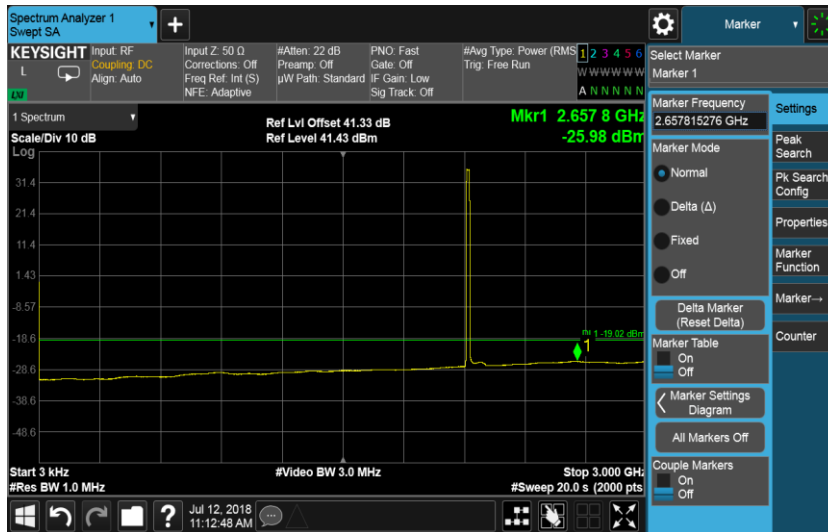

Port B, Channel Position T 15.0 MHz

Port B, Channel Position B 20.0 MHz

Port B, Channel Position M 20.0 MHz

Port B, Channel Position T 20.0 MHz

Configuration NB-IoT-GuardBand-1C, QPSK

Channel Bandwidth	RBW (MHz)	Limit (dBm)
10.0 MHz	1.0	-19.02
15.0 MHz	1.0	-19.02
20.0 MHz	1.0	-19.02

Port B, Channel Position B 10.0 MHz

Port B, Channel Position M 10.0 MHz

Port B, Channel Position T 10.0 MHz

Port B, Channel Position B 15.0 MHz

Port B, Channel Position M 15.0 MHz

Port B, Channel Position T 15.0 MHz

Port B, Channel Position B 20.0 MHz

Port B, Channel Position M 20.0 MHz

Port B, Channel Position T 20.0 MHz

Configuration NB-IoT-StandAlone-1C, QPSK

Channel Bandwidth	RBW (MHz)	Limit (dBm)
250 KHz	1.0	-16.01

Port D, Channel Position B

Port D, Channel Position M

Port D, Channel Position T