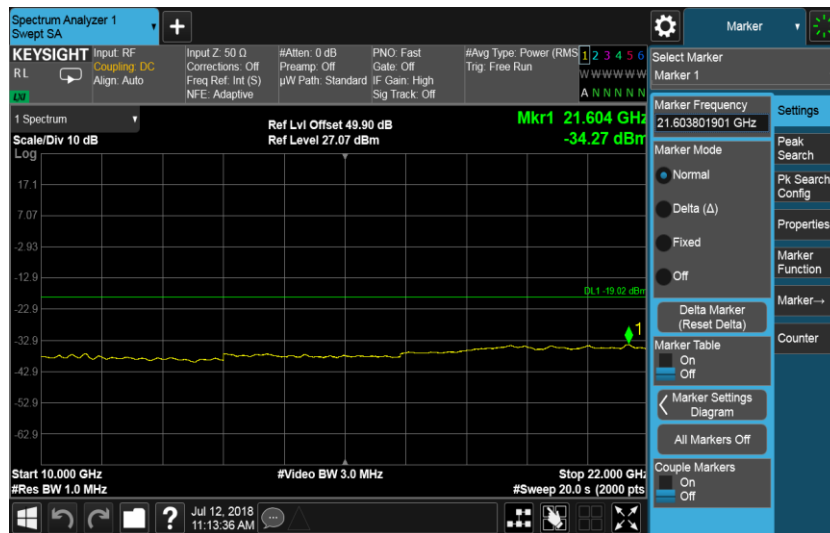

Port B, Channel Position T 15.0 MHz

Port B, Channel Position B 20.0 MHz

Port B, Channel Position M 20.0 MHz

Port B, Channel Position T 20.0 MHz

Configuration NB-IoT-GuardBand-1C, QPSK

Channel Bandwidth	RBW (MHz)	Limit (dBm)
10.0 MHz	1.0	-19.02
15.0 MHz	1.0	-19.02
20.0 MHz	1.0	-19.02

Port B, Channel Position B 10.0 MHz

Port B, Channel Position M 10.0 MHz

Port B, Channel Position T 10.0 MHz

Port B, Channel Position B 15.0 MHz

Port B, Channel Position M 15.0 MHz

Port B, Channel Position T 15.0 MHz

Port B, Channel Position B 20.0 MHz

Port B, Channel Position M 20.0 MHz

Port B, Channel Position T 20.0 MHz

Configuration NB-IoT-StandAlone-1C, QPSK

Channel Bandwidth	RBW (MHz)	Limit (dBm)
250 KHz	1.0	-16.01

Port D, Channel Position B

Port D, Channel Position M

Port D, Channel Position T