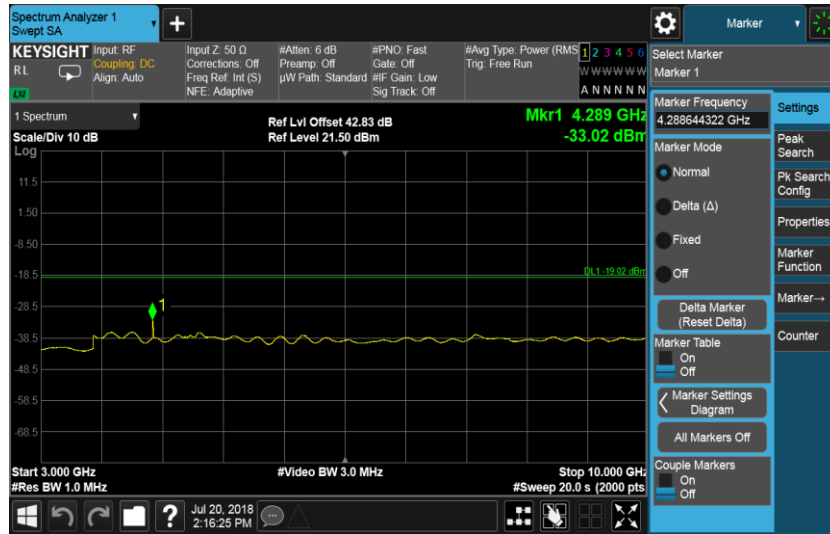

Port B, Channel Position T 15.0 MHz

Port B, Channel Position B 20.0 MHz

Port B, Channel Position M 20.0 MHz

Port B, Channel Position T 20.0 MHz

Configuration NB-IoT-GuardBand-1C, QPSK

Channel Bandwidth	RBW (MHz)	Limit (dBm)
10.0 MHz	1.0	-19.02
15.0 MHz	1.0	-19.02
20.0 MHz	1.0	-19.02

Port B, Channel Position B 10.0 MHz

Port B, Channel Position M 10.0 MHz

Port B, Channel Position T 10.0 MHz

Port B, Channel Position B 15.0 MHz

Port B, Channel Position M 15.0 MHz

Port B, Channel Position T 15.0 MHz

Port B, Channel Position B 20.0 MHz

Port B, Channel Position M 20.0 MHz

Port B, Channel Position T 20.0 MHz

Configuration NB-IoT-StandAlone-1C, QPSK

Channel Bandwidth	RBW (MHz)	Limit (dBm)
250 KHz	1.0	-16.01

Port D, Channel Position B

Port D, Channel Position M

Port D, Channel Position T