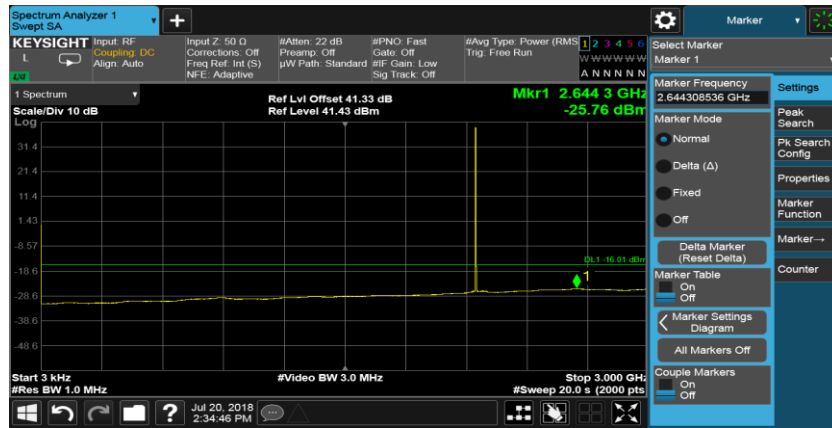

Port B, Channel Position B 10.0 MHz

Port B, Channel Position M 10.0 MHz

Port B, Channel Position T 10.0 MHz

Port B, Channel Position B 15.0 MHz

Port B, Channel Position M 15.0 MHz

Port B, Channel Position T 15.0 MHz

Port B, Channel Position B 20.0 MHz

Port B, Channel Position M 20.0 MHz

Port B, Channel Position T 20.0 MHz

Configuration NB-IoT-StandAlone-1C, QPSK

Channel Bandwidth	RBW (MHz)	Limit (dBm)
250 KHz	1.0	-16.01

Port D, Channel Position B

Port D, Channel Position M

Port D, Channel Position T