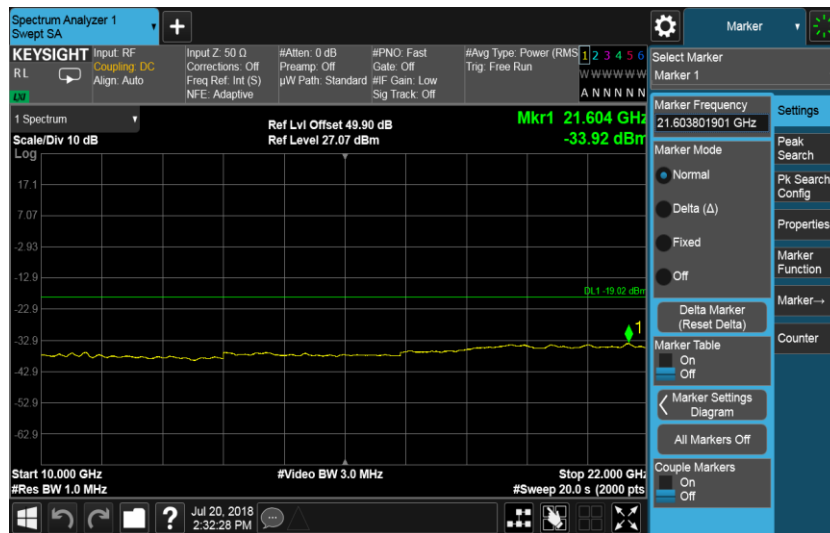

Port B, Channel Position T 15.0 MHz

Port B, Channel Position B 20.0 MHz

Port B, Channel Position M 20.0 MHz

Port B, Channel Position T 20.0 MHz

Configuration NB-IoT-GuardBand-1C, QPSK

Channel Bandwidth	RBW (MHz)	Limit (dBm)
10.0 MHz	1.0	-19.02
15.0 MHz	1.0	-19.02
20.0 MHz	1.0	-19.02

Port B, Channel Position B 10.0 MHz

Port B, Channel Position M 10.0 MHz

Port B, Channel Position T 10.0 MHz

Port B, Channel Position B 15.0 MHz

Port B, Channel Position M 15.0 MHz

Port B, Channel Position T 15.0 MHz

Port B, Channel Position B 20.0 MHz

Port B, Channel Position M 20.0 MHz

Port B, Channel Position T 20.0 MHz

Configuration NB-IoT-StandAlone-1C, QPSK

Channel Bandwidth	RBW (MHz)	Limit (dBm)
250 KHz	1.0	-16.01

Port D, Channel Position B

Port D, Channel Position M

Port D, Channel Position T