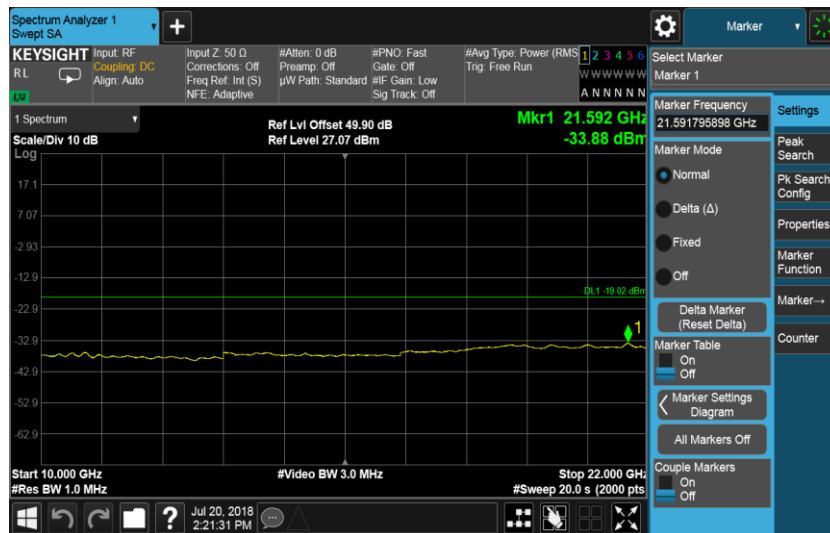

Port B, Channel Position T 15.0 MHz

Port B, Channel Position B 20.0 MHz

Port B, Channel Position M 20.0 MHz

Port B, Channel Position T 20.0 MHz

Configuration NB-IoT-GuardBand-1C, QPSK

Channel Bandwidth	RBW (MHz)	Limit (dBm)
10.0 MHz	1.0	-19.02
15.0 MHz	1.0	-19.02
20.0 MHz	1.0	-19.02

Port B, Channel Position B 10.0 MHz

Port B, Channel Position M 10.0 MHz

Port B, Channel Position T 10.0 MHz

Port B, Channel Position B 15.0 MHz

Port B, Channel Position M 15.0 MHz

Port B, Channel Position T 15.0 MHz

Port B, Channel Position B 20.0 MHz

Port B, Channel Position M 20.0 MHz

Port B, Channel Position T 20.0 MHz

Configuration NB-IoT-StandAlone-1C, QPSK

Channel Bandwidth	RBW (MHz)	Limit (dBm)
250 KHz	1.0	-16.01

Port D, Channel Position B

Port D, Channel Position M

Port D, Channel Position T