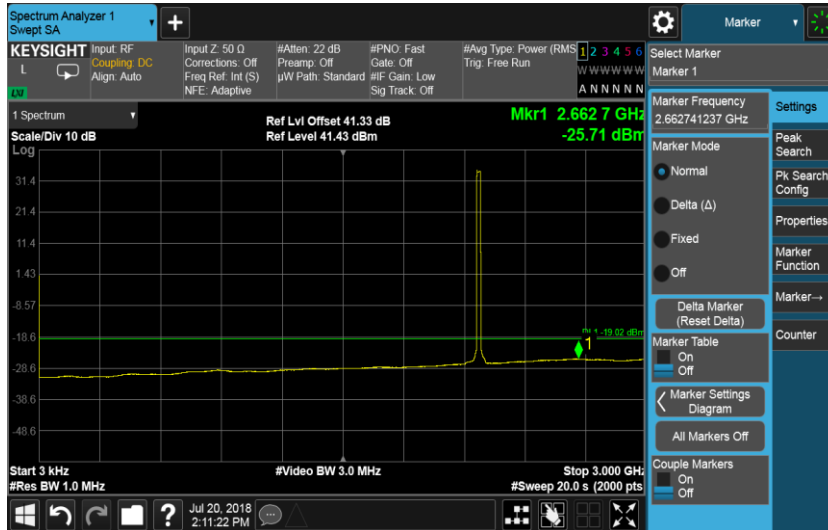

Port B, Channel Position T 15.0 MHz

Port B, Channel Position B 20.0 MHz

Port B, Channel Position M 20.0 MHz

Port B, Channel Position T 20.0 MHz

Configuration NB-IoT-GuardBand-1C, QPSK

Channel Bandwidth	RBW (MHz)	Limit (dBm)
10.0 MHz	1.0	-19.02
15.0 MHz	1.0	-19.02
20.0 MHz	1.0	-19.02

Port B, Channel Position B 10.0 MHz

Port B, Channel Position M 10.0 MHz

Port B, Channel Position T 10.0 MHz

Port B, Channel Position B 15.0 MHz

Port B, Channel Position M 15.0 MHz

Port B, Channel Position T 15.0 MHz

Port B, Channel Position B 20.0 MHz

Port B, Channel Position M 20.0 MHz

Port B, Channel Position T 20.0 MHz

Configuration NB-IoT-StandAlone-1C, QPSK

Channel Bandwidth	RBW (MHz)	Limit (dBm)
250 KHz	1.0	-16.01