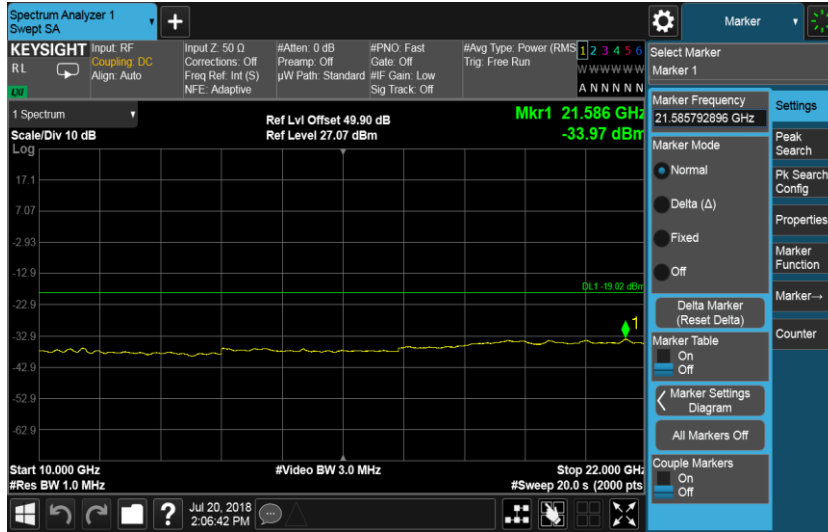

Port B, Channel Position T 15.0 MHz

Port B, Channel Position B 20.0 MHz

Port B, Channel Position M 20.0 MHz

Port B, Channel Position T 20.0 MHz

Configuration NB-IoT-GuardBand-1C, QPSK

Channel Bandwidth	RBW (MHz)	Limit (dBm)
10.0 MHz	1.0	-19.02
15.0 MHz	1.0	-19.02
20.0 MHz	1.0	-19.02

Port B, Channel Position B 10.0 MHz

Port B, Channel Position M 10.0 MHz

Port B, Channel Position T 10.0 MHz

Port B, Channel Position B 15.0 MHz

Port B, Channel Position M 15.0 MHz

Port B, Channel Position T 15.0 MHz

Port B, Channel Position B 20.0 MHz

Port B, Channel Position M 20.0 MHz

Port B, Channel Position T 20.0 MHz

Configuration NB-IoT-StandAlone-1C, QPSK

Channel Bandwidth	RBW (MHz)	Limit (dBm)
250 KHz	1.0	-16.01

Port D, Channel Position B

Port D, Channel Position M

Port D, Channel Position T