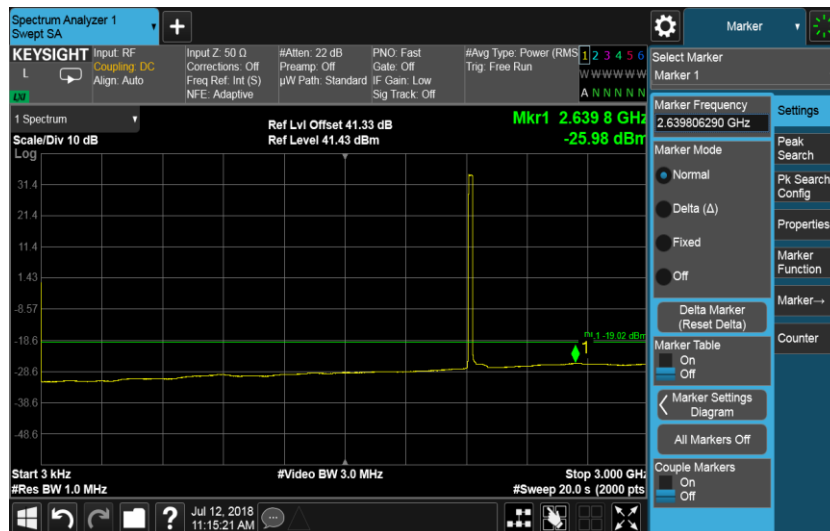

Port B, Channel Position T 15.0 MHz

Port B, Channel Position B 20.0 MHz

Port B, Channel Position M 20.0 MHz

Port B, Channel Position T 20.0 MHz

Configuration NB-IoT-GuardBand-1C, QPSK

Channel Bandwidth	RBW (MHz)	Limit (dBm)
10.0 MHz	1.0	-19.02
15.0 MHz	1.0	-19.02
20.0 MHz	1.0	-19.02

Port B, Channel Position B 10.0 MHz

Port B, Channel Position M 10.0 MHz

Port B, Channel Position T 10.0 MHz

Port B, Channel Position B 15.0 MHz

Port B, Channel Position M 15.0 MHz

Port B, Channel Position T 15.0 MHz

Port B, Channel Position B 20.0 MHz

Port B, Channel Position M 20.0 MHz

Port B, Channel Position T 20.0 MHz

Configuration NB-IoT-StandAlone-1C, QPSK

Channel Bandwidth	RBW (MHz)	Limit (dBm)
250 KHz	1.0	-16.01

Port D, Channel Position B

Port D, Channel Position M

Port D, Channel Position T