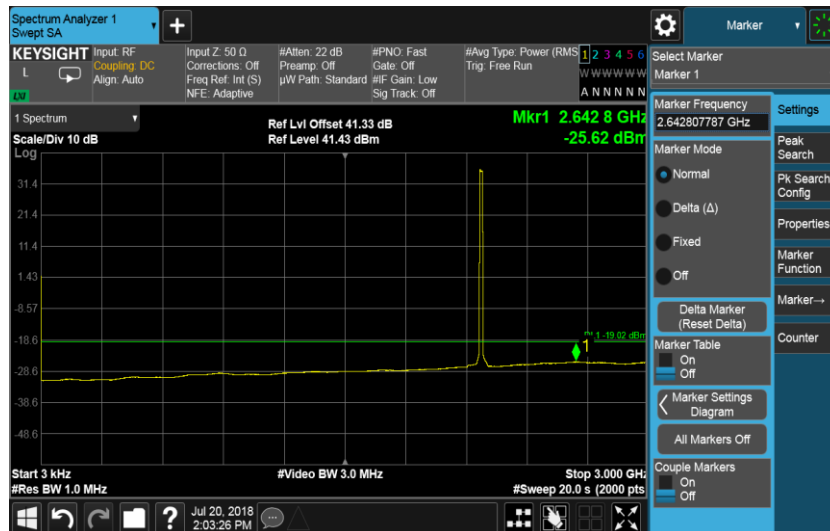

Port B, Channel Position T 15.0 MHz

Port B, Channel Position B 20.0 MHz

Port B, Channel Position M 20.0 MHz

Port B, Channel Position T 20.0 MHz

Configuration NB-IoT-GuardBand-1C, QPSK

Channel Bandwidth	RBW (MHz)	Limit (dBm)
10.0 MHz	1.0	-19.02
15.0 MHz	1.0	-19.02
20.0 MHz	1.0	-19.02

Port B, Channel Position B 10.0 MHz

Port B, Channel Position M 10.0 MHz

Port B, Channel Position T 10.0 MHz

Port B, Channel Position B 15.0 MHz

Port B, Channel Position M 15.0 MHz

Port B, Channel Position T 15.0 MHz

Port B, Channel Position B 20.0 MHz

Port B, Channel Position M 20.0 MHz

Port B, Channel Position T 20.0 MHz

Configuration NB-IoT-StandAlone-1C, QPSK

Channel Bandwidth	RBW (MHz)	Limit (dBm)
250 KHz	1.0	-16.01