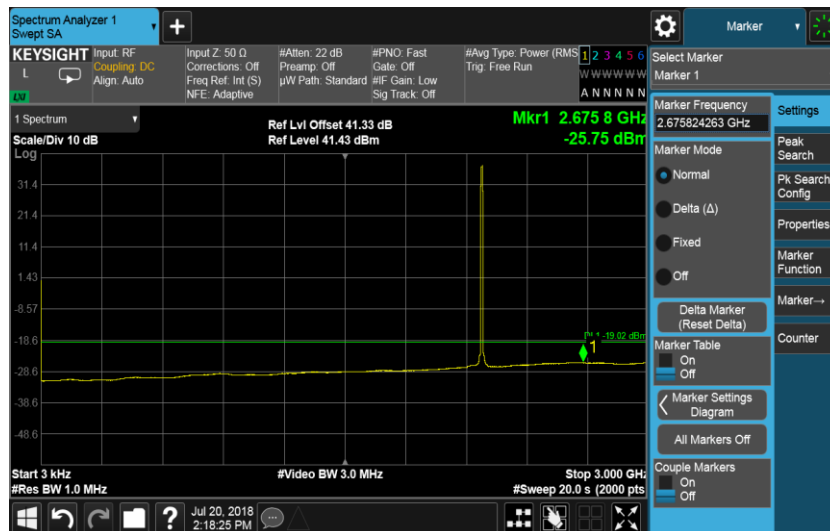

Port B, Channel Position T 15.0 MHz

Port B, Channel Position B 20.0 MHz

Port B, Channel Position M 20.0 MHz

Port B, Channel Position T 20.0 MHz

Configuration NB-IoT-GuardBand-1C, QPSK

Channel Bandwidth	RBW (MHz)	Limit (dBm)
10.0 MHz	1.0	-19.02
15.0 MHz	1.0	-19.02
20.0 MHz	1.0	-19.02

Port B, Channel Position B 10.0 MHz

Port B, Channel Position M 10.0 MHz

Port B, Channel Position T 10.0 MHz

Port B, Channel Position B 15.0 MHz

Port B, Channel Position M 15.0 MHz

Port B, Channel Position T 15.0 MHz

Port B, Channel Position B 20.0 MHz

Port B, Channel Position M 20.0 MHz

Port B, Channel Position T 20.0 MHz

Configuration NB-IoT-StandAlone-1C, QPSK

Channel Bandwidth	RBW (MHz)	Limit (dBm)
250 KHz	1.0	-16.01