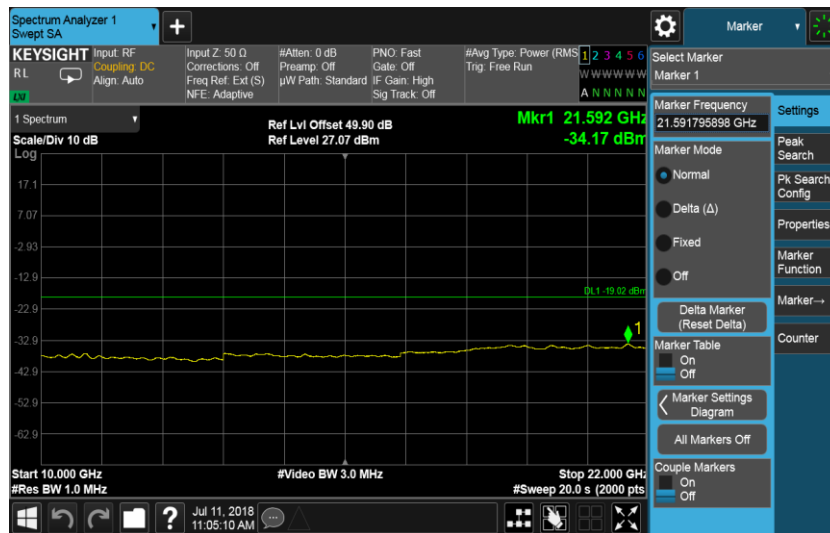

Port B, Channel Position T 15.0 MHz

Port B, Channel Position B 20.0 MHz

Port B, Channel Position M 20.0 MHz

Port B, Channel Position T 20.0 MHz

Configuration NB-IoT-GuardBand-1C, QPSK

Channel Bandwidth	RBW (MHz)	Limit (dBm)
10.0 MHz	1.0	-19.02
15.0 MHz	1.0	-19.02
20.0 MHz	1.0	-19.02

Port B, Channel Position B 10.0 MHz

Port B, Channel Position M 10.0 MHz

Port B, Channel Position T 10.0 MHz

Port B, Channel Position B 15.0 MHz

Port B, Channel Position M 15.0 MHz

Port B, Channel Position T 15.0 MHz

Port B, Channel Position B 20.0 MHz

Port B, Channel Position M 20.0 MHz

Port B, Channel Position T 20.0 MHz

Configuration NB-IoT-StandAlone-1C, QPSK

Channel Bandwidth	RBW (MHz)	Limit (dBm)
250 KHz	1.0	-16.01