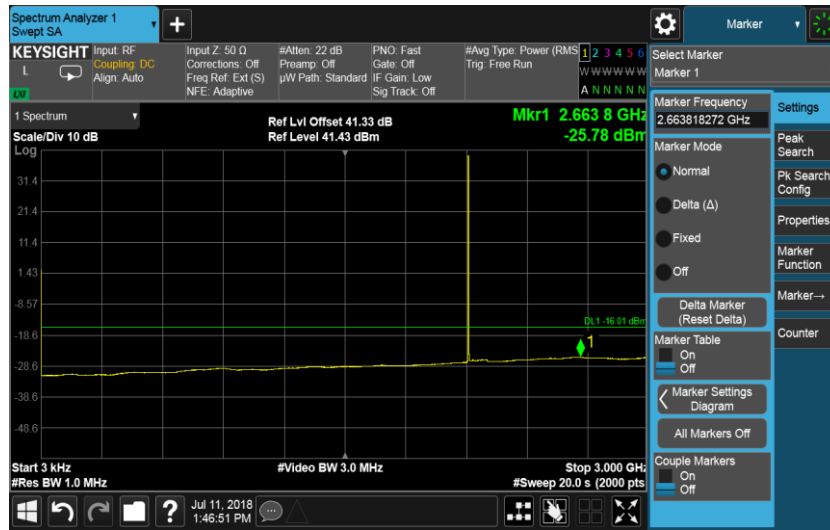

Port B, Channel Position T 15.0 MHz

Port B, Channel Position B 20.0 MHz

Port B, Channel Position M 20.0 MHz

Port B, Channel Position T 20.0 MHz

Configuration NB-IoT-GuardBand-1C, QPSK

Channel Bandwidth	RBW (MHz)	Limit (dBm)
10.0 MHz	1.0	-19.02
15.0 MHz	1.0	-19.02
20.0 MHz	1.0	-19.02

Port B, Channel Position B 10.0 MHz

Port B, Channel Position M 10.0 MHz

Port B, Channel Position T 10.0 MHz

Port B, Channel Position B 15.0 MHz

Port B, Channel Position M 15.0 MHz

Port B, Channel Position T 15.0 MHz

Port B, Channel Position B 20.0 MHz

Port B, Channel Position M 20.0 MHz

Port B, Channel Position T 20.0 MHz

Configuration NB-IoT-StandAlone-1C, QPSK

Channel Bandwidth	RBW (MHz)	Limit (dBm)
250 KHz	1.0	-16.01

Port D, Channel Position B

Port D, Channel Position M

Port D, Channel Position T