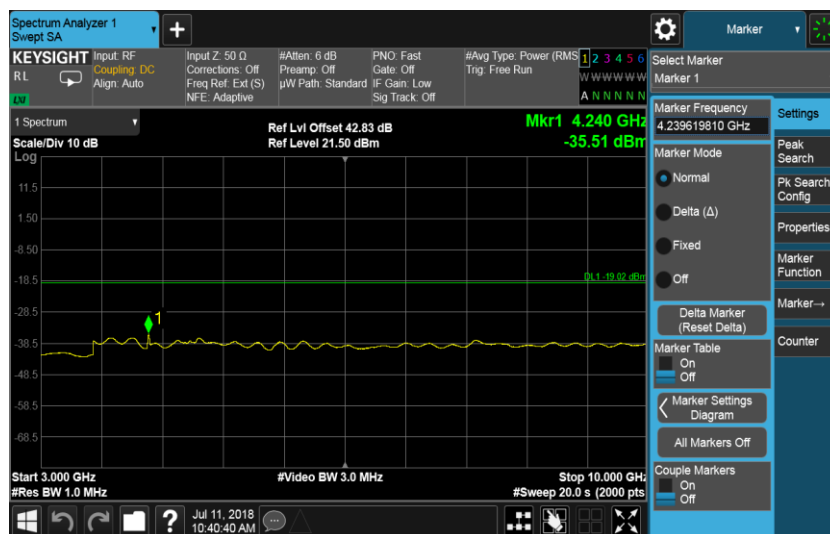

Port B, Channel Position T 15.0 MHz

Port B, Channel Position B 20.0 MHz

Port B, Channel Position M 20.0 MHz

Port B, Channel Position T 20.0 MHz

Configuration NB-IoT-GuardBand-1C, QPSK

Channel Bandwidth	RBW (MHz)	Limit (dBm)
10.0 MHz	1.0	-19.02
15.0 MHz	1.0	-19.02
20.0 MHz	1.0	-19.02

Port B, Channel Position B 10.0 MHz

Port B, Channel Position M 10.0 MHz

Port B, Channel Position T 10.0 MHz

Port B, Channel Position B 15.0 MHz

Port B, Channel Position M 15.0 MHz

Port B, Channel Position T 15.0 MHz

Port B, Channel Position B 20.0 MHz

Port B, Channel Position M 20.0 MHz

Port B, Channel Position T 20.0 MHz

Configuration NB-IoT-StandAlone-1C, QPSK

Channel Bandwidth	RBW (MHz)	Limit (dBm)
250 KHz	1.0	-16.01

Port D, Channel Position B

Port D, Channel Position M

Port D, Channel Position T