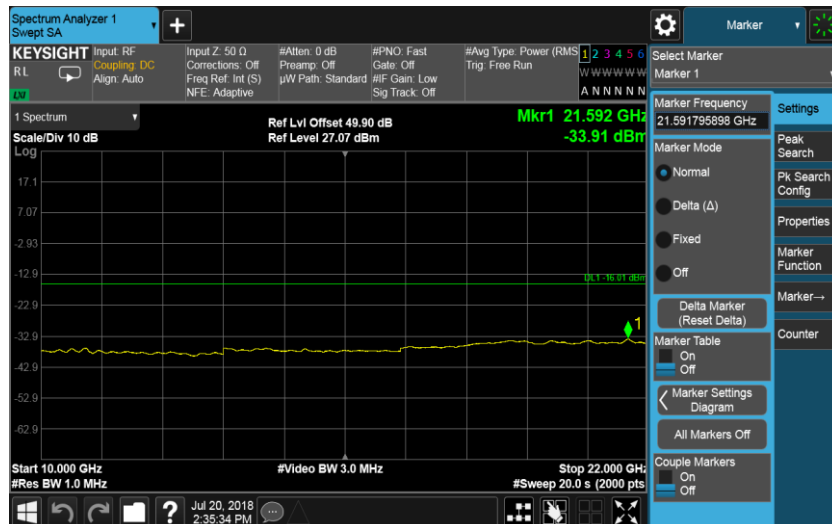

Port B, Channel Position T 15.0 MHz

Port B, Channel Position B 20.0 MHz

Port B, Channel Position M 20.0 MHz

Port B, Channel Position T 20.0 MHz

Configuration NB-IoT-GuardBand-1C, QPSK

Channel Bandwidth	RBW (MHz)	Limit (dBm)
10.0 MHz	1.0	-19.02
15.0 MHz	1.0	-19.02
20.0 MHz	1.0	-19.02

Port B, Channel Position B 10.0 MHz

Port B, Channel Position M 10.0 MHz

Port B, Channel Position T 10.0 MHz

Port B, Channel Position B 15.0 MHz

Port B, Channel Position M 15.0 MHz

Port B, Channel Position T 15.0 MHz

Port B, Channel Position B 20.0 MHz

Port B, Channel Position M 20.0 MHz

Port B, Channel Position T 20.0 MHz

Configuration NB-IoT-StandAlone-1C, QPSK

Channel Bandwidth	RBW (MHz)	Limit (dBm)
250 KHz	1.0	-16.01

Port D, Channel Position B

Port D, Channel Position M

Port D, Channel Position T