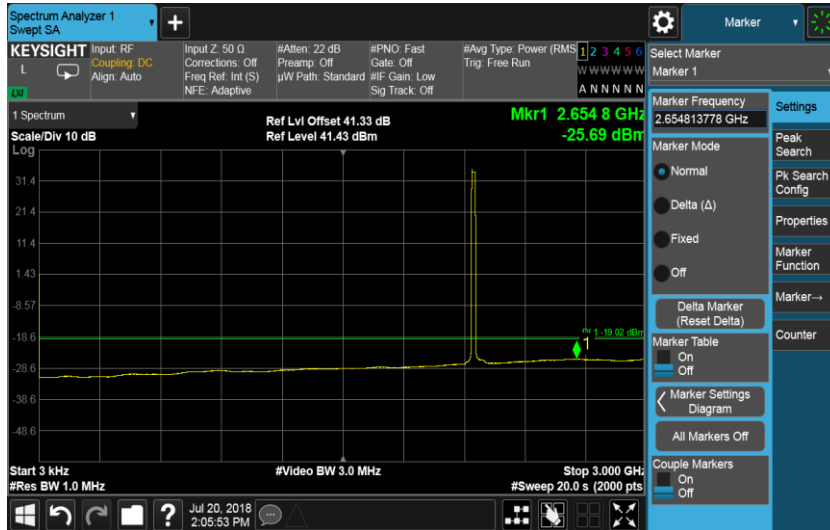

Port B, Channel Position T 15.0 MHz

Port B, Channel Position B 20.0 MHz

Port B, Channel Position M 20.0 MHz

Port B, Channel Position T 20.0 MHz

Configuration NB-IoT-GuardBand-1C, QPSK

Channel Bandwidth	RBW (MHz)	Limit (dBm)
10.0 MHz	1.0	-19.02
15.0 MHz	1.0	-19.02
20.0 MHz	1.0	-19.02

Port B, Channel Position B 10.0 MHz

Port B, Channel Position M 10.0 MHz

Port B, Channel Position T 10.0 MHz

Port B, Channel Position B 15.0 MHz

Port B, Channel Position M 15.0 MHz

Port B, Channel Position T 15.0 MHz

Port B, Channel Position B 20.0 MHz

Port B, Channel Position M 20.0 MHz

Port B, Channel Position T 20.0 MHz

Configuration NB-IoT-StandAlone-1C, QPSK

Channel Bandwidth	RBW (MHz)	Limit (dBm)
250 KHz	1.0	-16.01