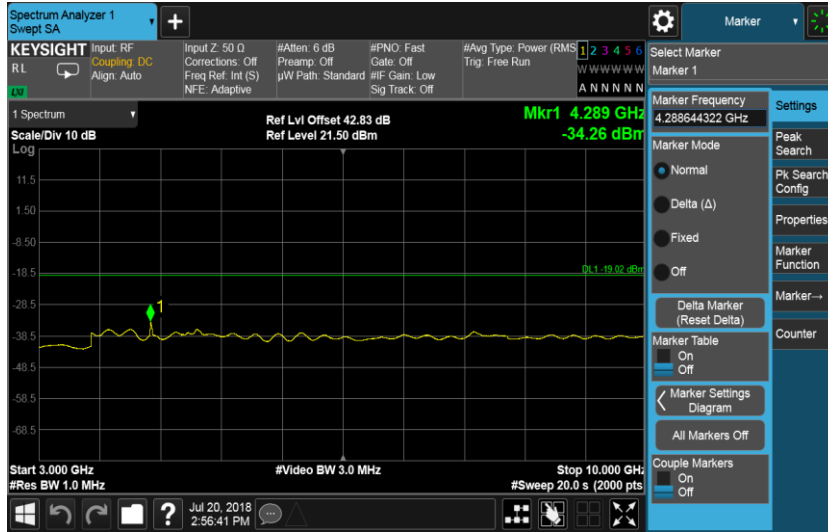

Port B, Channel Position T 15.0 MHz

Port B, Channel Position B 20.0 MHz

Port B, Channel Position M 20.0 MHz

Port B, Channel Position T 20.0 MHz

Configuration NB-IoT-GuardBand-1C, QPSK

Channel Bandwidth	RBW (MHz)	Limit (dBm)
10.0 MHz	1.0	-19.02
15.0 MHz	1.0	-19.02
20.0 MHz	1.0	-19.02

Port B, Channel Position B 10.0 MHz

Port B, Channel Position M 10.0 MHz

Port B, Channel Position T 10.0 MHz

Port B, Channel Position B 15.0 MHz

Port B, Channel Position M 15.0 MHz

Port B, Channel Position T 15.0 MHz

Port B, Channel Position B 20.0 MHz

Port B, Channel Position M 20.0 MHz

Port B, Channel Position T 20.0 MHz

Configuration NB-IoT-StandAlone-1C, QPSK

Channel Bandwidth	RBW (MHz)	Limit (dBm)
250 KHz	1.0	-16.01

Port D, Channel Position B

Port D, Channel Position M

Port D, Channel Position T