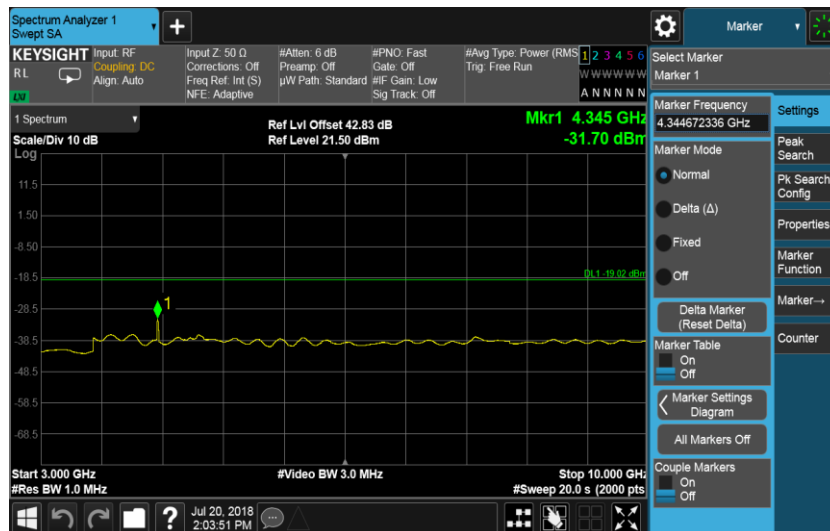

Port B, Channel Position T 15.0 MHz

Port B, Channel Position B 20.0 MHz

Port B, Channel Position M 20.0 MHz

Port B, Channel Position T 20.0 MHz

Configuration NB-IoT-GuardBand-1C, QPSK

Channel Bandwidth	RBW (MHz)	Limit (dBm)
10.0 MHz	1.0	-19.02
15.0 MHz	1.0	-19.02
20.0 MHz	1.0	-19.02

Port B, Channel Position B 10.0 MHz

Port B, Channel Position M 10.0 MHz

Port B, Channel Position T 10.0 MHz

Port B, Channel Position B 15.0 MHz

Port B, Channel Position M 15.0 MHz

Port B, Channel Position T 15.0 MHz

Port B, Channel Position B 20.0 MHz

Port B, Channel Position M 20.0 MHz

Port B, Channel Position T 20.0 MHz

Configuration NB-IoT-StandAlone-1C, QPSK

Channel Bandwidth	RBW (MHz)	Limit (dBm)
250 KHz	1.0	-16.01