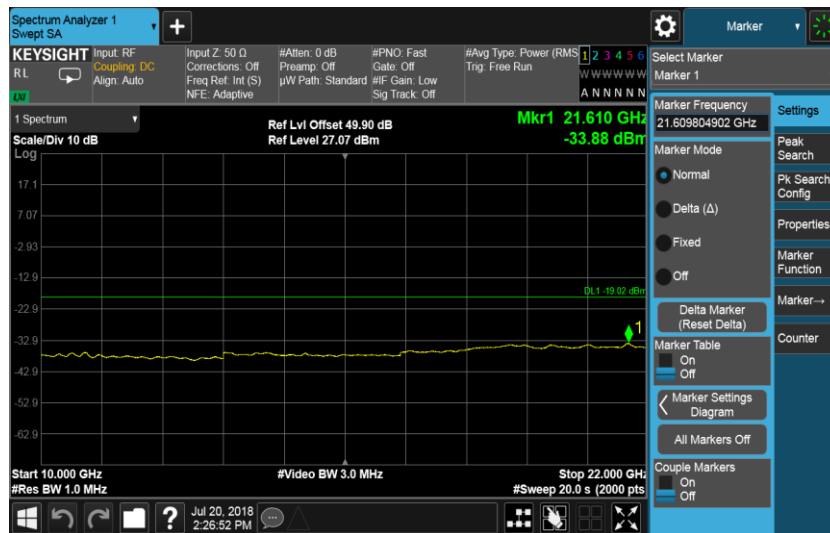

Port B, Channel Position T 15.0 MHz

Port B, Channel Position B 20.0 MHz

Port B, Channel Position M 20.0 MHz

Port B, Channel Position T 20.0 MHz

Configuration NB-IoT-GuardBand-1C, QPSK

Channel Bandwidth	RBW (MHz)	Limit (dBm)
10.0 MHz	1.0	-19.02
15.0 MHz	1.0	-19.02
20.0 MHz	1.0	-19.02

Port B, Channel Position B 10.0 MHz

Port B, Channel Position M 10.0 MHz

Port B, Channel Position T 10.0 MHz

Port B, Channel Position B 15.0 MHz

Port B, Channel Position M 15.0 MHz

Port B, Channel Position T 15.0 MHz

Port B, Channel Position B 20.0 MHz

Port B, Channel Position M 20.0 MHz

Port B, Channel Position T 20.0 MHz

Configuration NB-IoT-StandAlone-1C, QPSK

Channel Bandwidth	RBW (MHz)	Limit (dBm)
250 KHz	1.0	-16.01

Port D, Channel Position B

Port D, Channel Position M

Port D, Channel Position T