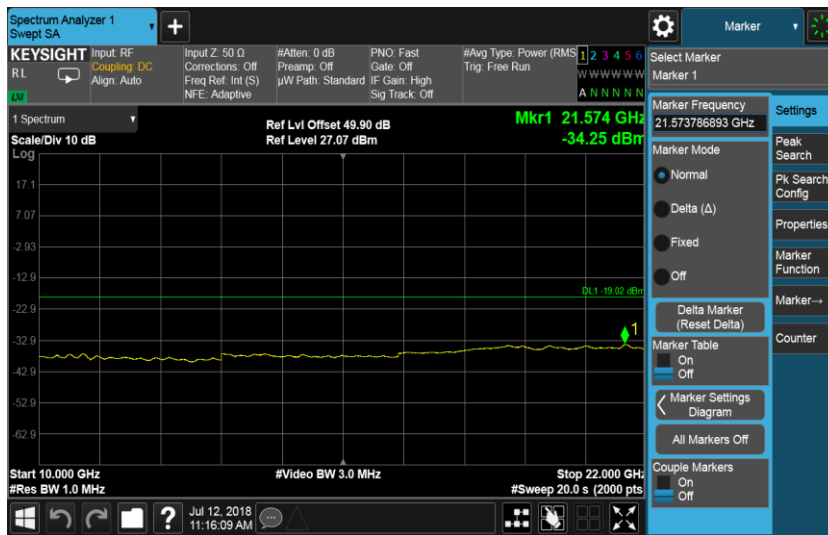

Port B, Channel Position T 15.0 MHz

Port B, Channel Position B 20.0 MHz

Port B, Channel Position M 20.0 MHz

Port B, Channel Position T 20.0 MHz

Configuration NB-IoT-GuardBand-1C, QPSK

Channel Bandwidth	RBW (MHz)	Limit (dBm)
10.0 MHz	1.0	-19.02
15.0 MHz	1.0	-19.02
20.0 MHz	1.0	-19.02

Port B, Channel Position B 10.0 MHz

Port B, Channel Position M 10.0 MHz

Port B, Channel Position T 10.0 MHz

Port B, Channel Position B 15.0 MHz

Port B, Channel Position M 15.0 MHz

Port B, Channel Position T 15.0 MHz

Port B, Channel Position B 20.0 MHz

Port B, Channel Position M 20.0 MHz

Port B, Channel Position T 20.0 MHz

Configuration NB-IoT-StandAlone-1C, QPSK

Channel Bandwidth	RBW (MHz)	Limit (dBm)
250 KHz	1.0	-16.01

Port D, Channel Position B

Port D, Channel Position M

Port D, Channel Position T