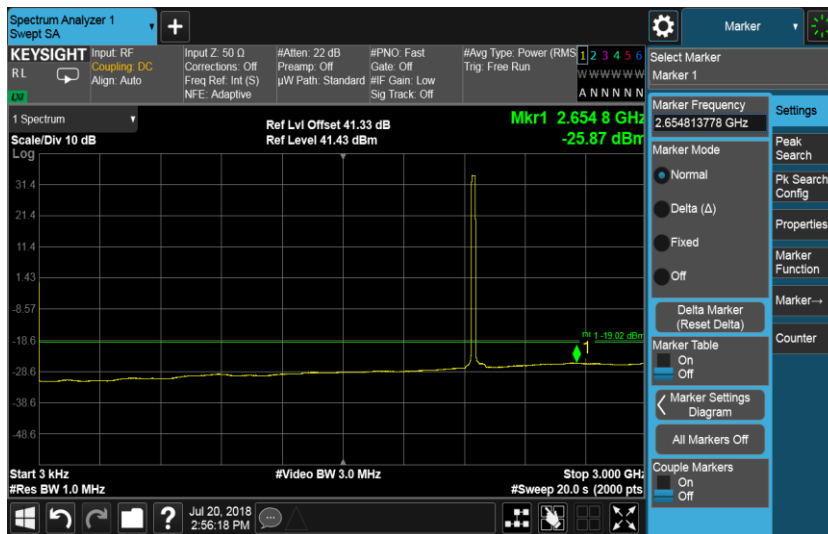

Port B, Channel Position T 15.0 MHz

Port B, Channel Position B 20.0 MHz

Port B, Channel Position M 20.0 MHz

Port B, Channel Position T 20.0 MHz

Configuration NB-IoT-GuardBand-1C, QPSK

Channel Bandwidth	RBW (MHz)	Limit (dBm)
10.0 MHz	1.0	-19.02
15.0 MHz	1.0	-19.02
20.0 MHz	1.0	-19.02

Port B, Channel Position B 10.0 MHz

Port B, Channel Position M 10.0 MHz

Port B, Channel Position T 10.0 MHz

Port B, Channel Position B 15.0 MHz

Port B, Channel Position M 15.0 MHz

Port B, Channel Position T 15.0 MHz

Port B, Channel Position B 20.0 MHz

Port B, Channel Position M 20.0 MHz

Port B, Channel Position T 20.0 MHz

Configuration NB-IoT-StandAlone-1C, QPSK

Channel Bandwidth	RBW (MHz)	Limit (dBm)
250 KHz	1.0	-16.01

Port D, Channel Position B

Port D, Channel Position M

Port D, Channel Position T