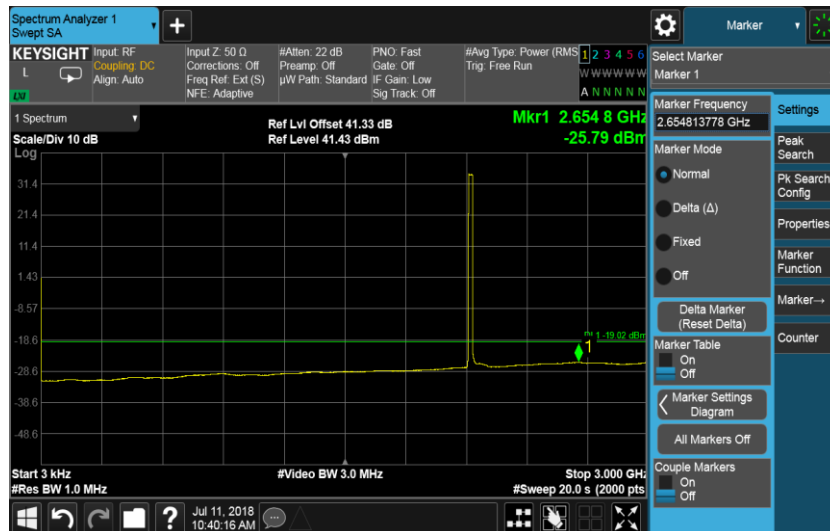

Port B, Channel Position T 15.0 MHz

Port B, Channel Position B 20.0 MHz

Port B, Channel Position M 20.0 MHz

Port B, Channel Position T 20.0 MHz

Configuration NB-IoT-GuardBand-1C, QPSK

Channel Bandwidth	RBW (MHz)	Limit (dBm)
10.0 MHz	1.0	-19.02
15.0 MHz	1.0	-19.02
20.0 MHz	1.0	-19.02

Port B, Channel Position B 10.0 MHz

Port B, Channel Position M 10.0 MHz

Port B, Channel Position T 10.0 MHz

Port B, Channel Position B 15.0 MHz

Port B, Channel Position M 15.0 MHz

Port B, Channel Position T 15.0 MHz

Port B, Channel Position B 20.0 MHz

Port B, Channel Position M 20.0 MHz

Port B, Channel Position T 20.0 MHz

Configuration NB-IoT-StandAlone-1C, QPSK

Channel Bandwidth	RBW (MHz)	Limit (dBm)
250 KHz	1.0	-16.01