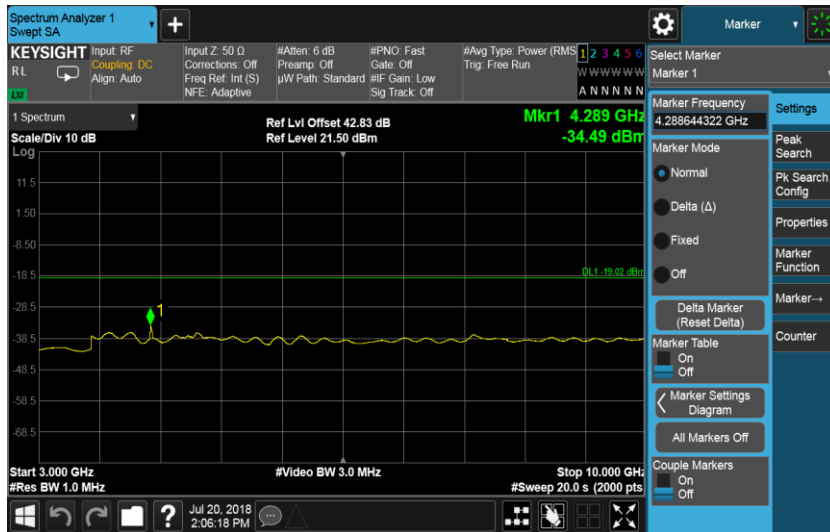

Port B, Channel Position T 15.0 MHz

Port B, Channel Position B 20.0 MHz

Port B, Channel Position M 20.0 MHz

Port B, Channel Position T 20.0 MHz

Configuration NB-IoT-GuardBand-1C, QPSK

Channel Bandwidth	RBW (MHz)	Limit (dBm)
10.0 MHz	1.0	-19.02
15.0 MHz	1.0	-19.02
20.0 MHz	1.0	-19.02

Port B, Channel Position B 10.0 MHz

Port B, Channel Position M 10.0 MHz

Port B, Channel Position T 10.0 MHz

Port B, Channel Position B 15.0 MHz

Port B, Channel Position M 15.0 MHz

Port B, Channel Position T 15.0 MHz

Port B, Channel Position B 20.0 MHz

Port B, Channel Position M 20.0 MHz

Port B, Channel Position T 20.0 MHz

Configuration NB-IoT-StandAlone-1C, QPSK

Channel Bandwidth	RBW (MHz)	Limit (dBm)
250 KHz	1.0	-16.01