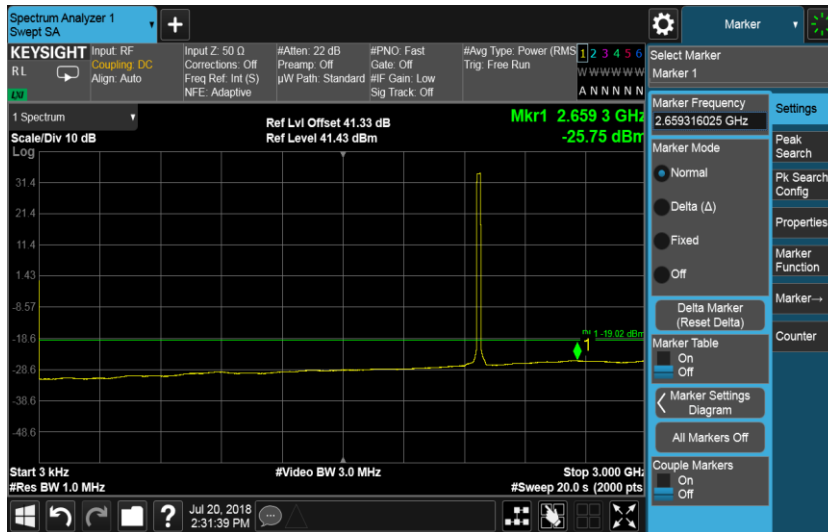

Port B, Channel Position T 15.0 MHz

Port B, Channel Position B 20.0 MHz

Port B, Channel Position M 20.0 MHz

Port B, Channel Position T 20.0 MHz

Configuration NB-IoT-GuardBand-1C, QPSK

Channel Bandwidth	RBW (MHz)	Limit (dBm)
10.0 MHz	1.0	-19.02
15.0 MHz	1.0	-19.02
20.0 MHz	1.0	-19.02

Port B, Channel Position B 10.0 MHz

Port B, Channel Position M 10.0 MHz

Port B, Channel Position T 10.0 MHz

Port B, Channel Position B 15.0 MHz

Port B, Channel Position M 15.0 MHz

Port B, Channel Position T 15.0 MHz

Port B, Channel Position B 20.0 MHz

Port B, Channel Position M 20.0 MHz

Port B, Channel Position T 20.0 MHz

Configuration NB-IoT-StandAlone-1C, QPSK

Channel Bandwidth	RBW (MHz)	Limit (dBm)
250 KHz	1.0	-16.01

Port D, Channel Position B

Port D, Channel Position M

Port D, Channel Position T