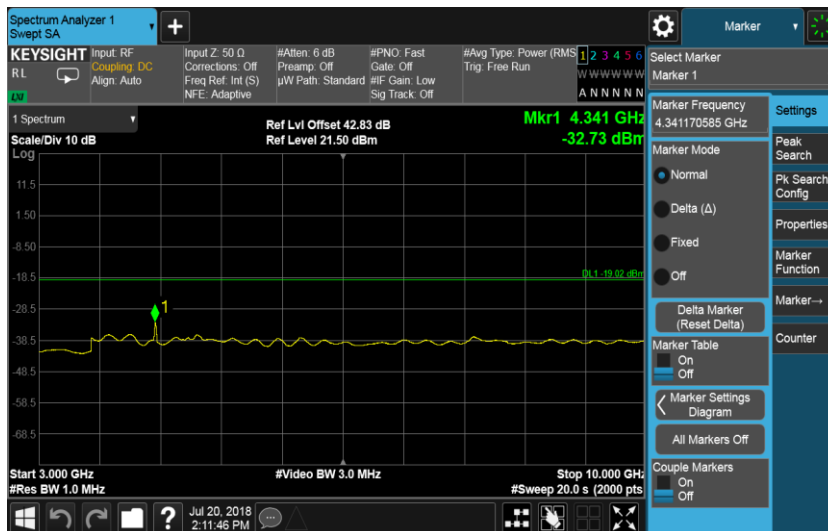

Port B, Channel Position T 15.0 MHz

Port B, Channel Position B 20.0 MHz

Port B, Channel Position M 20.0 MHz

Port B, Channel Position T 20.0 MHz

Configuration NB-IoT-GuardBand-1C, QPSK

Channel Bandwidth	RBW (MHz)	Limit (dBm)
10.0 MHz	1.0	-19.02
15.0 MHz	1.0	-19.02
20.0 MHz	1.0	-19.02

Port B, Channel Position B 10.0 MHz

Port B, Channel Position M 10.0 MHz

Port B, Channel Position T 10.0 MHz

Port B, Channel Position B 15.0 MHz

Port B, Channel Position M 15.0 MHz

Port B, Channel Position T 15.0 MHz

Port B, Channel Position B 20.0 MHz

Port B, Channel Position M 20.0 MHz

Port B, Channel Position T 20.0 MHz

Configuration NB-IoT-StandAlone-1C, QPSK

Channel Bandwidth	RBW (MHz)	Limit (dBm)
250 KHz	1.0	-16.01