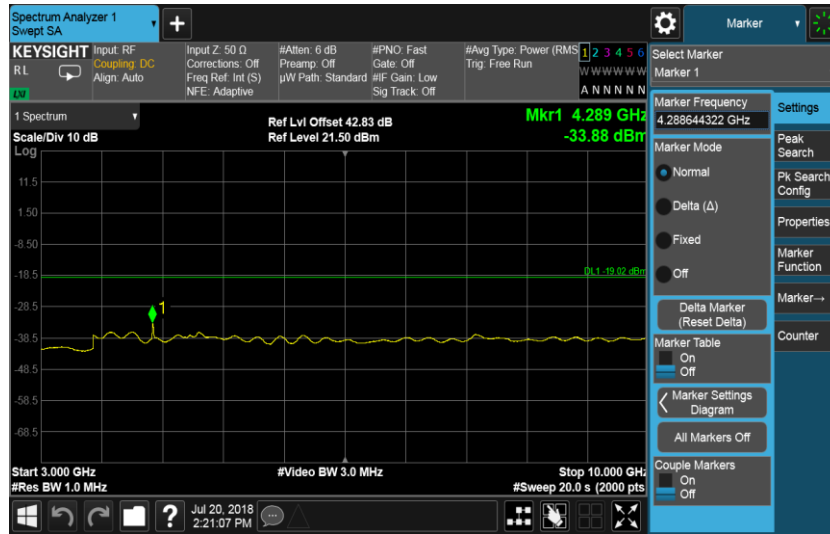

Port B, Channel Position T 15.0 MHz

Port B, Channel Position B 20.0 MHz

Port B, Channel Position M 20.0 MHz

Port B, Channel Position T 20.0 MHz

Configuration NB-IoT-GuardBand-1C, QPSK

Channel Bandwidth	RBW (MHz)	Limit (dBm)
10.0 MHz	1.0	-19.02
15.0 MHz	1.0	-19.02
20.0 MHz	1.0	-19.02

Port B, Channel Position B 10.0 MHz

Port B, Channel Position M 10.0 MHz

Port B, Channel Position T 10.0 MHz

Port B, Channel Position B 15.0 MHz

Port B, Channel Position M 15.0 MHz

Port B, Channel Position T 15.0 MHz

Port B, Channel Position B 20.0 MHz

Port B, Channel Position M 20.0 MHz

Port B, Channel Position T 20.0 MHz

Configuration NB-IoT-StandAlone-1C, QPSK

Channel Bandwidth	RBW (MHz)	Limit (dBm)
250 KHz	1.0	-16.01

Port D, Channel Position B

Port D, Channel Position M

Port D, Channel Position T