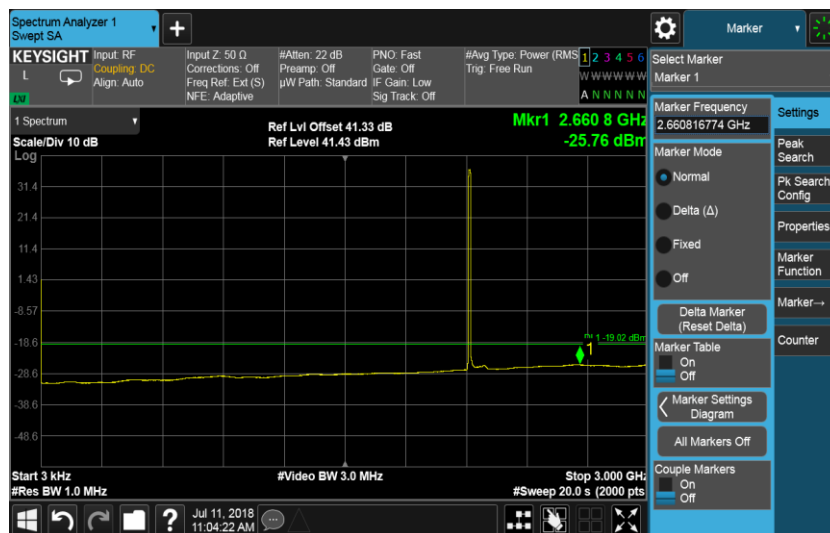

Port B, Channel Position T 15.0 MHz

Port B, Channel Position B 20.0 MHz

Port B, Channel Position M 20.0 MHz

Port B, Channel Position T 20.0 MHz

Configuration NB-IoT-GuardBand-1C, QPSK

Channel Bandwidth	RBW (MHz)	Limit (dBm)
10.0 MHz	1.0	-19.02
15.0 MHz	1.0	-19.02
20.0 MHz	1.0	-19.02

Port B, Channel Position B 10.0 MHz

Port B, Channel Position M 10.0 MHz

Port B, Channel Position T 10.0 MHz

Port B, Channel Position B 15.0 MHz

Port B, Channel Position M 15.0 MHz

Port B, Channel Position T 15.0 MHz

Port B, Channel Position B 20.0 MHz

Port B, Channel Position M 20.0 MHz

Port B, Channel Position T 20.0 MHz

Configuration NB-IoT-StandAlone-1C, QPSK

Channel Bandwidth	RBW (MHz)	Limit (dBm)
250 KHz	1.0	-16.01