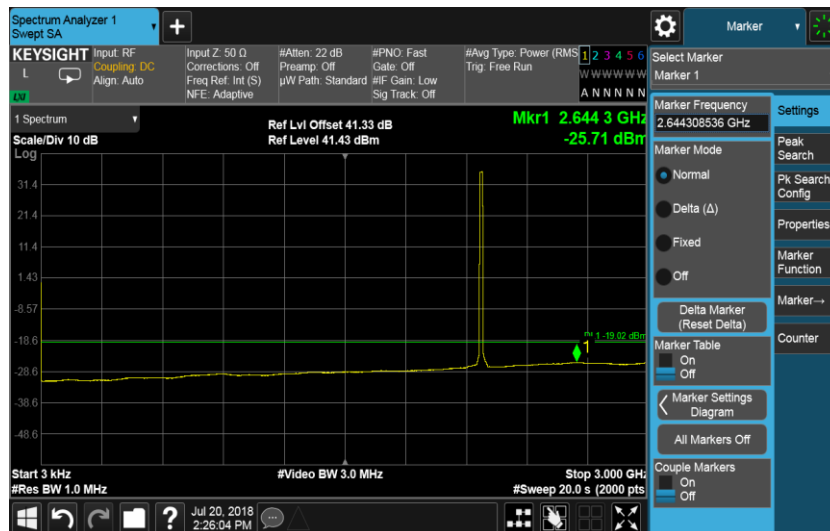

Port B, Channel Position T 15.0 MHz

Port B, Channel Position B 20.0 MHz

Port B, Channel Position M 20.0 MHz

Port B, Channel Position T 20.0 MHz

Configuration NB-IoT-GuardBand-1C, QPSK

Channel Bandwidth	RBW (MHz)	Limit (dBm)
10.0 MHz	1.0	-19.02
15.0 MHz	1.0	-19.02
20.0 MHz	1.0	-19.02

Port B, Channel Position B 10.0 MHz

Port B, Channel Position M 10.0 MHz

Port B, Channel Position T 10.0 MHz

Port B, Channel Position B 15.0 MHz

Port B, Channel Position M 15.0 MHz

Port B, Channel Position T 15.0 MHz

Port B, Channel Position B 20.0 MHz

Port B, Channel Position M 20.0 MHz

Port B, Channel Position T 20.0 MHz

Configuration NB-IoT-StandAlone-1C, QPSK

Channel Bandwidth	RBW (MHz)	Limit (dBm)
250 KHz	1.0	-16.01