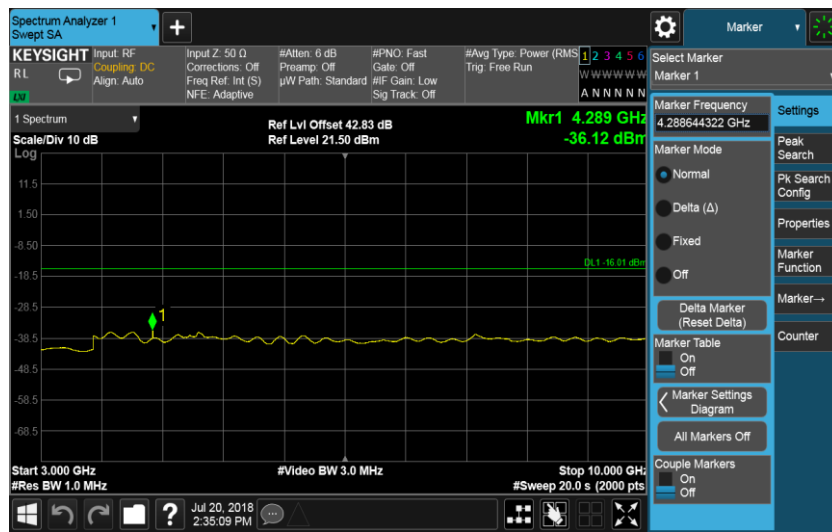

Port B, Channel Position T 15.0 MHz

Port B, Channel Position B 20.0 MHz

Port B, Channel Position M 20.0 MHz

Port B, Channel Position T 20.0 MHz

Configuration NB-IoT-GuardBand-1C, QPSK

Channel Bandwidth	RBW (MHz)	Limit (dBm)
10.0 MHz	1.0	-19.02
15.0 MHz	1.0	-19.02
20.0 MHz	1.0	-19.02

Port B, Channel Position B 10.0 MHz

Port B, Channel Position M 10.0 MHz

Port B, Channel Position T 10.0 MHz

Port B, Channel Position B 15.0 MHz

Port B, Channel Position M 15.0 MHz

Port B, Channel Position T 15.0 MHz

Port B, Channel Position B 20.0 MHz

Port B, Channel Position M 20.0 MHz

Port B, Channel Position T 20.0 MHz

Configuration NB-IoT-StandAlone-1C, QPSK

Channel Bandwidth	RBW (MHz)	Limit (dBm)
250 KHz	1.0	-16.01

Port D, Channel Position B

Port D, Channel Position M

Port D, Channel Position T