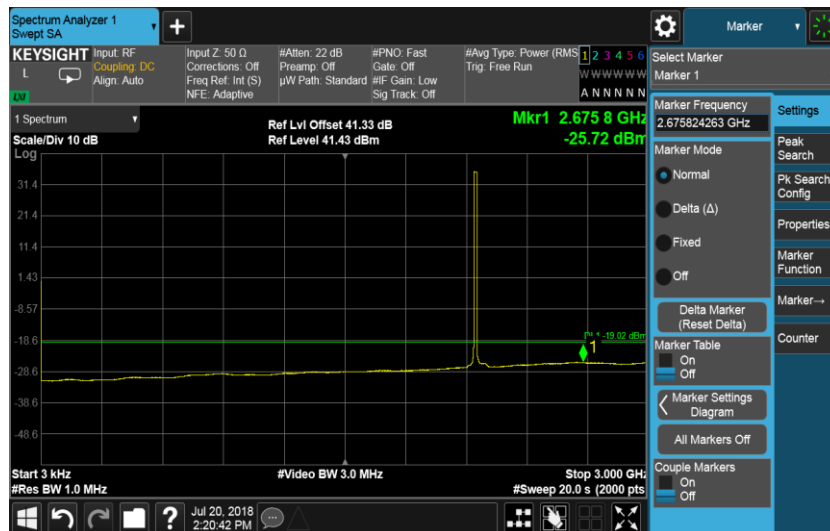

Port B, Channel Position T 15.0 MHz

Port B, Channel Position B 20.0 MHz

Port B, Channel Position M 20.0 MHz

Port B, Channel Position T 20.0 MHz

Configuration NB-IoT-GuardBand-1C, QPSK

Channel Bandwidth	RBW (MHz)	Limit (dBm)
10.0 MHz	1.0	-19.02
15.0 MHz	1.0	-19.02
20.0 MHz	1.0	-19.02

Port B, Channel Position B 10.0 MHz

Port B, Channel Position M 10.0 MHz

Port B, Channel Position T 10.0 MHz

Port B, Channel Position B 15.0 MHz

Port B, Channel Position M 15.0 MHz

Port B, Channel Position T 15.0 MHz

Port B, Channel Position B 20.0 MHz

Port B, Channel Position M 20.0 MHz

Port B, Channel Position T 20.0 MHz

Configuration NB-IoT-StandAlone-1C, QPSK

Channel Bandwidth	RBW (MHz)	Limit (dBm)
250 KHz	1.0	-16.01