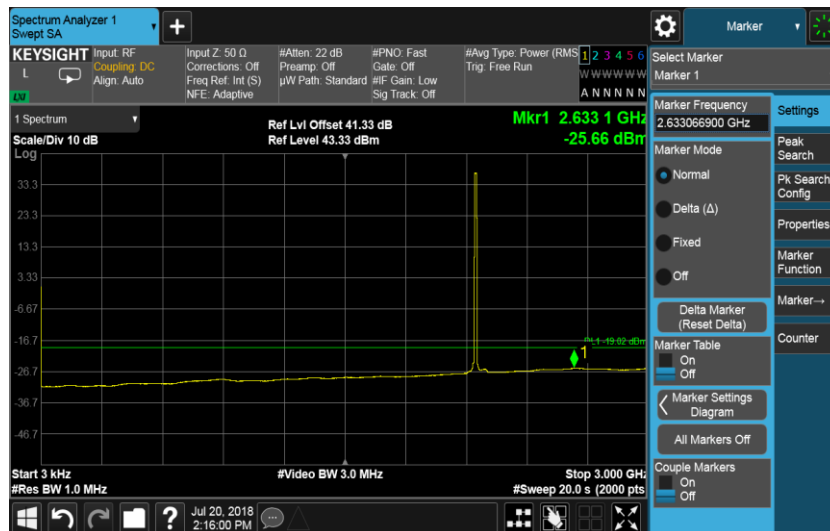

Port B, Channel Position T 15.0 MHz

Port B, Channel Position B 20.0 MHz

Port B, Channel Position M 20.0 MHz

Port B, Channel Position T 20.0 MHz

Configuration NB-IoT-GuardBand-1C, QPSK

Channel Bandwidth	RBW (MHz)	Limit (dBm)
10.0 MHz	1.0	-19.02
15.0 MHz	1.0	-19.02
20.0 MHz	1.0	-19.02

Port B, Channel Position B 10.0 MHz

Port B, Channel Position M 10.0 MHz

Port B, Channel Position T 10.0 MHz

Port B, Channel Position B 15.0 MHz

Port B, Channel Position M 15.0 MHz

Port B, Channel Position T 15.0 MHz

Port B, Channel Position B 20.0 MHz

Port B, Channel Position M 20.0 MHz

Port B, Channel Position T 20.0 MHz

Configuration NB-IoT-StandAlone-1C, QPSK

Channel Bandwidth	RBW (MHz)	Limit (dBm)
250 KHz	1.0	-16.01