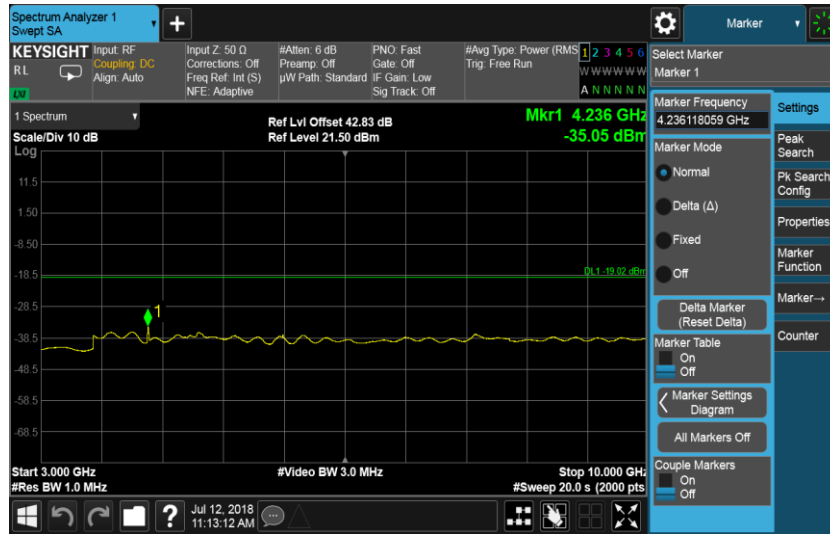

Port B, Channel Position T 15.0 MHz

Port B, Channel Position B 20.0 MHz

Port B, Channel Position M 20.0 MHz

Port B, Channel Position T 20.0 MHz

Configuration NB-IoT-GuardBand-1C, QPSK

Channel Bandwidth	RBW (MHz)	Limit (dBm)
10.0 MHz	1.0	-19.02
15.0 MHz	1.0	-19.02
20.0 MHz	1.0	-19.02

Port B, Channel Position B 10.0 MHz

Port B, Channel Position M 10.0 MHz

Port B, Channel Position T 10.0 MHz

Port B, Channel Position B 15.0 MHz

Port B, Channel Position M 15.0 MHz

Port B, Channel Position T 15.0 MHz

Port B, Channel Position B 20.0 MHz

Port B, Channel Position M 20.0 MHz

Port B, Channel Position T 20.0 MHz

Configuration NB-IoT-StandAlone-1C, QPSK

Channel Bandwidth	RBW (MHz)	Limit (dBm)
250 KHz	1.0	-16.01

Port D, Channel Position B

Port D, Channel Position M

Port D, Channel Position T