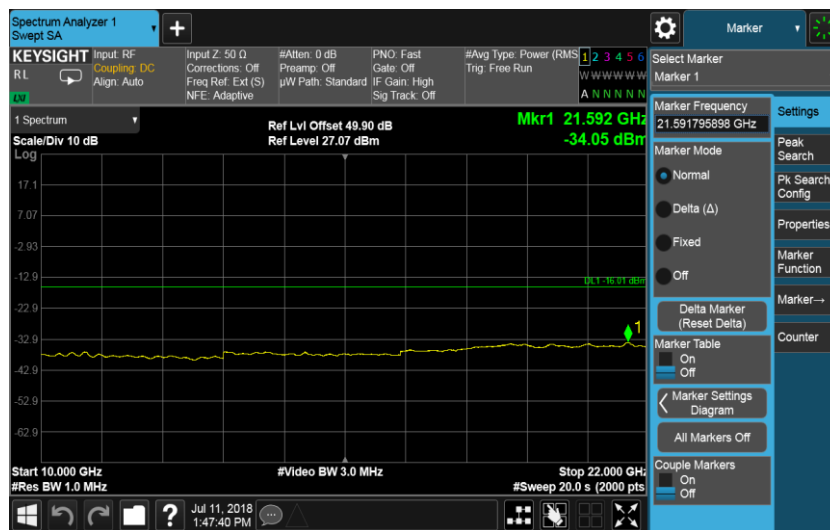

Port B, Channel Position T 15.0 MHz

Port B, Channel Position B 20.0 MHz

Port B, Channel Position M 20.0 MHz

Port B, Channel Position T 20.0 MHz

Configuration NB-IoT-GuardBand-1C, QPSK

Channel Bandwidth	RBW (MHz)	Limit (dBm)
10.0 MHz	1.0	-19.02
15.0 MHz	1.0	-19.02
20.0 MHz	1.0	-19.02

Port B, Channel Position B 10.0 MHz

Port B, Channel Position M 10.0 MHz

Port B, Channel Position T 10.0 MHz

Port B, Channel Position B 15.0 MHz

Port B, Channel Position M 15.0 MHz

Port B, Channel Position T 15.0 MHz

Port B, Channel Position B 20.0 MHz

Port B, Channel Position M 20.0 MHz

Port B, Channel Position T 20.0 MHz

Configuration NB-IoT-StandAlone-1C, QPSK

Channel Bandwidth	RBW (MHz)	Limit (dBm)
250 KHz	1.0	-16.01

Port D, Channel Position B

Port D, Channel Position M

Port D, Channel Position T