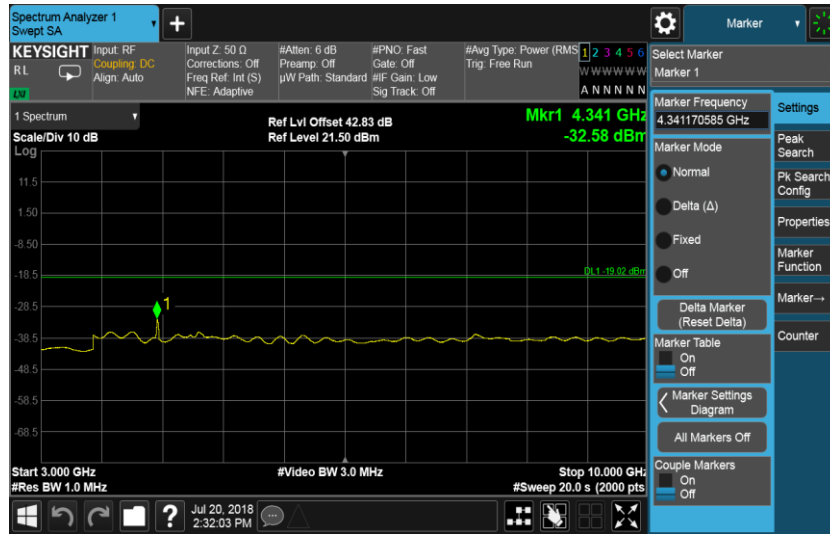

Port B, Channel Position T 15.0 MHz

Port B, Channel Position B 20.0 MHz

Port B, Channel Position M 20.0 MHz

Port B, Channel Position T 20.0 MHz

Configuration NB-IoT-GuardBand-1C, QPSK

Channel Bandwidth	RBW (MHz)	Limit (dBm)
10.0 MHz	1.0	-19.02
15.0 MHz	1.0	-19.02
20.0 MHz	1.0	-19.02

Port B, Channel Position B 10.0 MHz

Port B, Channel Position M 10.0 MHz

Port B, Channel Position T 10.0 MHz

Port B, Channel Position B 15.0 MHz

Port B, Channel Position M 15.0 MHz

Port B, Channel Position T 15.0 MHz

Port B, Channel Position B 20.0 MHz

Port B, Channel Position M 20.0 MHz

Port B, Channel Position T 20.0 MHz

Configuration NB-IoT-StandAlone-1C, QPSK

Channel Bandwidth	RBW (MHz)	Limit (dBm)
250 KHz	1.0	-16.01

Port D, Channel Position B

Port D, Channel Position M

Port D, Channel Position T