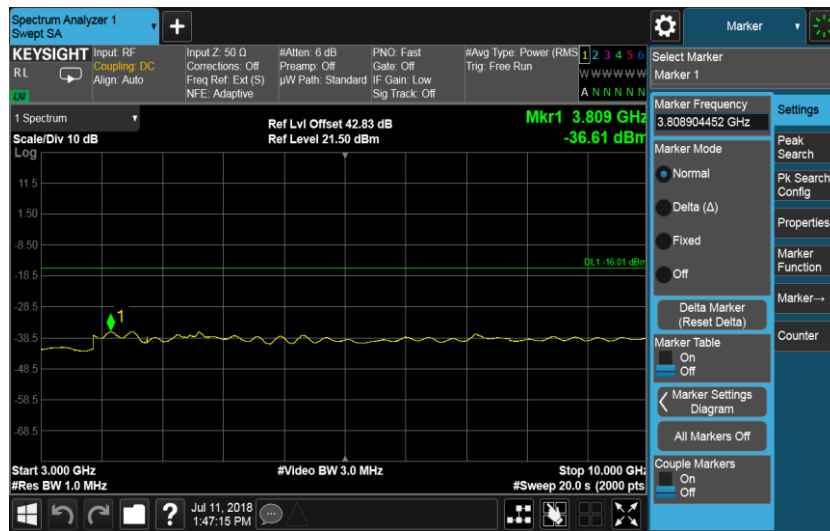

Port B, Channel Position T 15.0 MHz

Port B, Channel Position B 20.0 MHz

Port B, Channel Position M 20.0 MHz

Port B, Channel Position T 20.0 MHz

Configuration NB-IoT-GuardBand-1C, QPSK

Channel Bandwidth	RBW (MHz)	Limit (dBm)
10.0 MHz	1.0	-19.02
15.0 MHz	1.0	-19.02
20.0 MHz	1.0	-19.02

Port B, Channel Position B 10.0 MHz

Port B, Channel Position M 10.0 MHz

Port B, Channel Position T 10.0 MHz

Port B, Channel Position B 15.0 MHz

Port B, Channel Position M 15.0 MHz

Port B, Channel Position T 15.0 MHz

Port B, Channel Position B 20.0 MHz

Port B, Channel Position M 20.0 MHz

Port B, Channel Position T 20.0 MHz

Configuration NB-IoT-StandAlone-1C, QPSK

Channel Bandwidth	RBW (MHz)	Limit (dBm)
250 KHz	1.0	-16.01

Port D, Channel Position B

Port D, Channel Position M

Port D, Channel Position T