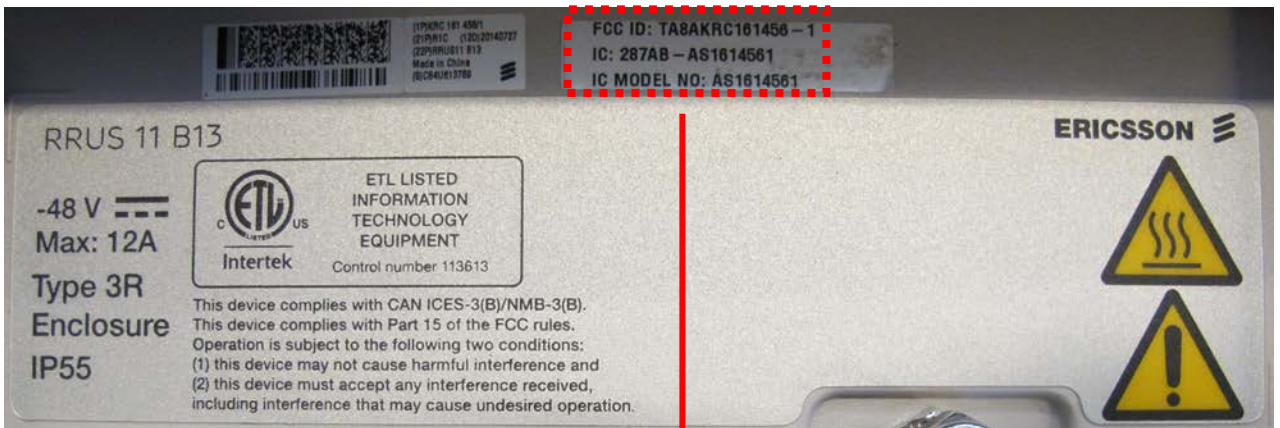

FCC ID: TA8AKRC161456-1
IC: 287AB-AS1614561

The ID label is located under the solar shield.

FCC ID: TA8AKRC161456-1
IC: 287AB-AS1614561
IC MODEL NO: AS1614561