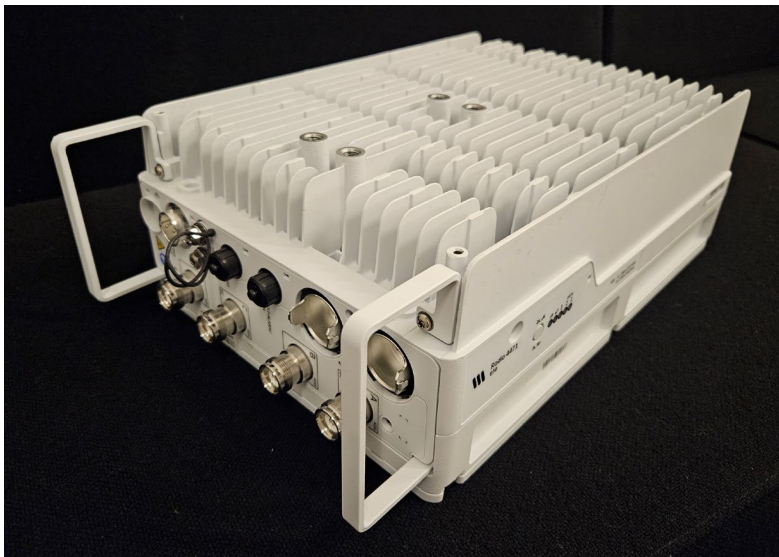

Exhibit 03: External Photographs – Ericsson Confidential

KRC 161 4430/31: Photo Submission (External) Radio 4471 B30 (Multi-Standard)

FCC ID: TA8AKRC1614430
IC: 287AB-AS1614430
HVIN: AS1614430

Date: 09 May 2024
Author: Ericsson Canada
File: Radio 4471 B30 External Photos