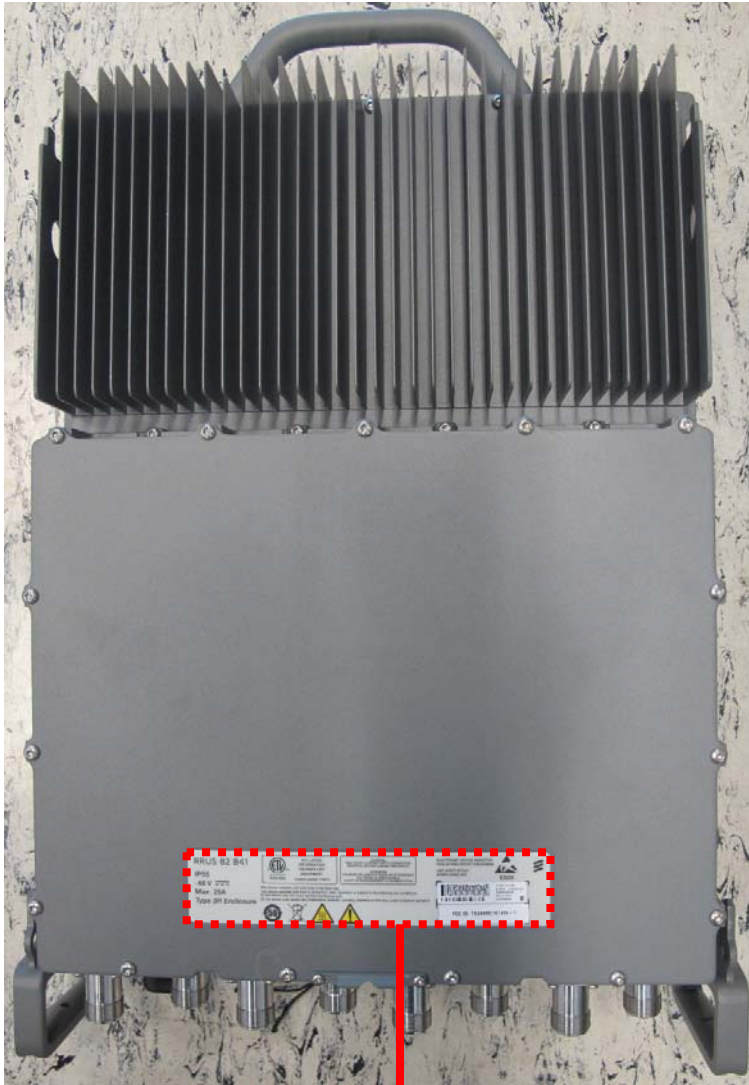

FCC ID: TA8AKRC161436-1

The ID label is located under the solar shield.  
Solar shield removed:

FCC ID: TA8AKRC161436-1