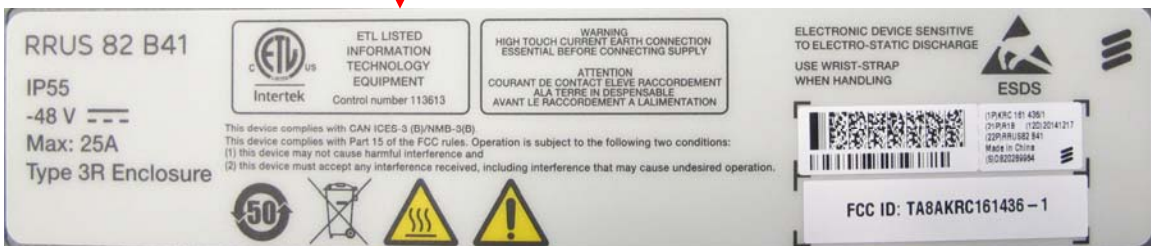

FCC ID: TA8AKRC161436-1

The ID label is located under the solar shield.  
Solar shield removed:

FCC ID: TA8AKRC161436-1